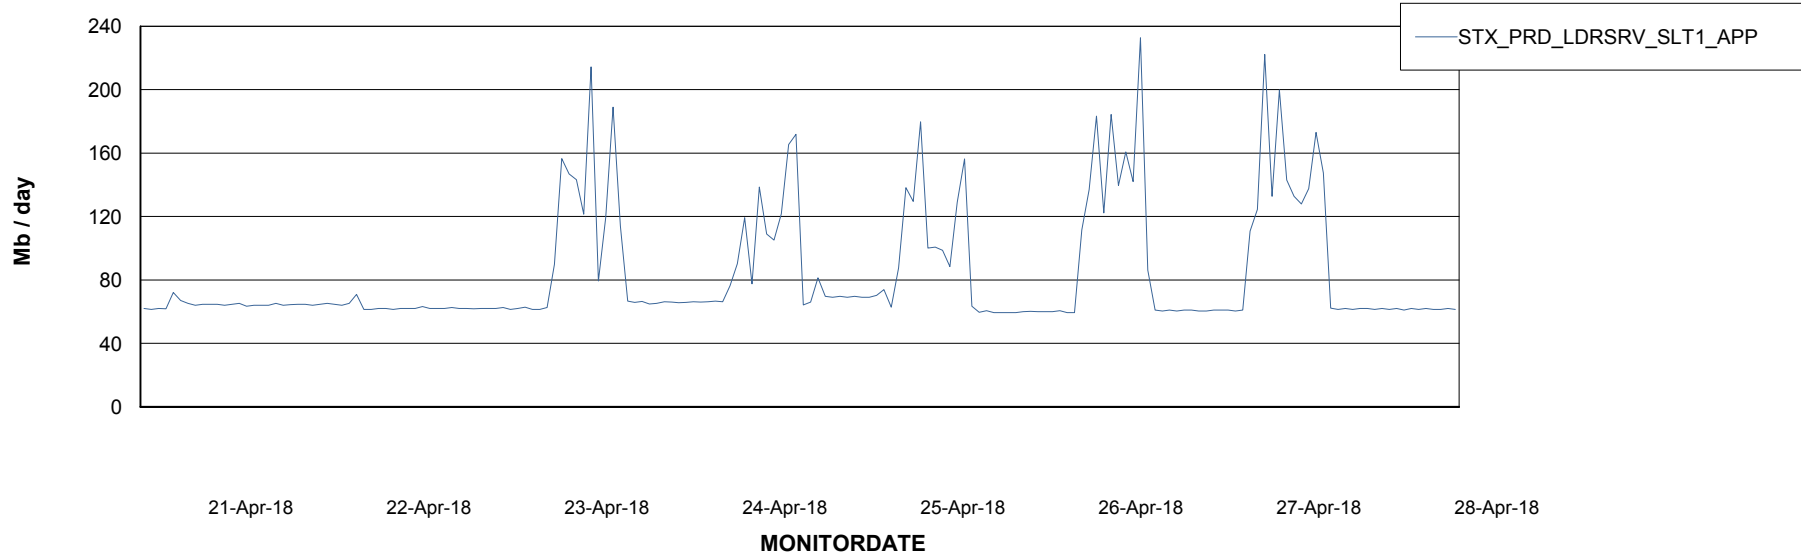

ABSSolute Application Server Services

Avg memory used per ABS Server Service