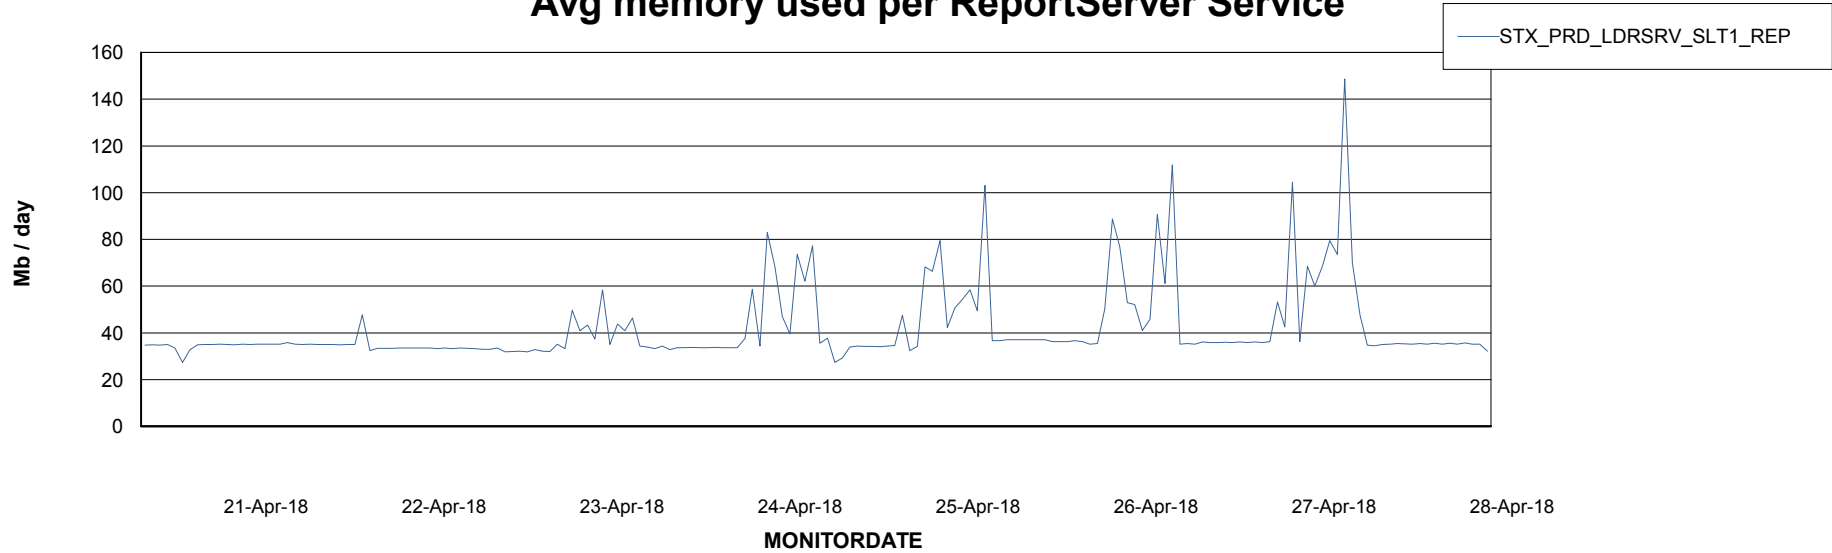

ABSSolute Application ReportServer Services

Avg memory used per ReportServer Service