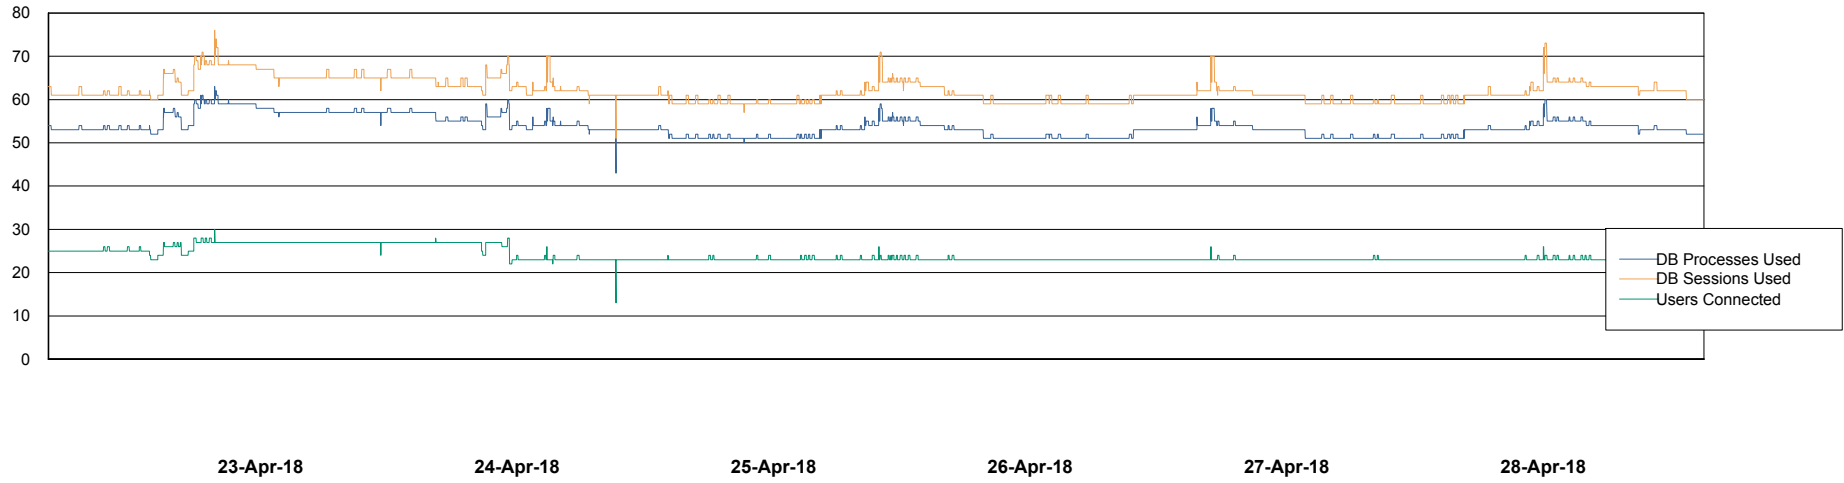

Weekly SLA Customer Report

Customer STX_Production
Database ID 71

Harddisk Usage STX_PRD_LDRSRV

	Free disk space on c: (%)	Total disk space on c: (Gb)	Free disk space on d: (%)	Total disk space on d: (Gb)
28-Apr-18	38	100	22	400
27-Apr-18	39	100	22	400
26-Apr-18	39	100	22	400
25-Apr-18	40	100	23	400
24-Apr-18	40	100	23	400
23-Apr-18	41	100	23	400
22-Apr-18	41	100	23	400

Weekly SLA Customer Report

Customer STX_Production
Database ID 71

Database Performance STXDB_Production

Weekly SLA Customer Report

Customer STX_Production
 Database ID 71

DATABASE SIZE STXDB_Production

Database growth over last month