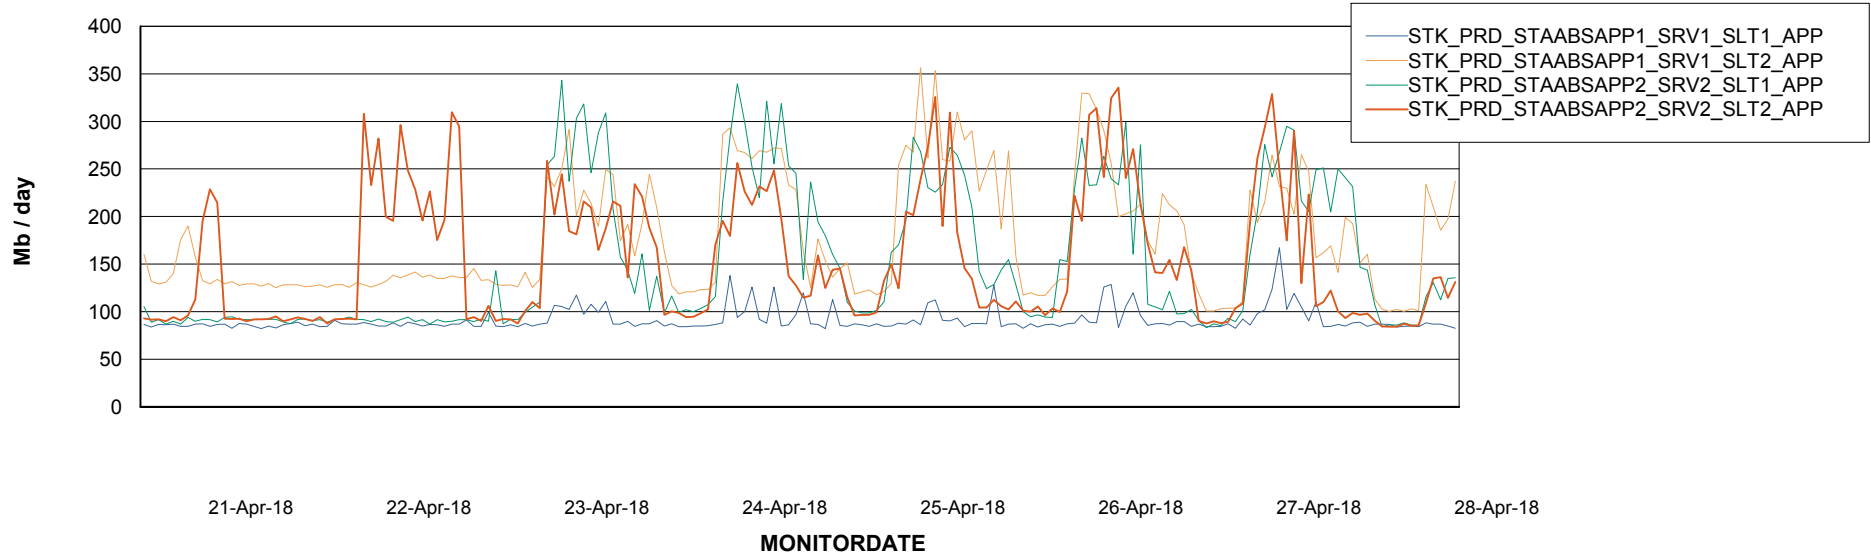

ABSSolute Application Server Services

Avg memory used per ABS Server Service