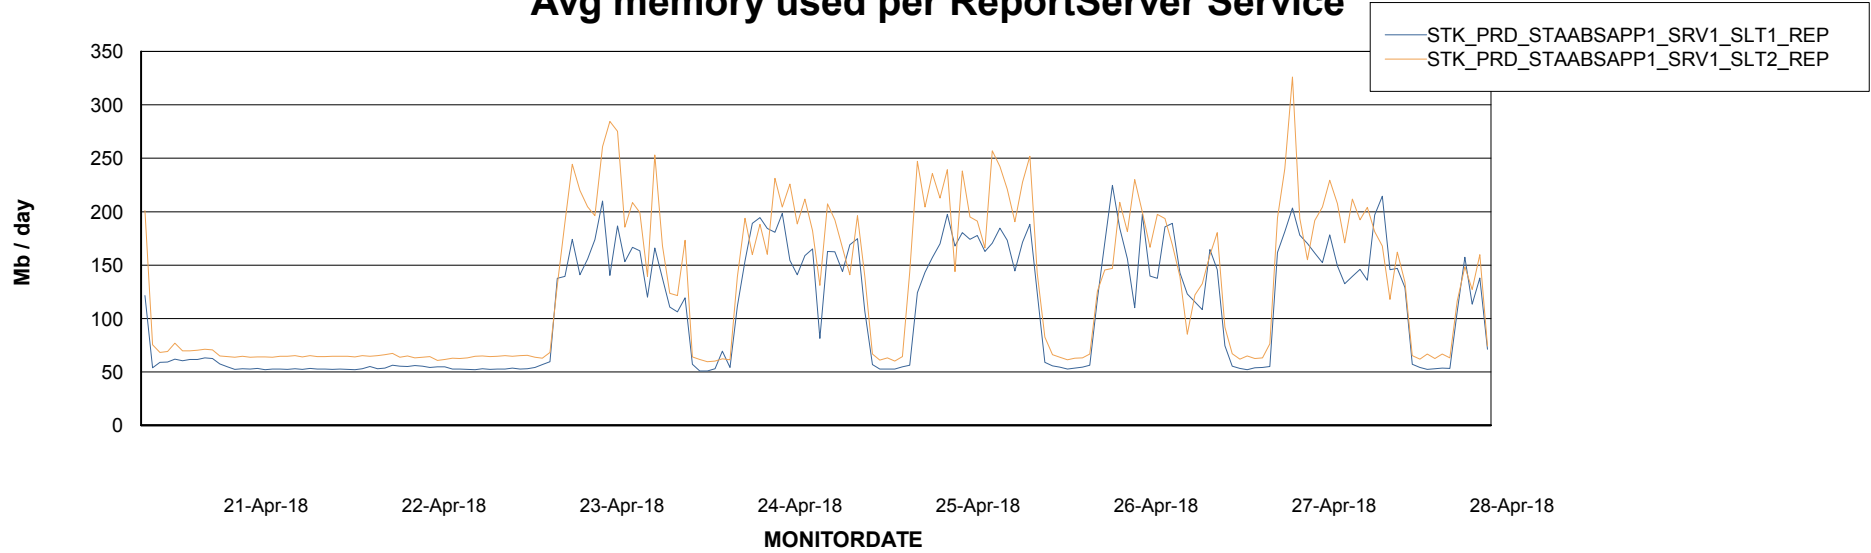

ABSSolute Application ReportServer Services

Avg memory used per ReportServer Service