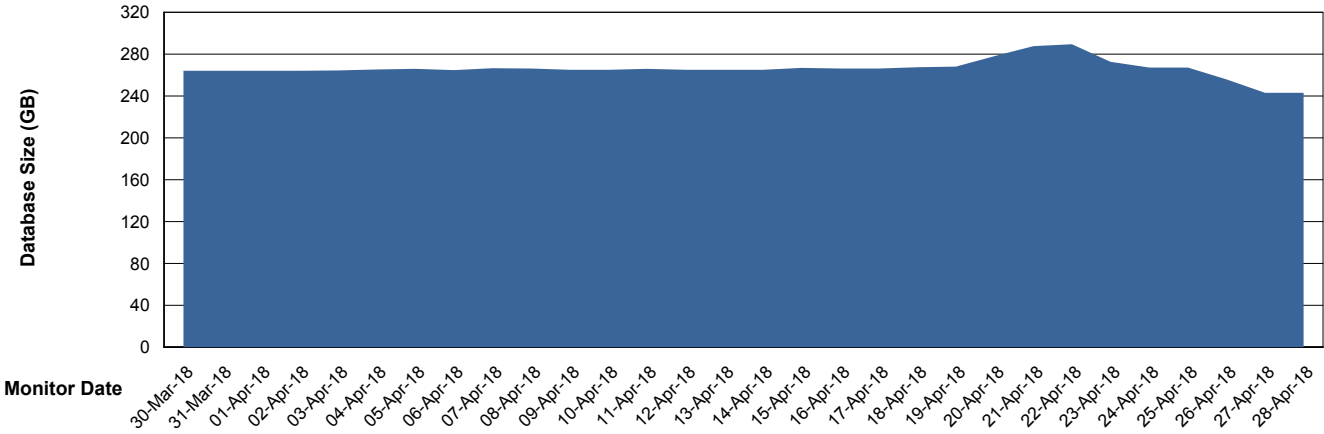

Database growth over last month

Database Tablespace STKDB_ABS1 Production Database

Date	Tablespace Name	Filesize (Gb)	Usedsize (Gb)	Percentage free
28-Apr-18	ABSDATA	179	125	30
	INDX	132	113	14
27-Apr-18	ABSDATA	179	125	30
	INDX	132	113	14
26-Apr-18	ABSDATA	179	148	17
	INDX	132	113	14
25-Apr-18	ABSDATA	179	148	17
	INDX	132	113	14
24-Apr-18	ABSDATA	179	148	17
	INDX	132	113	14
23-Apr-18	ABSDATA	179	148	17
	INDX	132	113	14
22-Apr-18	ABSDATA	179	148	17
	INDX	132	113	14