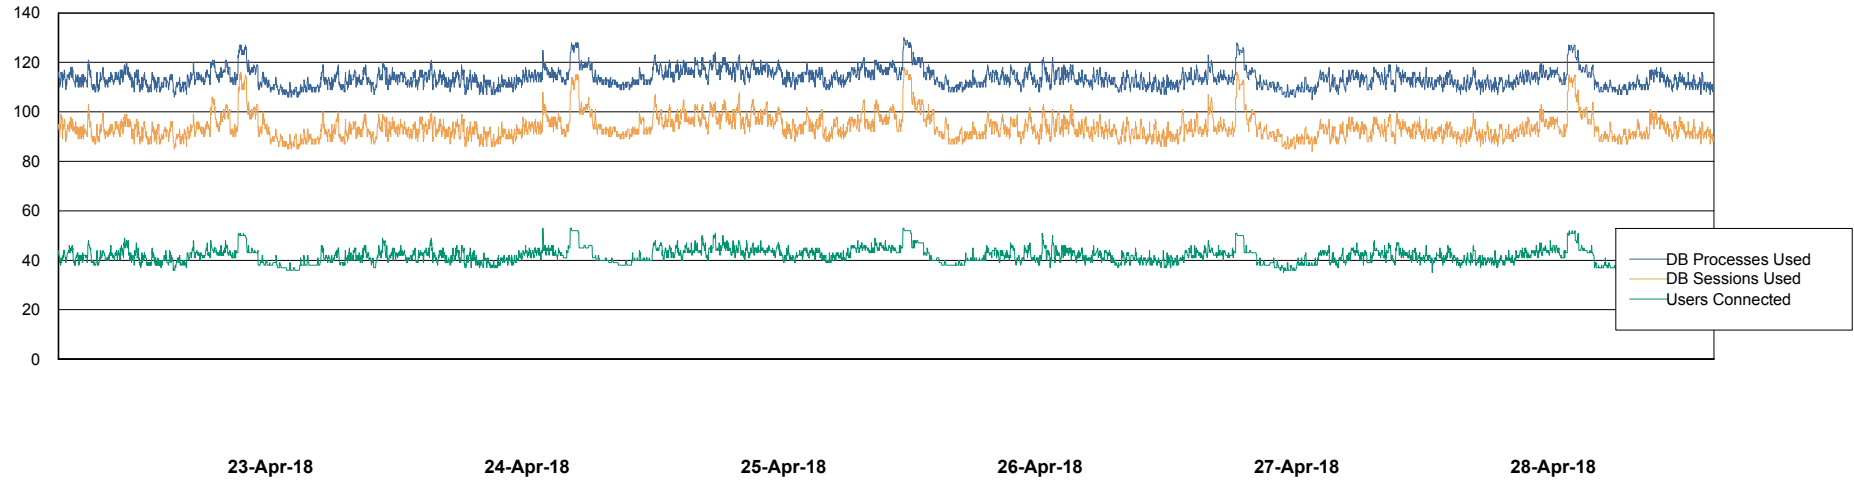

Database Performance STKDB_ABS1 Production Database