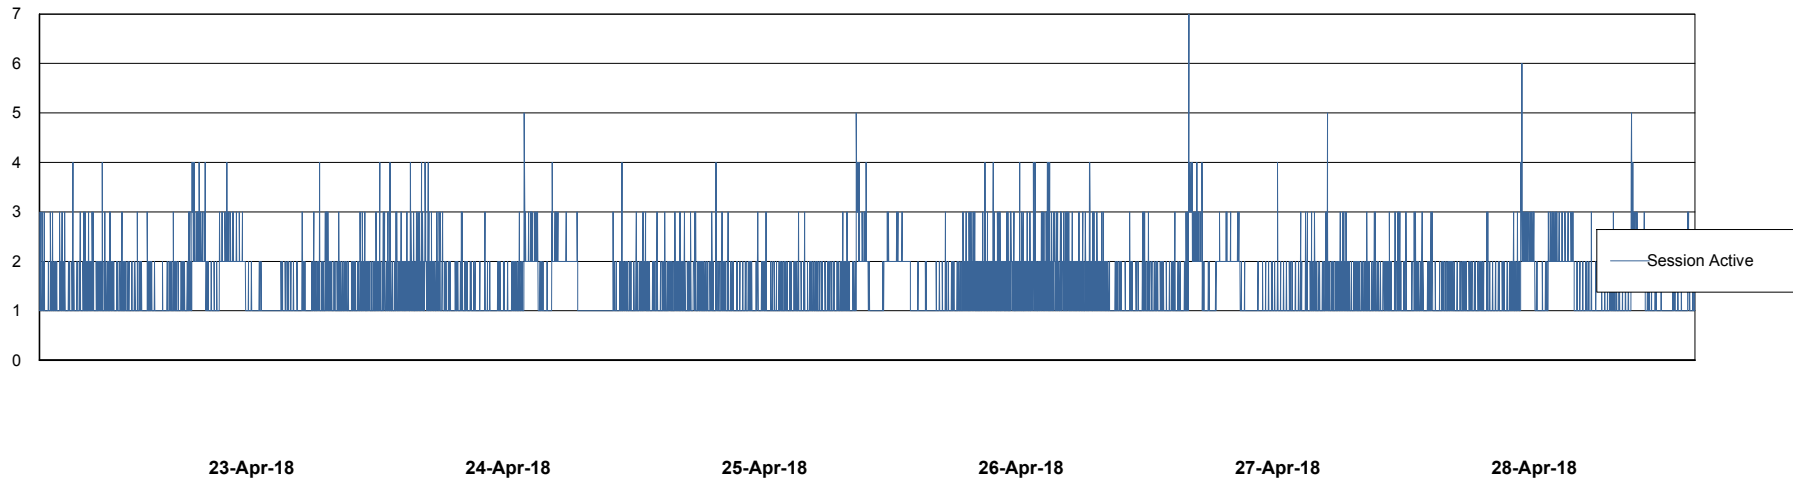

Database Performance STKDB_ABS1 Production Database