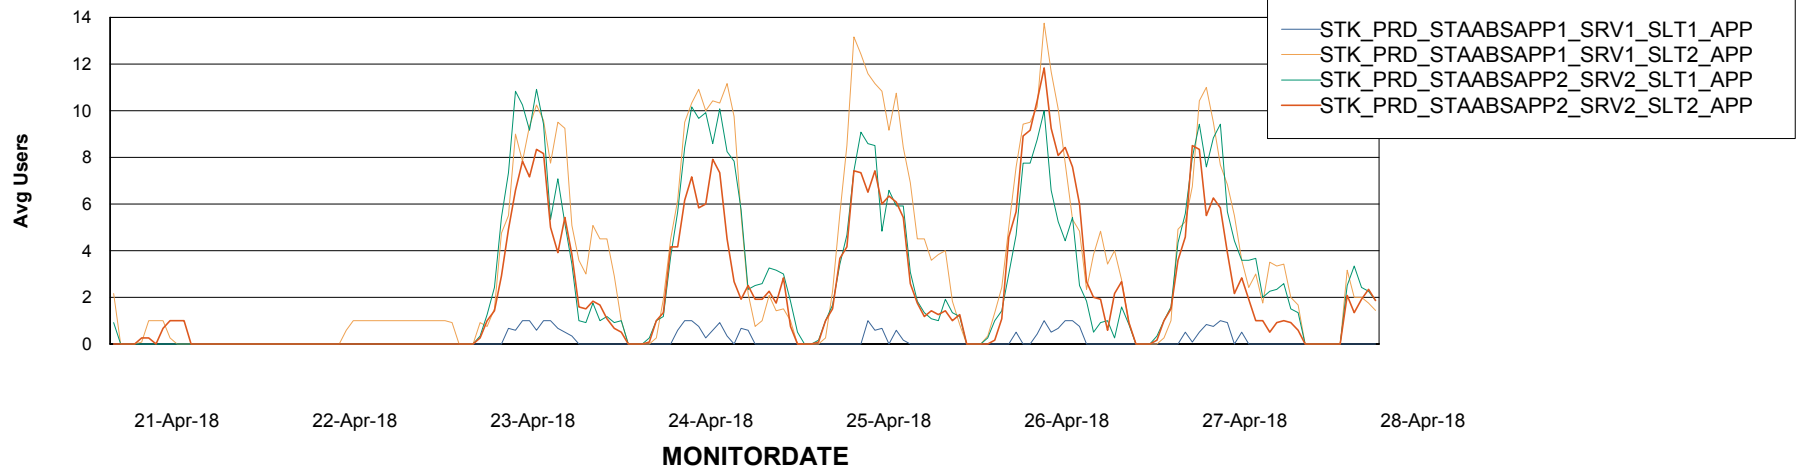

Avg users per day per ABS server