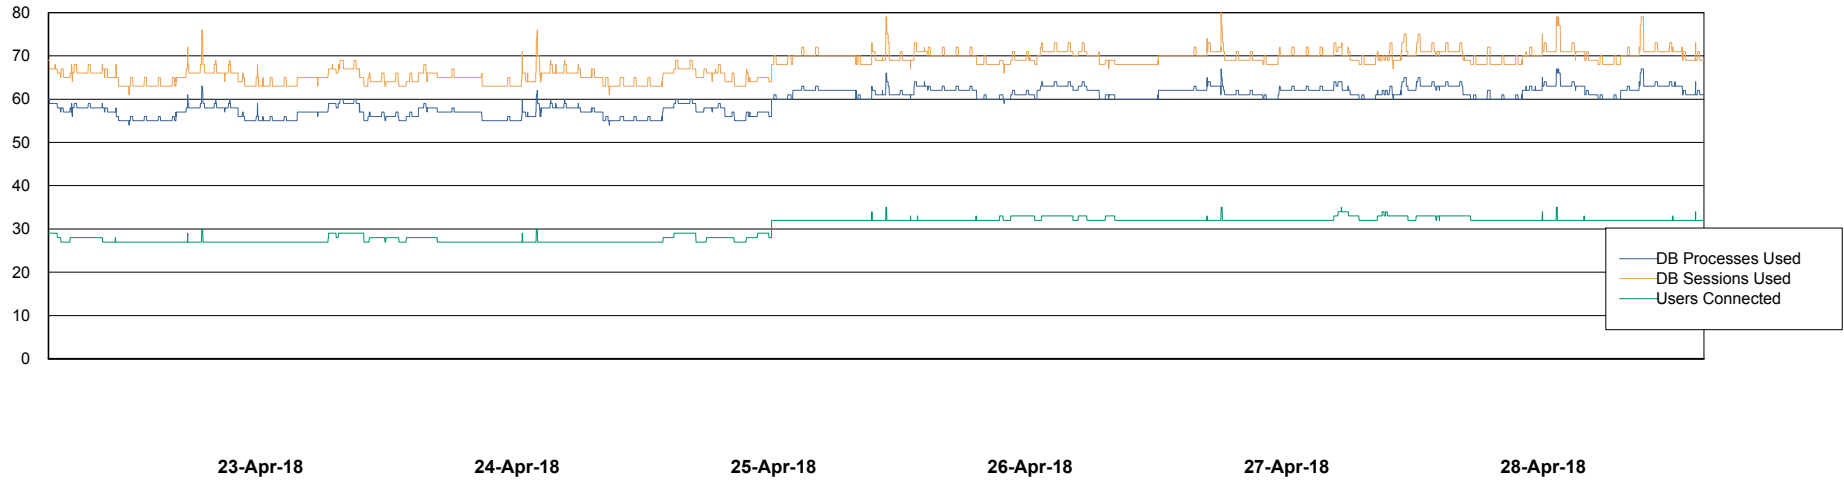

Database Performance SPIDB_Production