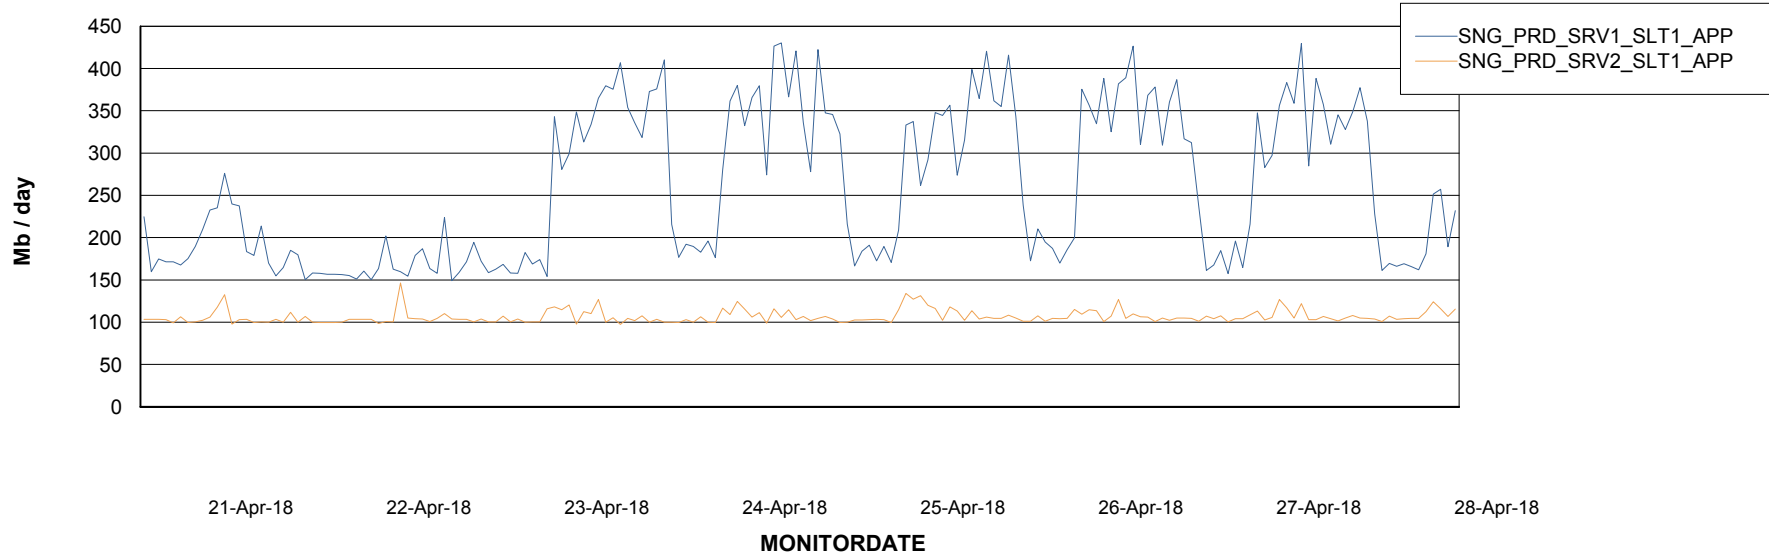

ABSSolute Application Server Services

Avg memory used per ABS Server Service