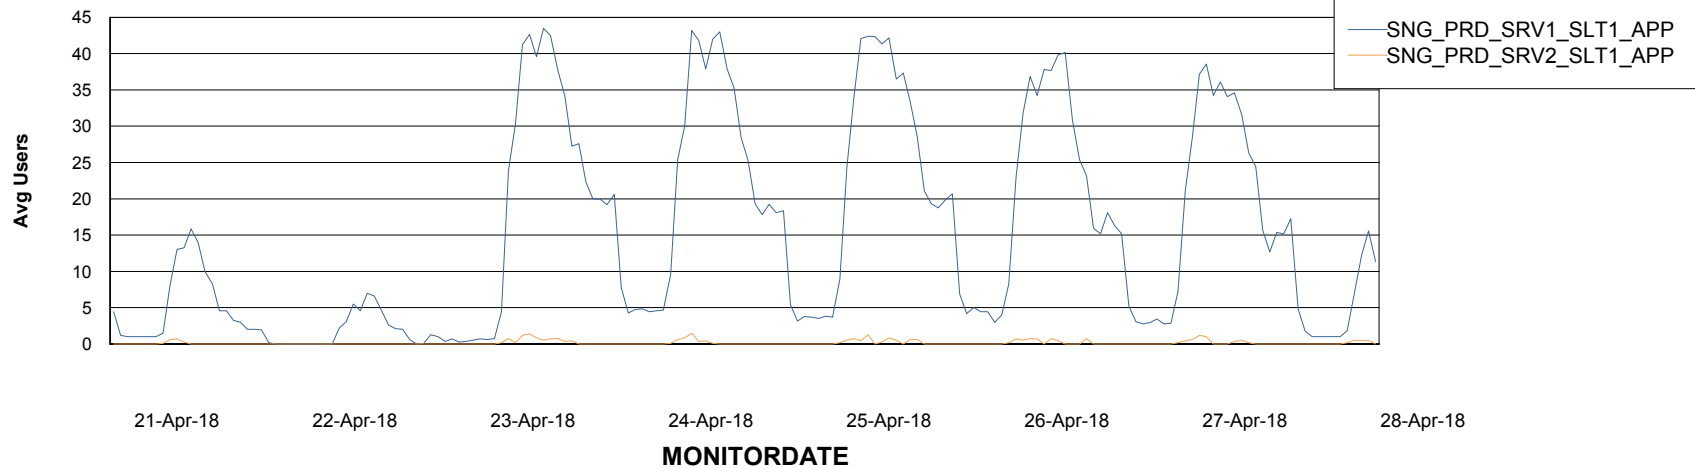

Database Tablespace SNGDB_Production

Date	Tablespace Name	Filesize (Gb)	Usedsize (Gb)	Percentage free
28-Apr-18	ABSDATA	17	14	18
	INDX	50	40	20
27-Apr-18	ABSDATA	17	14	18
	INDX	50	40	20
26-Apr-18	ABSDATA	17	14	18
	INDX	50	40	20
25-Apr-18	ABSDATA	16	14	13
	INDX	50	40	20
24-Apr-18	ABSDATA	16	13	19
	INDX	50	40	20
23-Apr-18	ABSDATA	16	13	19
	INDX	50	40	20
22-Apr-18	ABSDATA	16	13	19
	INDX	50	40	20

Weekly SLA Customer Report

Customer SNG_Production
Database ID 70

ABSSolute Application Server Services

Avg memory used per ABS Server Service

Avg users per day per ABS server

Weekly SLA Customer Report

Customer SNG_Production
Database ID 70