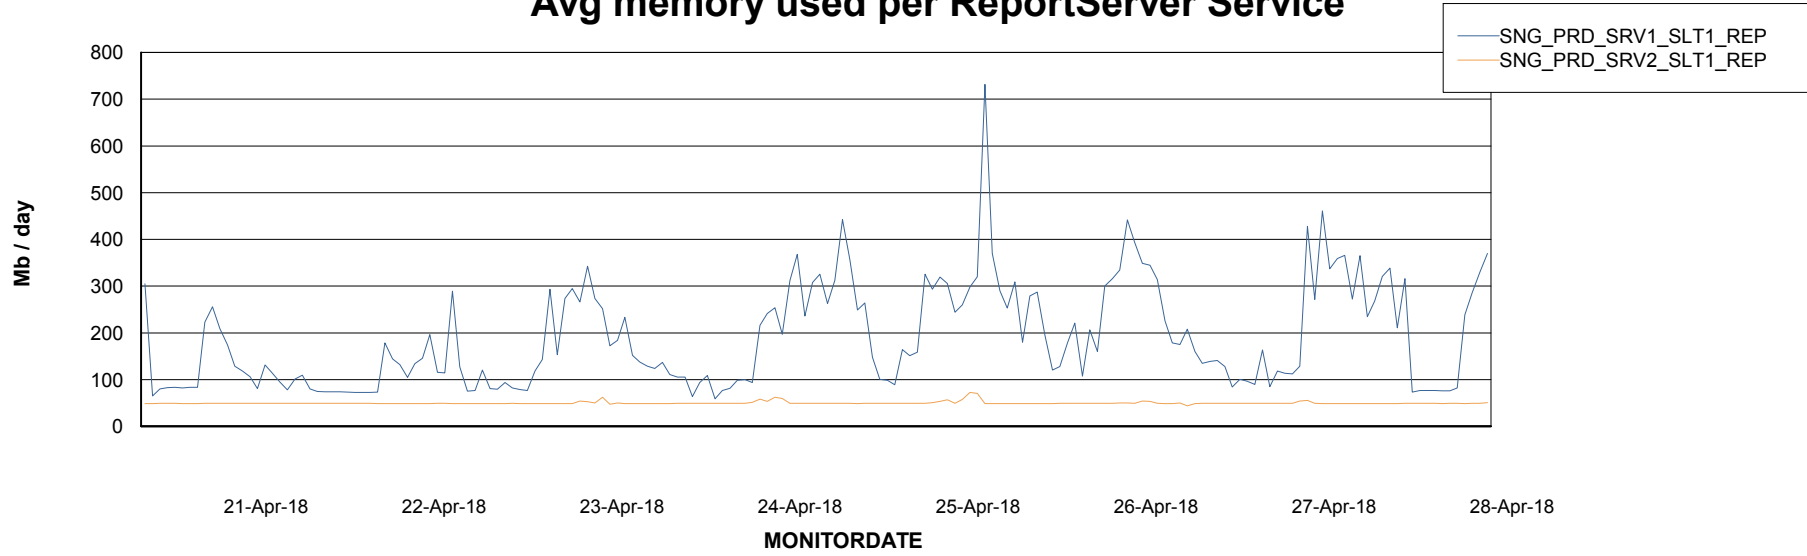

ABSSolute Application ReportServer Services

Avg memory used per ReportServer Service