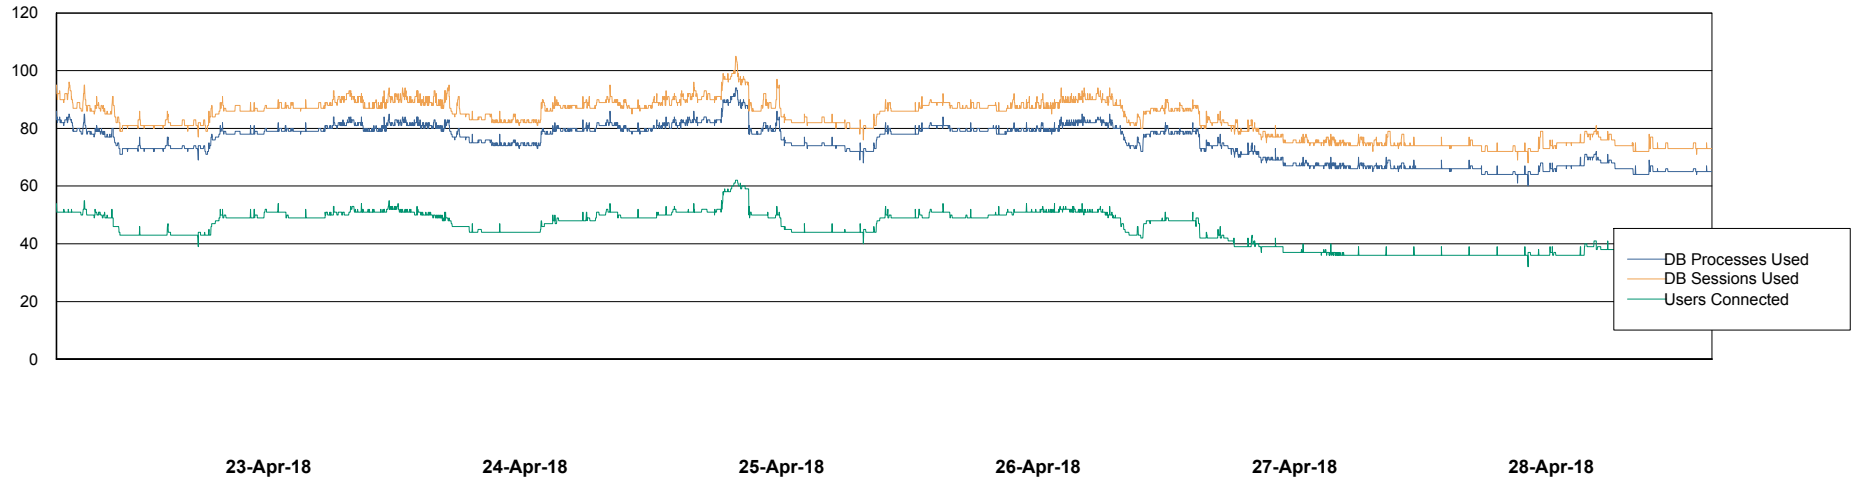

Database Performance RSSDB_Production