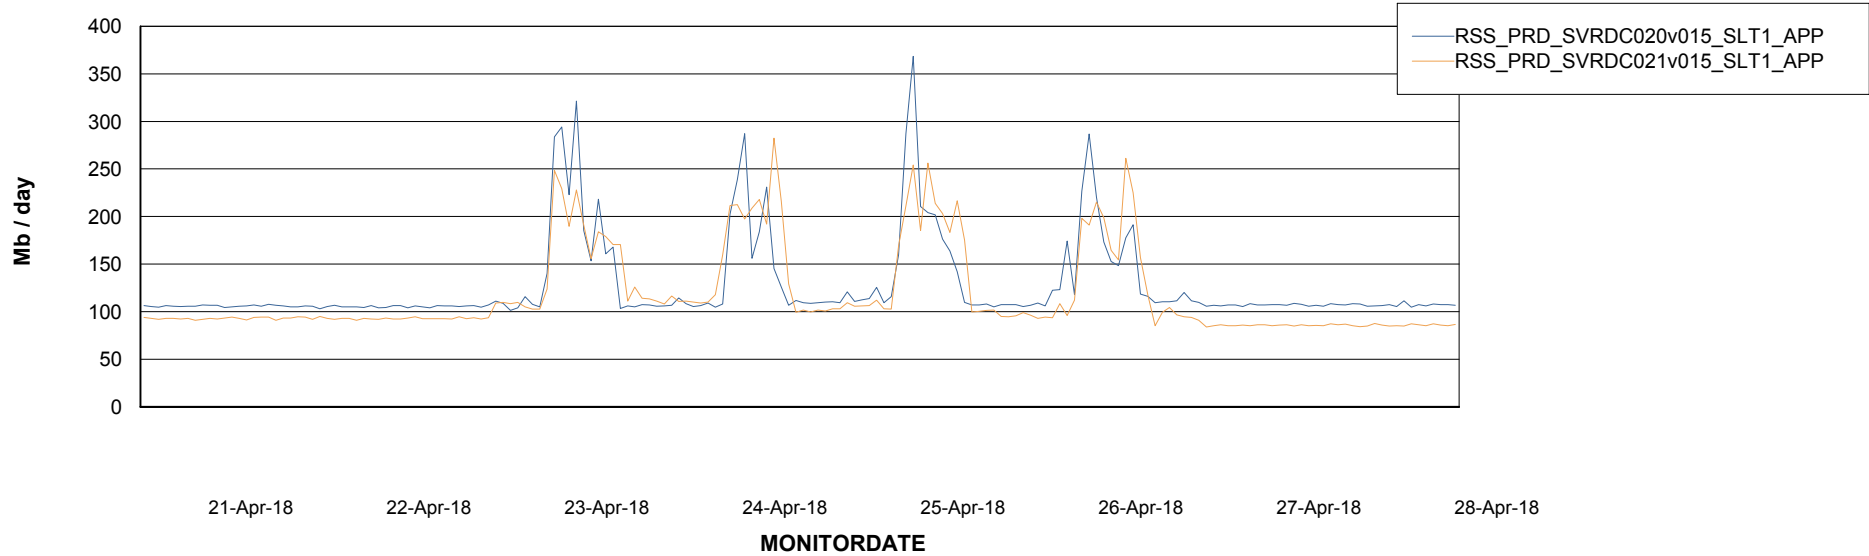

ABSSolute Application Server Services

Avg memory used per ABS Server Service