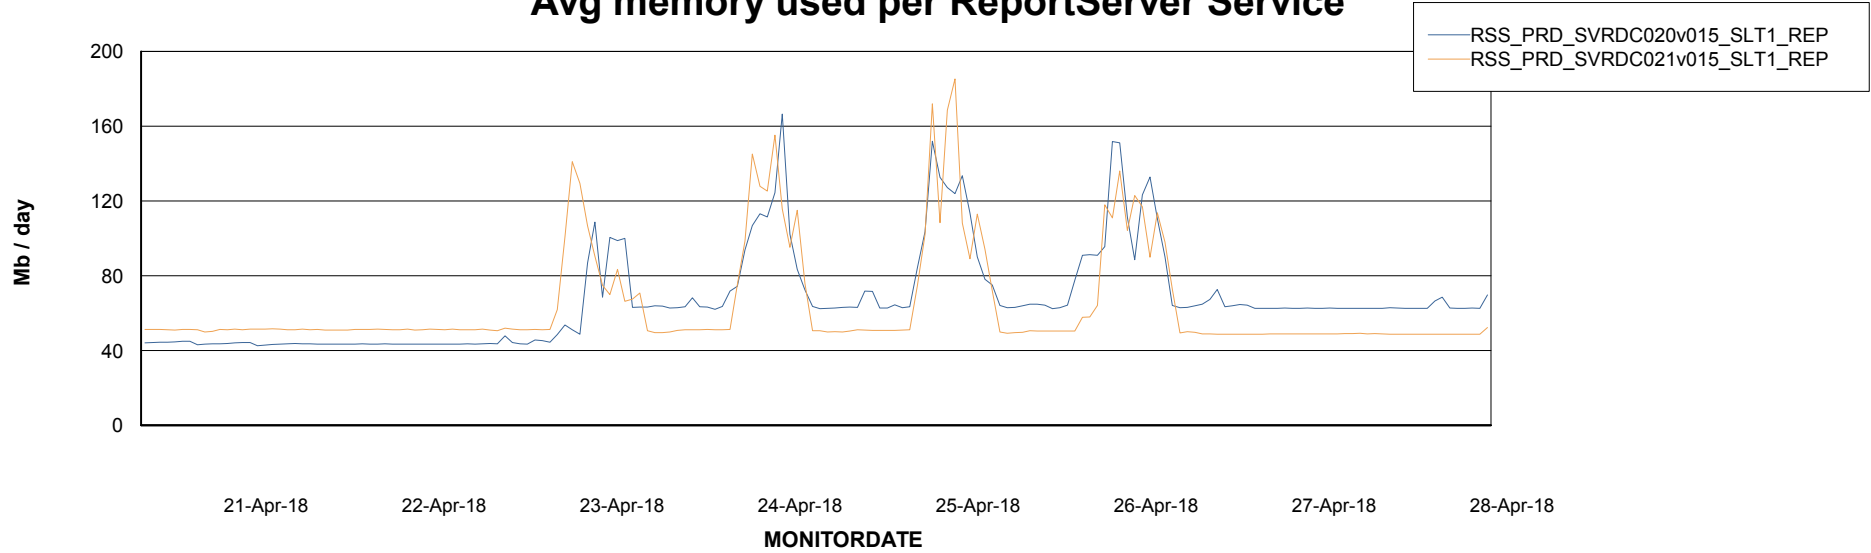

Avg memory used per ABS Server Service

Avg users per day per ABS server

Weekly SLA Customer Report

Customer RSS Production
Database ID 52

ABSSolute Application ReportServer Services

Avg memory used per ReportServer Service