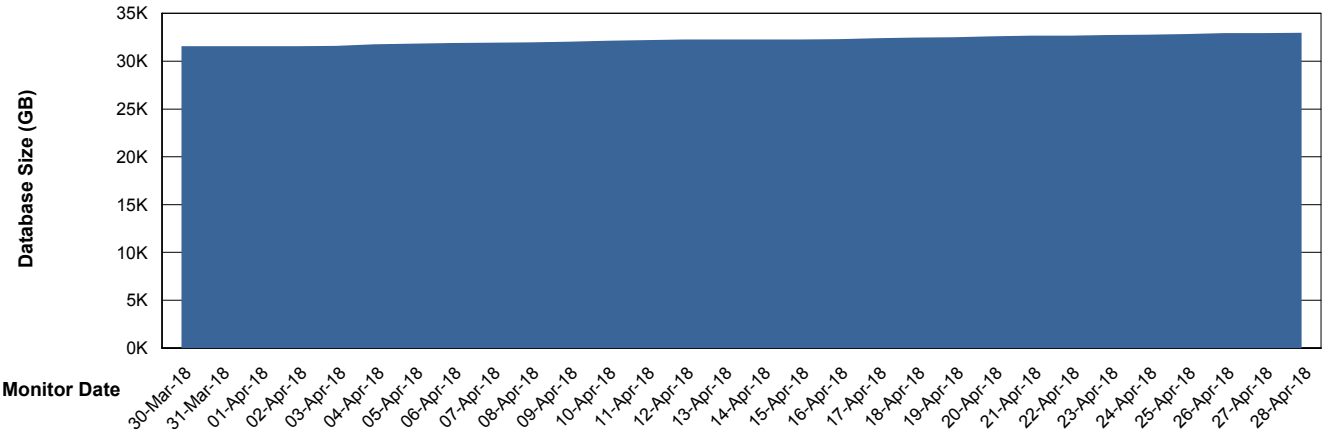

DATABASE SIZE RSSDB_Production

Database growth over last month

Database Tablespace RSSDB_Production

Date	Tablespace Name	Filesize (Gb)	Usedsize (Gb)	Percentage free
28-Apr-18	ABSDATA	17,500	14,258	19
	INDX	21,500	17,384	19
27-Apr-18	ABSDATA	17,500	14,258	19
	INDX	21,500	17,384	19
26-Apr-18	ABSDATA	17,500	14,258	19
	INDX	21,500	17,383	19
25-Apr-18	ABSDATA	17,500	14,186	19
	INDX	21,500	17,355	19
24-Apr-18	ABSDATA	17,500	14,169	19
	INDX	21,500	17,311	19
23-Apr-18	ABSDATA	17,500	14,150	19
	INDX	21,500	17,275	20
22-Apr-18	ABSDATA	17,500	14,133	19
	INDX	21,500	17,226	20