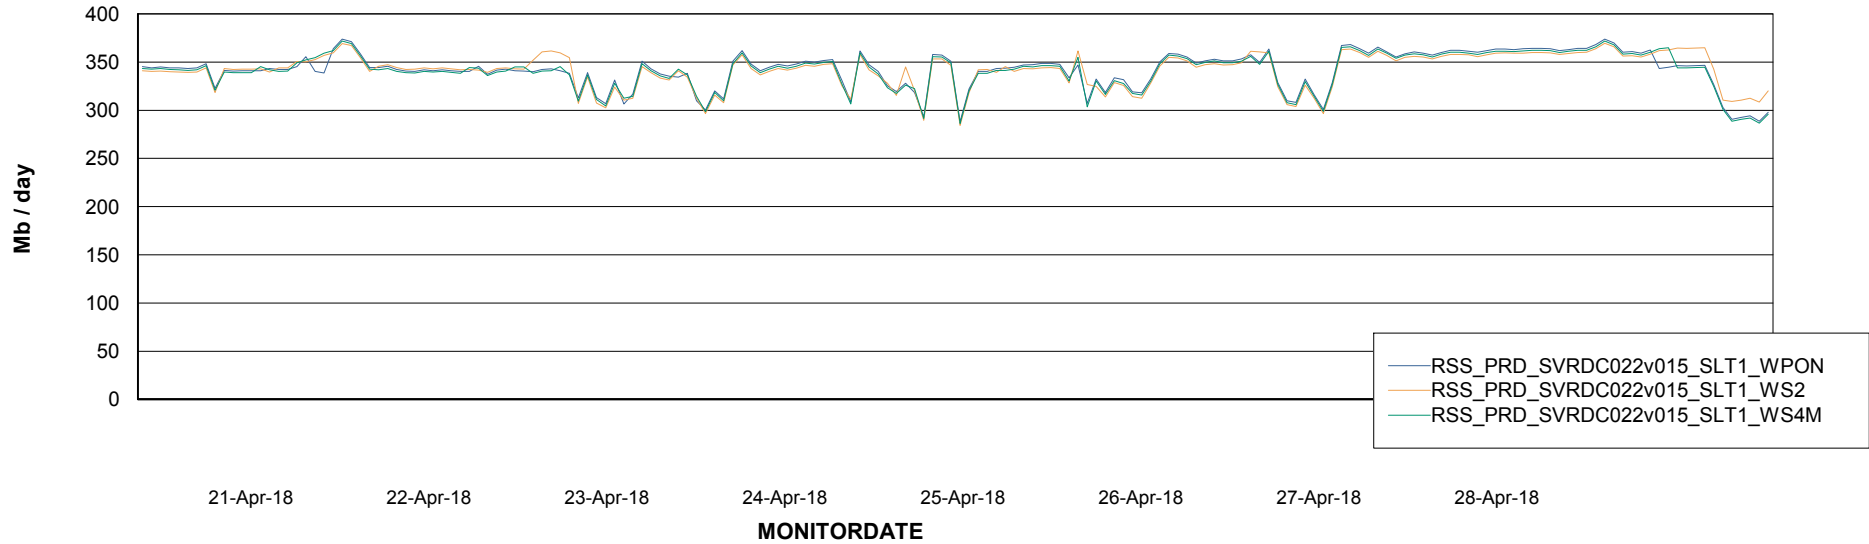

ABSSolute Web Component Services

Avg memory used per ABS Web component