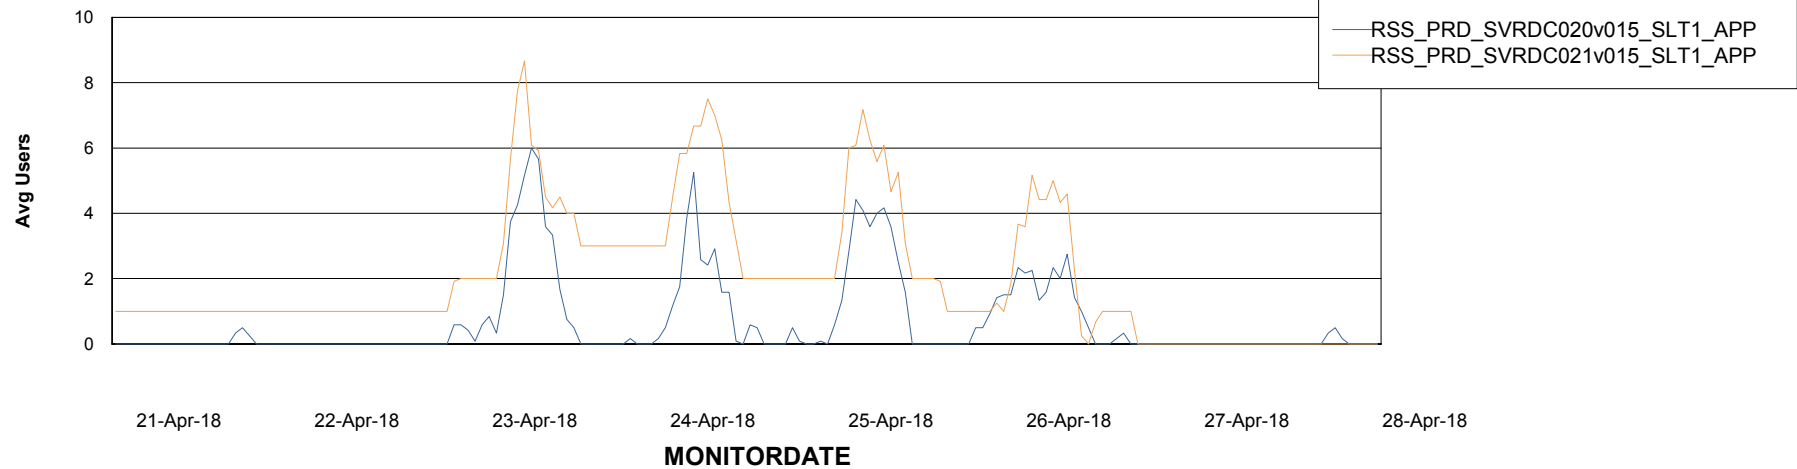

Avg users per day per ABS server