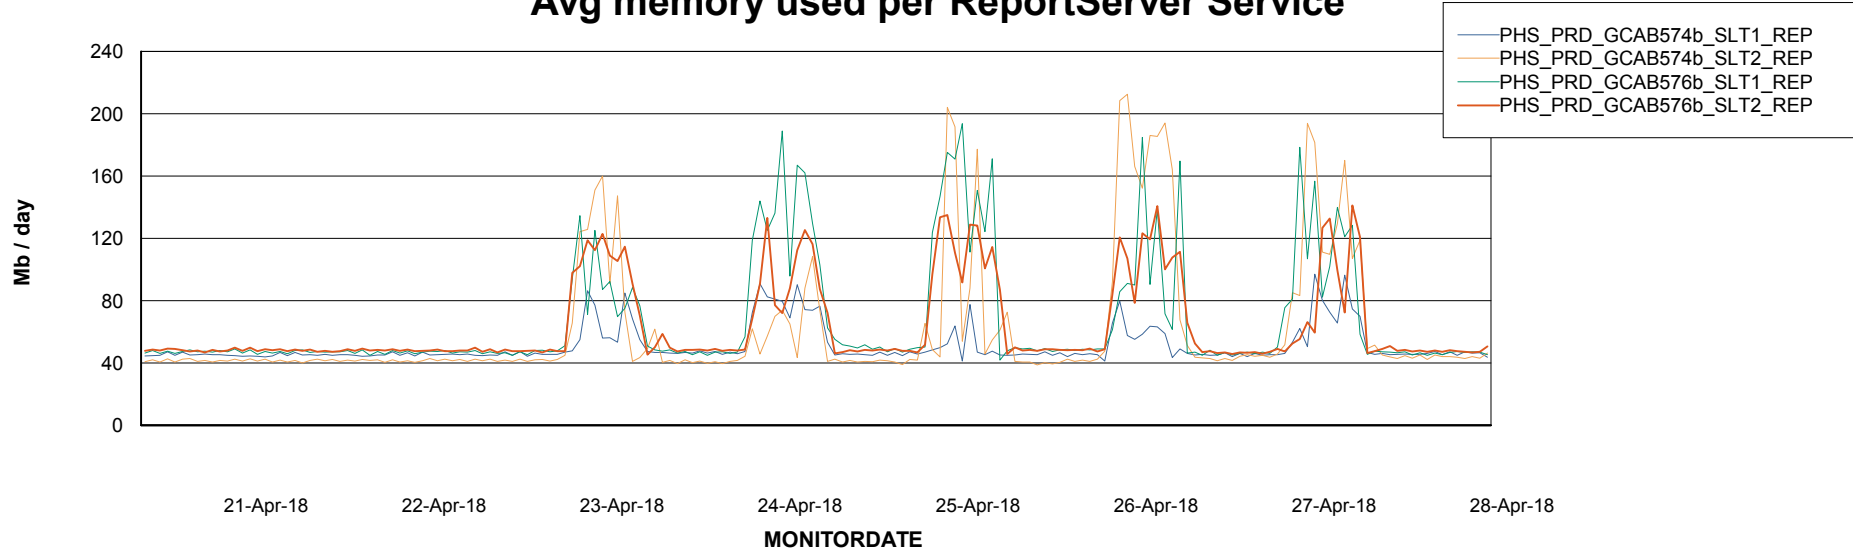

Avg memory used per ABS Server Service

Avg users per day per ABS server

Weekly SLA Customer Report

Customer PHS_Production
Database ID 47

ABSSolute Application ReportServer Services

Avg memory used per ReportServer Service