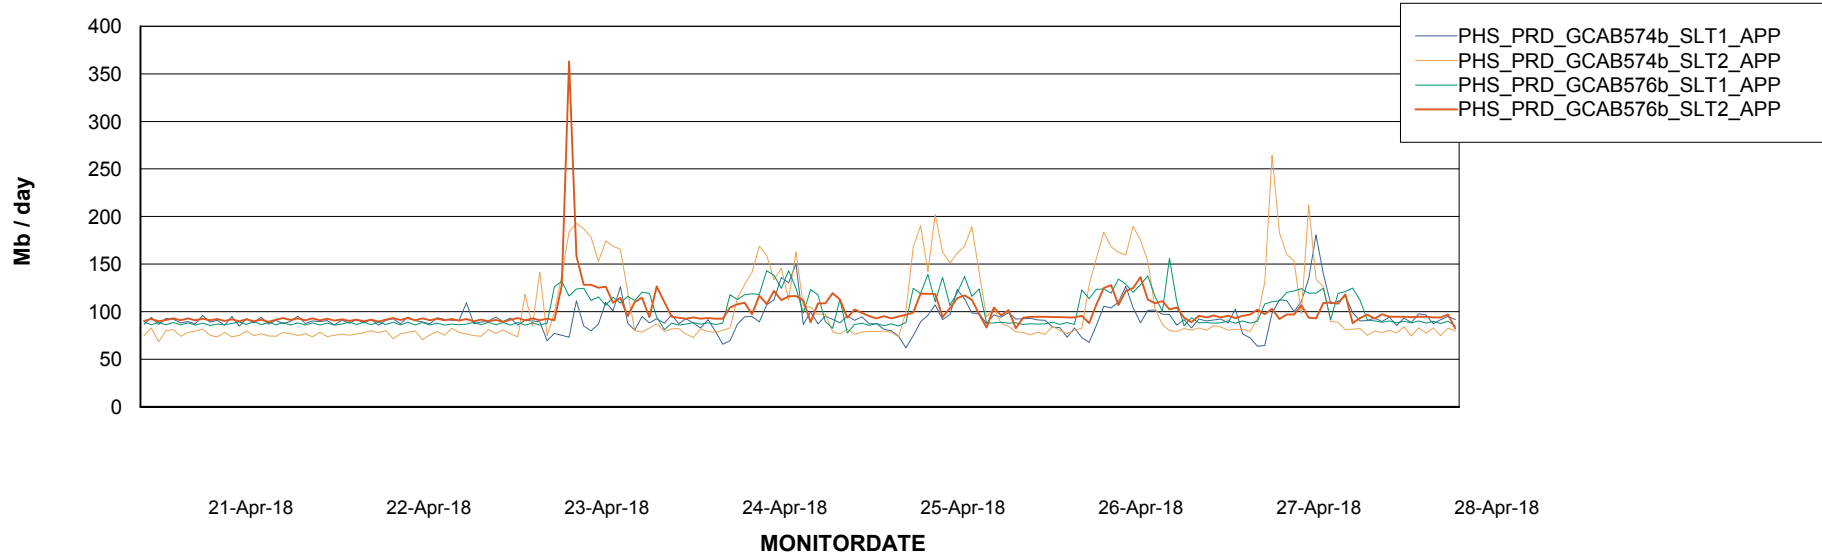

ABSSolute Application Server Services

Avg memory used per ABS Server Service