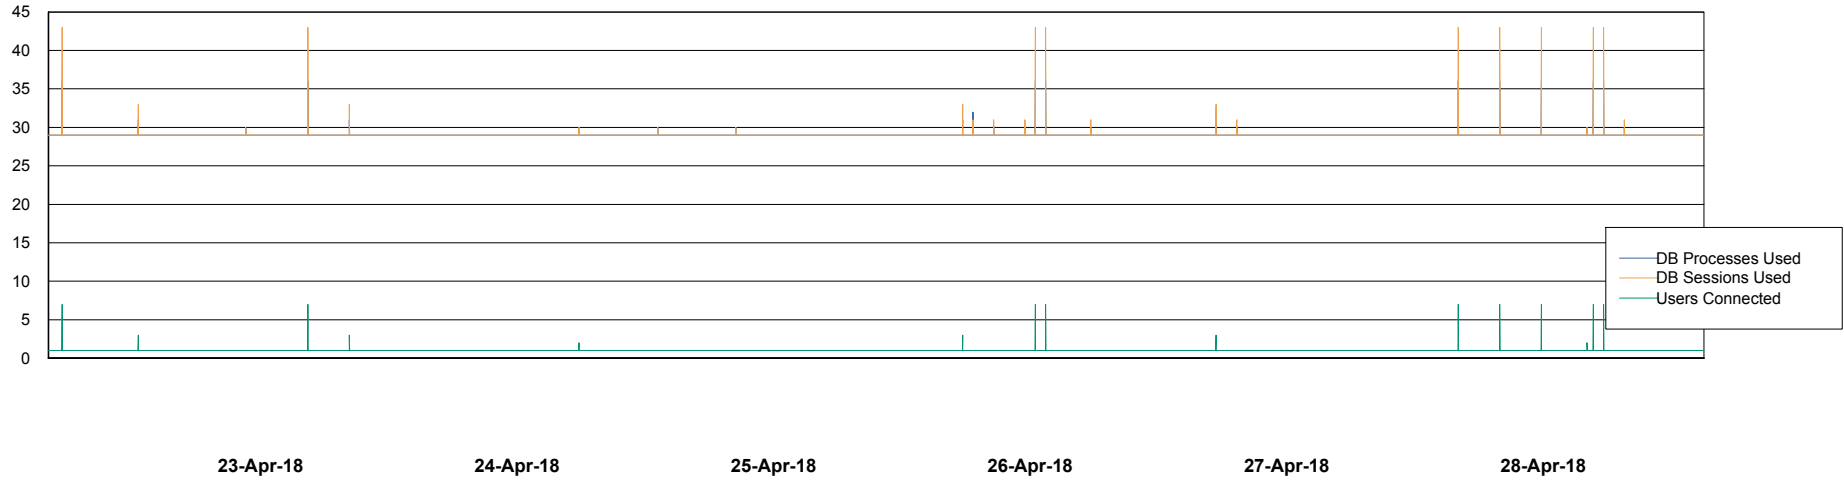

Weekly SLA Customer Report

Customer PHS_Production
Database ID 47

Database Performance PHSDB_Production

Weekly SLA Customer Report

Customer PHS_Production
Database ID 47

Database Performance PHSDB_Standby

Weekly SLA Customer Report