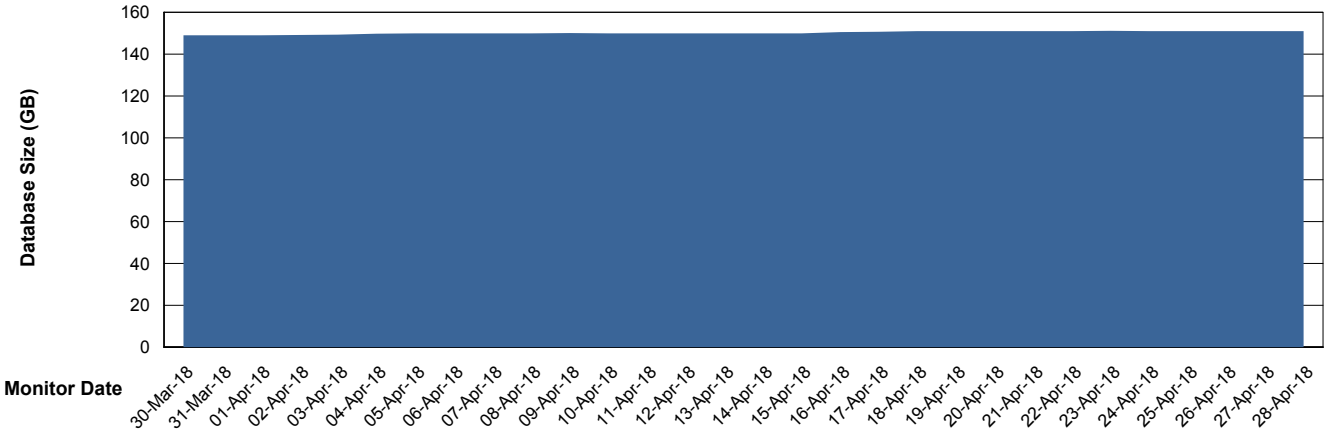

DATABASE SIZE PHSDB_Production

Database growth over last month