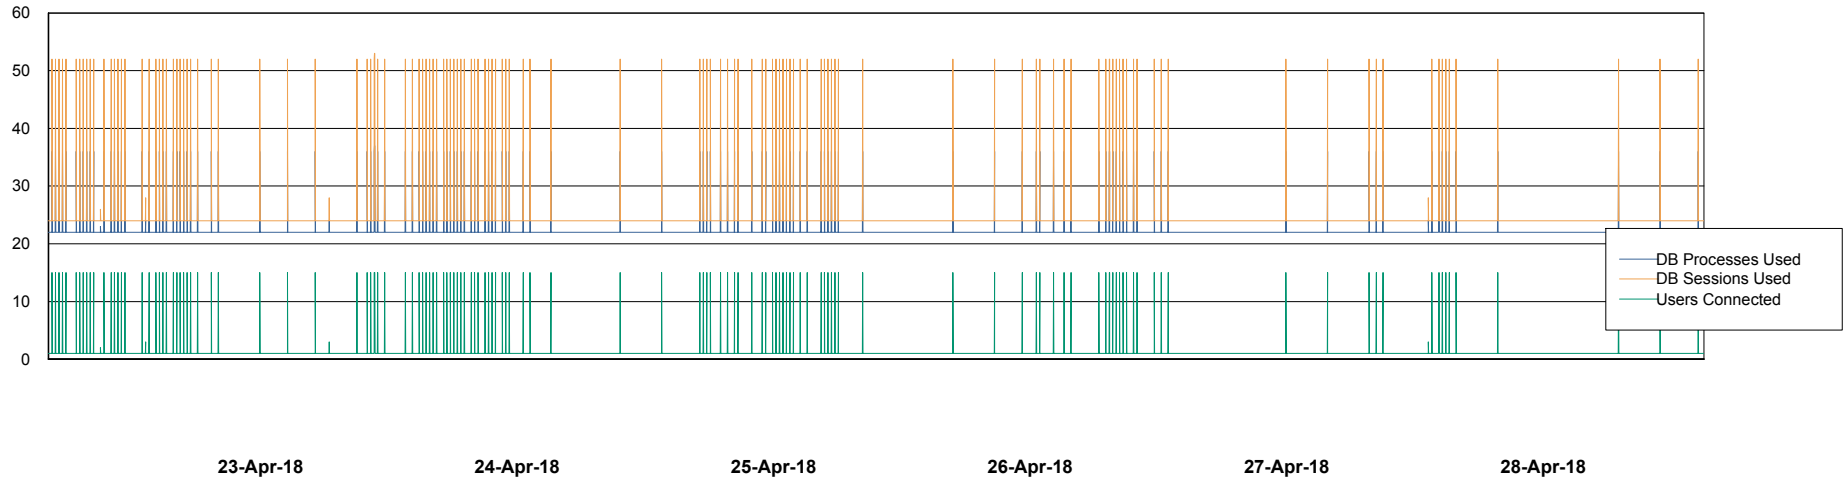

Weekly SLA Customer Report

Customer PCO Production
Database ID 44

Database Performance PCODB_Production

Weekly SLA Customer Report

Customer PCO Production
Database ID 44

Database Performance PCODB_Standby

Weekly SLA Customer Report