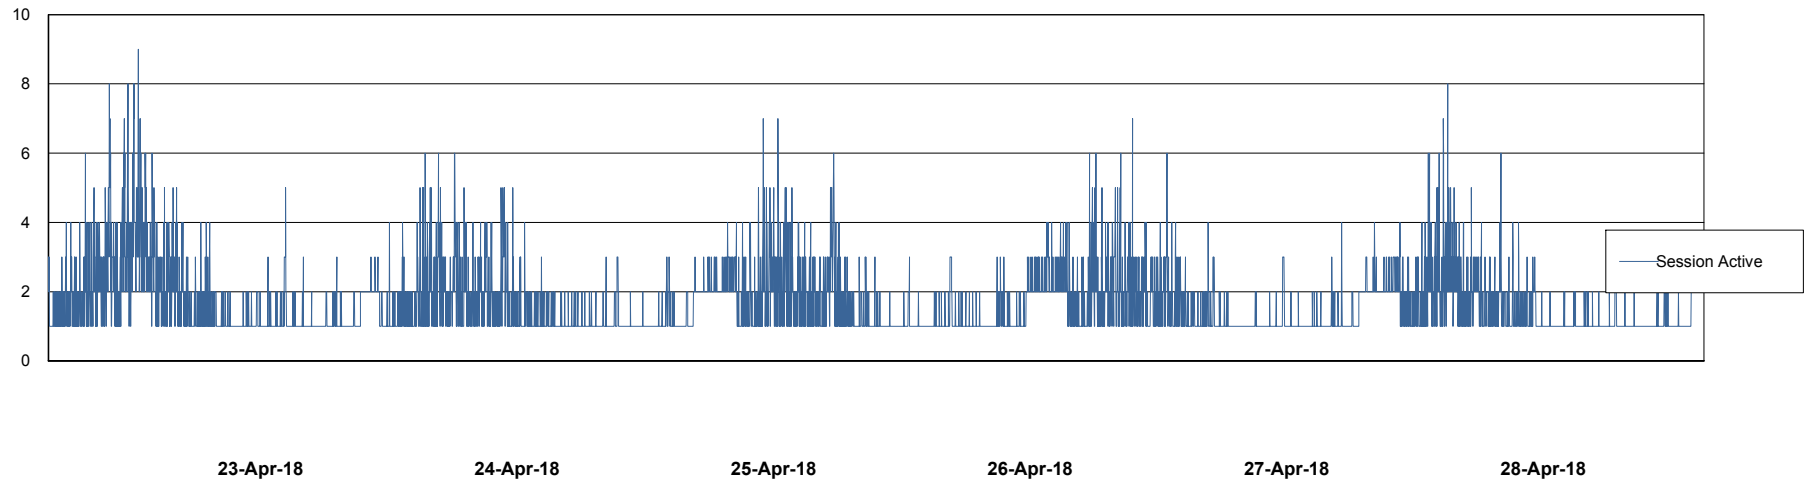

Database Performance PCODB_Production