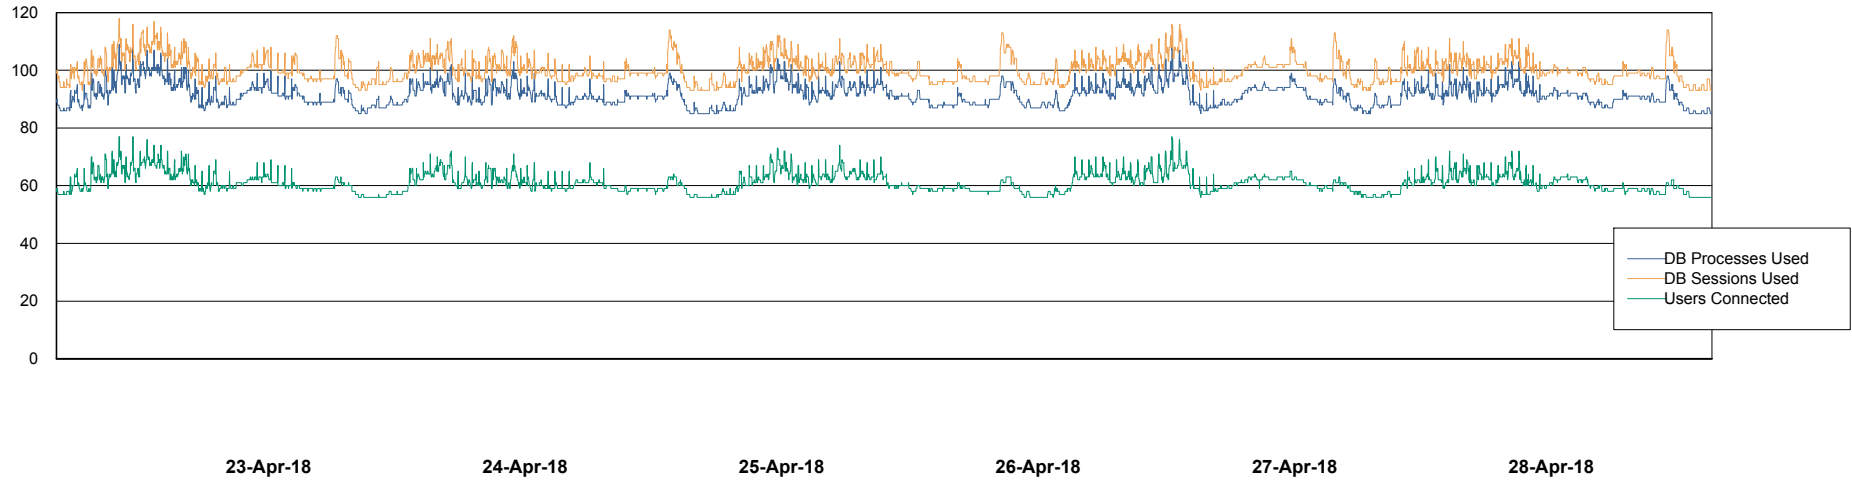

Database Performance PCODB_Production