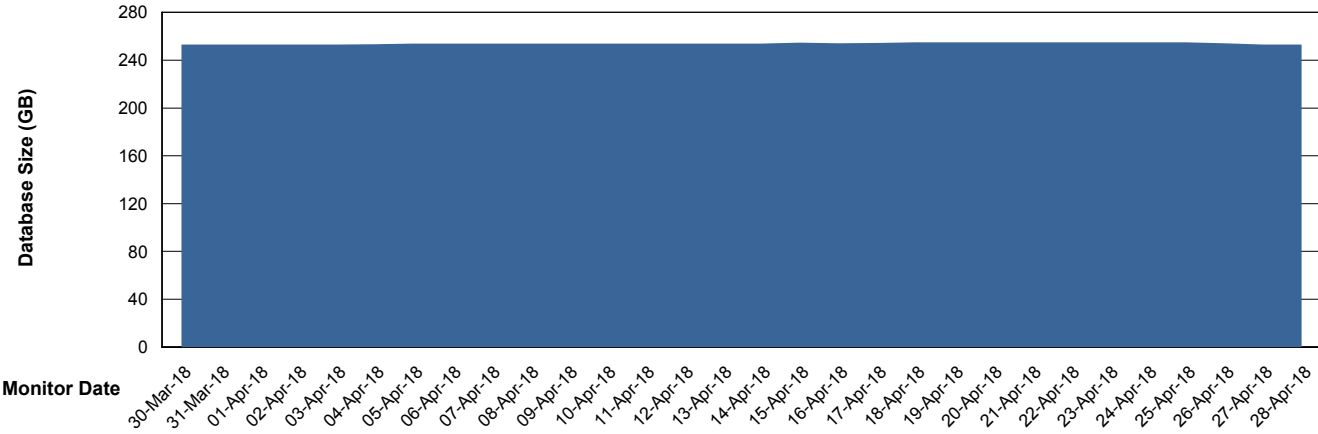

DATABASE SIZE PCODB_Production

Database growth over last month