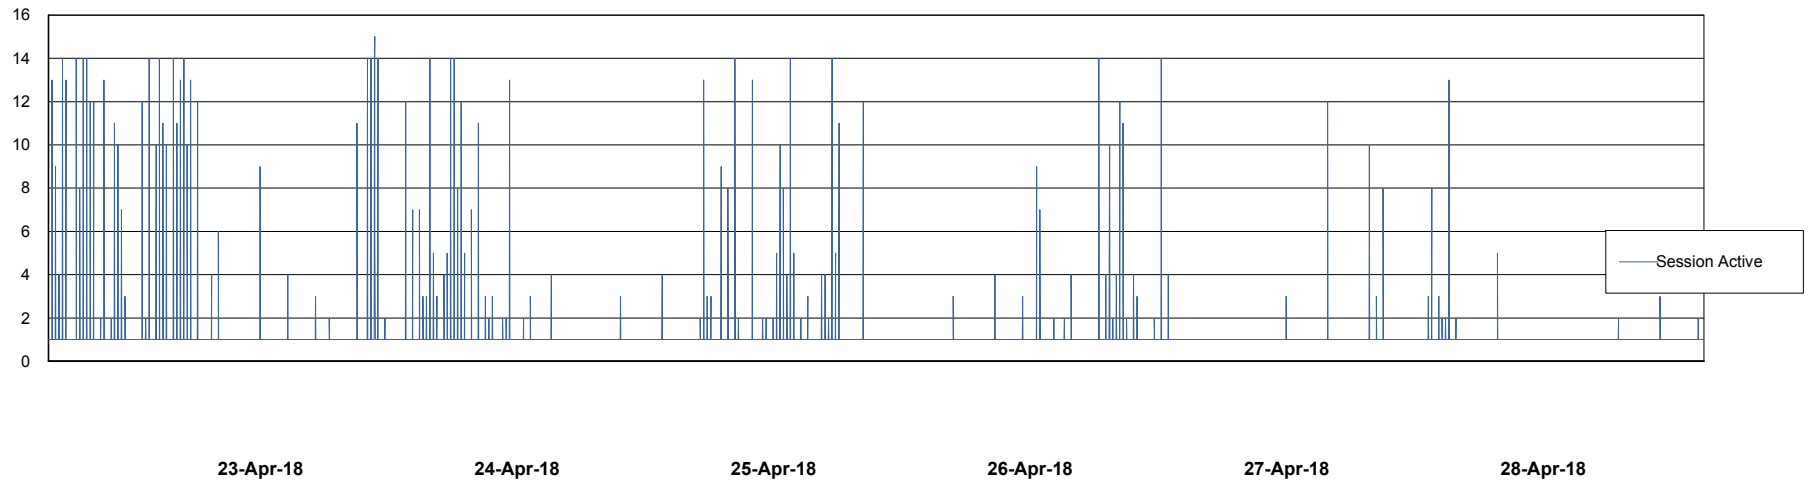

Weekly SLA Customer Report

Customer PCO Production
Database ID 44

Database Performance PCODB_Production

Weekly SLA Customer Report

Customer PCO Production
Database ID 44

Database Performance PCODB_Standby

Weekly SLA Customer Report