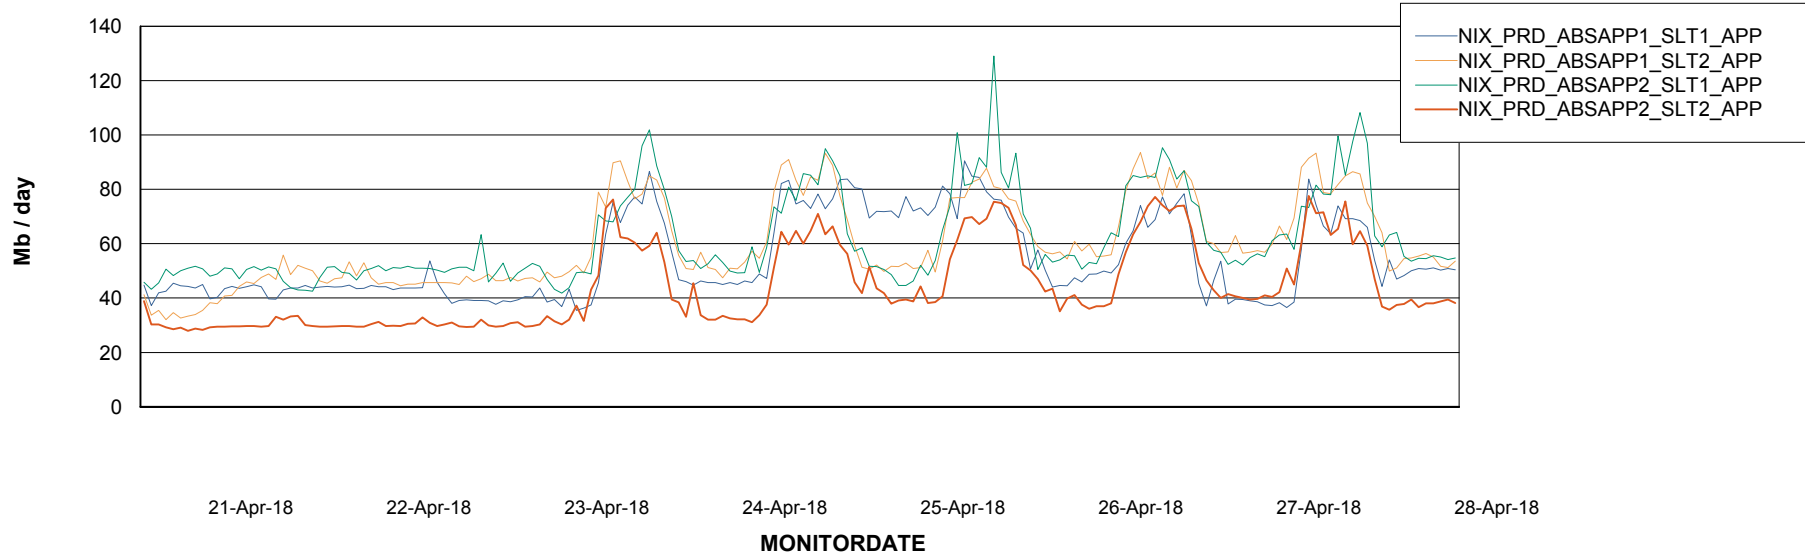

ABSSolute Application Server Services

Avg memory used per ABS Server Service