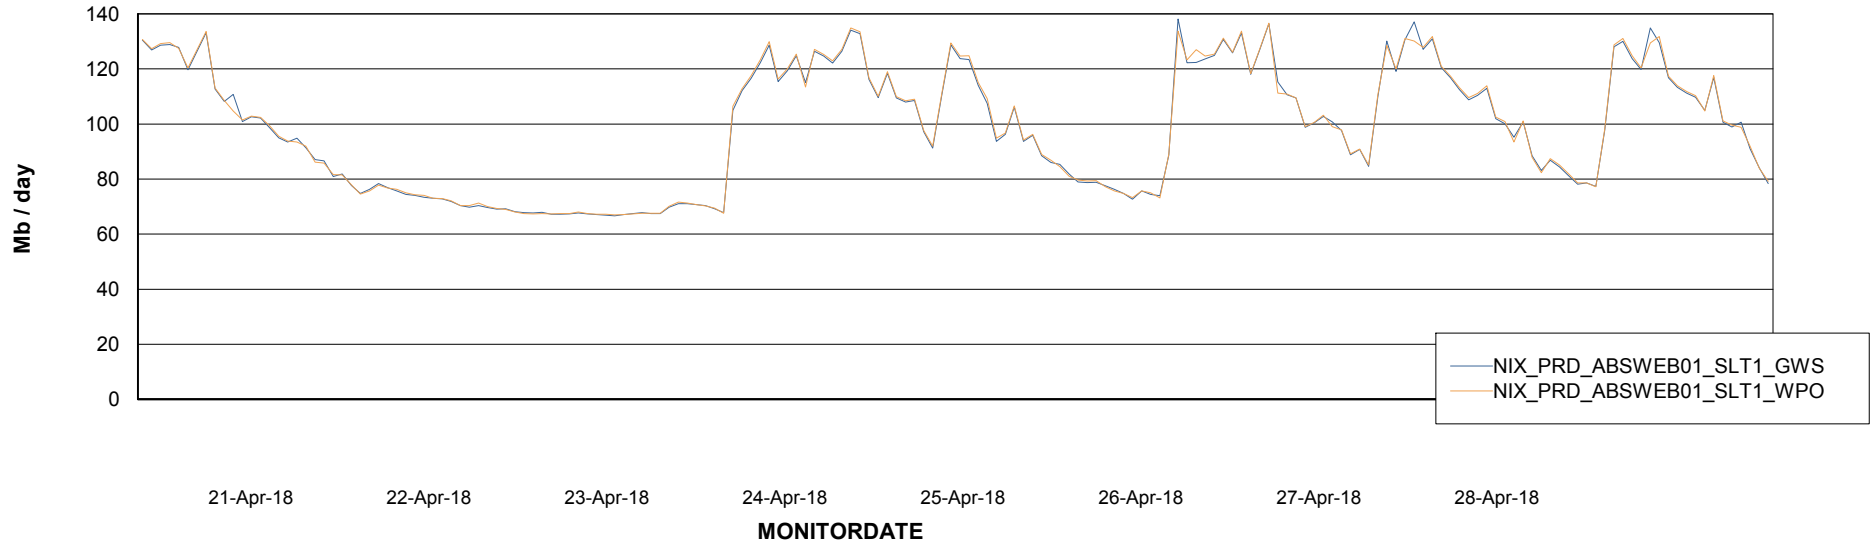

ABSSolute Web Component Services

Avg memory used per ABS Web component