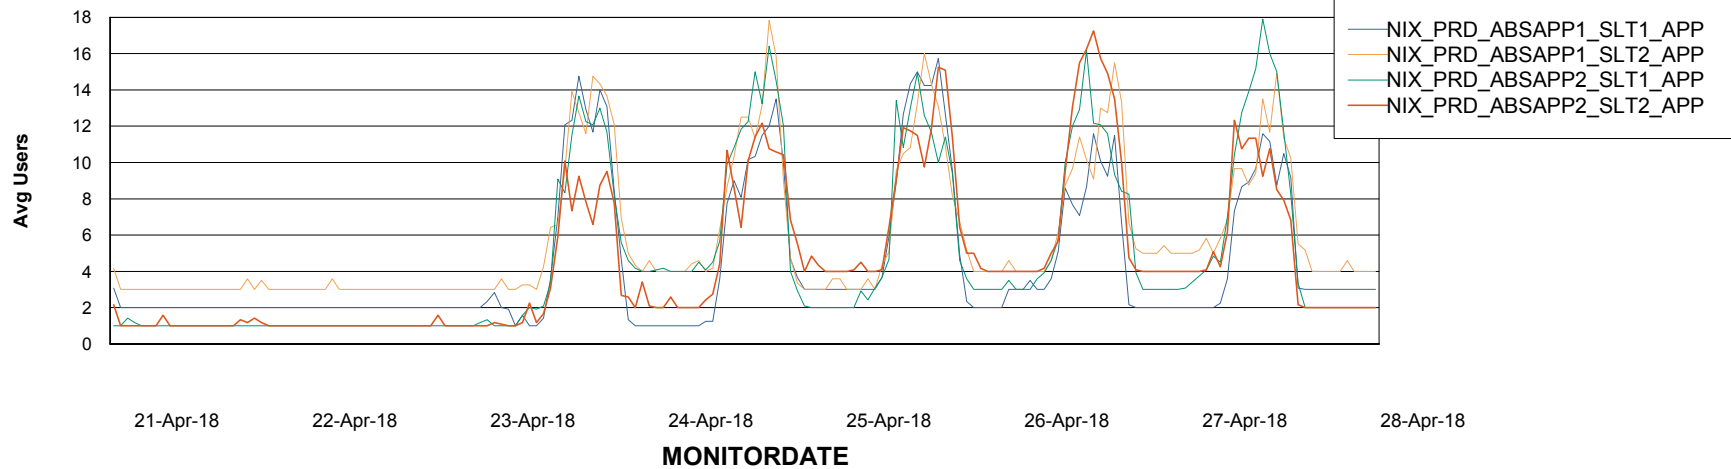

Avg users per day per ABS server