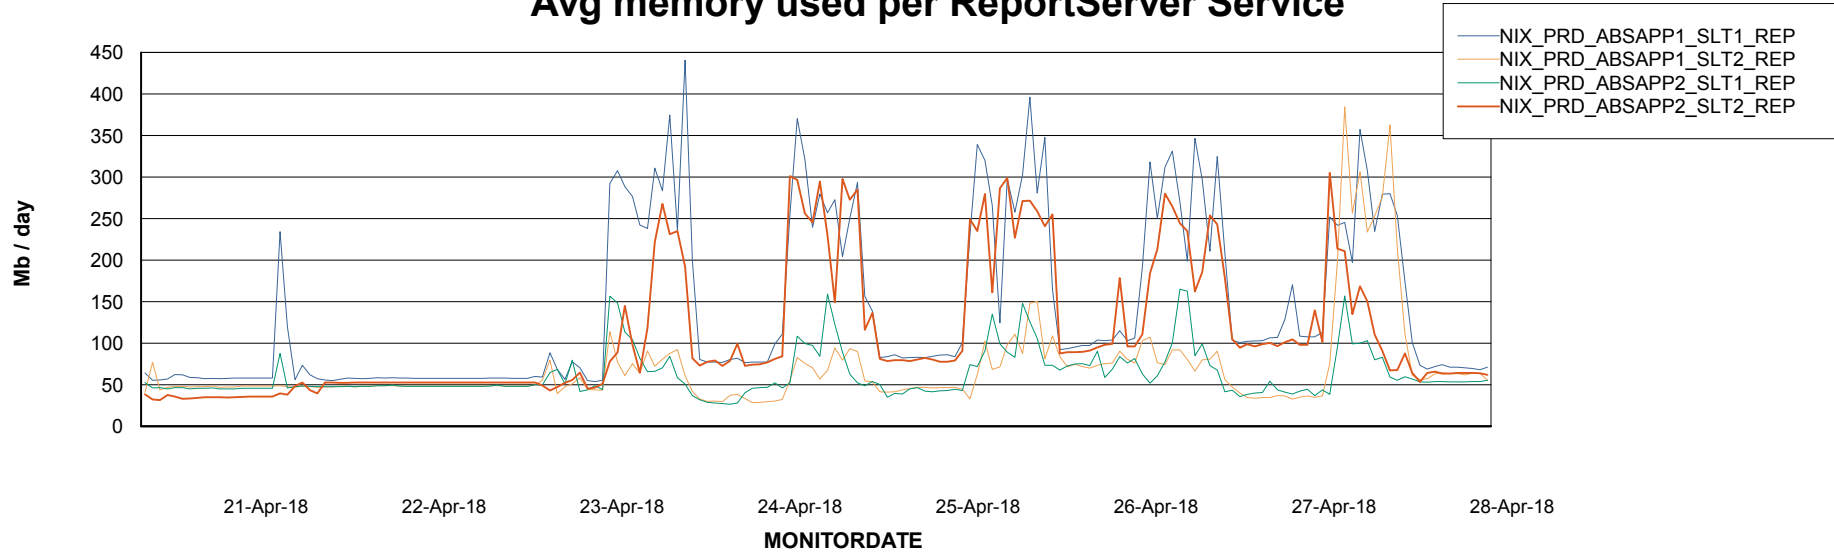

ABSSolute Application ReportServer Services

Avg memory used per ReportServer Service