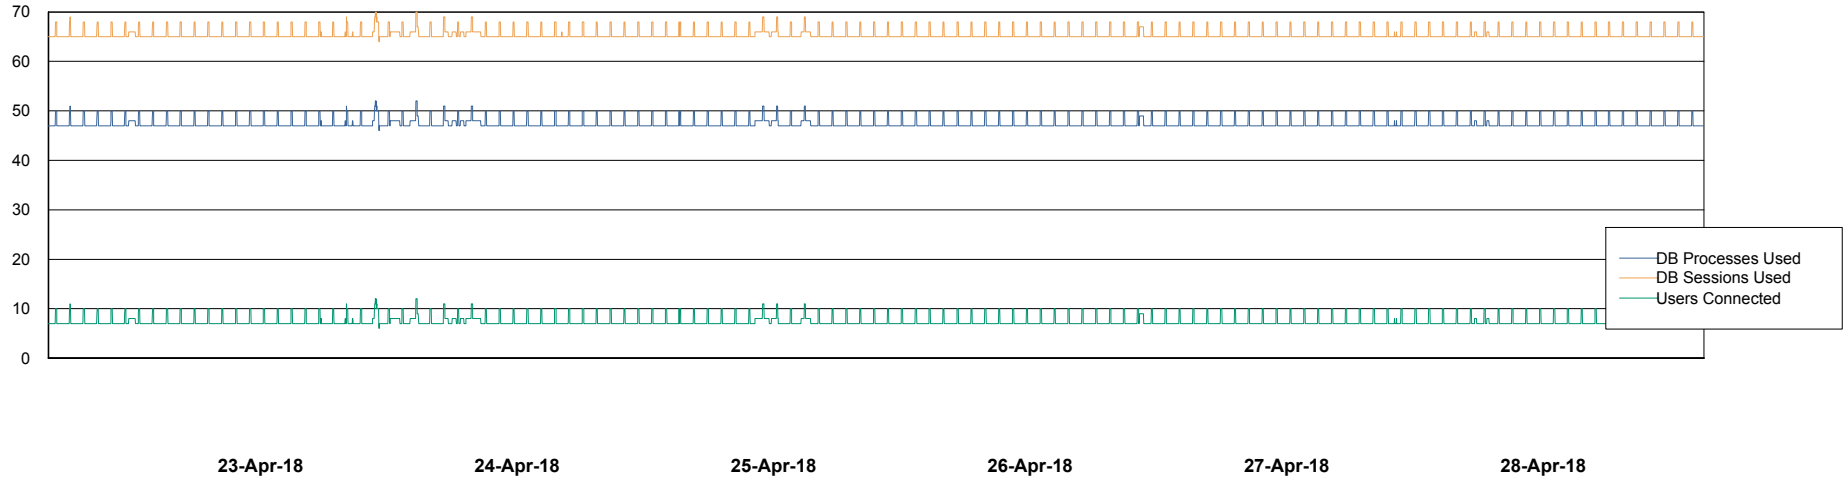

Weekly SLA Customer Report

Customer LLG_Production
Database ID 53

Database Performance LLGDB_Production

Weekly SLA Customer Report

Customer LLG_Production
Database ID 53

Database Performance LLGDB_Standby

Weekly SLA Customer Report