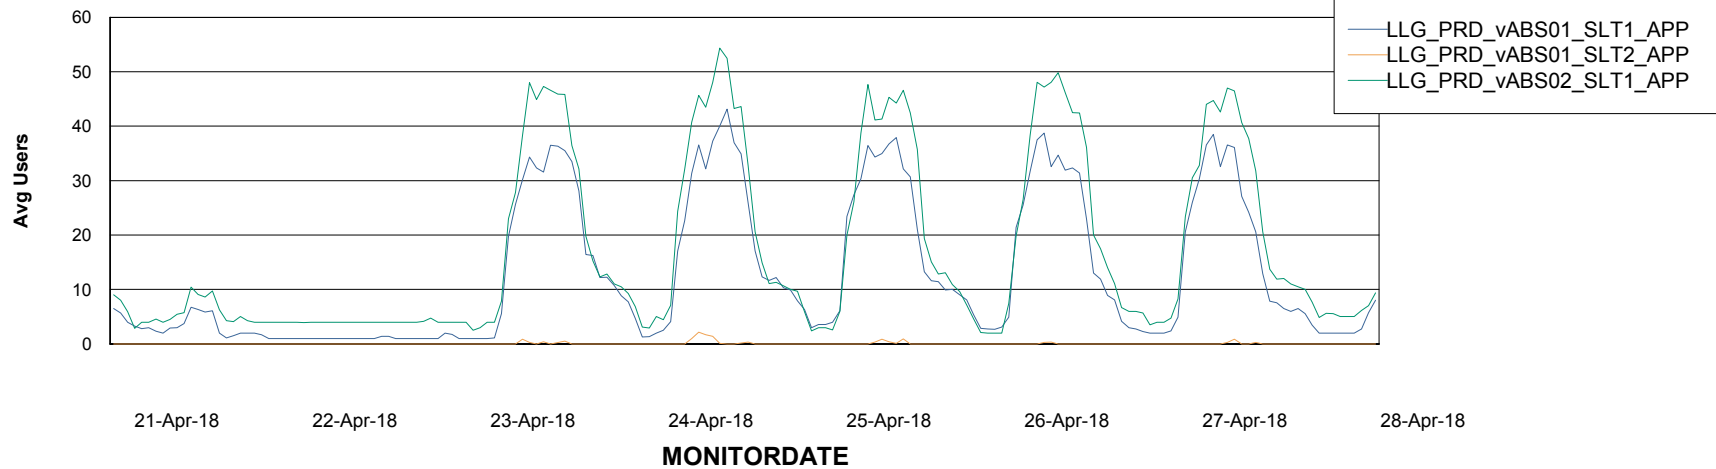

Weekly SLA Customer Report

Customer LLG_Production
Database ID 53

ABSSolute Application Server Services

Avg memory used per ABS Server Service

Avg users per day per ABS server

Weekly SLA Customer Report

Customer LLG_Production
Database ID 53