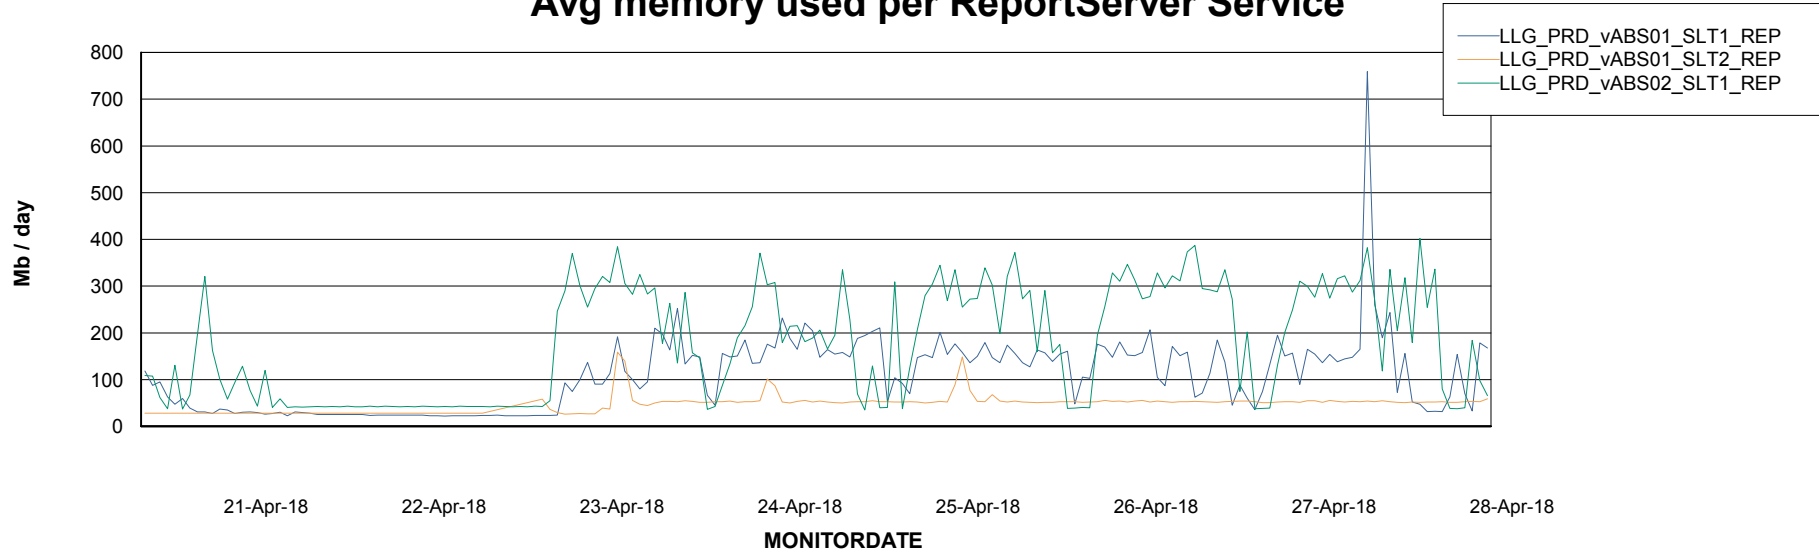

ABSSolute Application ReportServer Services

Avg memory used per ReportServer Service