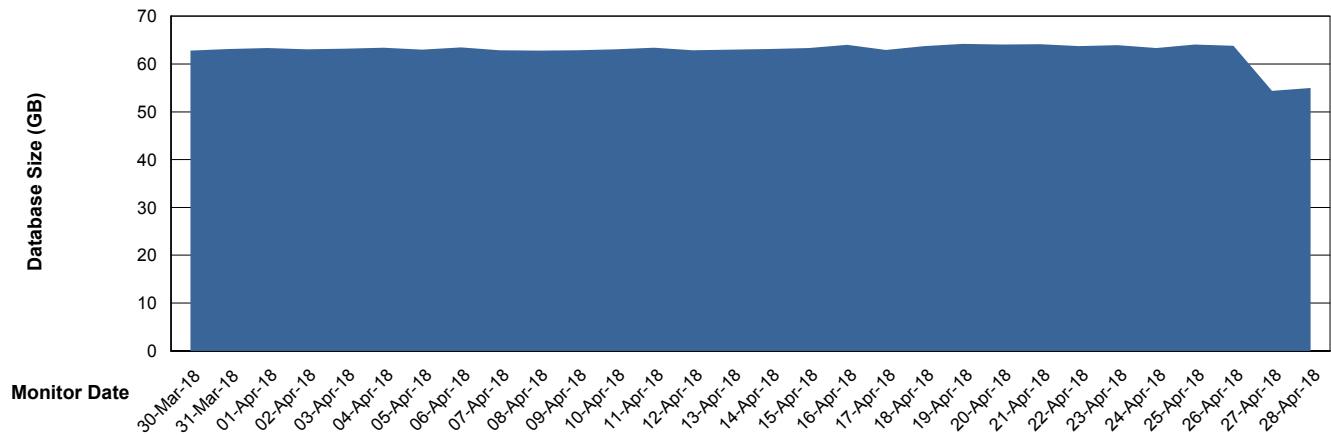

DATABASE SIZE LLGDBBI_Production

Database growth over last month