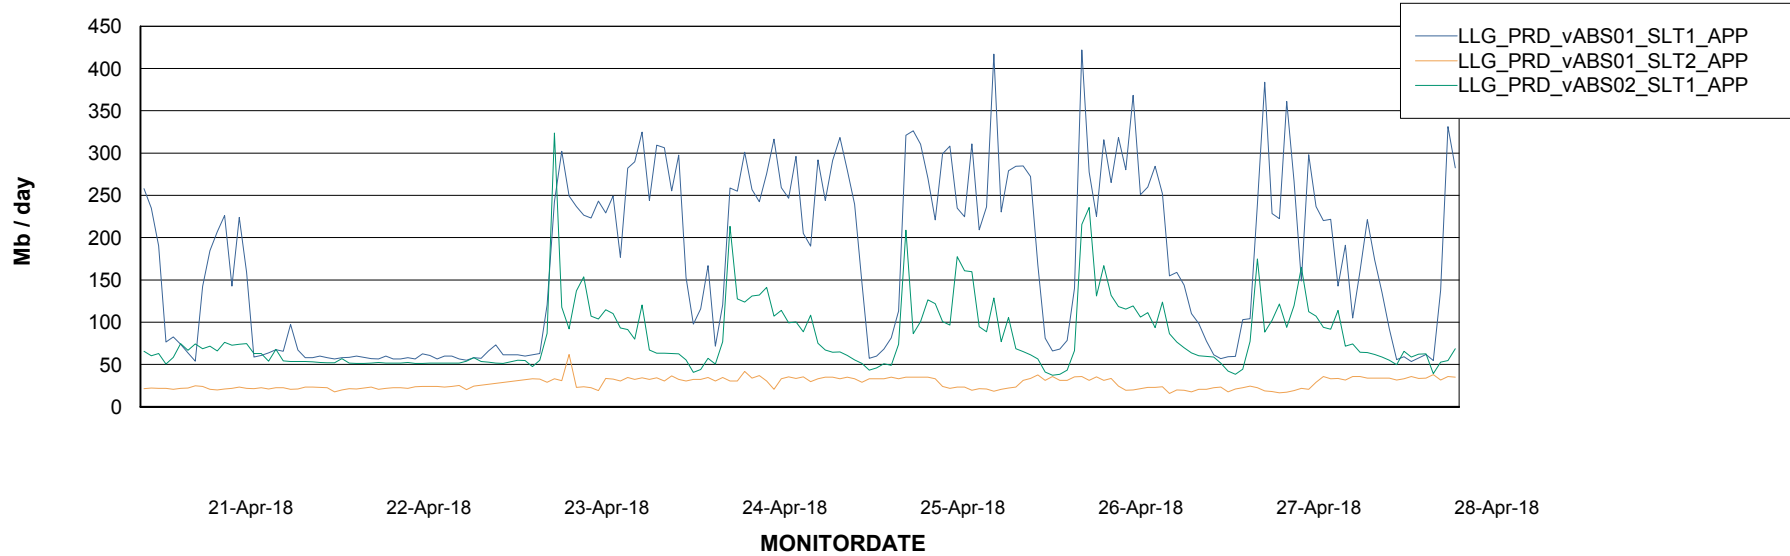

ABSSolute Application Server Services

Avg memory used per ABS Server Service