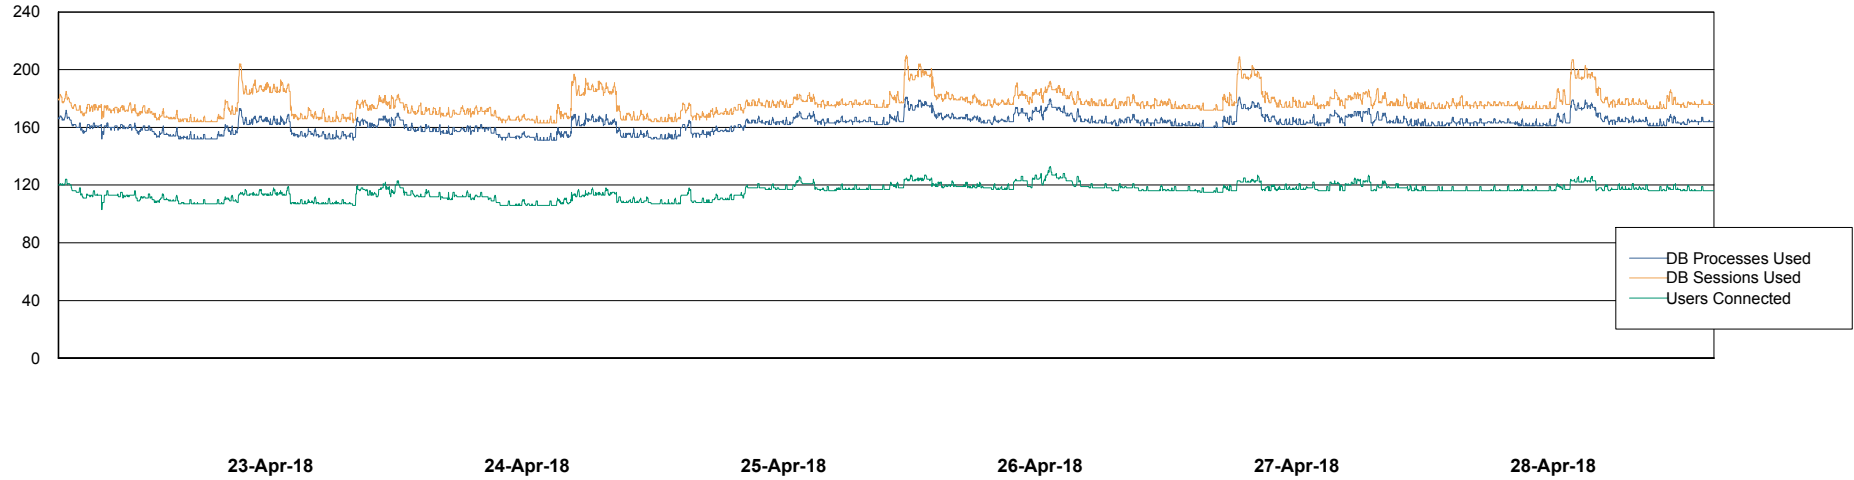

Database Performance LLGDB_Production