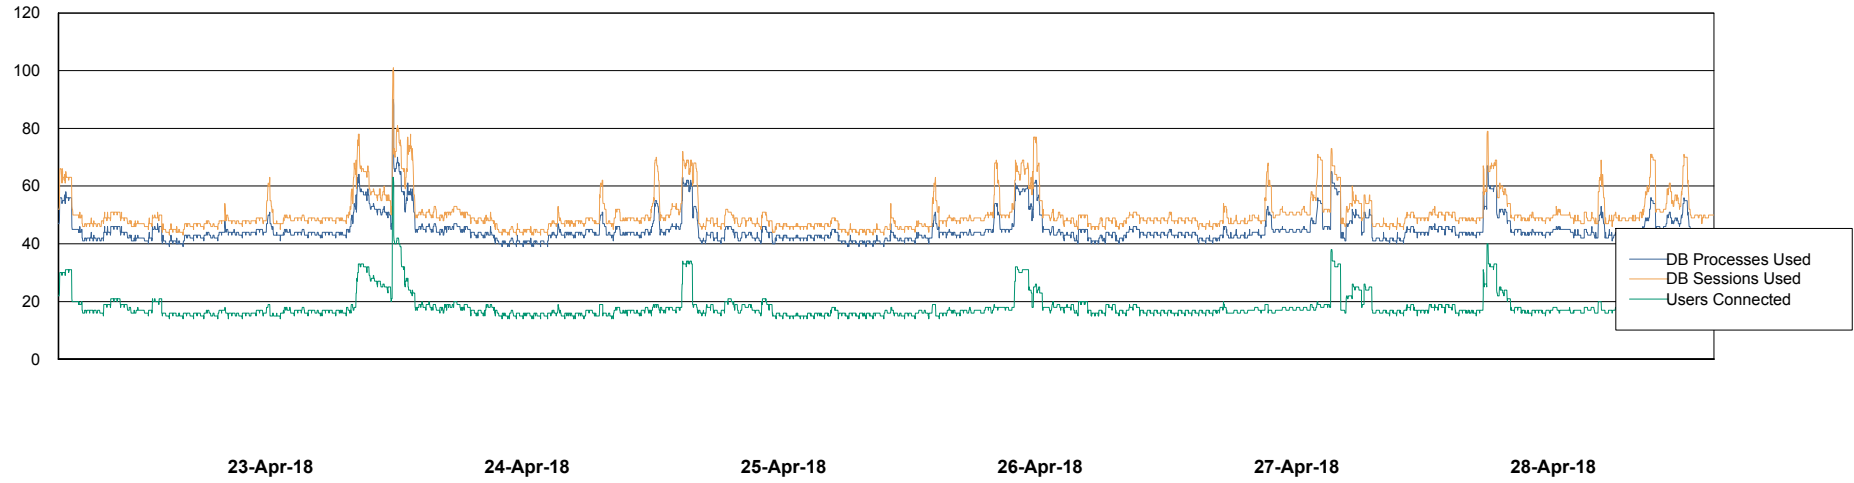

Database Performance LLGDBBI_Production