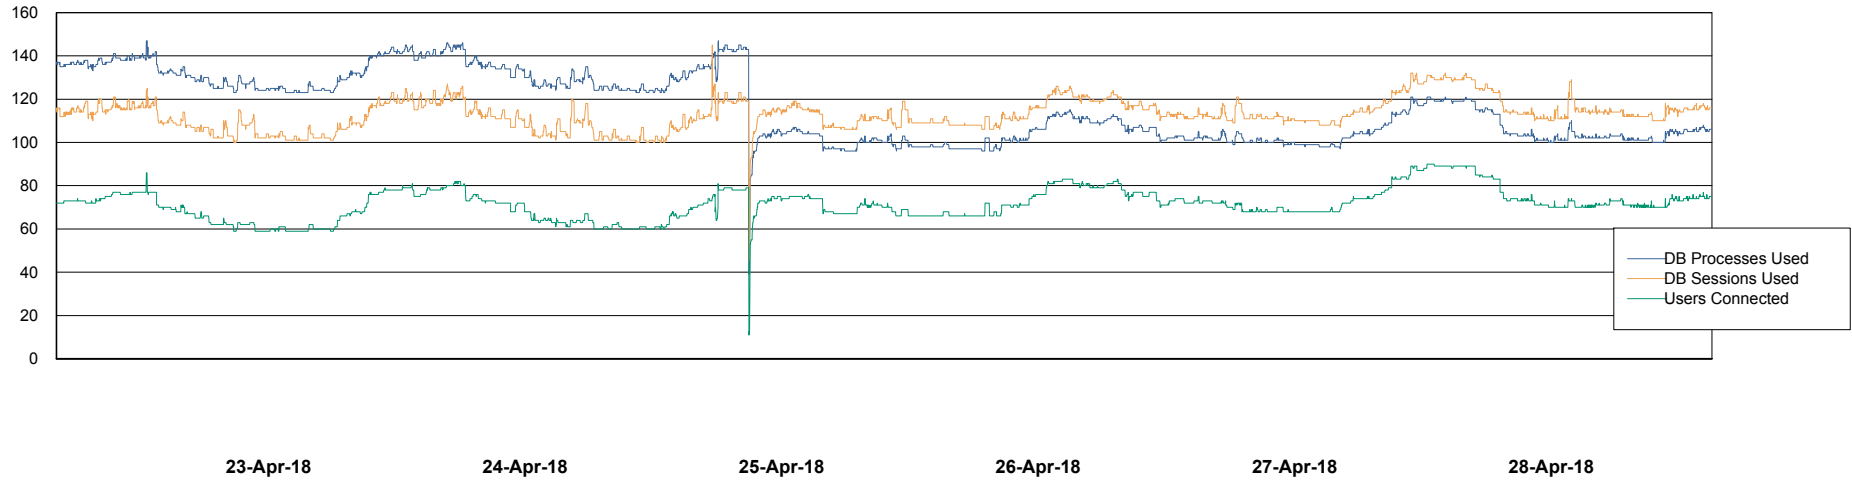

Database Performance FISDB_Production