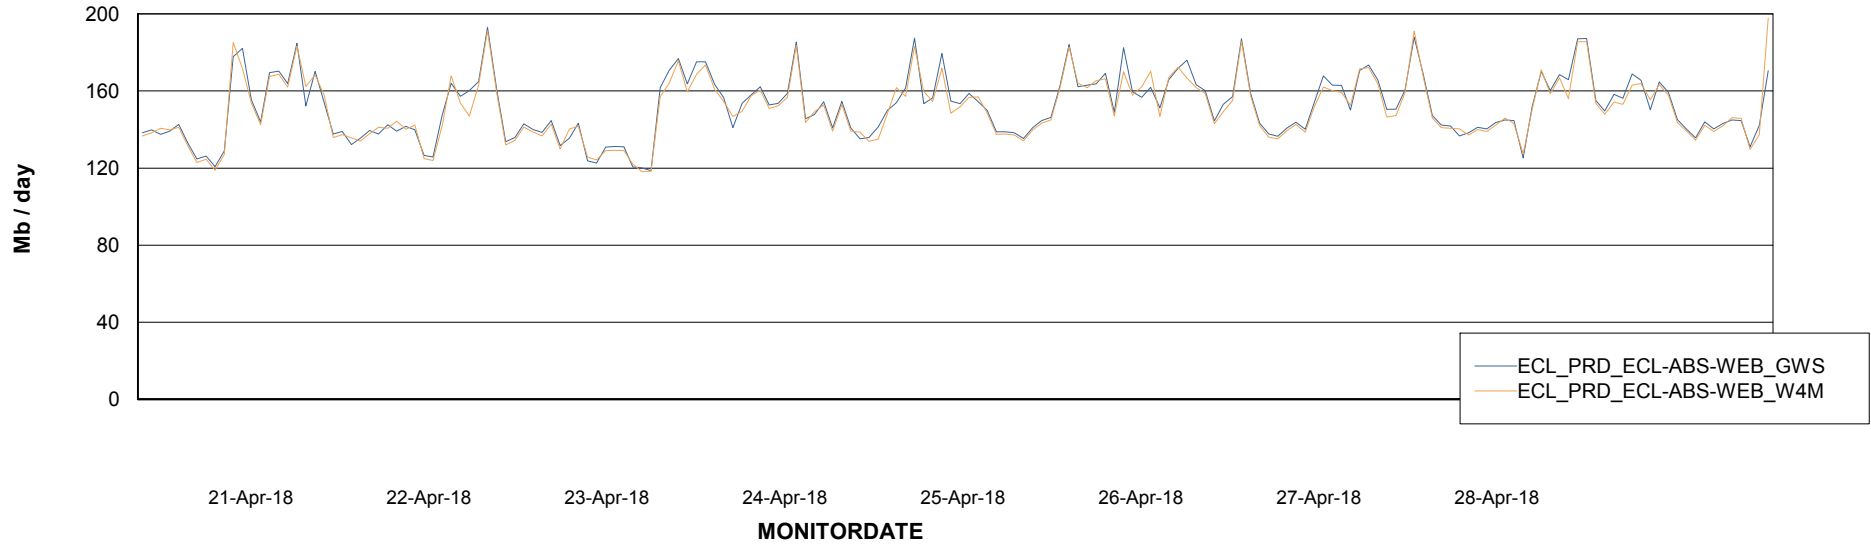

ABSSolute Application ReportServer Services

Avg memory used per ReportServer Service

Weekly SLA Customer Report

Customer ECL Production
Database ID 77

ABSSolute Web Component Services

Avg memory used per ABS Web component