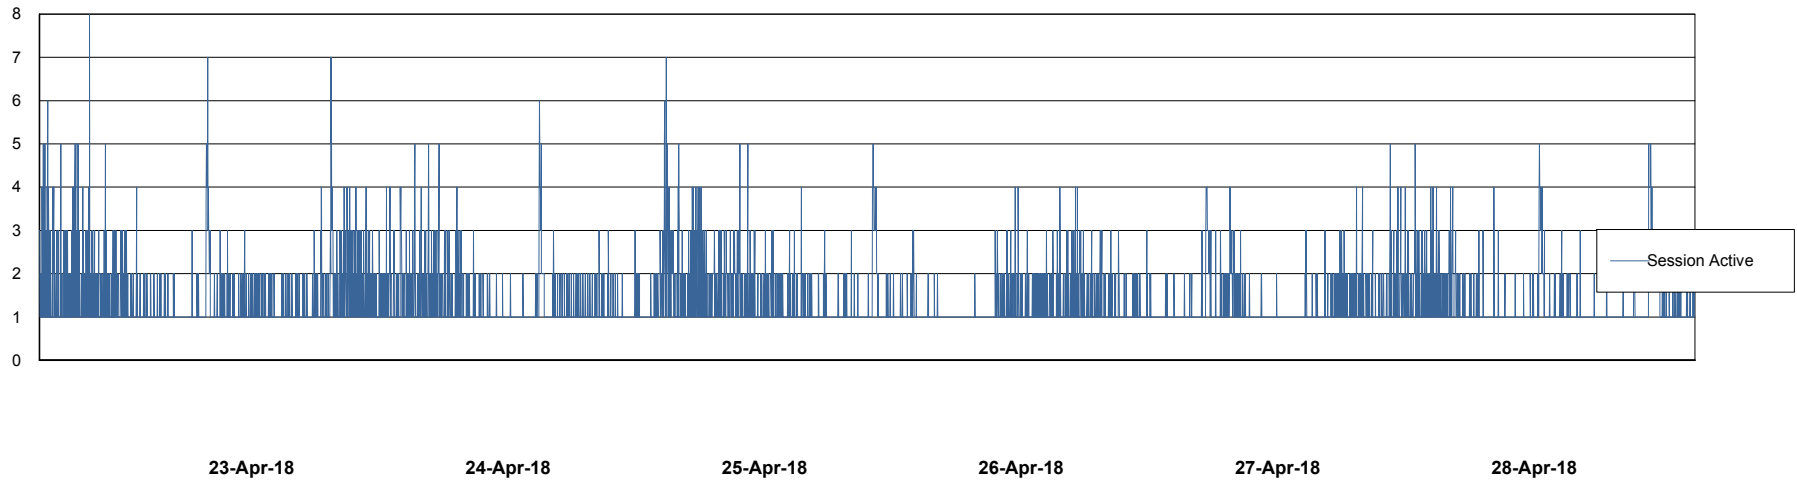

Weekly SLA Customer Report

Customer ECL Production
Database ID 77

Harddisk Usage ECL_PRD_ECL-ABS-WEB

	Free disk space on c: (%)	Total disk space on c: (Gb)
28-Apr-18	84	127
27-Apr-18	84	127
26-Apr-18	84	127
25-Apr-18	84	127
24-Apr-18	84	127
23-Apr-18	84	127
22-Apr-18	84	127

Weekly SLA Customer Report

Customer ECL Production
Database ID 77

Database Performance ECLDB_Production

Weekly SLA Customer Report

Customer ECL Production
 Database ID 77

DATABASE SIZE ECLDB_Production

Database growth over last month