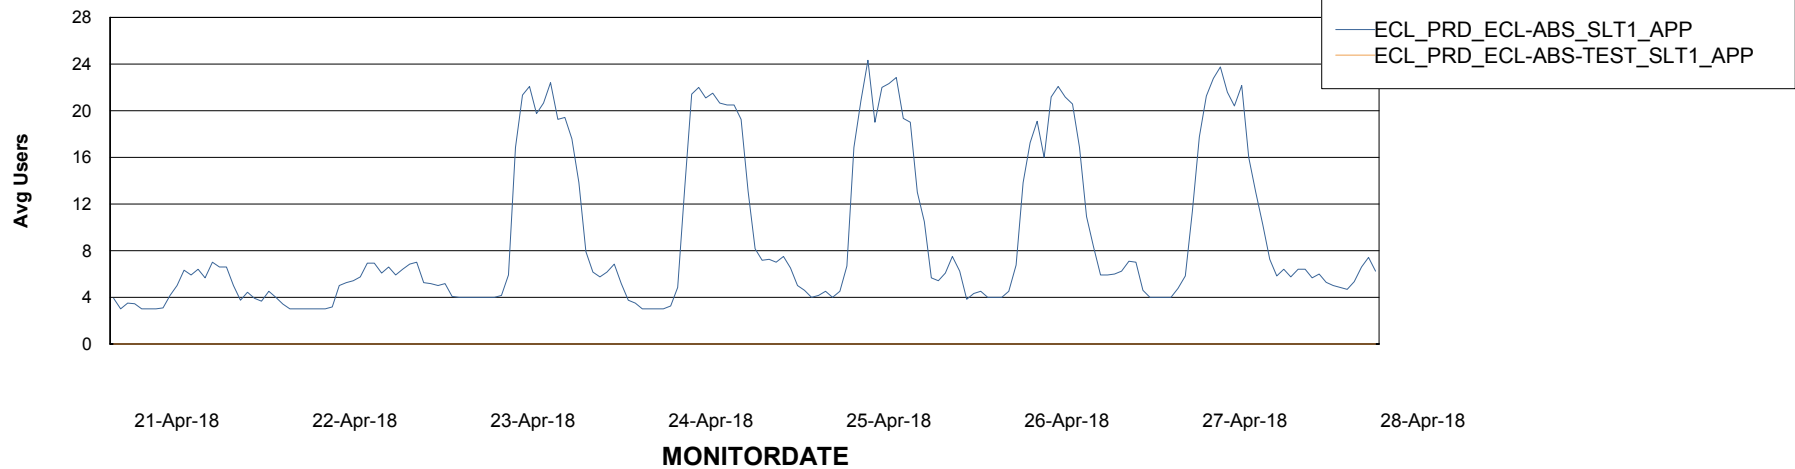

Weekly SLA Customer Report

Customer ECL Production
Database ID 77

ABSSolute Application Server Services

Avg memory used per ABS Server Service

Avg users per day per ABS server

Weekly SLA Customer Report

Customer ECL Production
Database ID 77