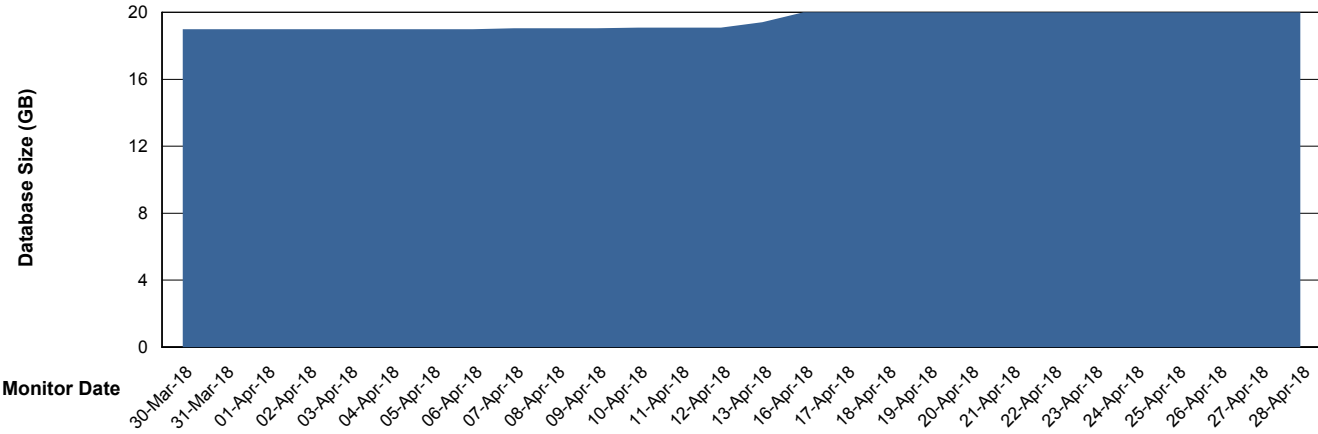

Weekly SLA Customer Report

Customer ECL Production
Database ID 77

Database Performance ECLDB_Production

Weekly SLA Customer Report

Customer ECL Production
 Database ID 77

DATABASE SIZE ECLDB_Production

Database growth over last month

Database Tablespace ECLDB_Production

Date	Tablespace Name	Filesize (Gb)	Usedsize (Gb)	Percentage free
28-Apr-18	ABSDATA	22	18	18
	INDX	8	0	100
27-Apr-18	ABSDATA	22	18	18
	INDX	8	0	100
26-Apr-18	ABSDATA	22	18	18
	INDX	8	0	100
25-Apr-18	ABSDATA	22	18	18
	INDX	8	0	100
24-Apr-18	ABSDATA	20	18	10
	INDX	8	0	100
23-Apr-18	ABSDATA	20	18	10
	INDX	8	0	100
22-Apr-18	ABSDATA	20	18	10
	INDX	8	0	100