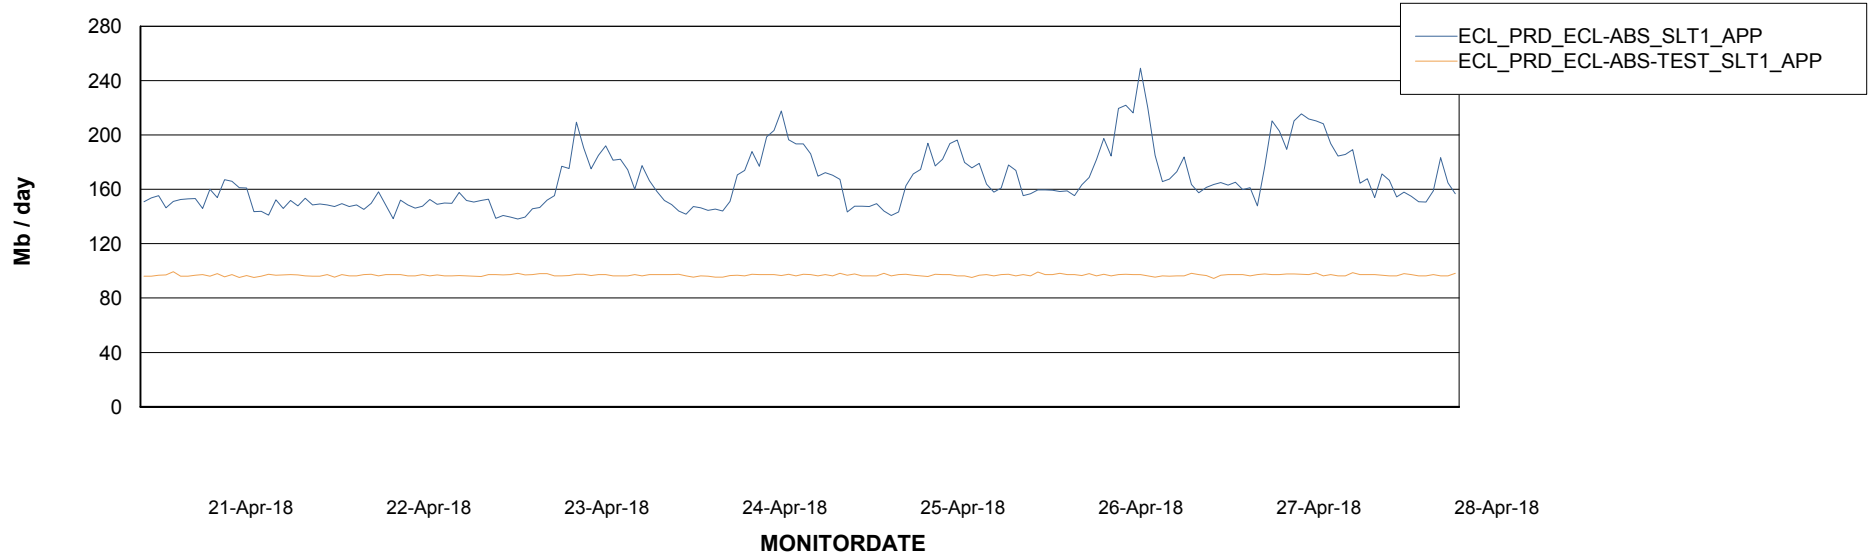

Weekly SLA Customer Report

Customer ECL Production
Database ID 77

Database Performance ECLDB_Production

Weekly SLA Customer Report

Customer ECL Production
 Database ID 77

DATABASE SIZE ECLDB_Production

Database growth over last month

Database Tablespace ECLDB_Production

Date	Tablespace Name	Filesize (Gb)	Usedsize (Gb)	Percentage free
28-Apr-18	ABSDATA	22	18	18
	INDX	8	0	100
27-Apr-18	ABSDATA	22	18	18
	INDX	8	0	100
26-Apr-18	ABSDATA	22	18	18
	INDX	8	0	100
25-Apr-18	ABSDATA	22	18	18
	INDX	8	0	100
24-Apr-18	ABSDATA	20	18	10
	INDX	8	0	100
23-Apr-18	ABSDATA	20	18	10
	INDX	8	0	100
22-Apr-18	ABSDATA	20	18	10
	INDX	8	0	100

Weekly SLA Customer Report

Customer ECL Production
Database ID 77

ABSSolute Application Server Services

Avg memory used per ABS Server Service

Avg users per day per ABS server

Weekly SLA Customer Report

Customer ECL Production
Database ID 77