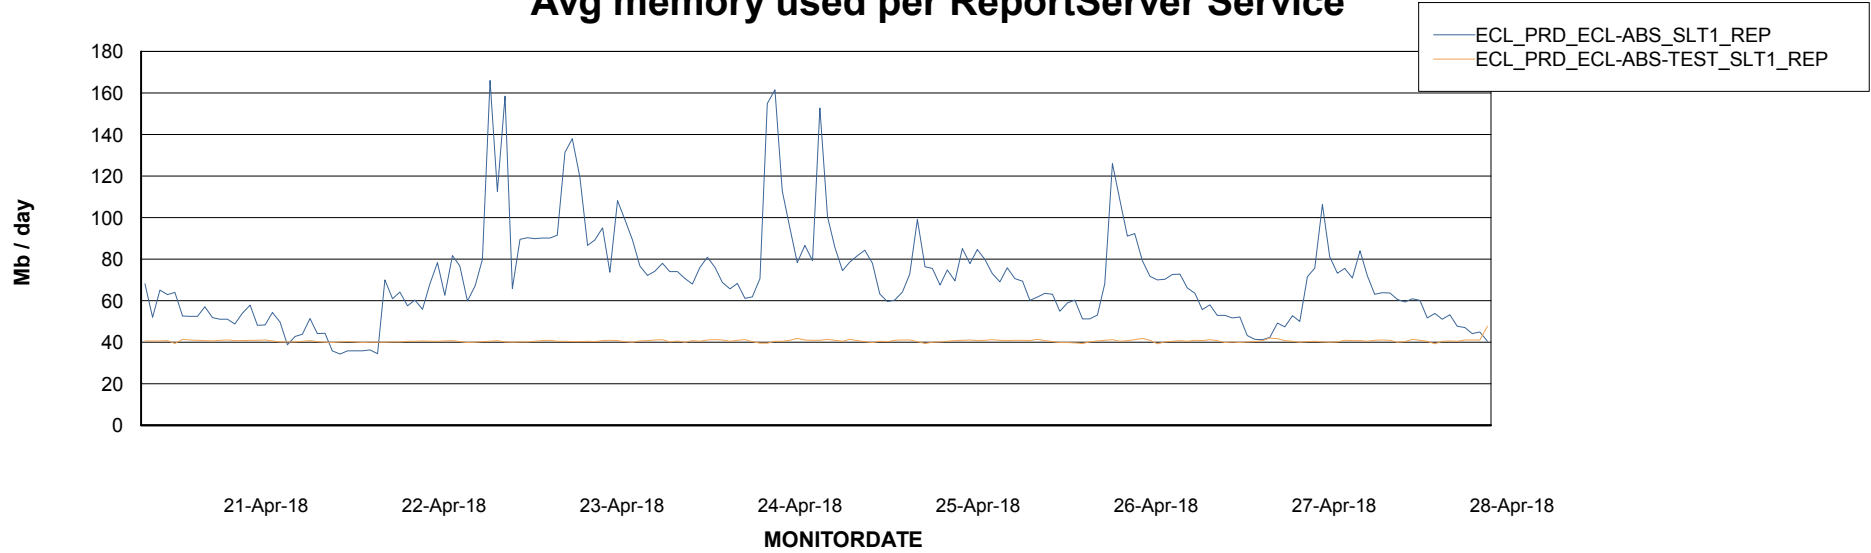

ABSSolute Application ReportServer Services

Avg memory used per ReportServer Service