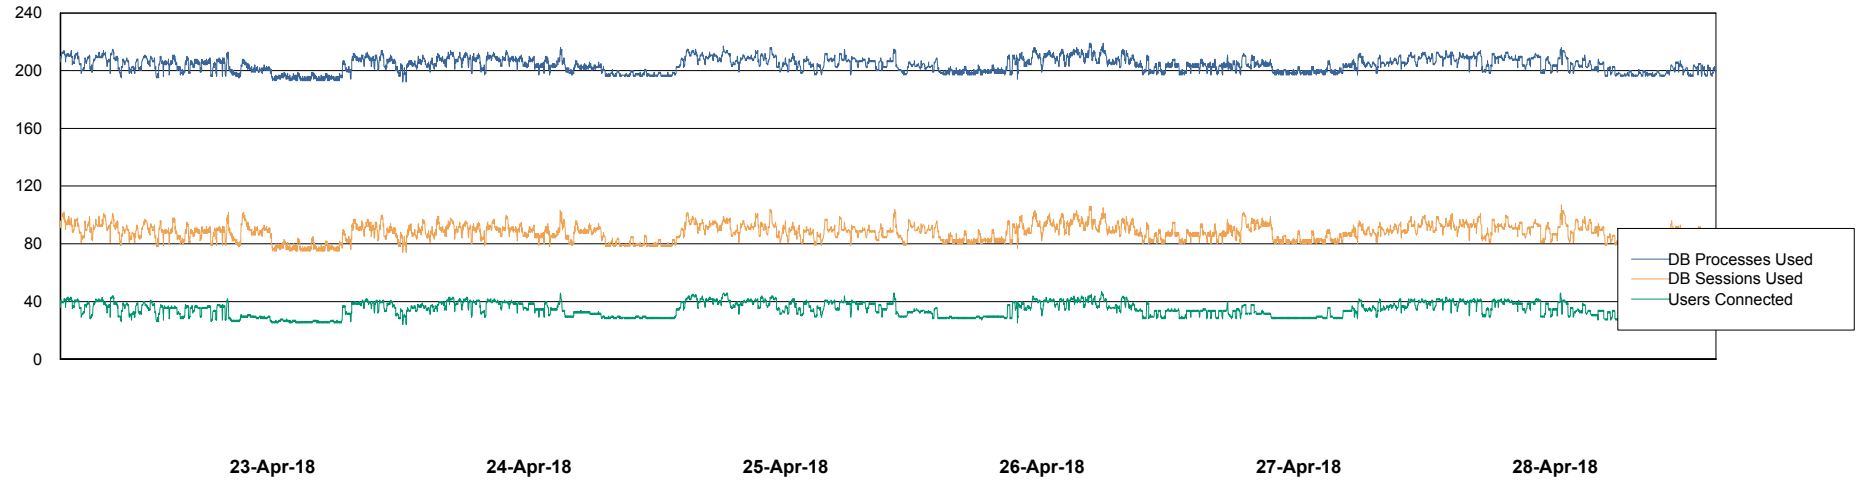

Weekly SLA Customer Report

Customer ECL Production
Database ID 77

Harddisk Usage ECL_PRD_ECL-ABS-WEB

	Free disk space on c: (%)	Total disk space on c: (Gb)
28-Apr-18	84	127
27-Apr-18	84	127
26-Apr-18	84	127
25-Apr-18	84	127
24-Apr-18	84	127
23-Apr-18	84	127
22-Apr-18	84	127

Weekly SLA Customer Report

Customer ECL Production
Database ID 77

Database Performance ECLDB_Production

Weekly SLA Customer Report

Customer ECL Production
 Database ID 77

DATABASE SIZE ECLDB_Production

Database growth over last month