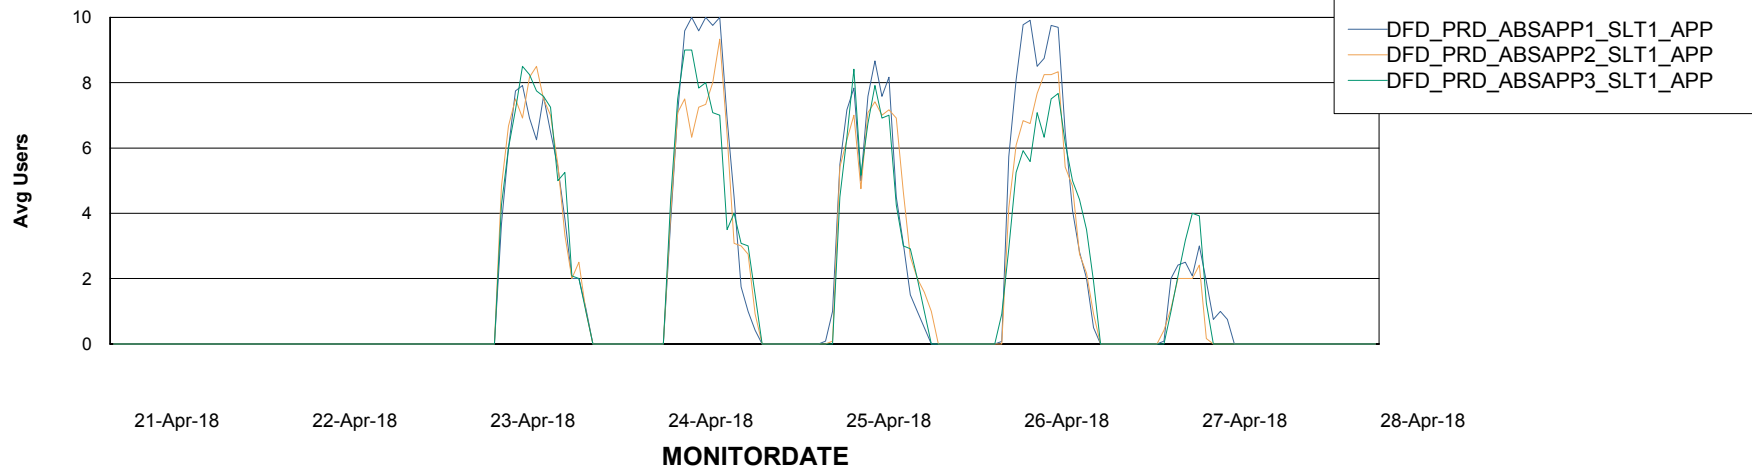

Avg users per day per ABS server