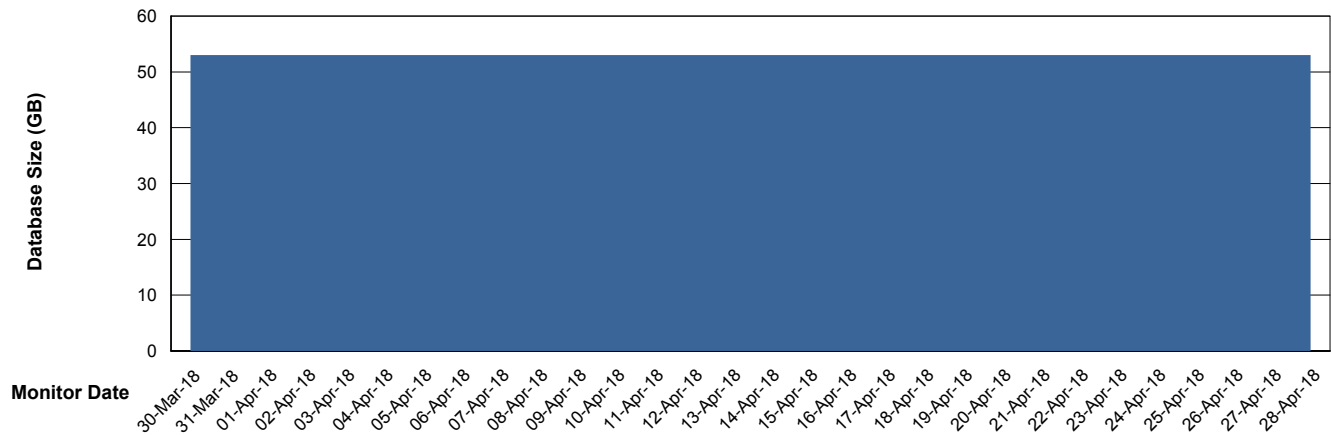

# Weekly SLA Customer Report

Customer DFD Production  
Database ID 39

DATABASE SIZE DFDDDB\_Production

### Database growth over last month

DATABASE SIZE DFDDDBI\_Production

### Database growth over last month