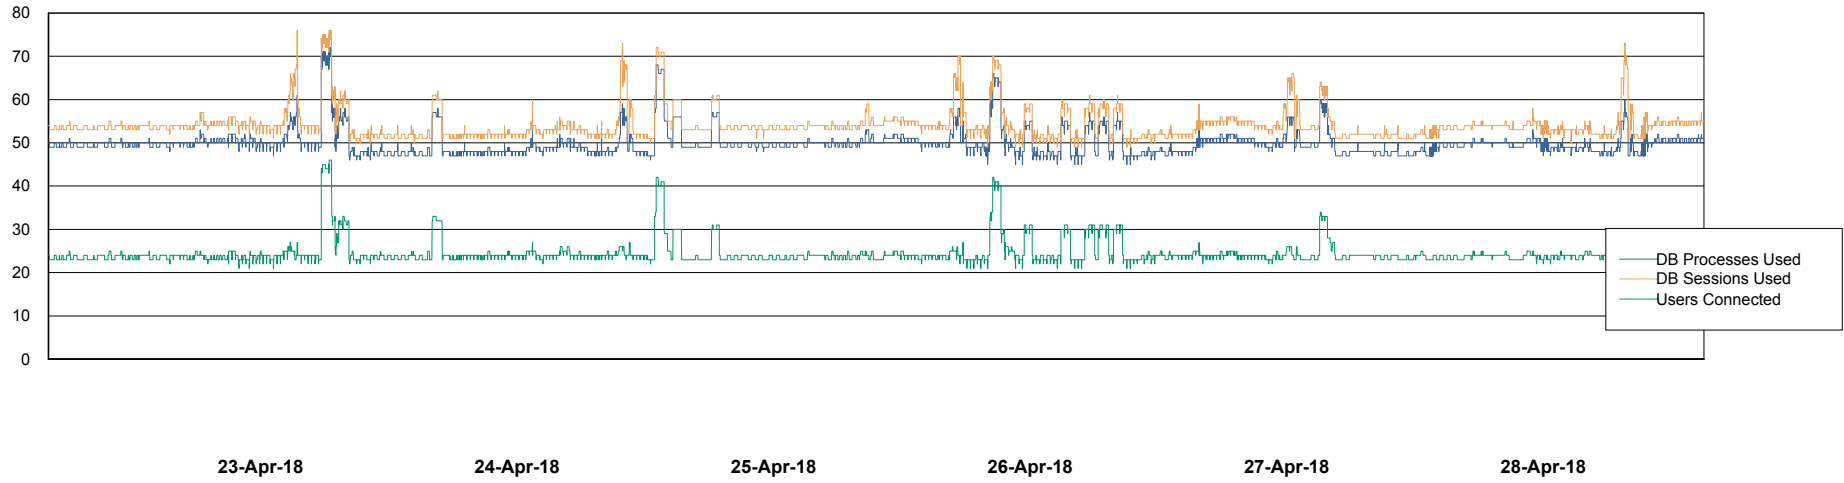

Database Performance DFDDDBBI_Production