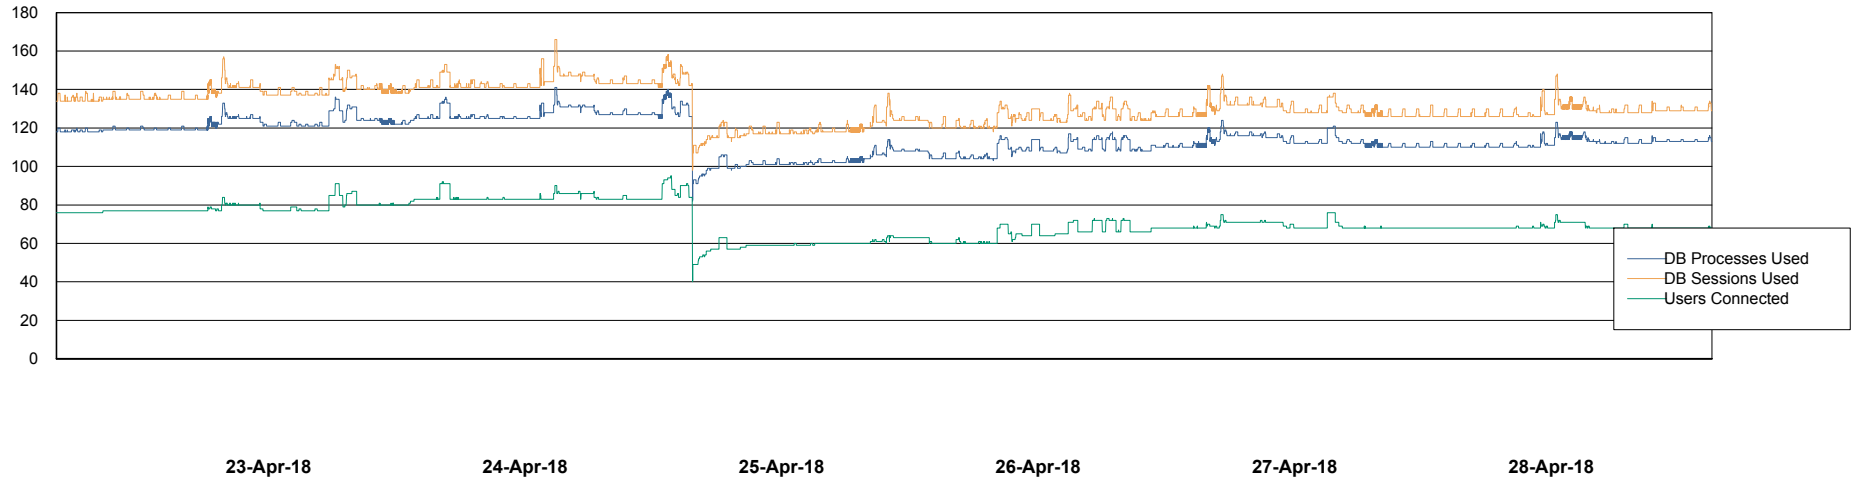

Database Performance DFDDB_Production