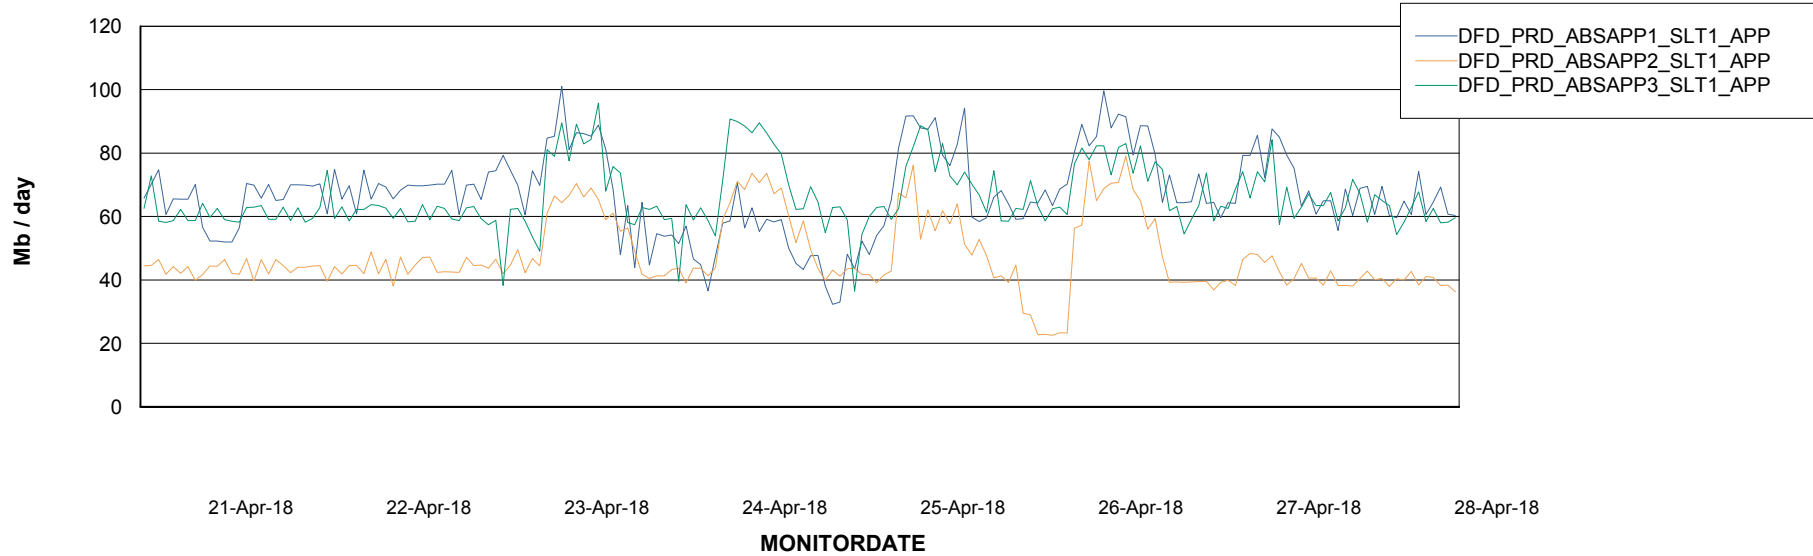

ABSSolute Application Server Services

Avg memory used per ABS Server Service