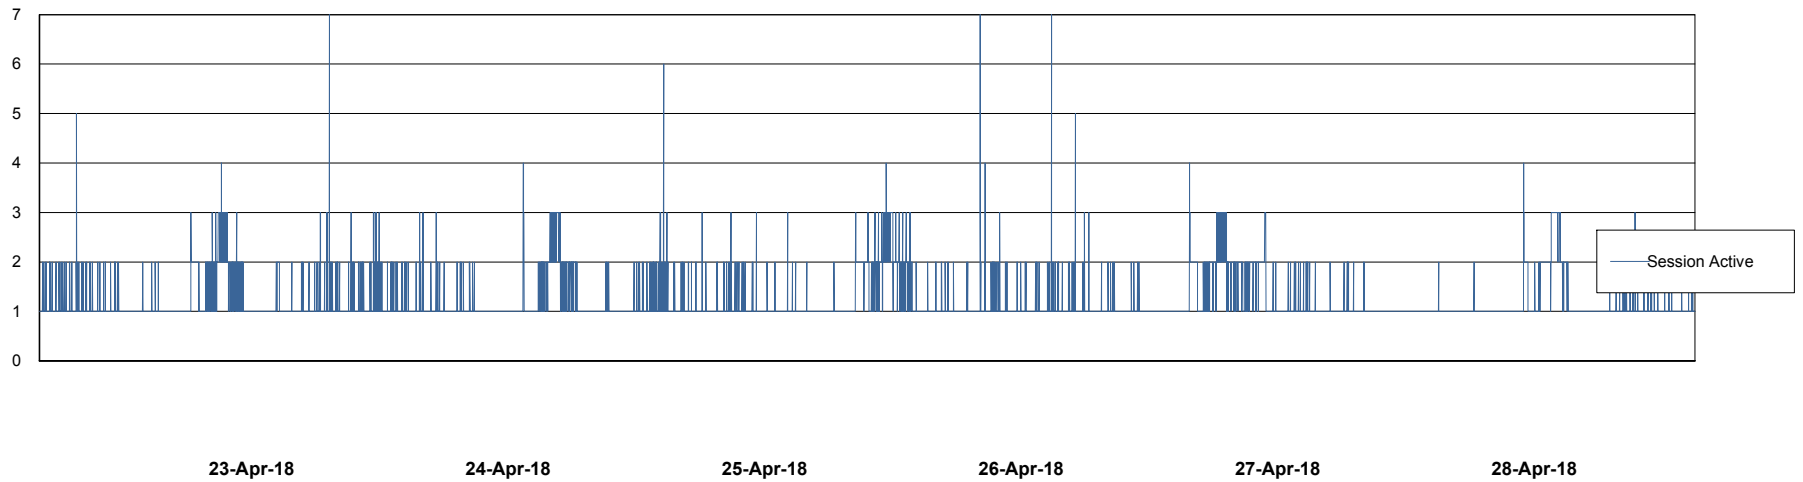

Database Performance DFDDB_Production