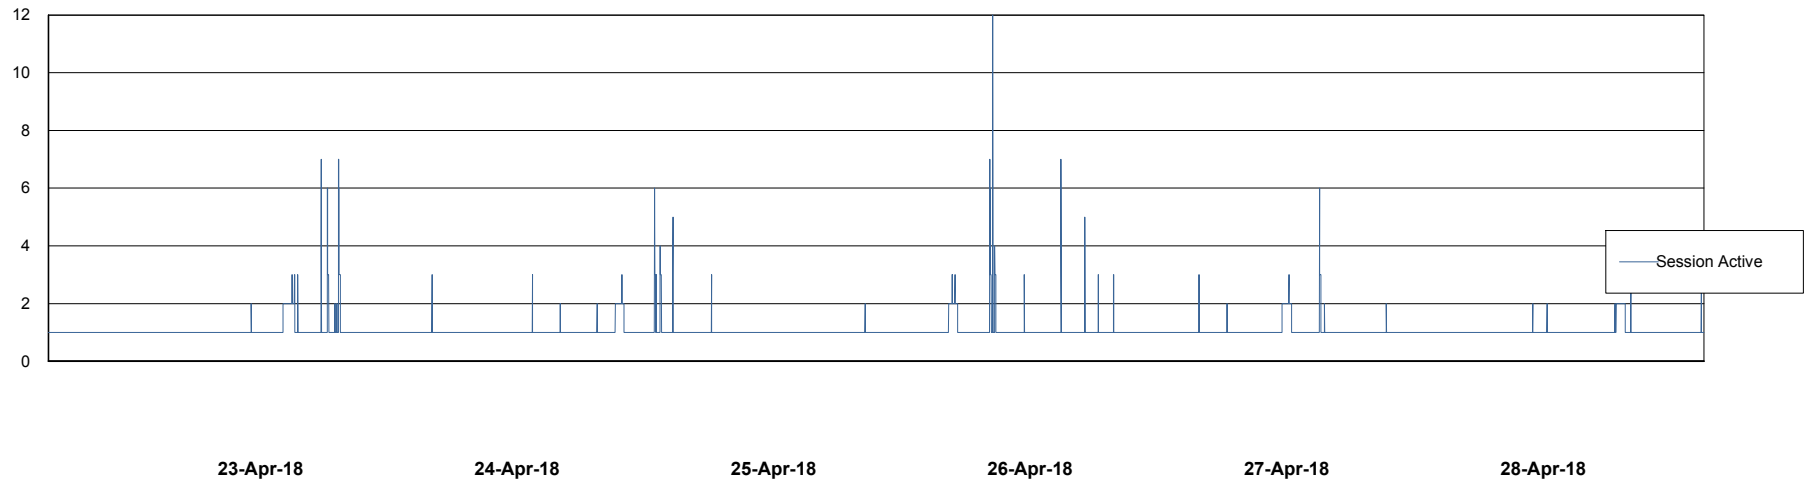

Database Performance DFDDDBBI_Production