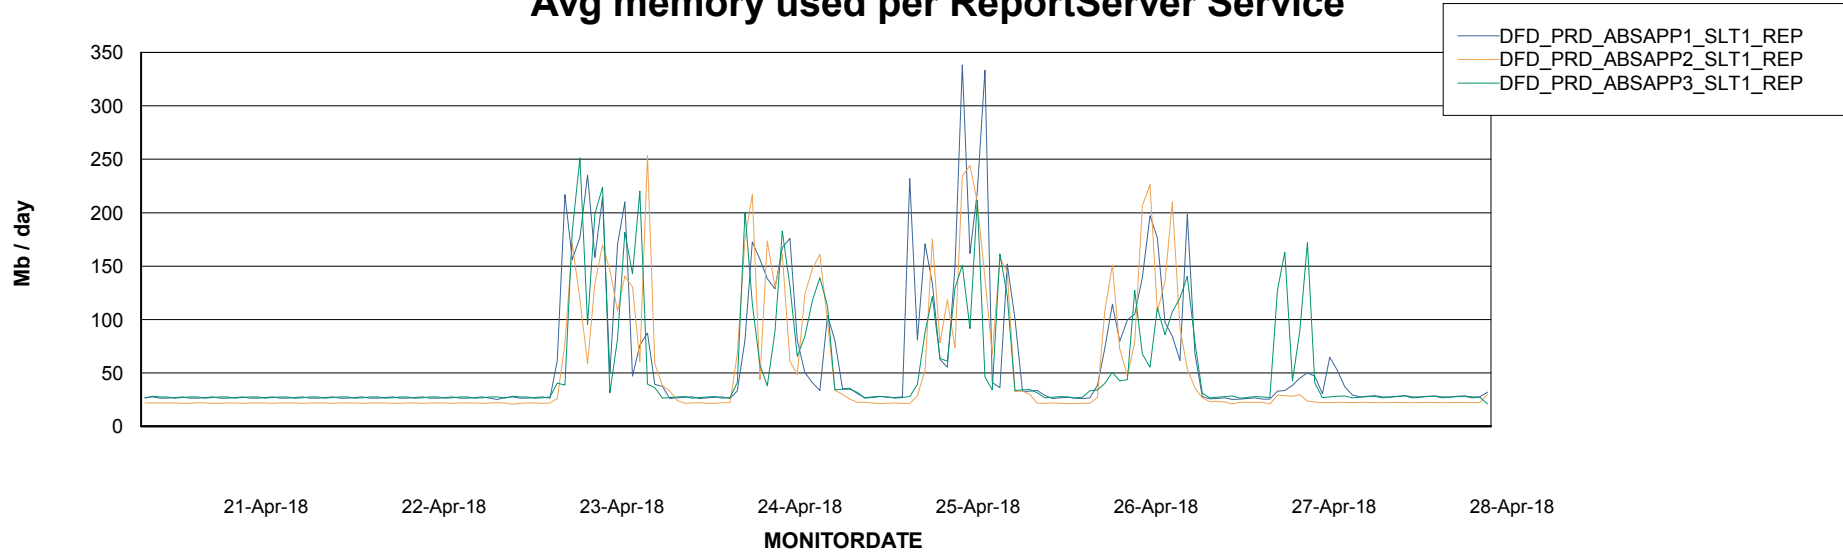

ABSSolute Application ReportServer Services

Avg memory used per ReportServer Service