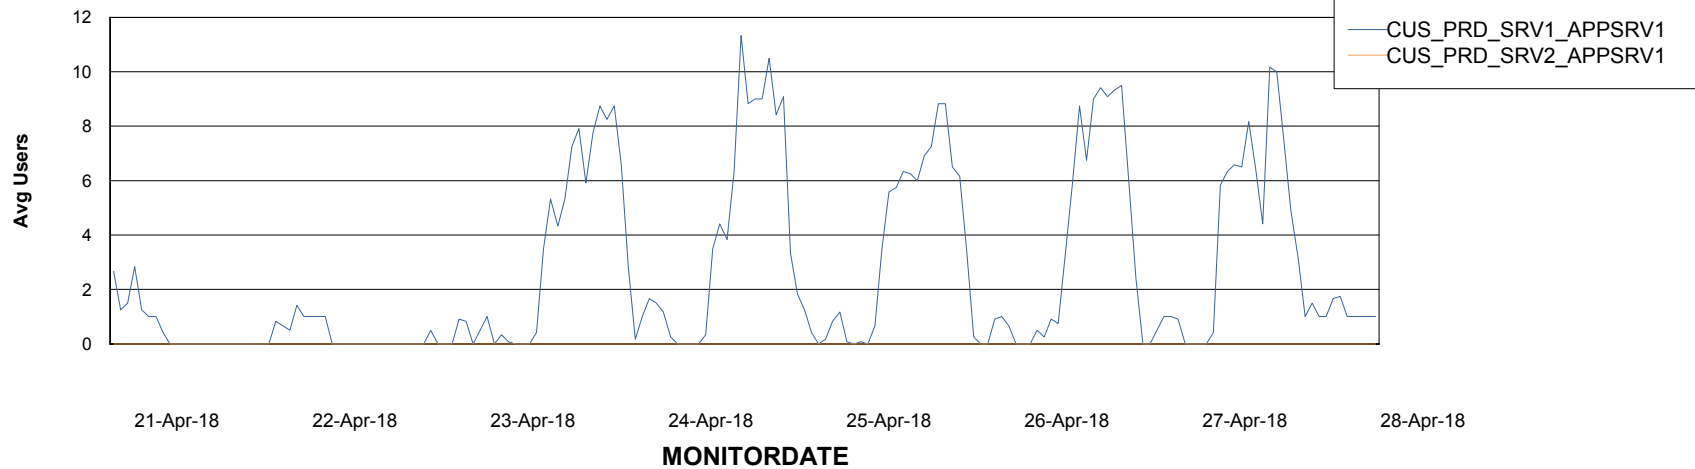

Weekly SLA Customer Report

Customer CUS Production
Database ID 84

ABSSolute Application Server Services

Avg memory used per ABS Server Service

Avg users per day per ABS server

Weekly SLA Customer Report

Customer CUS Production
Database ID 84