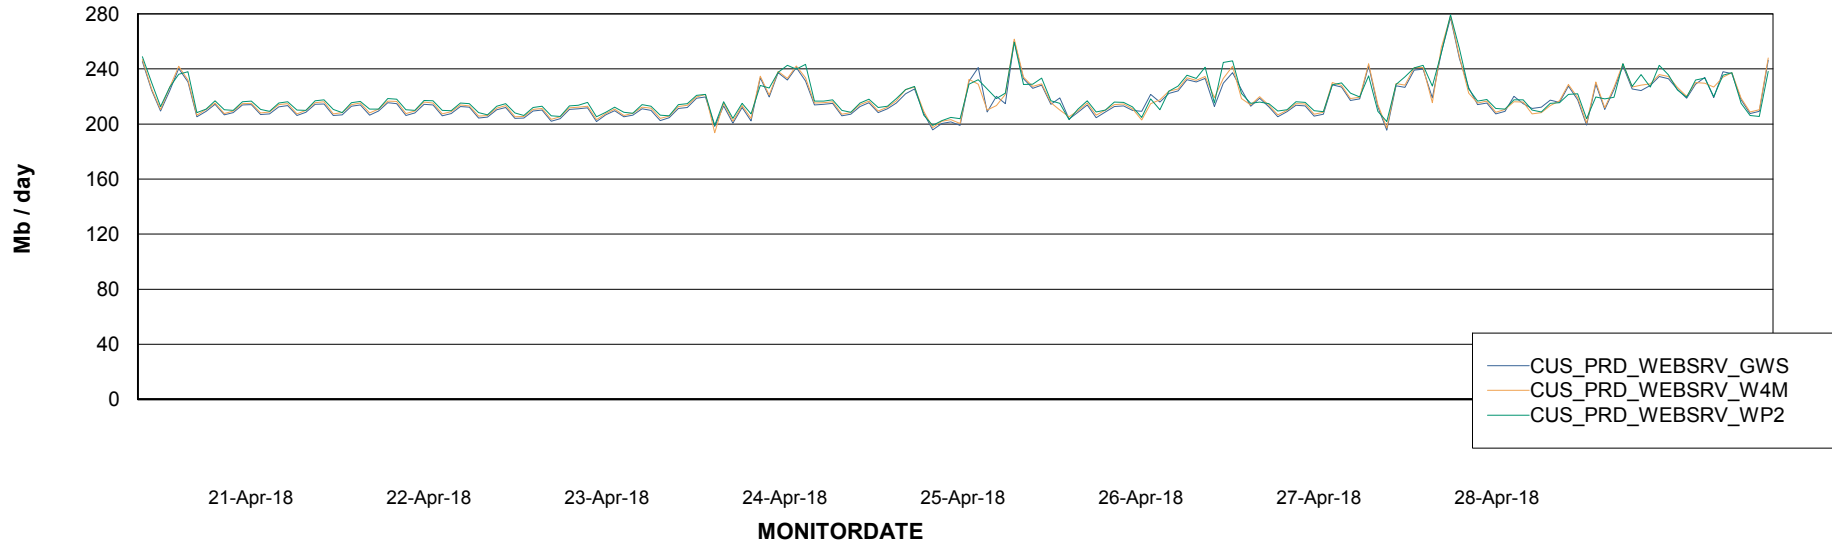

ABSolute Web Component Services

Avg memory used per ReportServer Service

Weekly SLA Customer Report

Customer CUS Production
Database ID 84

ABSSolute Web Component Services

Avg memory used per ABS Web component