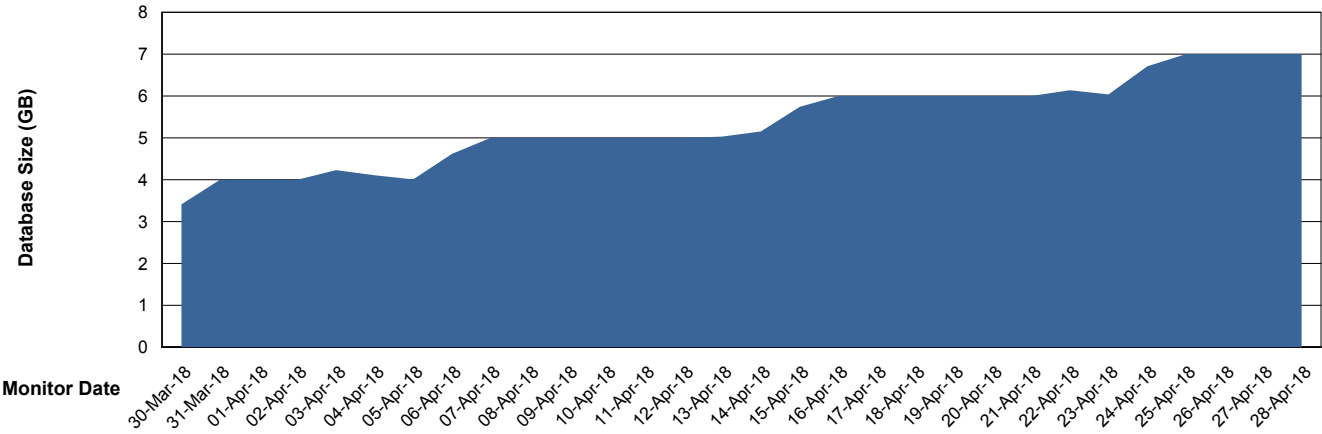

DATABASE SIZE CUS_ProdDB_Primary

Database growth over last month