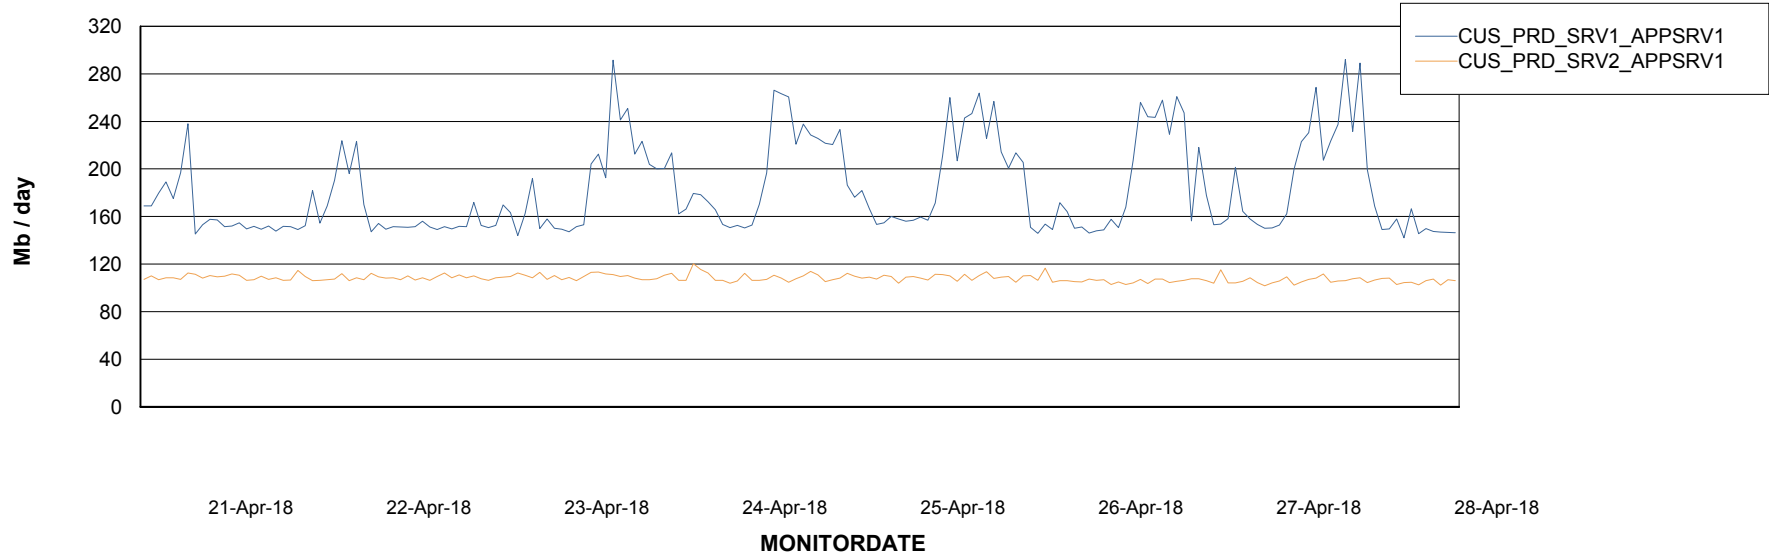

ABSSolute Application Server Services

Avg memory used per ABS Server Service