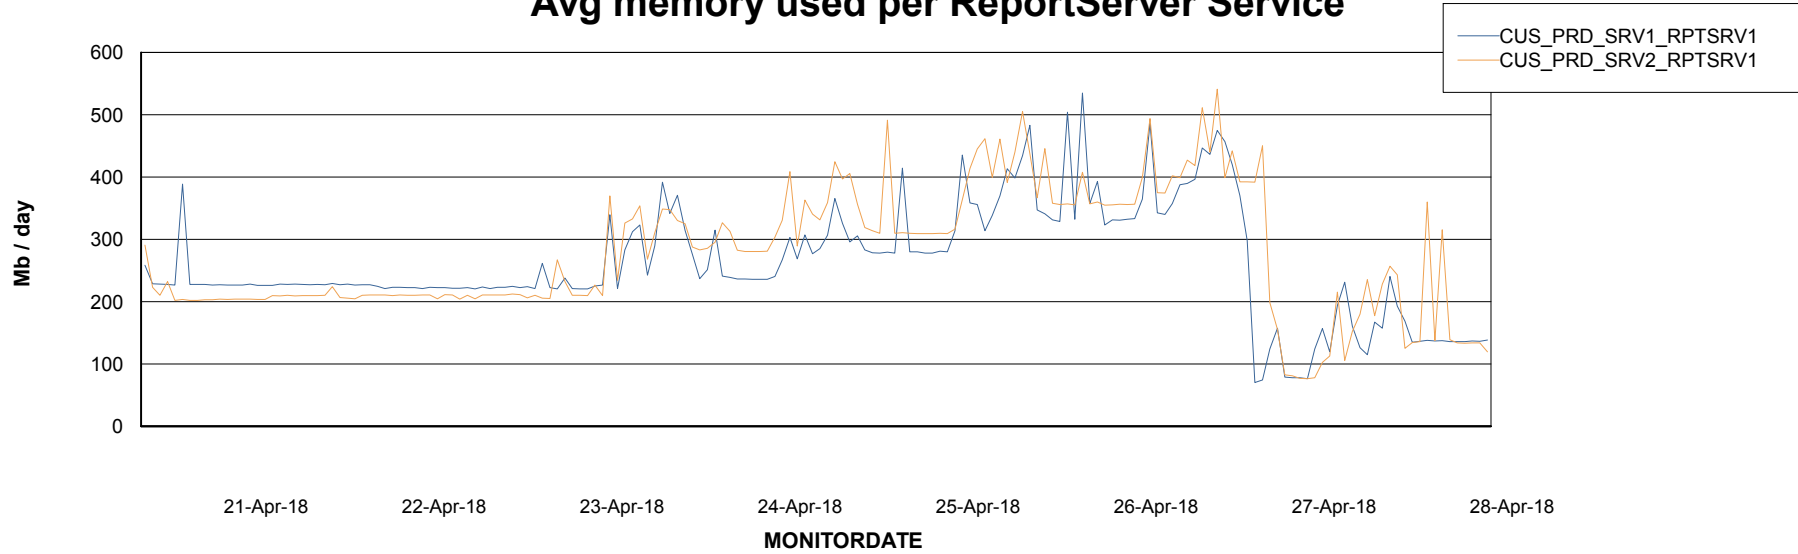

ABSolute Web Component Services

Avg memory used per ReportServer Service