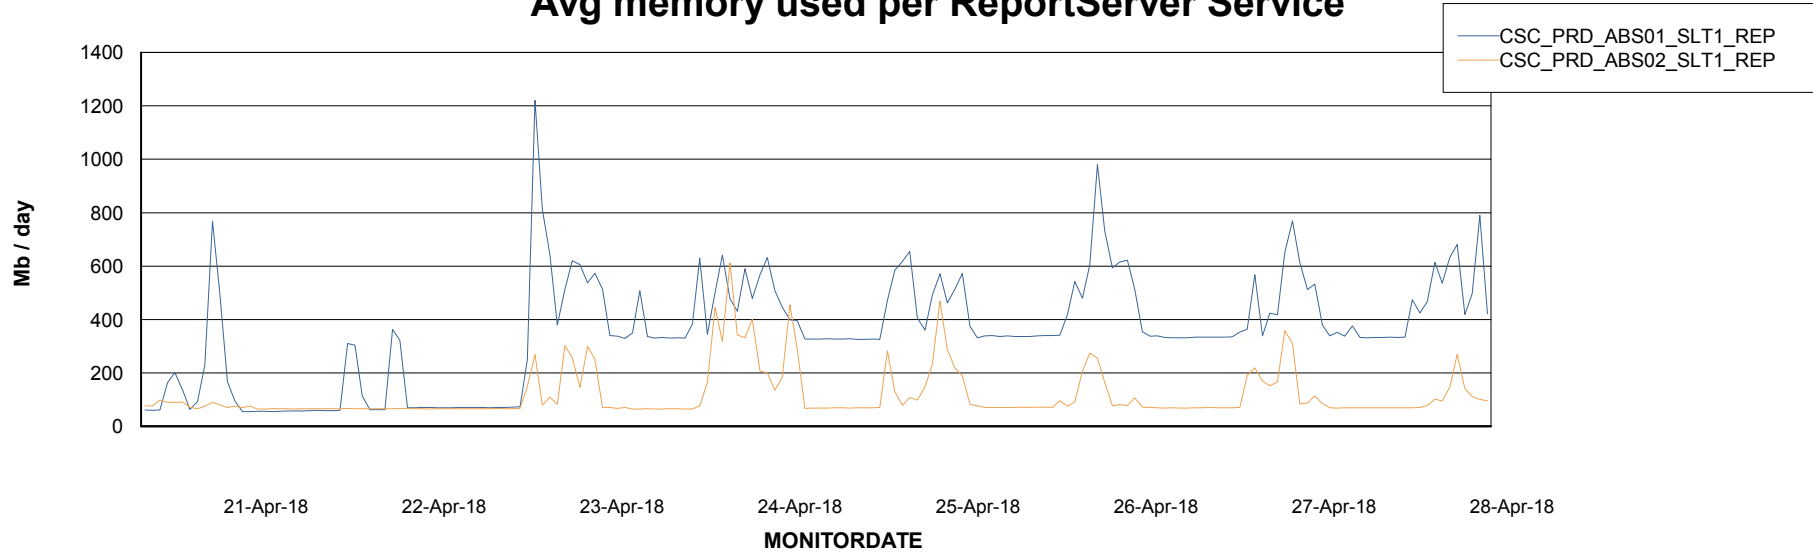

Avg memory used per ABS Server Service

Avg users per day per ABS server

Weekly SLA Customer Report

Customer CSC_Production
Database ID 50

ABSSolute Application ReportServer Services

Avg memory used per ReportServer Service