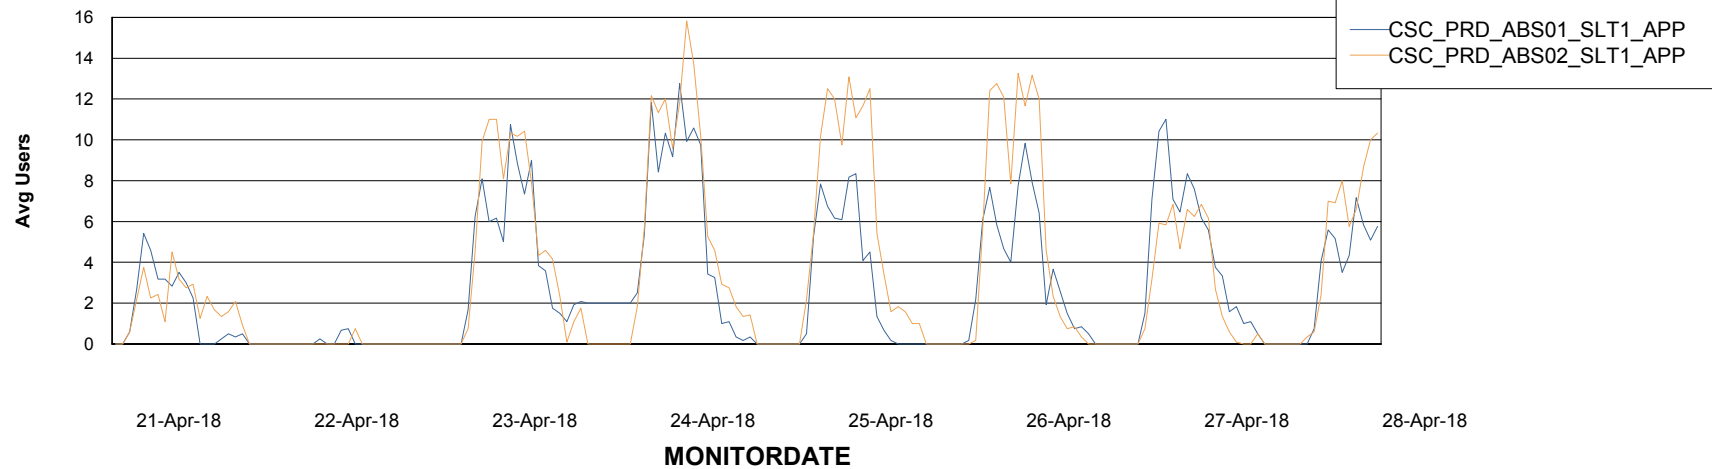

Avg users per day per ABS server