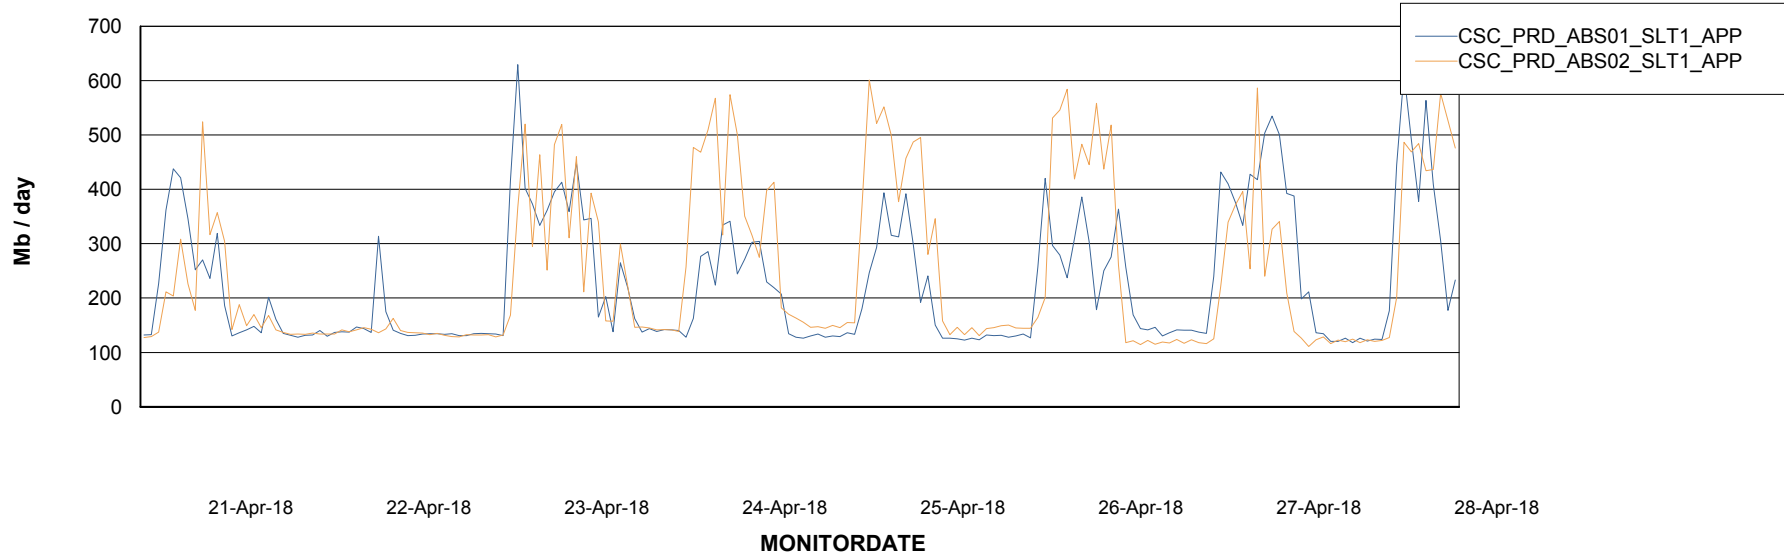

ABSSolute Application Server Services

Avg memory used per ABS Server Service