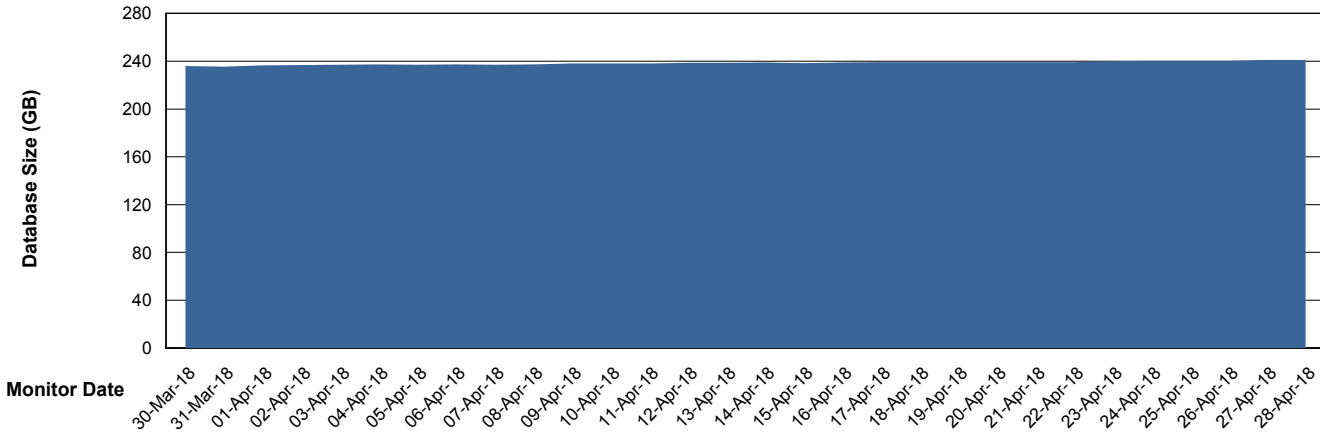

Weekly SLA Customer Report

Customer CSC_Production
Database ID 50

Database Performance CSCDB_Primary

Weekly SLA Customer Report

Customer CSC_Production
Database ID 50

Database Performance CSCDB_Standby

Weekly SLA Customer Report

Customer CSC_Production
 Database ID 50

DATABASE SIZE CSCDB_Primary

Database growth over last month

Database Tablespace CSCDB_Primary

Date	Tablespace Name	Filesize (Gb)	Usedsize (Gb)	Percentage free
28-Apr-18	ABSDATA	127	89	30
	INDX	176	150	15
27-Apr-18	ABSDATA	127	89	30
	INDX	176	150	15
26-Apr-18	ABSDATA	127	89	30
	INDX	176	149	15
25-Apr-18	ABSDATA	127	89	30
	INDX	176	149	15
24-Apr-18	ABSDATA	127	89	30
	INDX	176	149	15
23-Apr-18	ABSDATA	127	89	30
	INDX	176	149	15
22-Apr-18	ABSDATA	127	88	31
	INDX	176	149	15