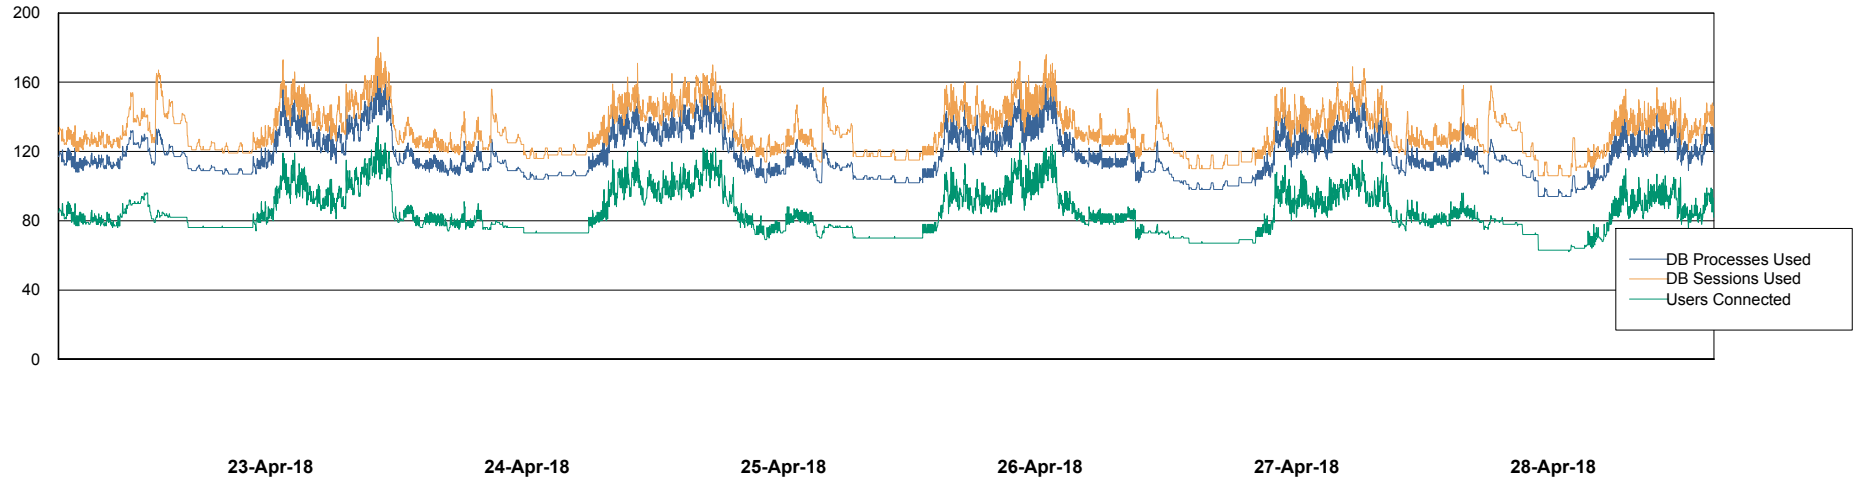

Database Performance CSCDB_Primary