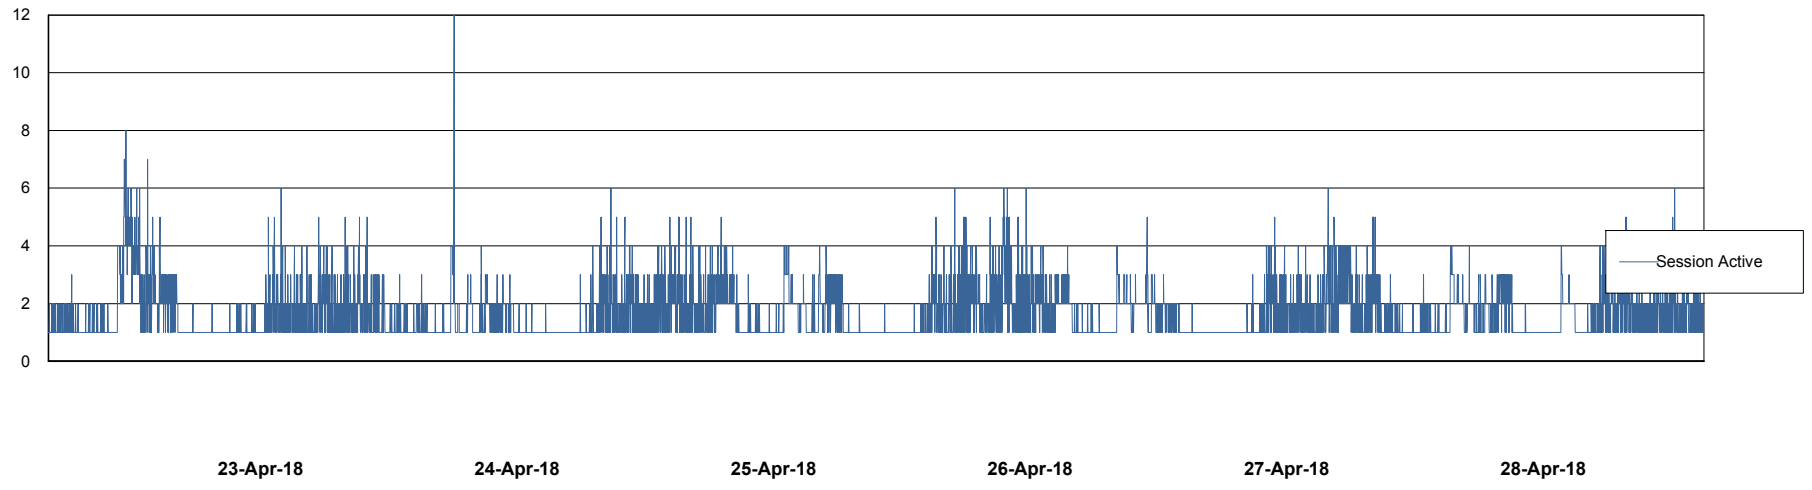

Database Performance CSCDB_Primary