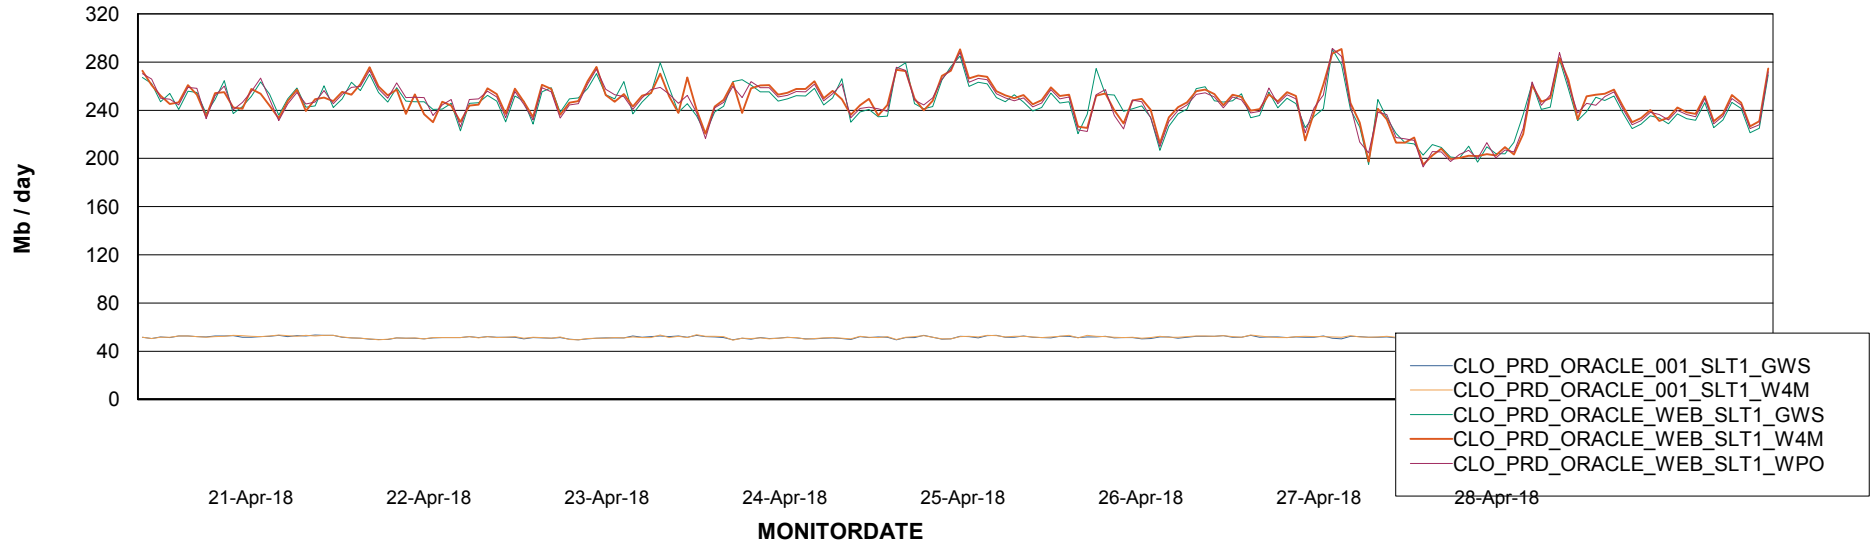

ABSolute Web Component Services

Avg memory used per ABS Web component