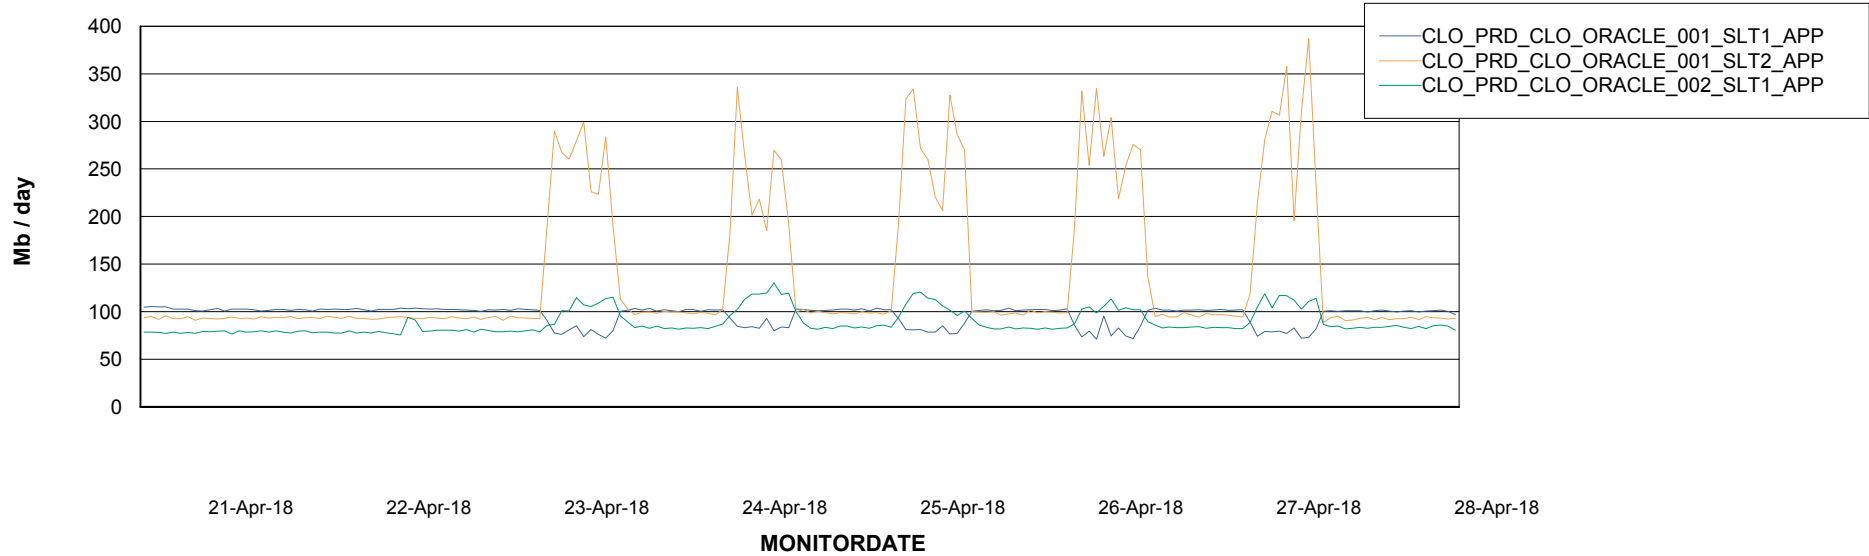

Standby Database Health CLO Production

Recovery lag for last 7 days

Weekly SLA Customer Report

Customer CLO Production
Database ID 38

ABSSolute Application Server Services

Avg memory used per ABS Server Service