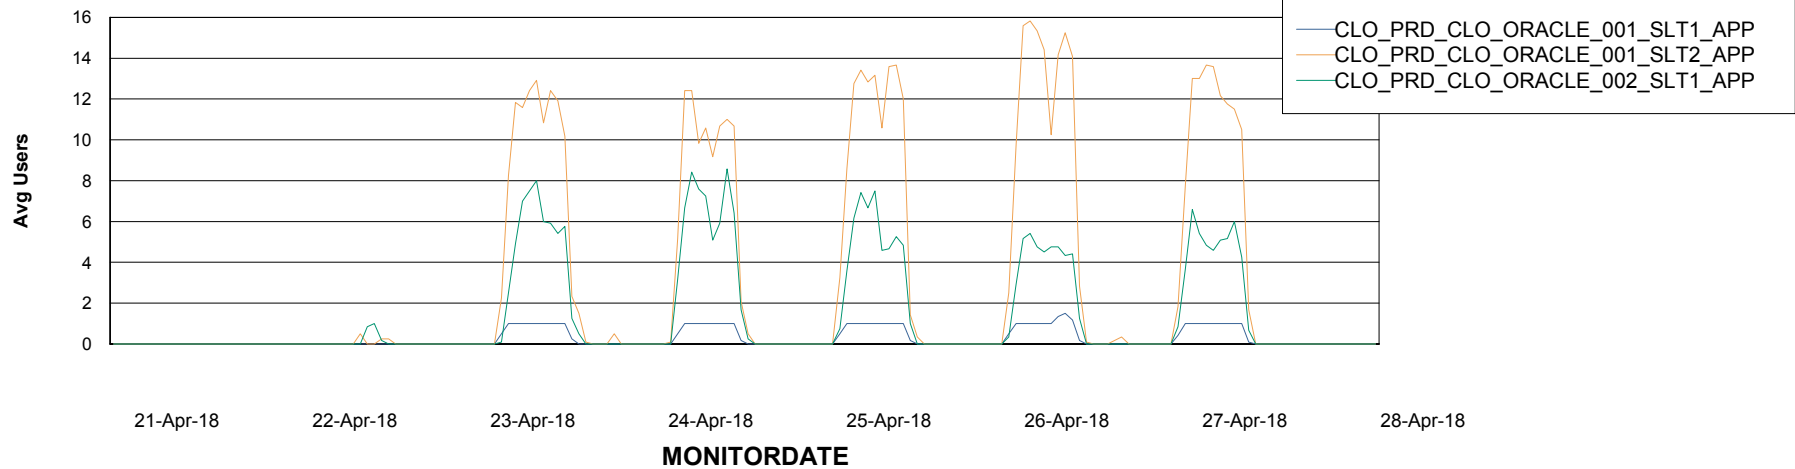

Avg users per day per ABS server