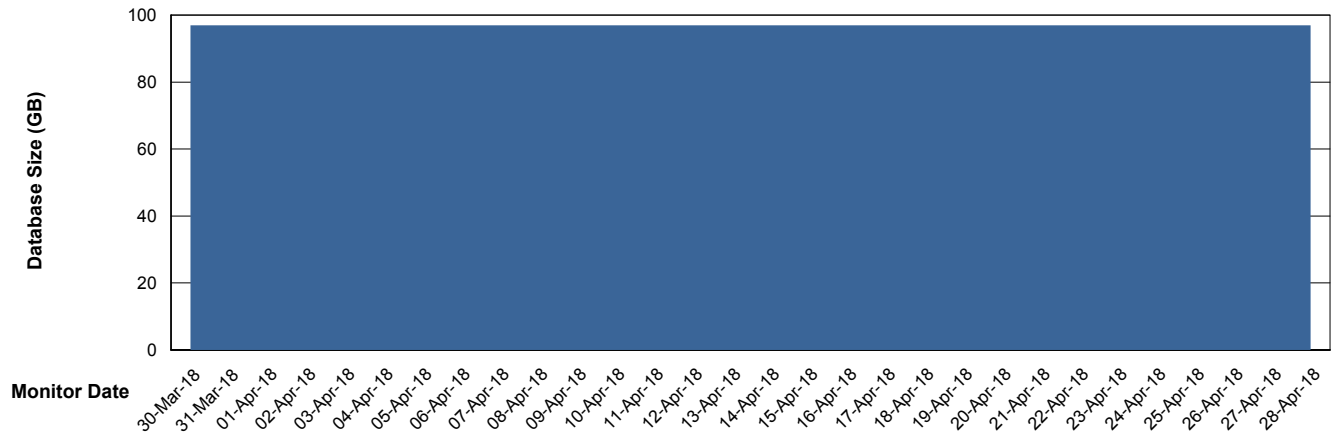

DATABASE SIZE CLODB_Test

Database growth over last month