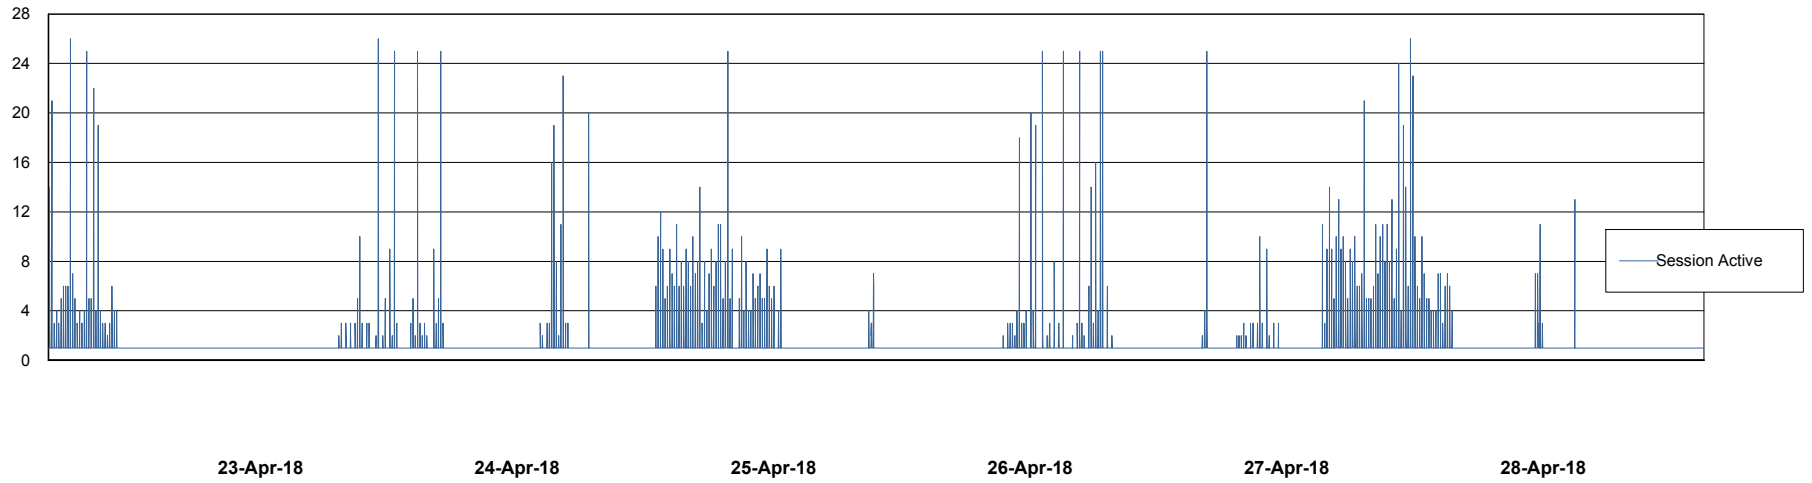

Weekly SLA Customer Report

Customer CLO Production
Database ID 38

Database Performance CLODB_Production

Weekly SLA Customer Report

Customer CLO Production
Database ID 38

Database Performance CLODB_Standby

Weekly SLA Customer Report