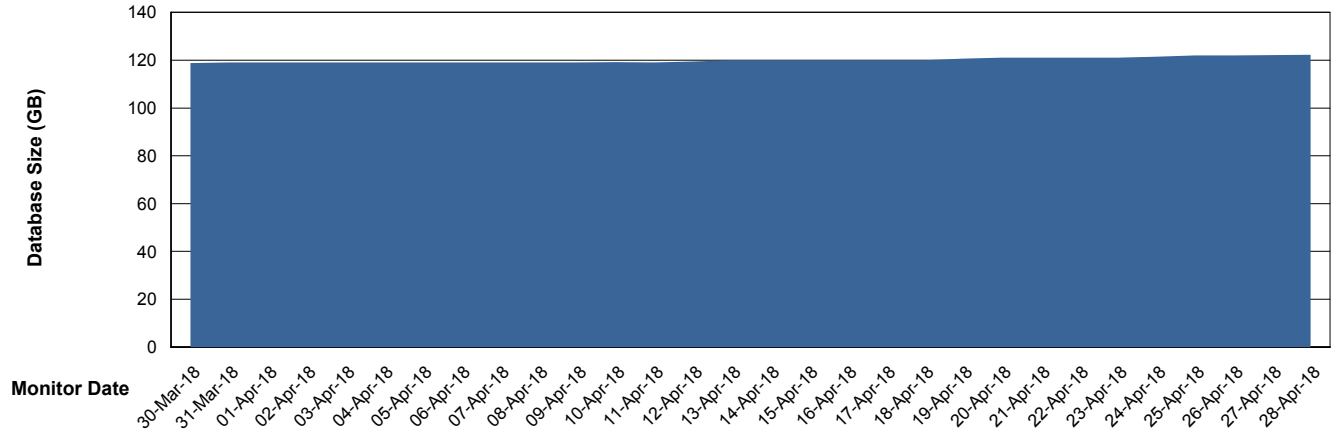

Customer CLO Production
Database ID 38

Database Performance CLODB_Test

Weekly SLA Customer Report

Customer CLO Production
Database ID 38

DATABASE SIZE CLODB_Production

Database growth over last month

DATABASE SIZE CLODB_Test