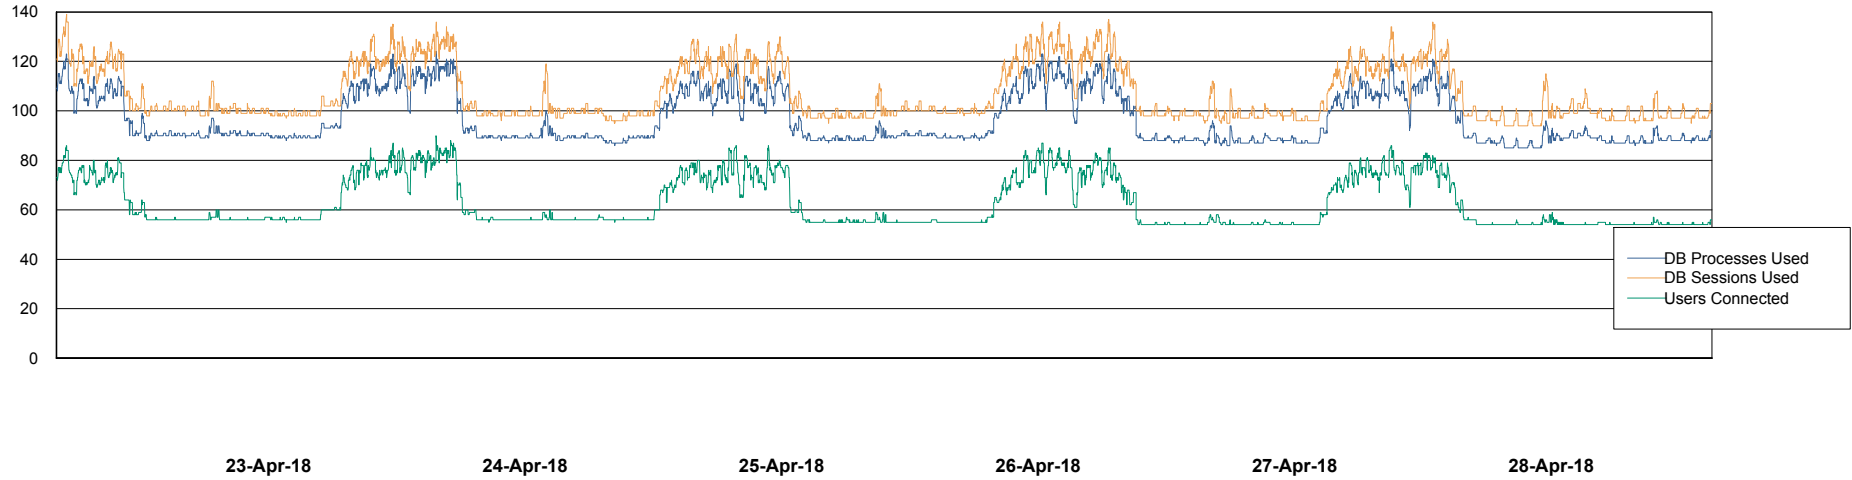

Weekly SLA Customer Report

Customer CLO Production
Database ID 38

Database Performance CLODB_Production

Weekly SLA Customer Report

Customer CLO Production
Database ID 38

Database Performance CLODB_Standby

Weekly SLA Customer Report