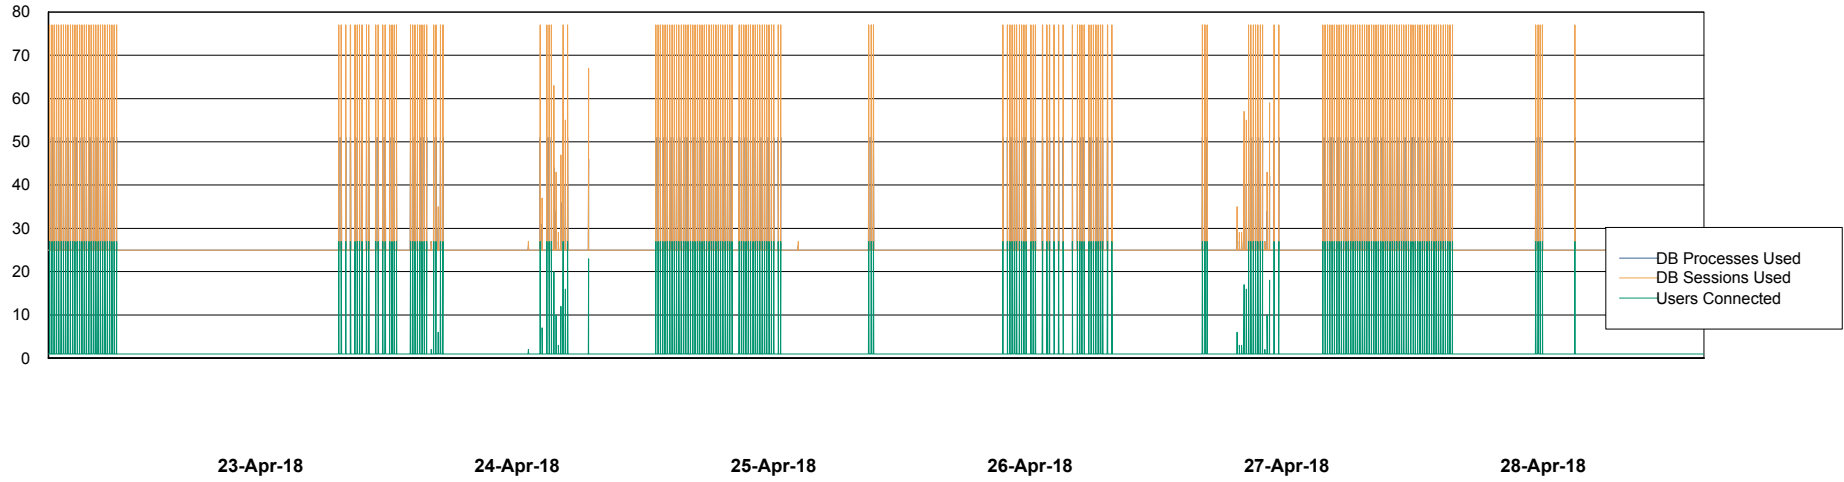

Weekly SLA Customer Report

Customer CLO Production
Database ID 38

Database Performance CLODB_Production

Weekly SLA Customer Report

Customer CLO Production
Database ID 38

Database Performance CLODB_Standby

Weekly SLA Customer Report