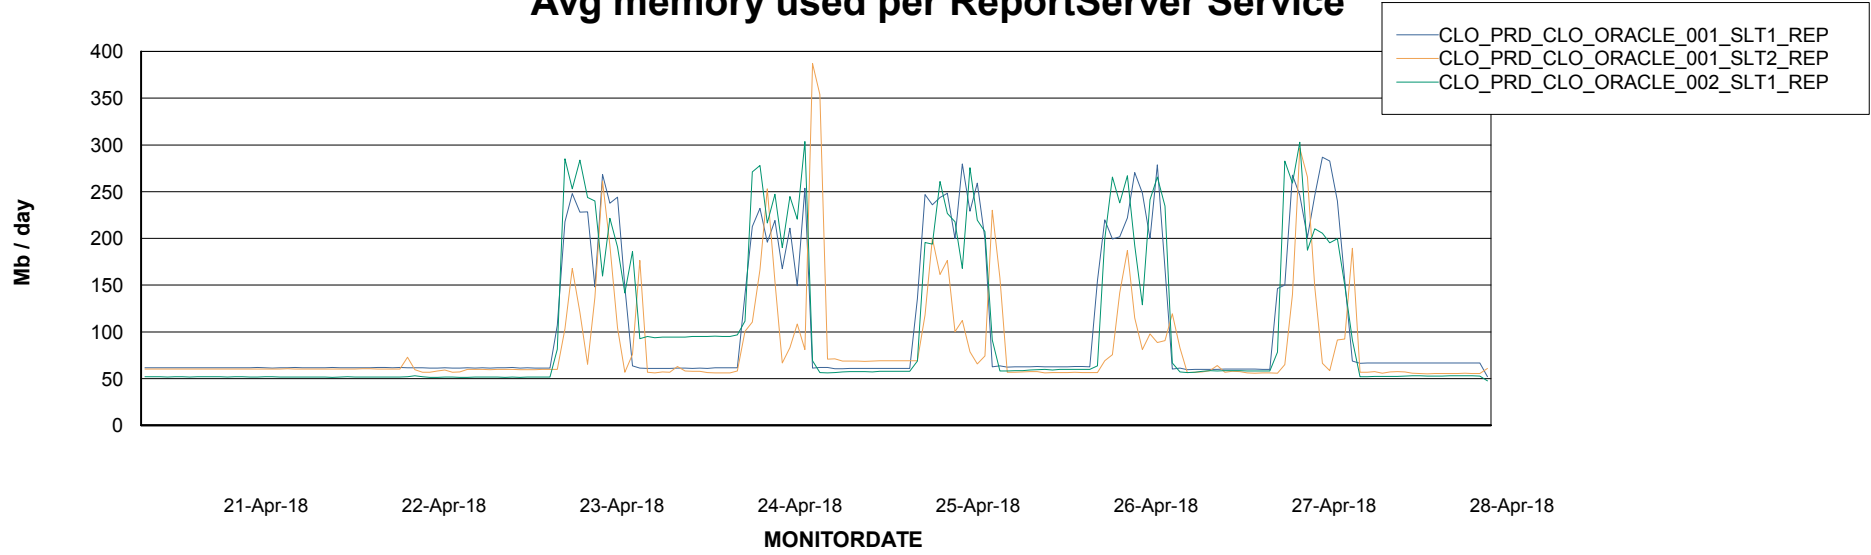

Avg users per day per ABS server

Weekly SLA Customer Report

Customer CLO Production
Database ID 38

ABSSolute Application ReportServer Services

Avg memory used per ReportServer Service

Weekly SLA Customer Report