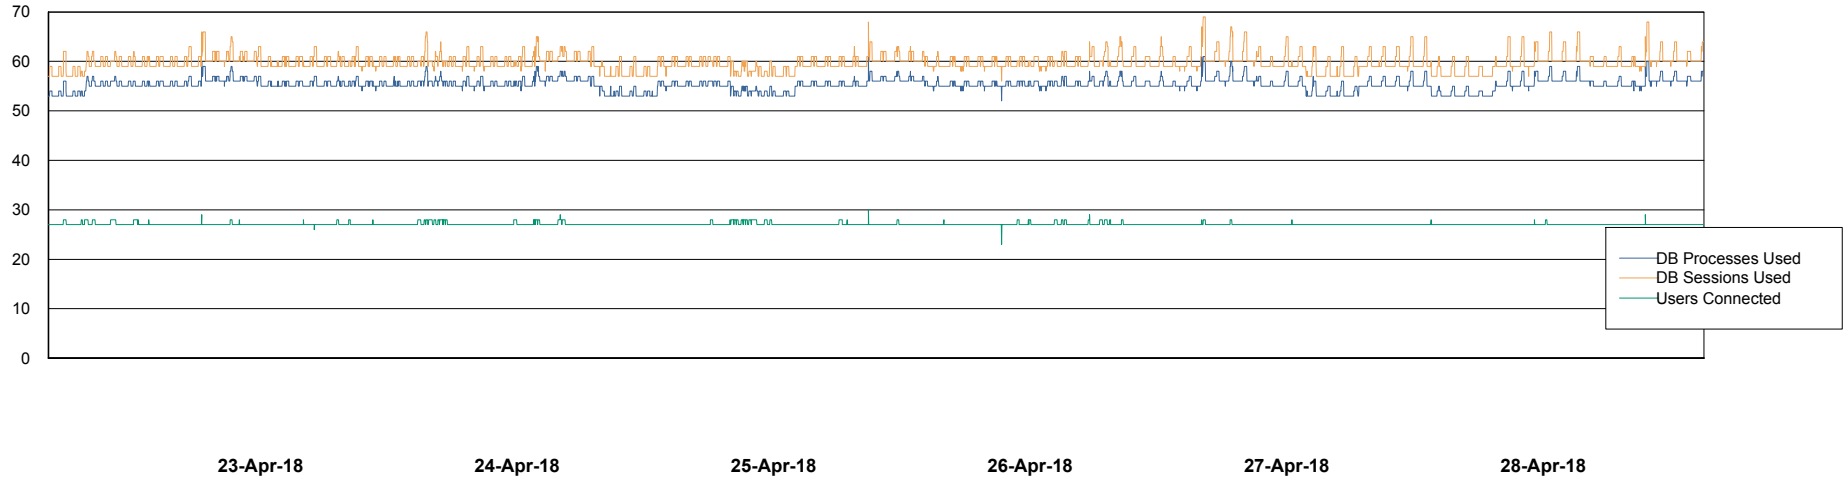

Database Performance CLODB_Test