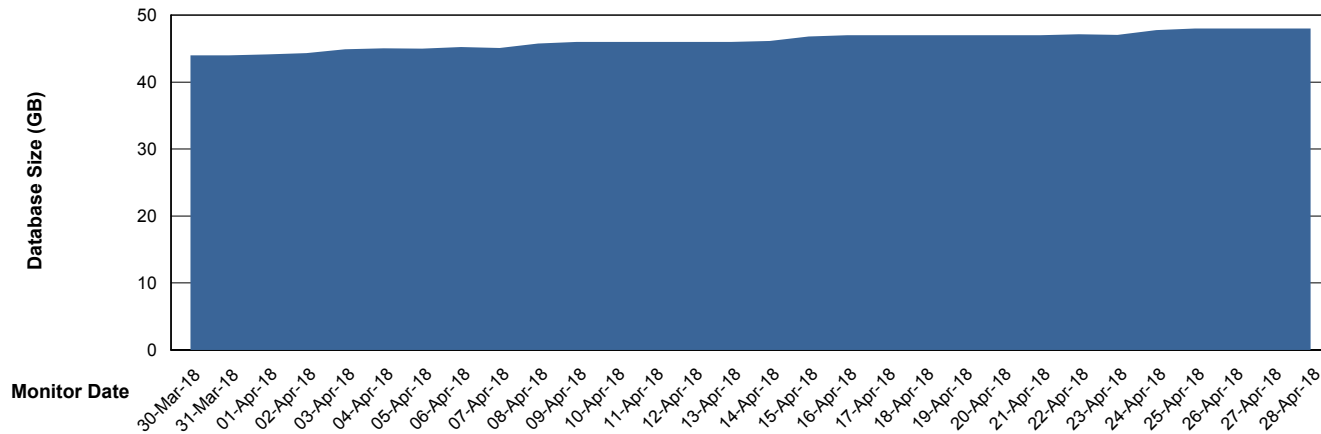

23-Apr-18 24-Apr-18 25-Apr-18 26-Apr-18 27-Apr-18 28-Apr-18

Weekly SLA Customer Report

Customer BGG_Production
Database ID 58

Database Performance BGGDB_Standby

Weekly SLA Customer Report

Customer BGG_Production
Database ID 58

DATABASE SIZE BGGDB_BI

Database growth over last month

DATABASE SIZE BGGDB_Production

Database growth over last month

Weekly SLA Customer Report

Customer BGG_Production
 Database ID 58

Database Tablespace BGGDB_BI