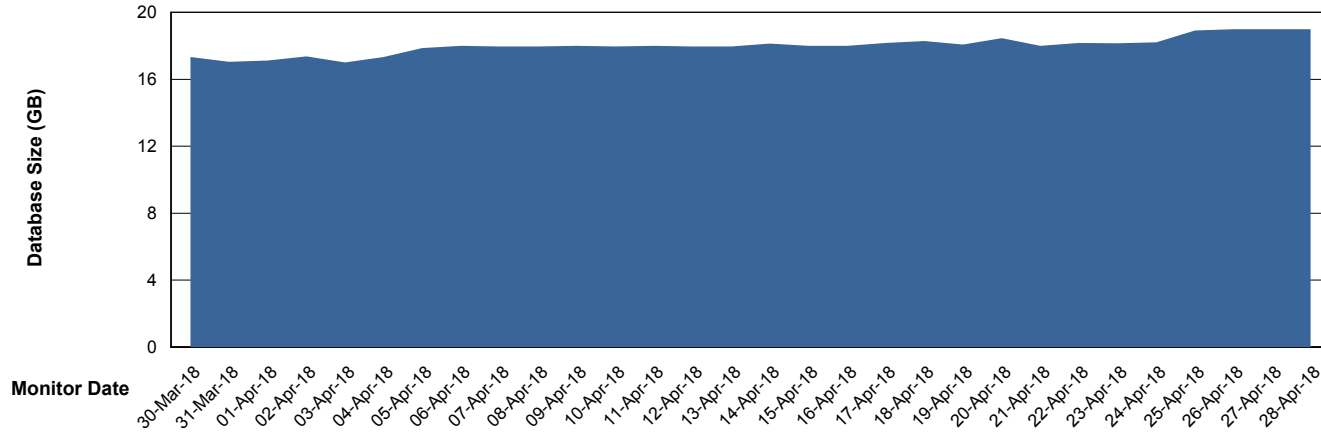

Weekly SLA Customer Report

Customer BGG_Production
Database ID 58

Database Performance BGGDB_BI

Weekly SLA Customer Report

Customer BGG_Production
Database ID 58

Database Performance BGGDB_Production

23-Apr-18 24-Apr-18 25-Apr-18 26-Apr-18 27-Apr-18 28-Apr-18

23-Apr-18 24-Apr-18 25-Apr-18 26-Apr-18 27-Apr-18 28-Apr-18

Weekly SLA Customer Report

Customer BGG_Production
Database ID 58

Database Performance BGGDB_Standby

Weekly SLA Customer Report

Customer BGG_Production
Database ID 58

DATABASE SIZE BGGDB_BI

Database growth over last month

DATABASE SIZE BGGDB_Production

Database growth over last month

Weekly SLA Customer Report

Customer BGG_Production
 Database ID 58

Database Tablespace BGGDB_BI