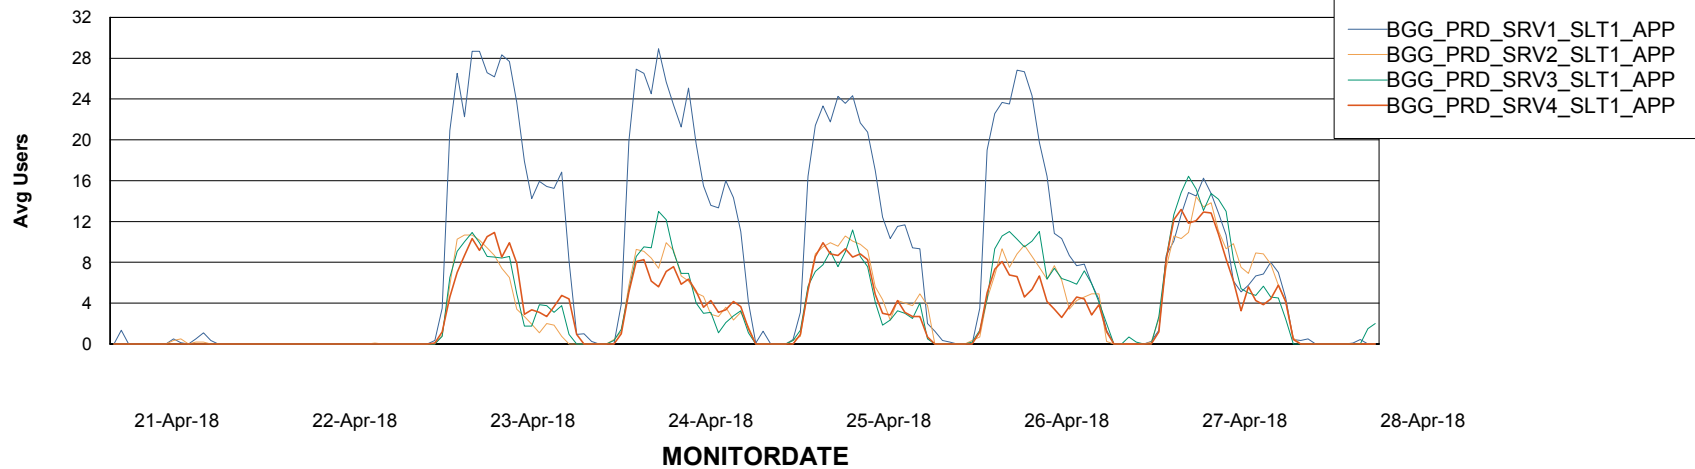

Avg users per day per ABS server