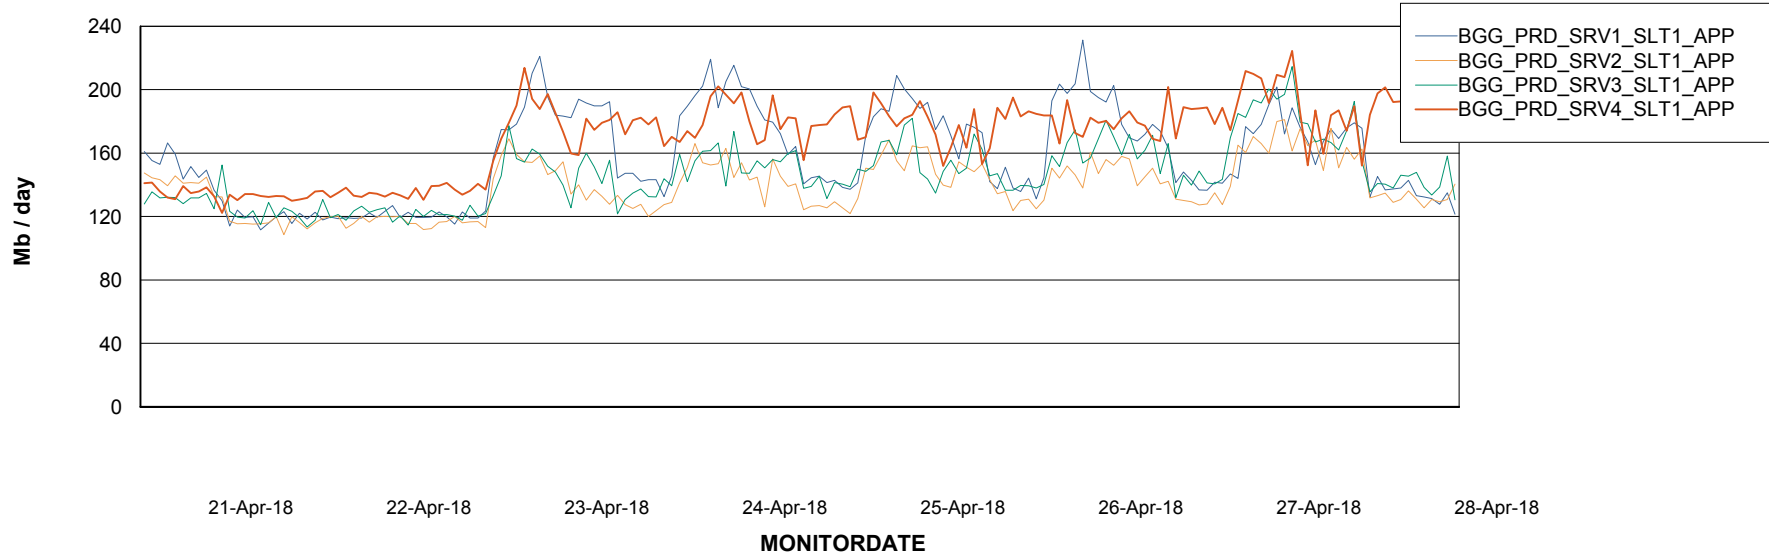

ABSSolute Application Server Services

Avg memory used per ABS Server Service