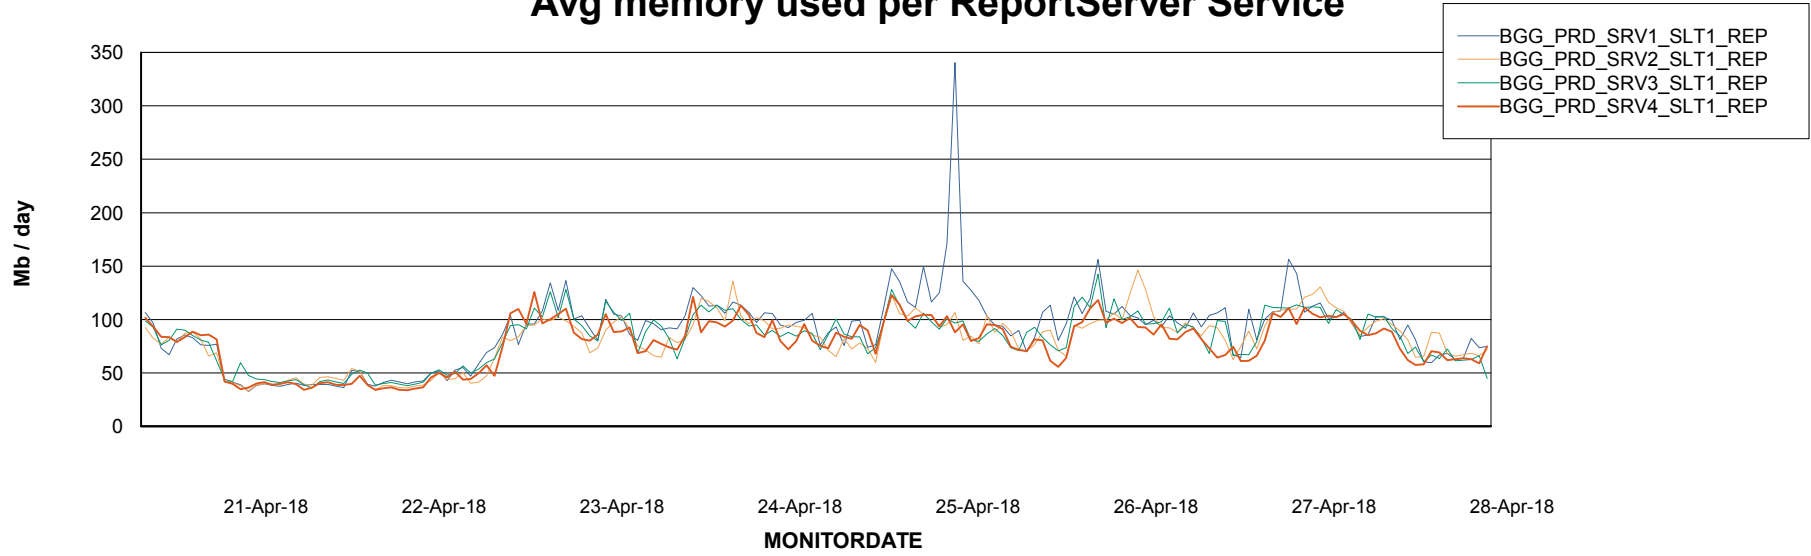

Avg memory used per ABS Server Service

Avg users per day per ABS server

Weekly SLA Customer Report

Customer BGG_Production
Database ID 58

ABSSolute Application ReportServer Services

Avg memory used per ReportServer Service