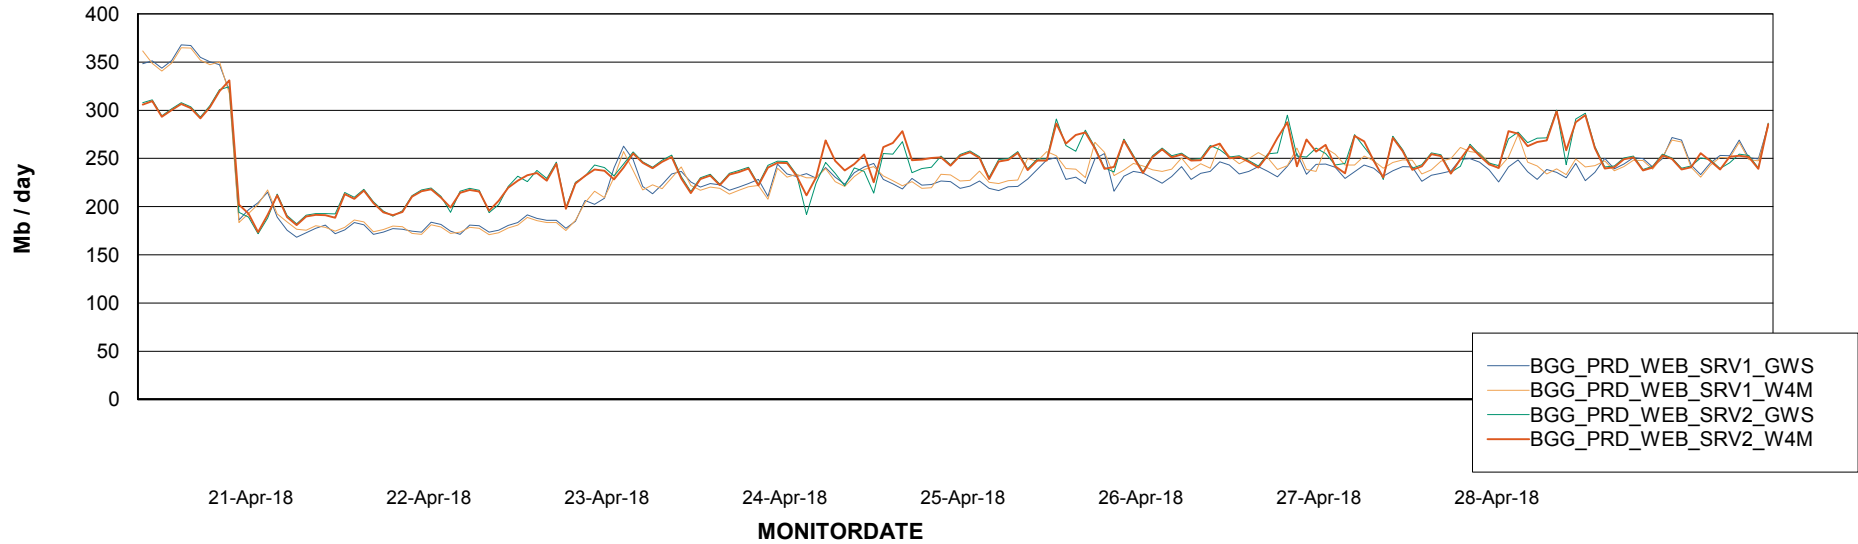

ABSSolute Web Component Services

Avg memory used per ABS Web component