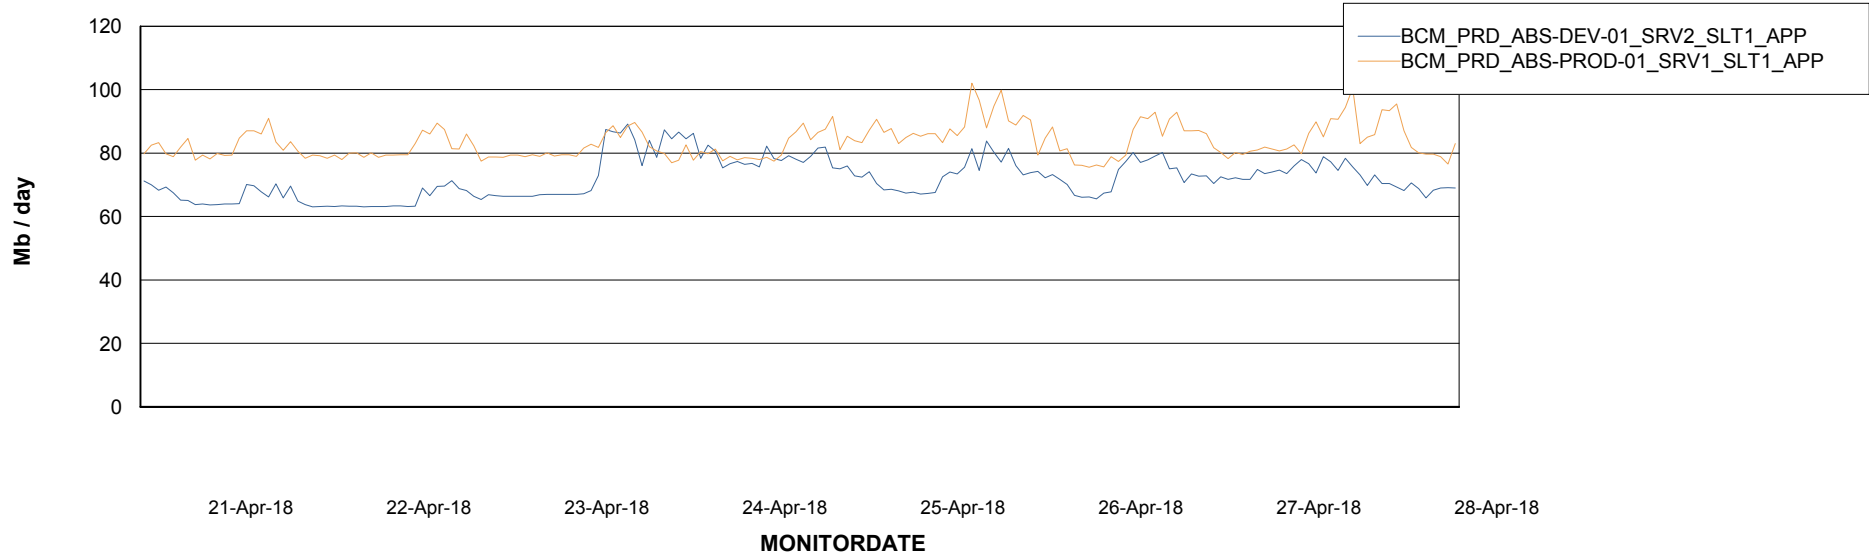

ABSSolute Application Server Services

Avg memory used per ABS Server Service