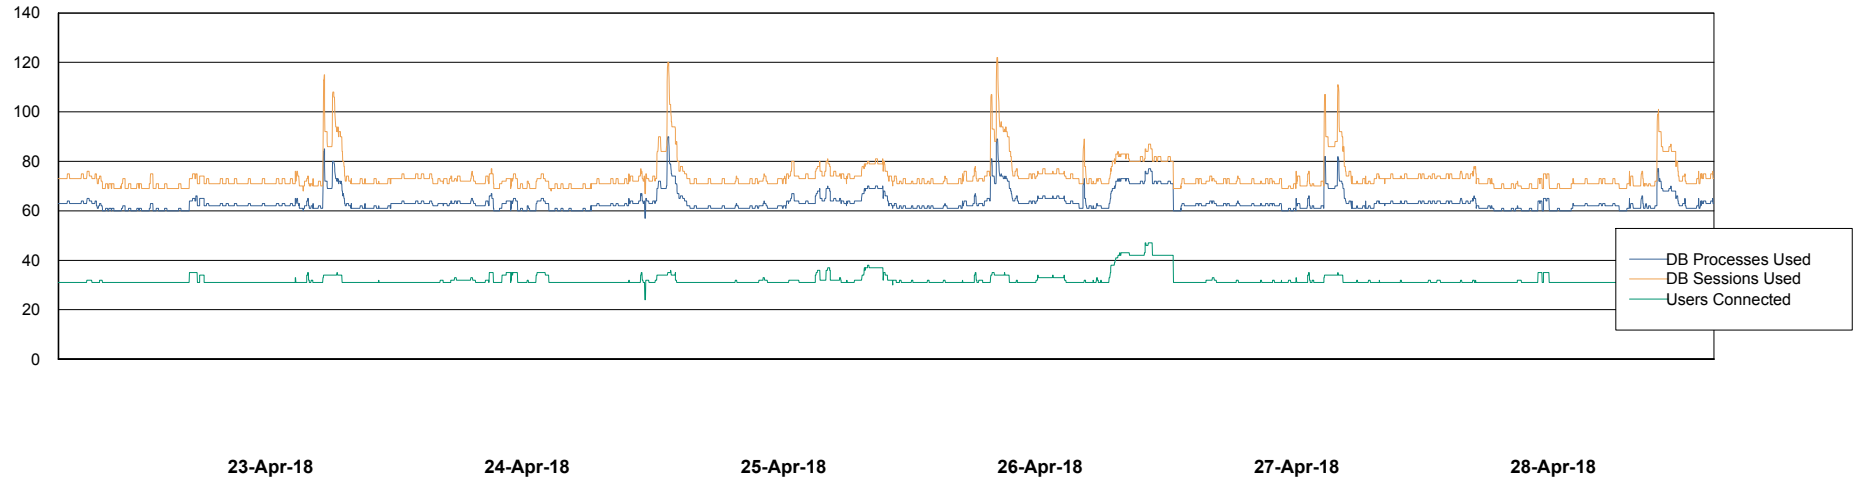

Weekly SLA Customer Report

Customer BCM_Production
Database ID 81

Database Performance BCMDB_ABS1 Production Database

Weekly SLA Customer Report

Customer BCM_Production
Database ID 81

Database Performance BCMDB_ABS1SB Standby Database