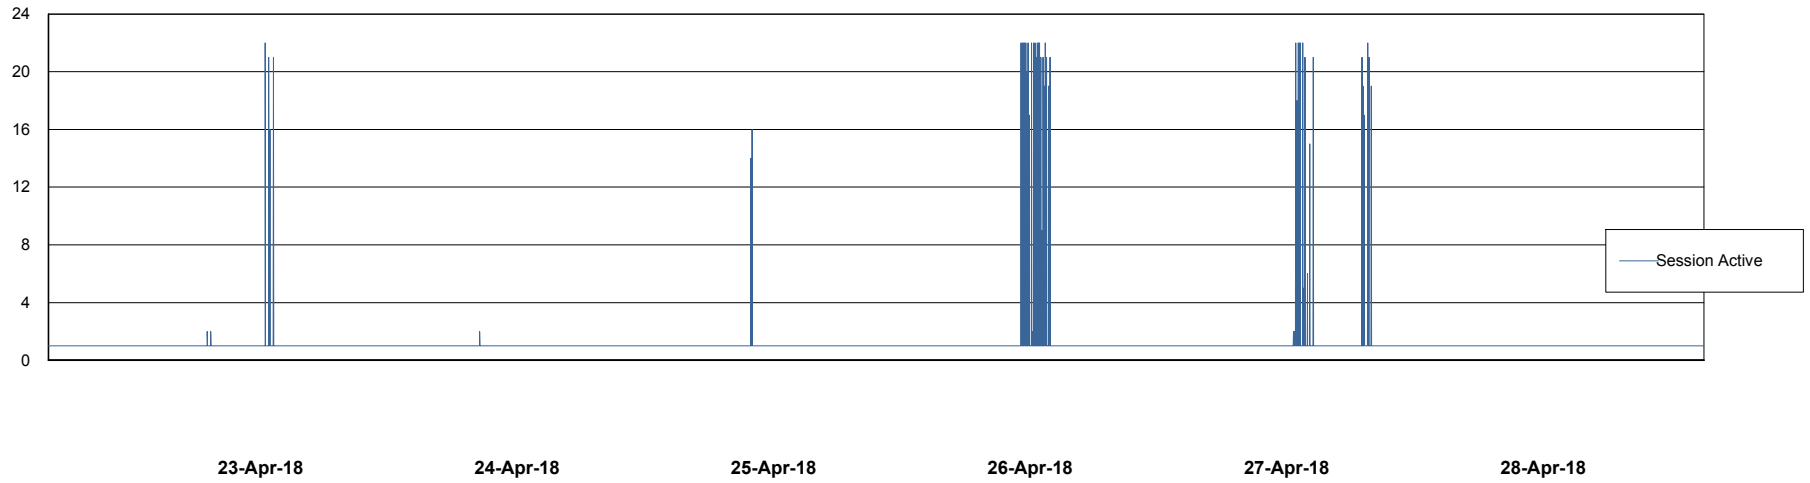

Weekly SLA Customer Report

Customer AUJ_Production
Database ID 41

Database Performance AUJ_DB4_Primary

Weekly SLA Customer Report

Customer AUJ_Production
Database ID 41

Database Performance AUJ_DB5_Standby

Weekly SLA Customer Report

Customer AUJ_Production
Database ID 41

Database Performance AUJ_DB6_Standby2

Weekly SLA Customer Report

Customer AUJ_Production
Database ID 41

Database Performance AUJDB_BI

Weekly SLA Customer Report