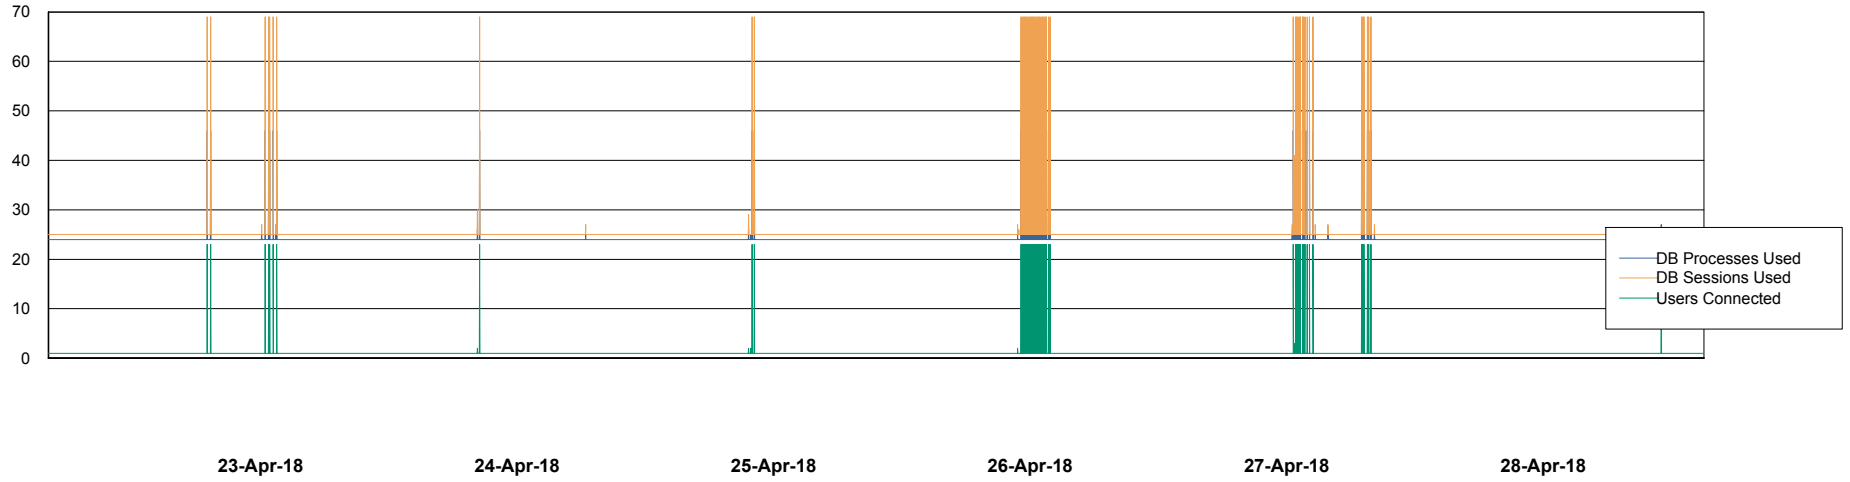

Weekly SLA Customer Report

Customer AUJ_Production
Database ID 41

Database Performance AUJ_DB4_Primary

Weekly SLA Customer Report

Customer AUJ_Production
Database ID 41

Database Performance AUJ_DB5_Standby

Weekly SLA Customer Report

Customer AUJ_Production
Database ID 41

Database Performance AUJ_DB6_Standby2

Weekly SLA Customer Report

Customer AUJ_Production
Database ID 41

Database Performance AUJDB_BI

Weekly SLA Customer Report