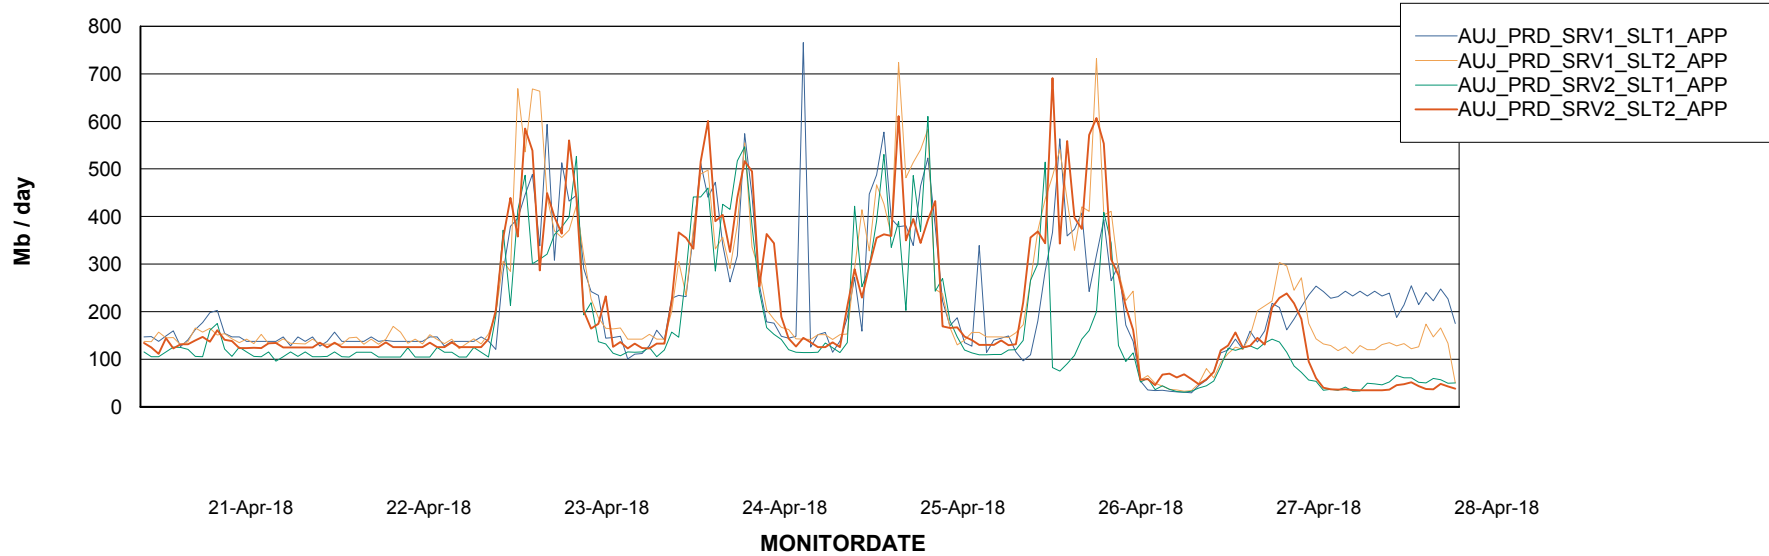

ABSSolute Application Server Services

Avg memory used per ABS Server Service