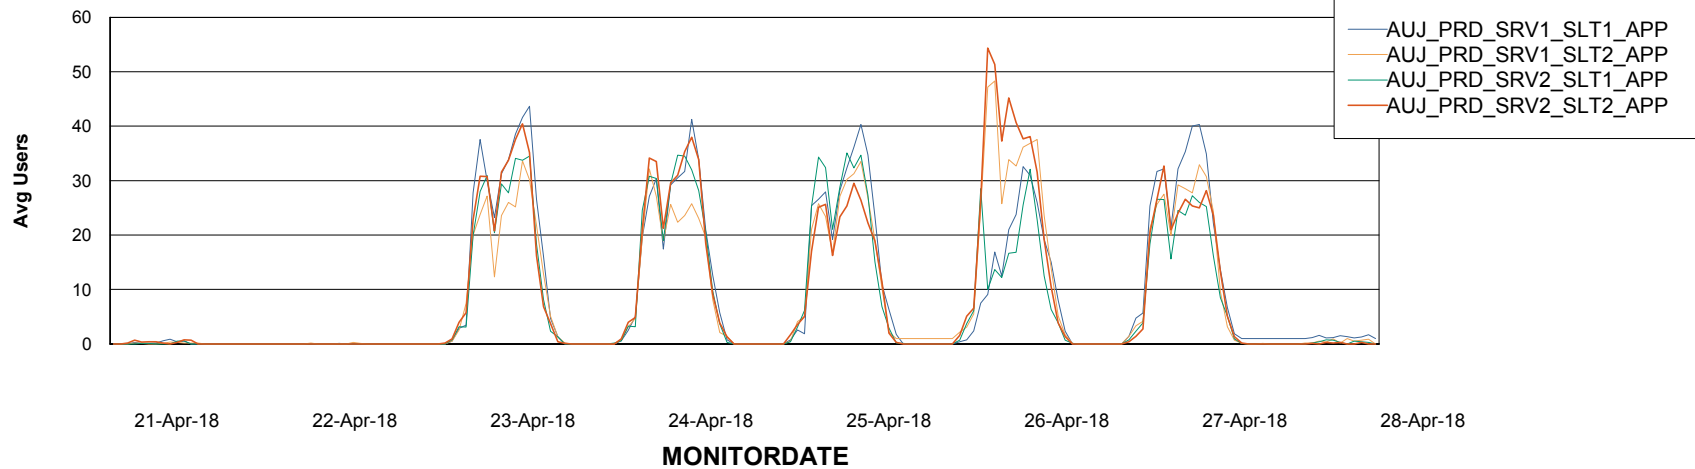

Avg users per day per ABS server