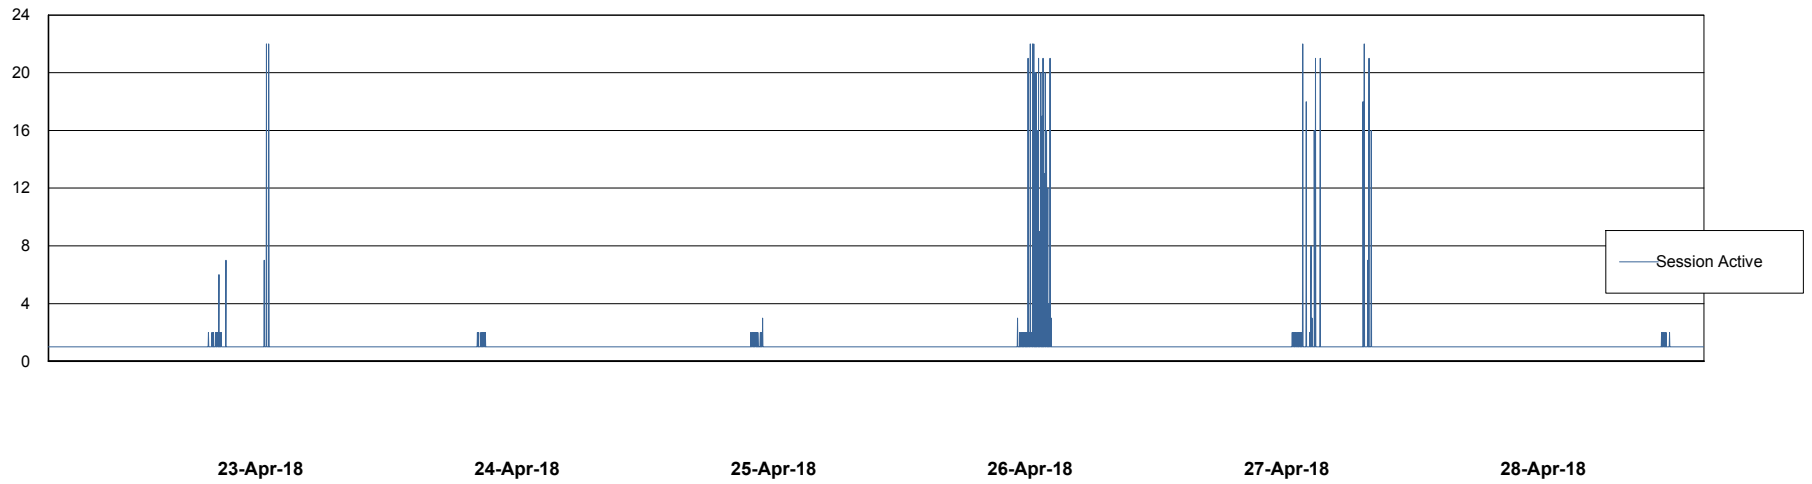

Weekly SLA Customer Report

Customer AUJ_Production
Database ID 41

Database Performance AUJ_DB4_Primary

Weekly SLA Customer Report

Customer AUJ_Production
Database ID 41

Database Performance AUJ_DB5_Standby

Weekly SLA Customer Report

Customer AUJ_Production
Database ID 41

Database Performance AUJ_DB6_Standby2

Weekly SLA Customer Report

Customer AUJ_Production
Database ID 41

Database Performance AUJDB_BI

Weekly SLA Customer Report