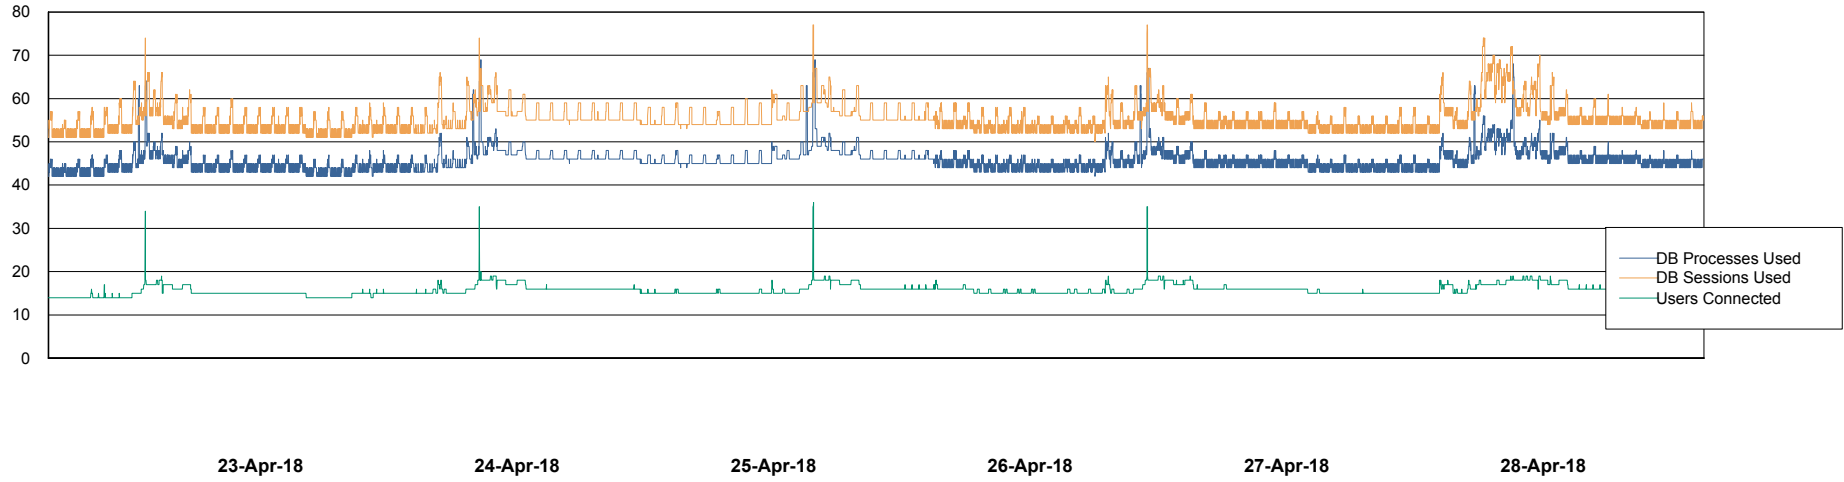

Weekly SLA Customer Report

Customer AUJ_Production
Database ID 41

Database Performance AUJ_DB6_Standby2

Weekly SLA Customer Report

Customer AUJ_Production
Database ID 41

Database Performance AUJDB_BI

Weekly SLA Customer Report