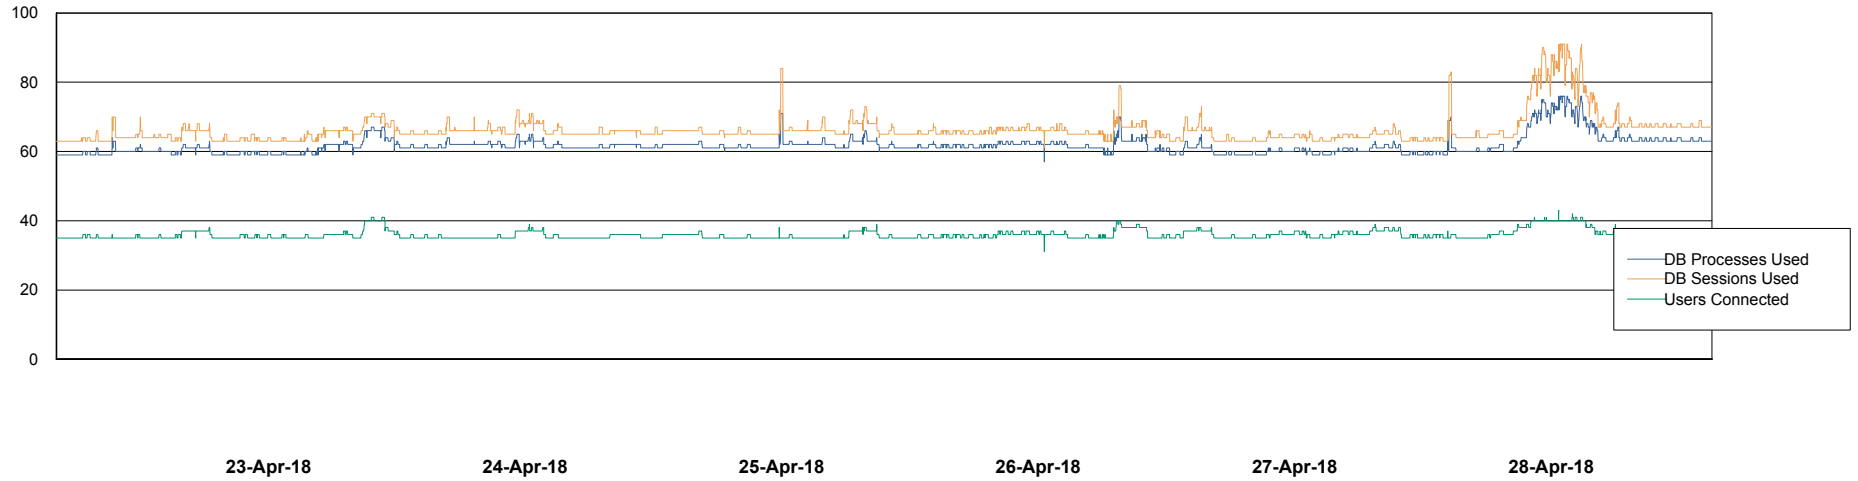

Database Performance AUJDB_BI_TS1