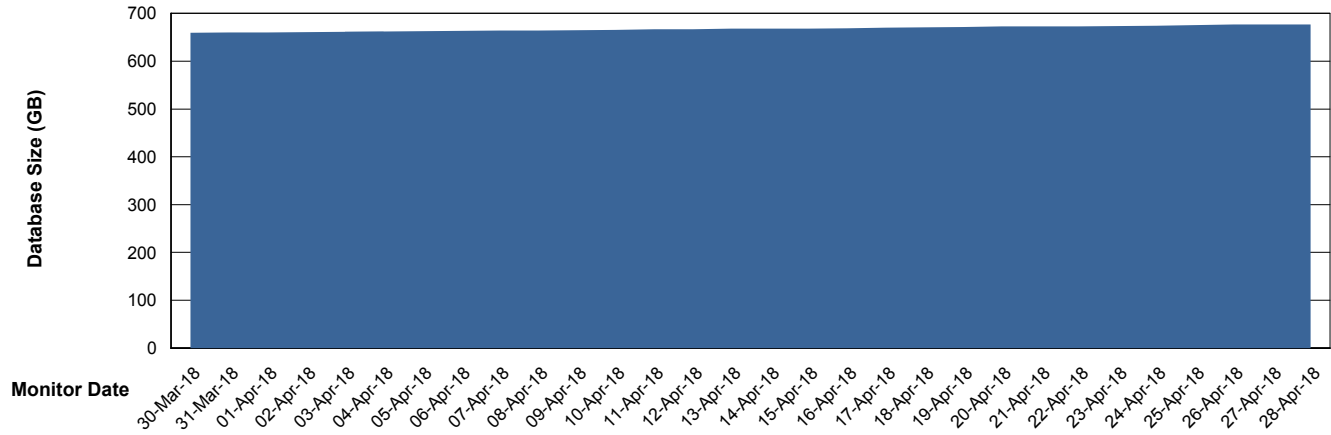

Customer AUJ_Production
Database ID 41

Database Performance AUJDB_BI_TS1

Weekly SLA Customer Report

Customer AUJ_Production
Database ID 41

DATABASE SIZE AUJ_DB4_Primary

Database growth over last month

DATABASE SIZE AUJDB_BI

Database growth over last month

Weekly SLA Customer Report

Customer AUJ_Production
Database ID 41

DATABASE SIZE AUJDB_BI_TS1

Database growth over last month

Weekly SLA Customer Report

Customer AUJ_Production
Database ID 41