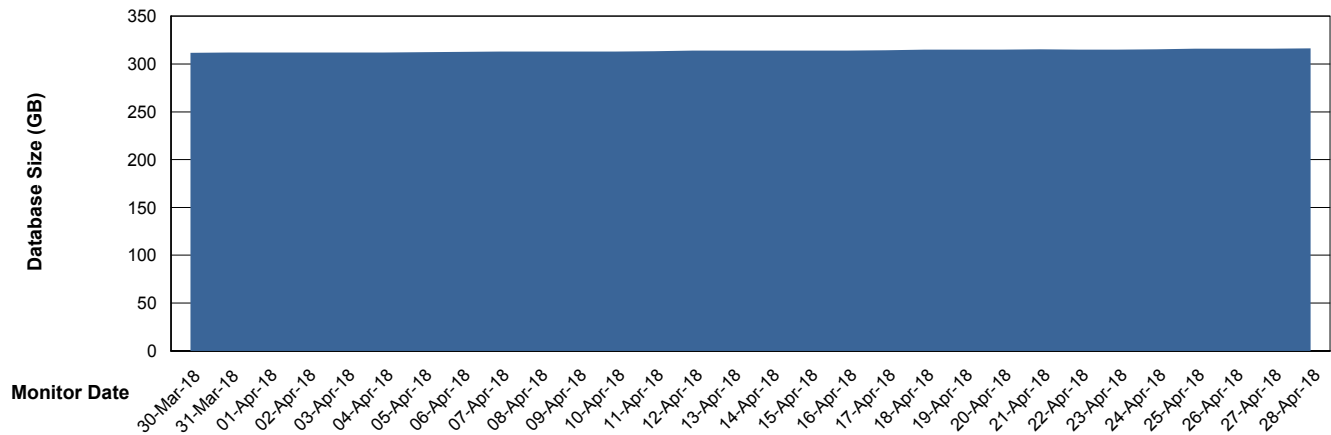

Customer AUJ_Production
Database ID 41

Database Performance AUJDB_BI_TS1

Weekly SLA Customer Report

Customer AUJ_Production
Database ID 41

DATABASE SIZE AUJ_DB4_Primary

Database growth over last month

DATABASE SIZE AUJDB_BI

Database growth over last month

Weekly SLA Customer Report

Customer AUJ_Production
Database ID 41

DATABASE SIZE AUJDB_BI_TS1

Database growth over last month

Weekly SLA Customer Report

Customer AUJ_Production
Database ID 41