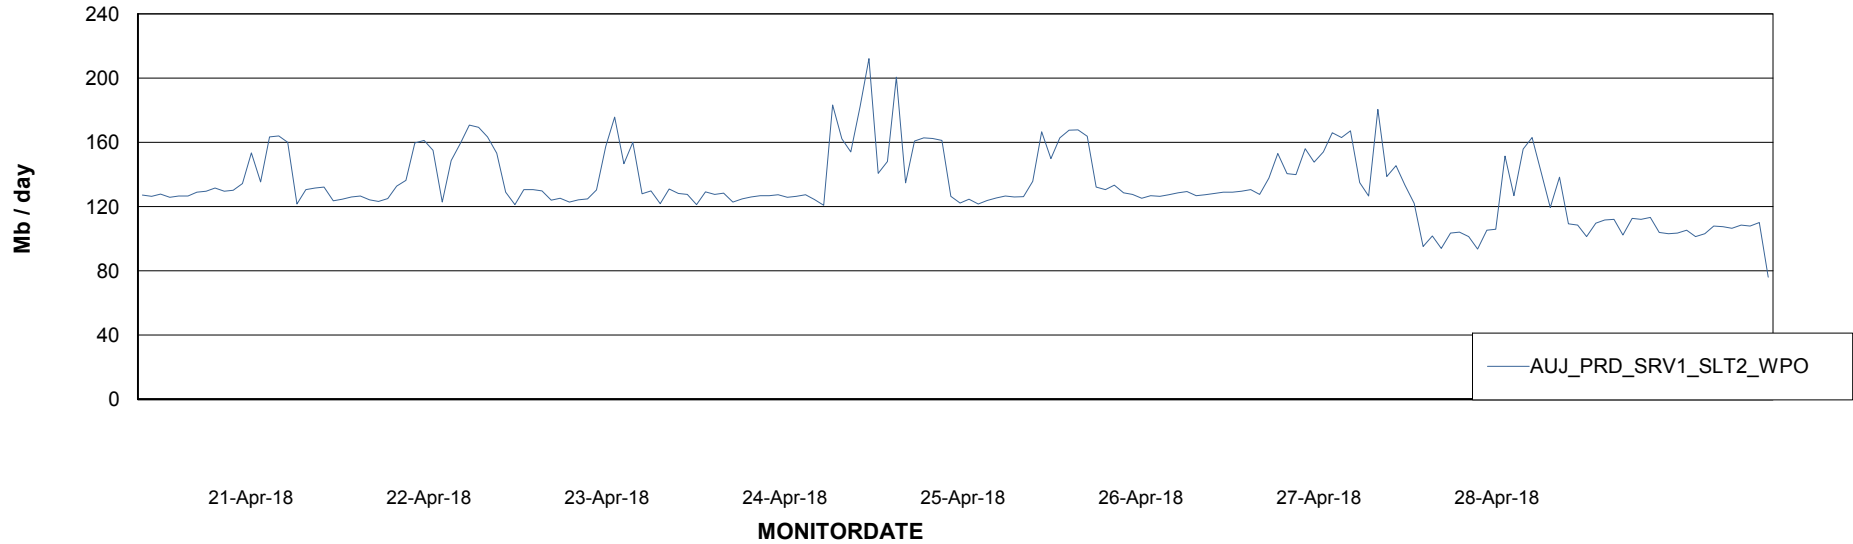

ABSSolute Web Component Services

Avg memory used per ABS Web component