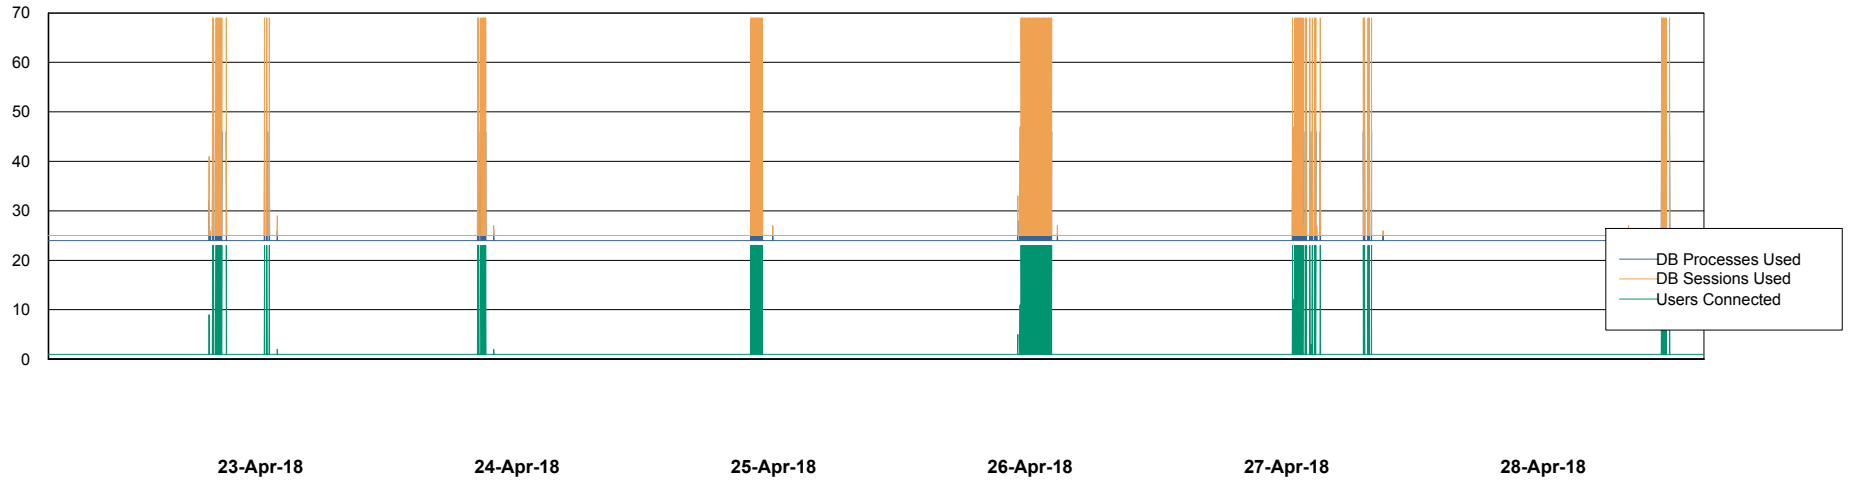

Weekly SLA Customer Report

Customer AUJ_Production
Database ID 41

Database Performance AUJ_DB4_Primary

Weekly SLA Customer Report

Customer AUJ_Production
Database ID 41

Database Performance AUJ_DB5_Standby

Weekly SLA Customer Report

Customer AUJ_Production
Database ID 41

Database Performance AUJ_DB6_Standby2

Weekly SLA Customer Report

Customer AUJ_Production
Database ID 41

Database Performance AUJDB_BI

Weekly SLA Customer Report