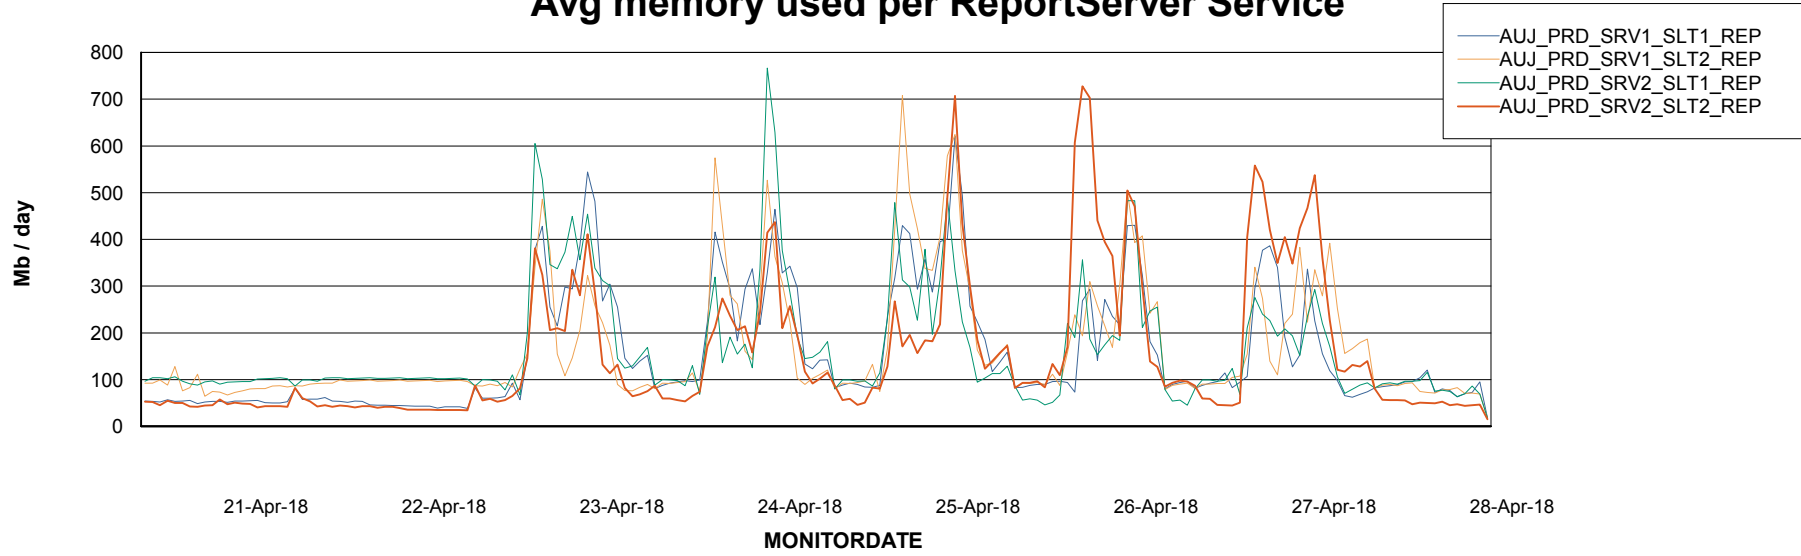

Avg memory used per ABS Server Service

Avg users per day per ABS server

Weekly SLA Customer Report

Customer AUJ_Production
Database ID 41

ABSSolute Application ReportServer Services

Avg memory used per ReportServer Service