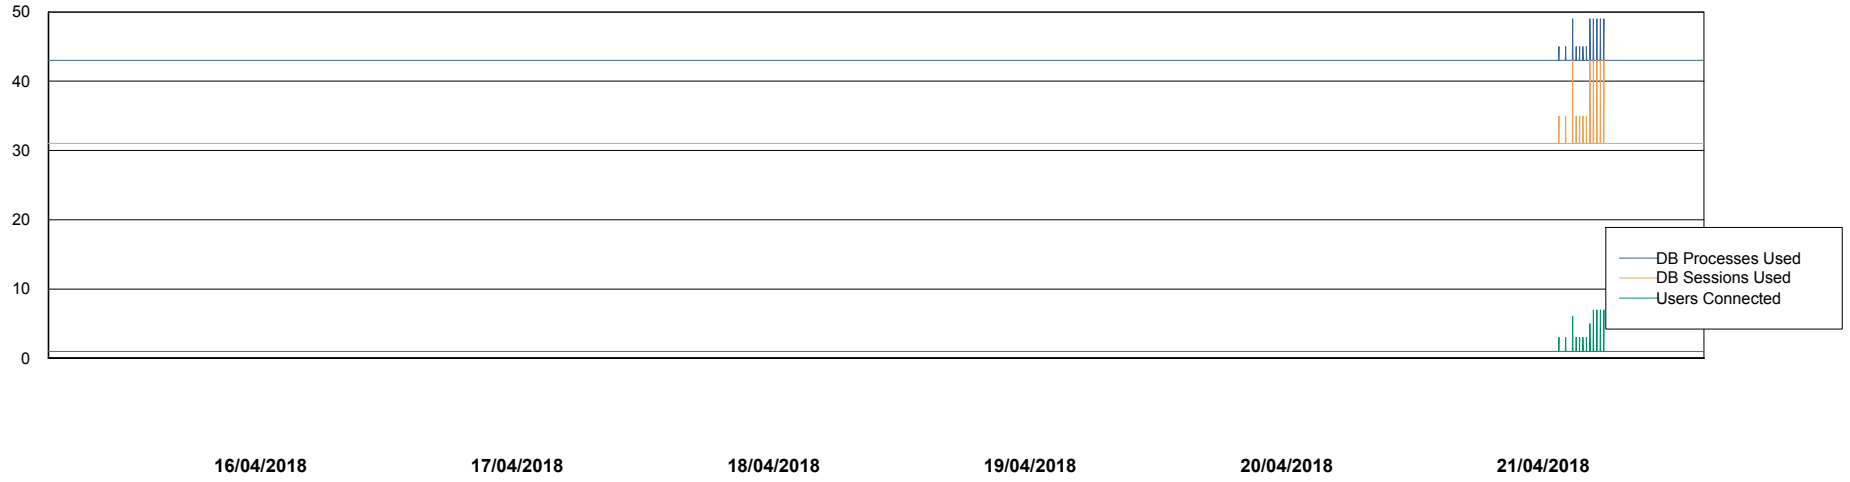

Database Performance WBLDB_Standby