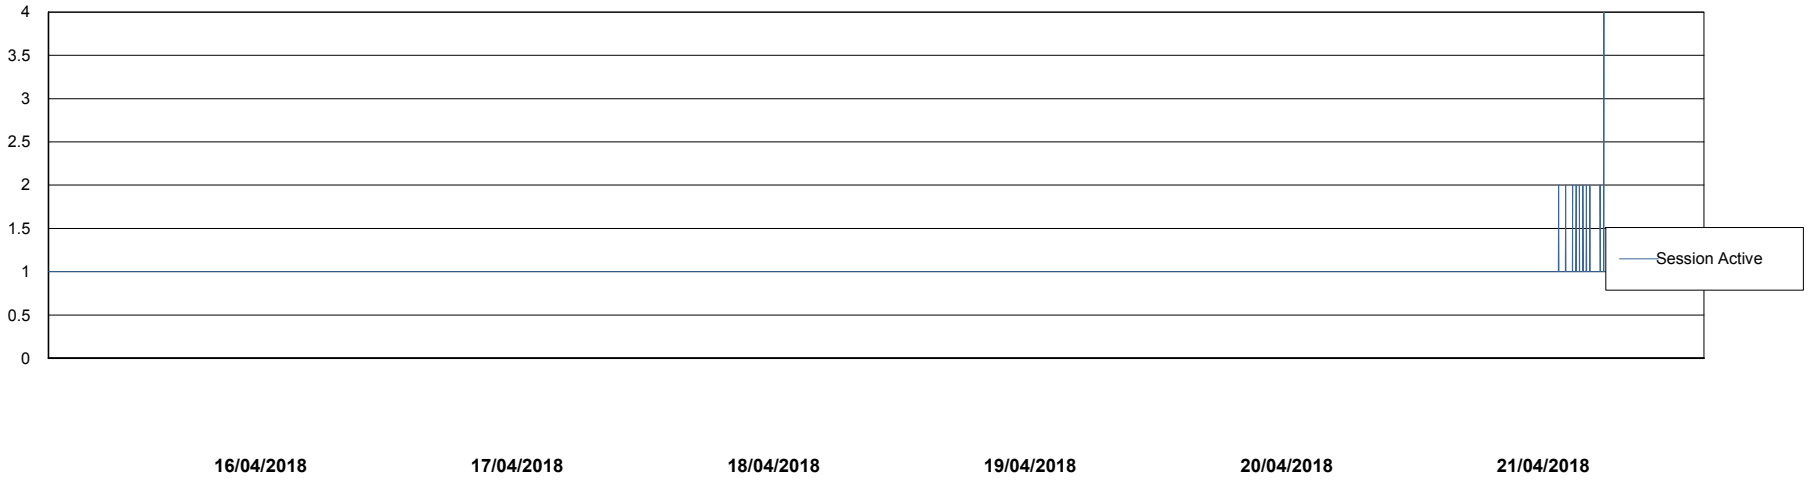

Database Performance WBLDB_Standby