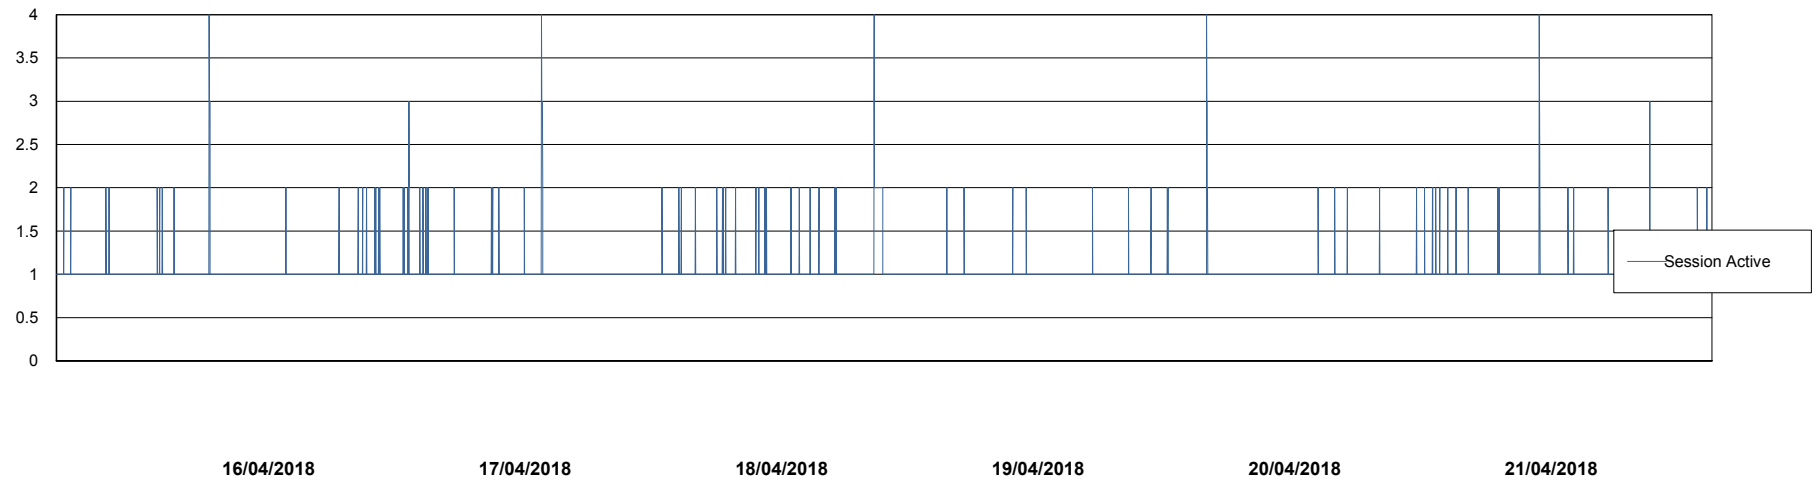

Database Performance WBLDB_Production