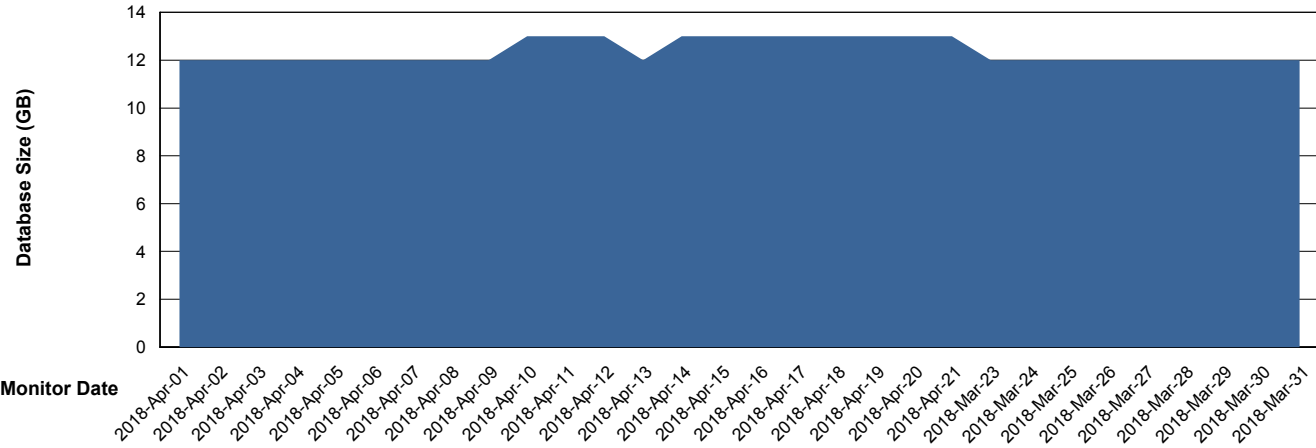

## Database Performance WBLDB\_Standby

# Weekly SLA Customer Report

Customer WBL\_Production  
 Database ID 40

**DATABASE SIZE** WBLDB\_Production

**Database growth over last month**

**Database Tablespace** WBLDB\_Production

Date	Tablespace Name	Filesize (Gb)	Usedsize (Gb)	Percentage free
21/04/2018	ABSDATA	6	5	17
	INDX	8	6	25
20/04/2018	ABSDATA	6	5	17
	INDX	8	6	25
19/04/2018	ABSDATA	6	5	17
	INDX	8	6	25
18/04/2018	ABSDATA	6	5	17
	INDX	8	6	25
17/04/2018	ABSDATA	6	5	17
	INDX	8	6	25
16/04/2018	ABSDATA	6	5	17
	INDX	8	6	25
15/04/2018	ABSDATA	6	5	17
	INDX	8	6	25