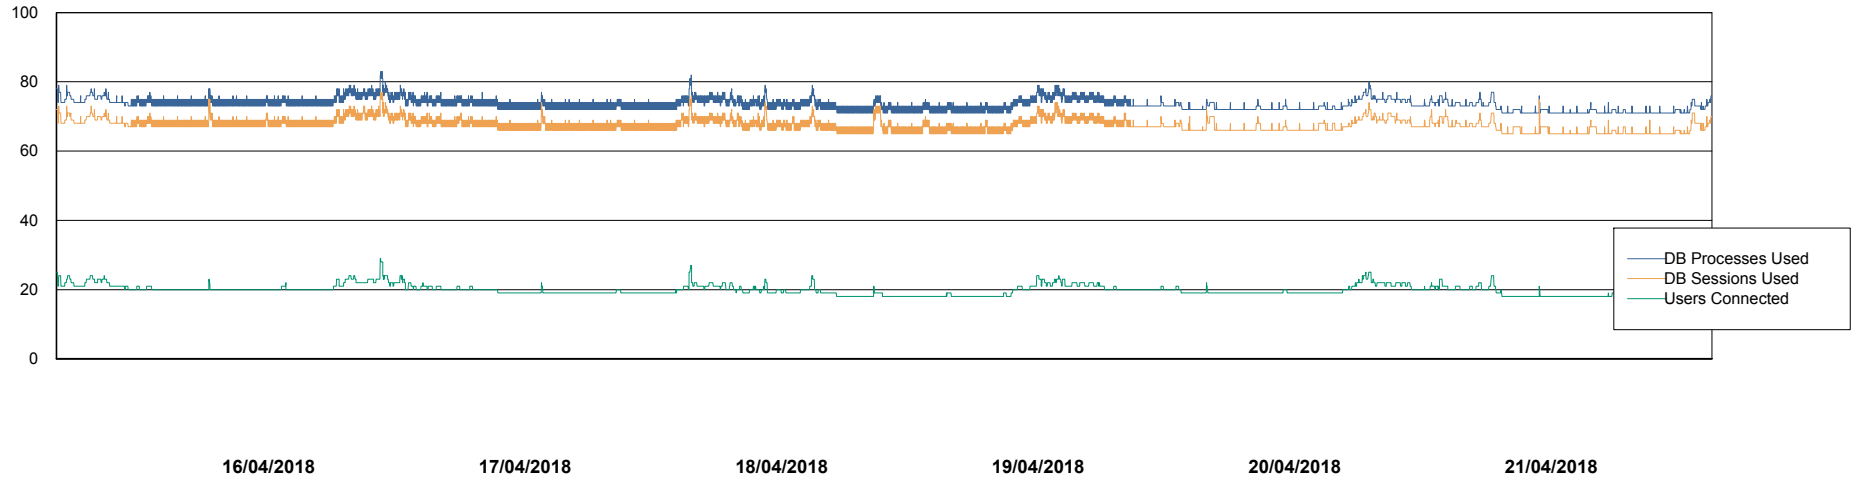

Database Performance WBLDB_Production