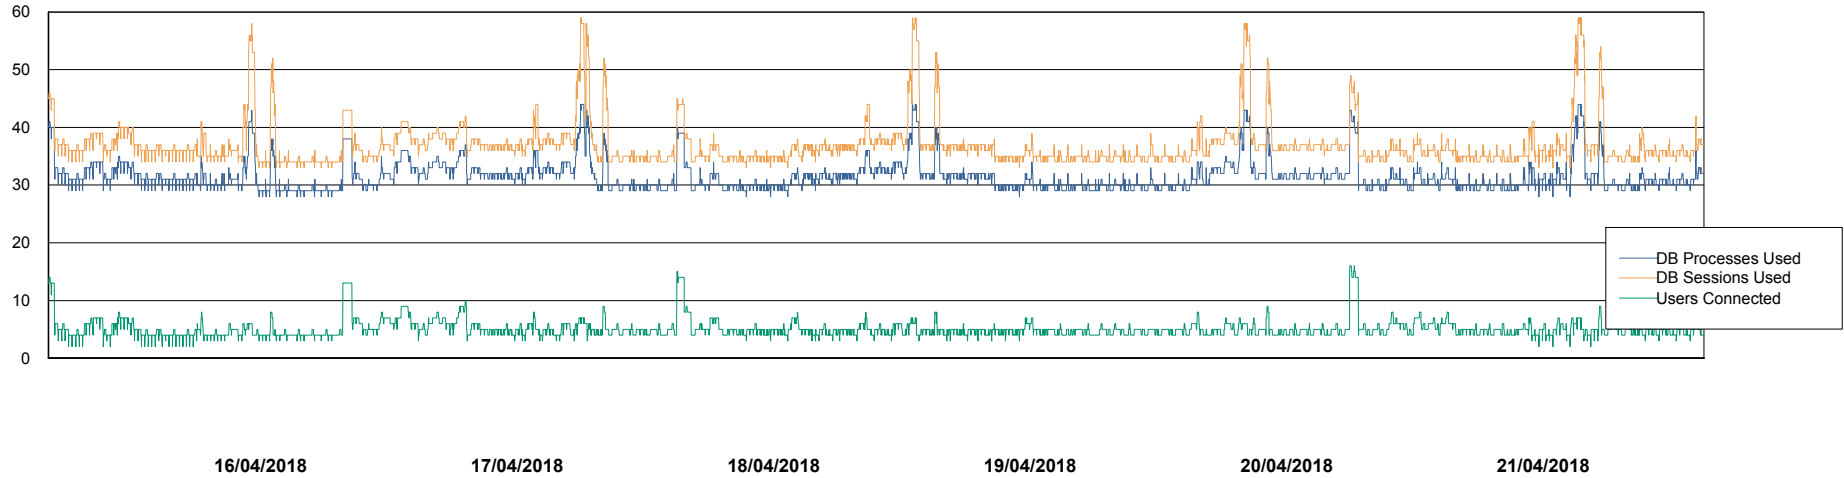

Database Performance VOSBIDB_Production