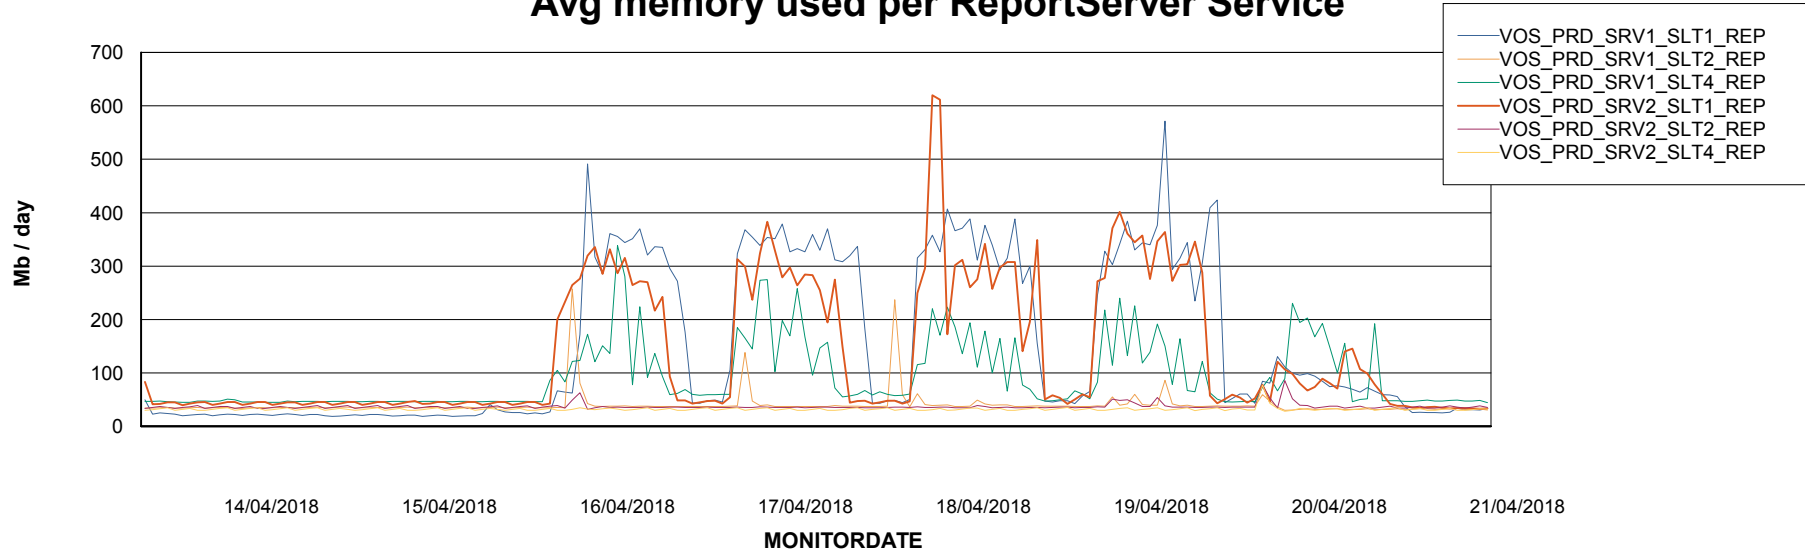

ABSSolute Application ReportServer Services

Avg memory used per ReportServer Service