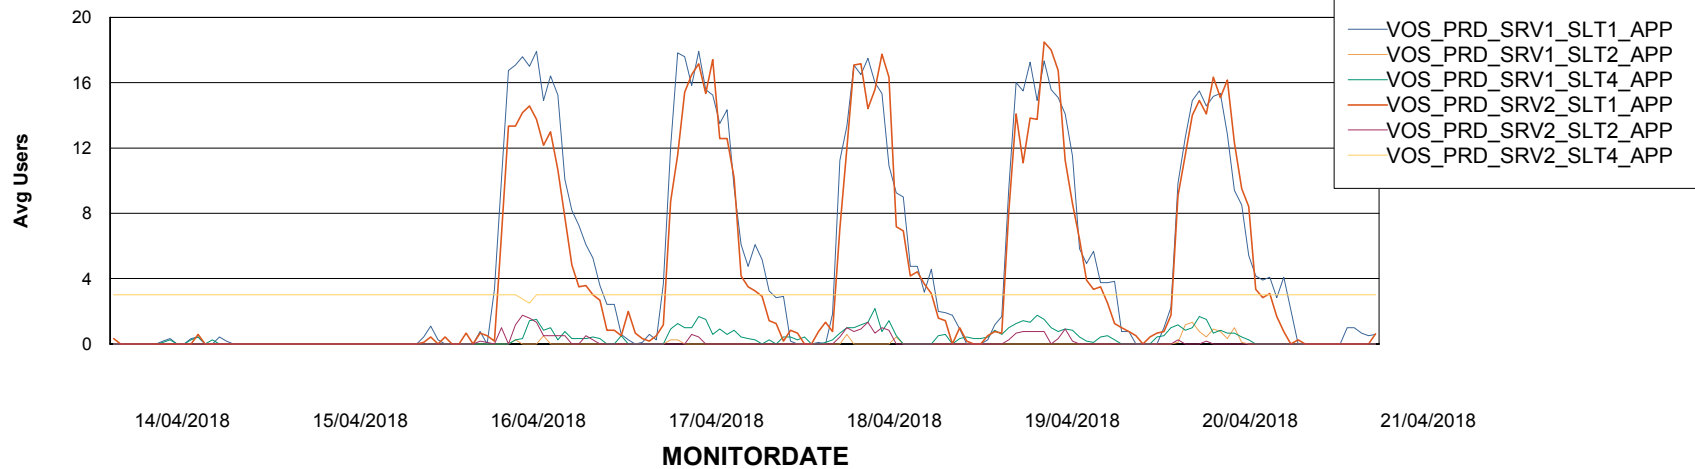

Avg users per day per ABS server