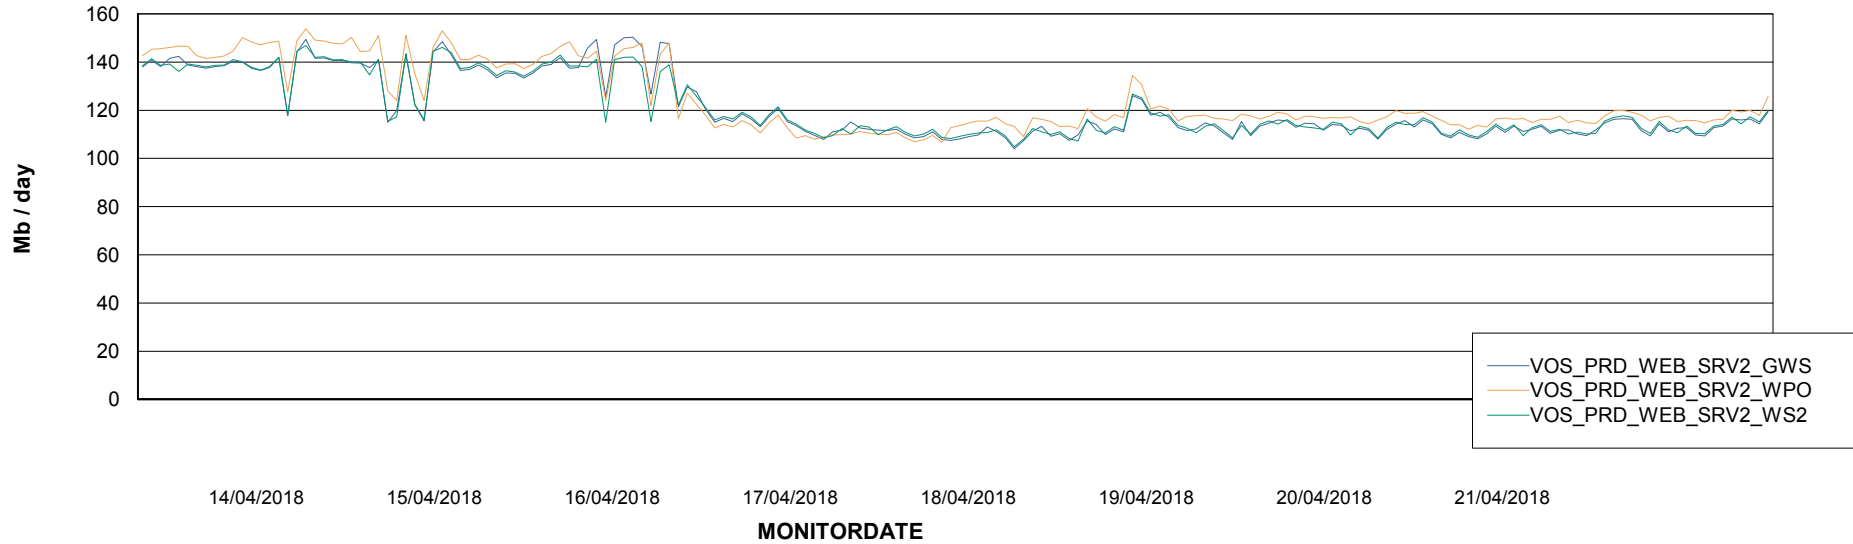

ABSSolute Web Component Services

Avg memory used per ABS Web component