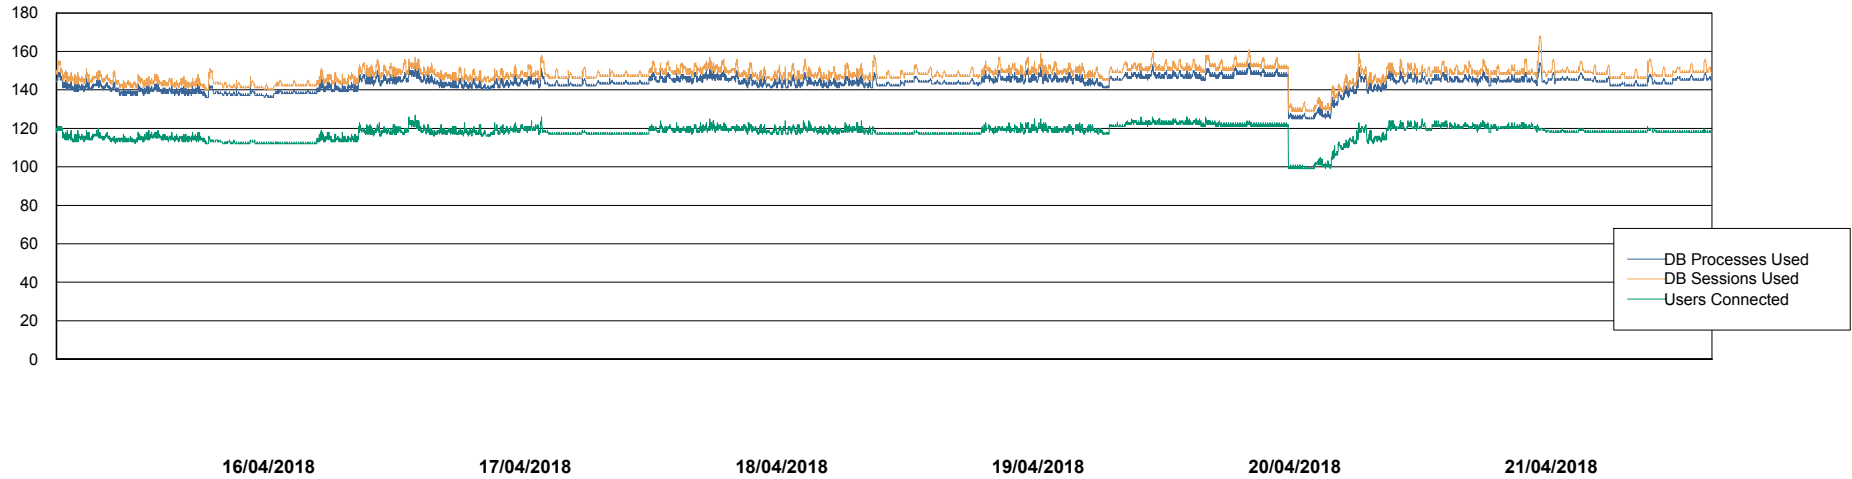

Database Performance VOSDB_Production