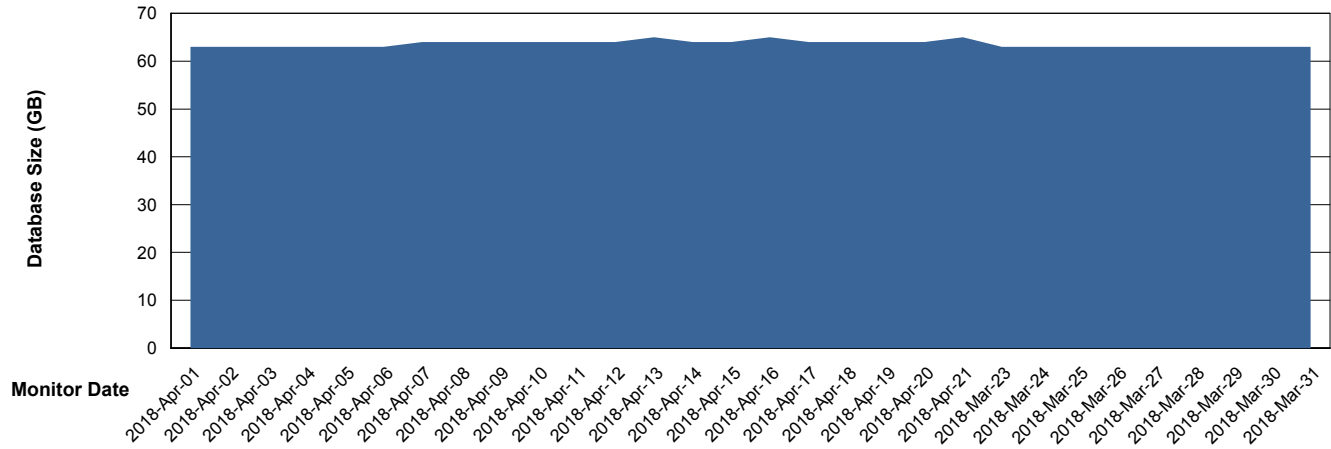

DATABASE SIZE VOSBIDB_Production

Database growth over last month