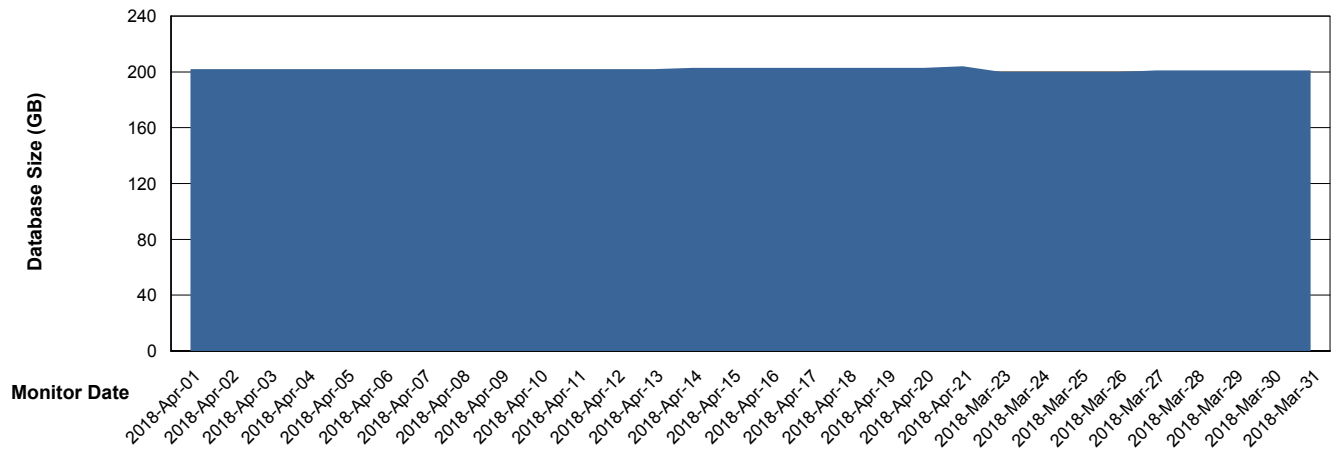

# Weekly SLA Customer Report

Customer VOS\_Production  
 Database ID 68

DATABASE SIZE VOSBIDB\_Production

Database growth over last month

DATABASE SIZE VOSDB\_Production

Database growth over last month