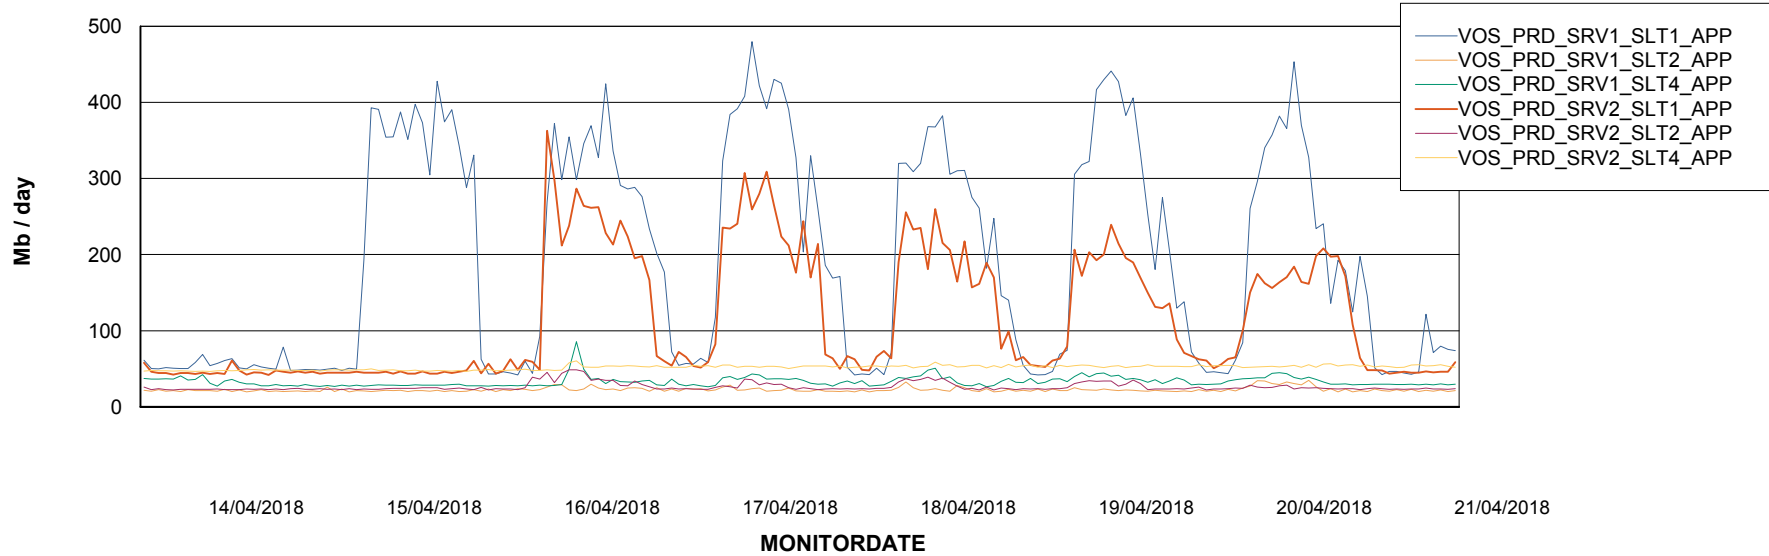

ABSSolute Application Server Services

Avg memory used per ABS Server Service