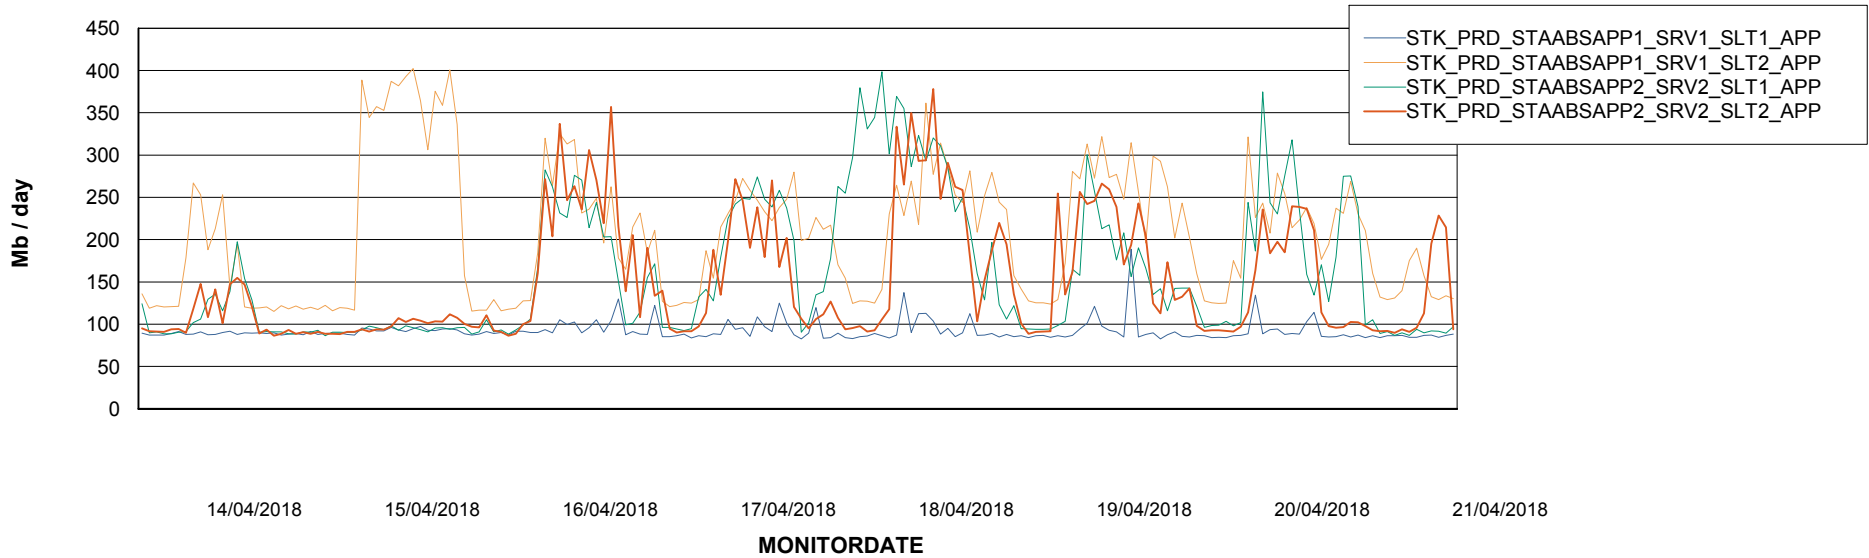

ABSSolute Application Server Services

Avg memory used per ABS Server Service