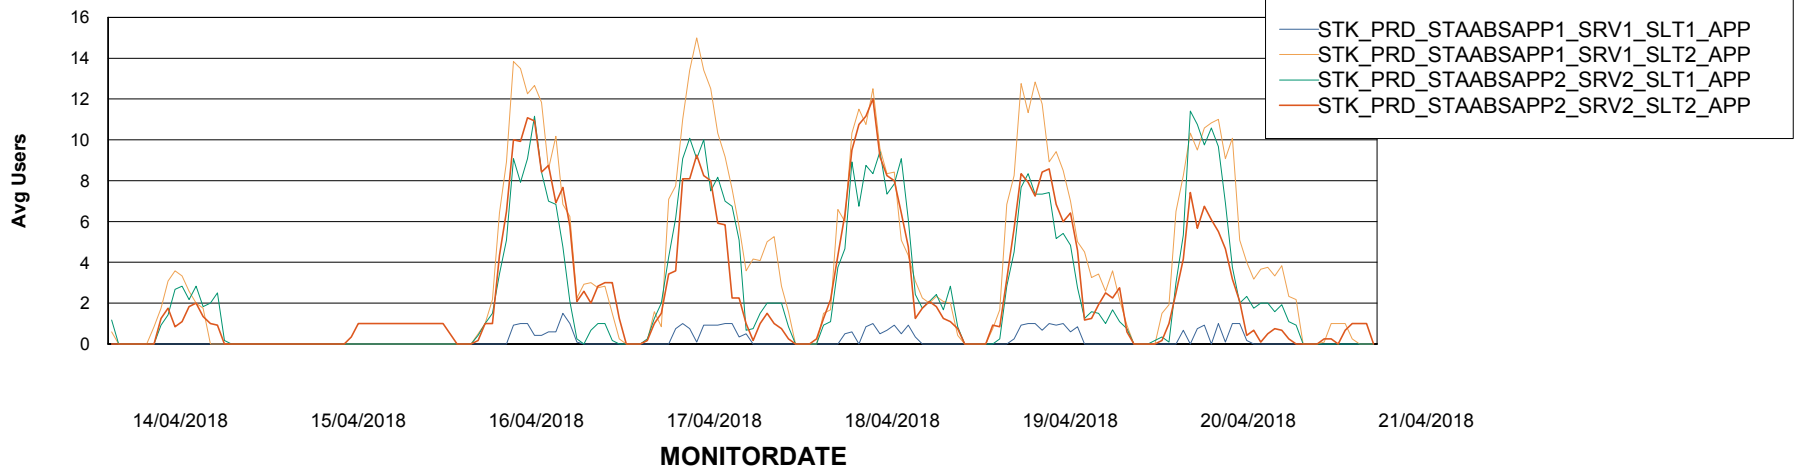

Weekly SLA Customer Report

Customer STK_Production
Database ID 82

ABSSolute Application Server Services

Avg memory used per ABS Server Service

Avg users per day per ABS server

Weekly SLA Customer Report

Customer STK_Production
Database ID 82