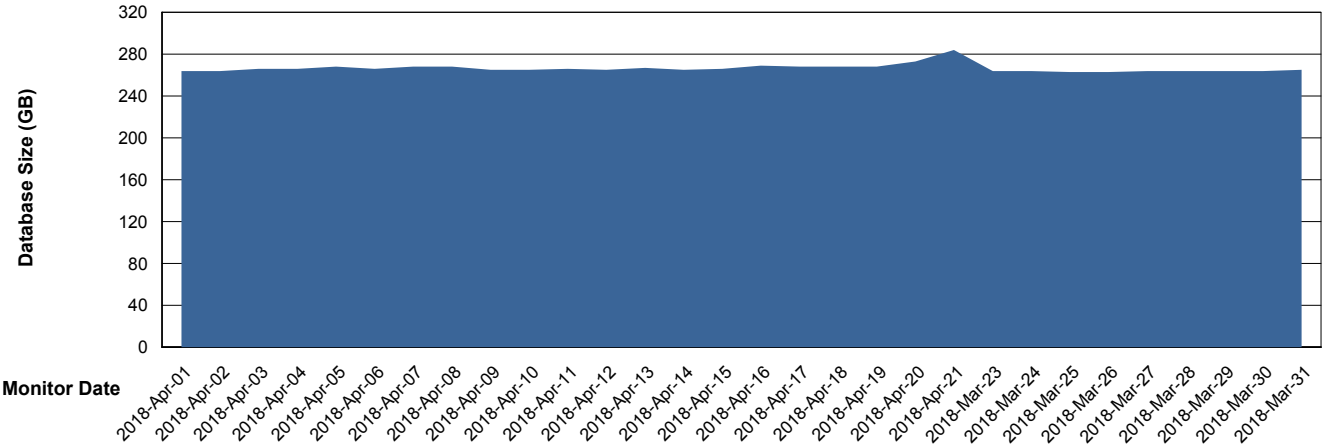

Database growth over last month

Database Tablespace STKDB_ABS1 Production Database

Date	Tablespace Name	Filesize (Gb)	Usedsize (Gb)	Percentage free
21/04/2018	ABSDATA	179	149	17
	INDX	132	113	14
20/04/2018	ABSDATA	179	148	17
	INDX	132	113	14
19/04/2018	ABSDATA	179	148	17
	INDX	132	113	14
18/04/2018	ABSDATA	179	148	17
	INDX	132	113	14
17/04/2018	ABSDATA	179	148	17
	INDX	132	112	15
16/04/2018	ABSDATA	179	148	17
	INDX	132	112	15
15/04/2018	ABSDATA	179	148	17
	INDX	132	112	15