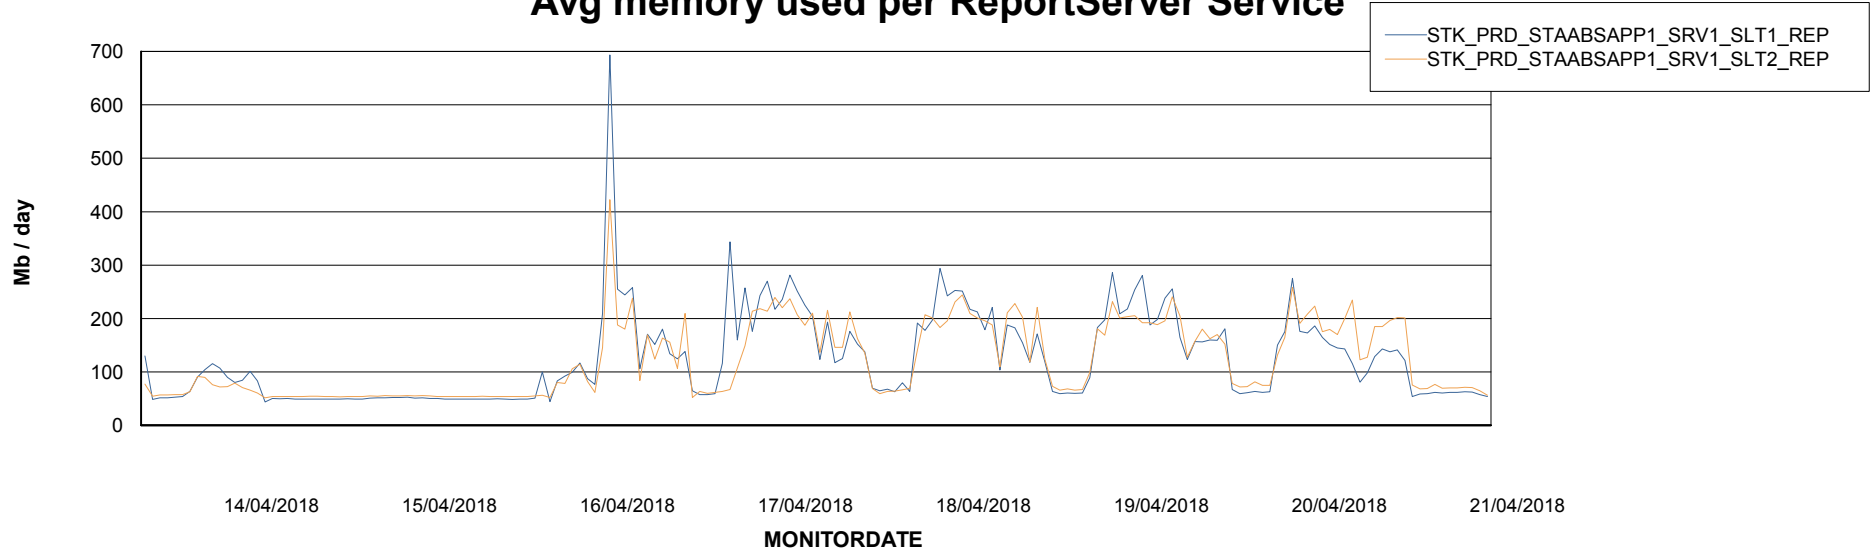

ABSSolute Application ReportServer Services

Avg memory used per ReportServer Service