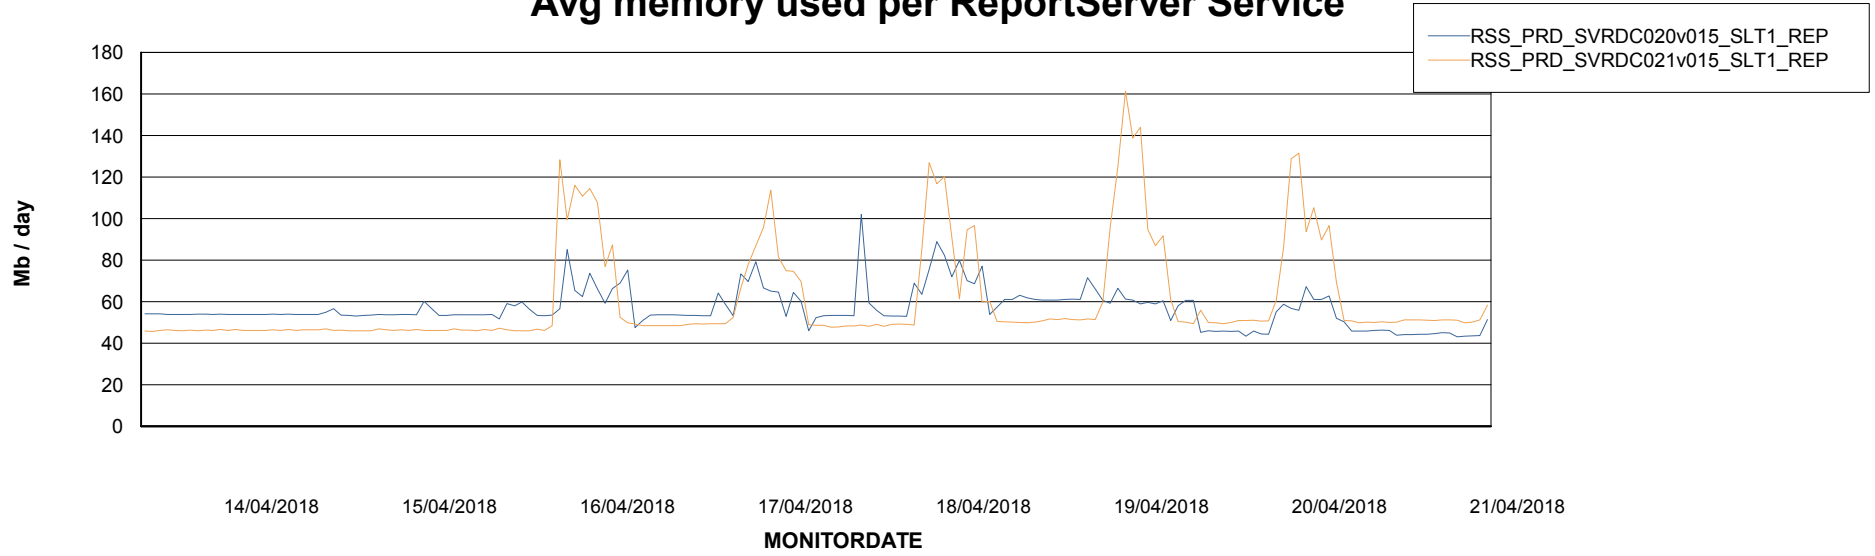

Avg memory used per ABS Server Service

Avg users per day per ABS server

Weekly SLA Customer Report

Customer RSS Production
Database ID 52

ABSSolute Application ReportServer Services

Avg memory used per ReportServer Service