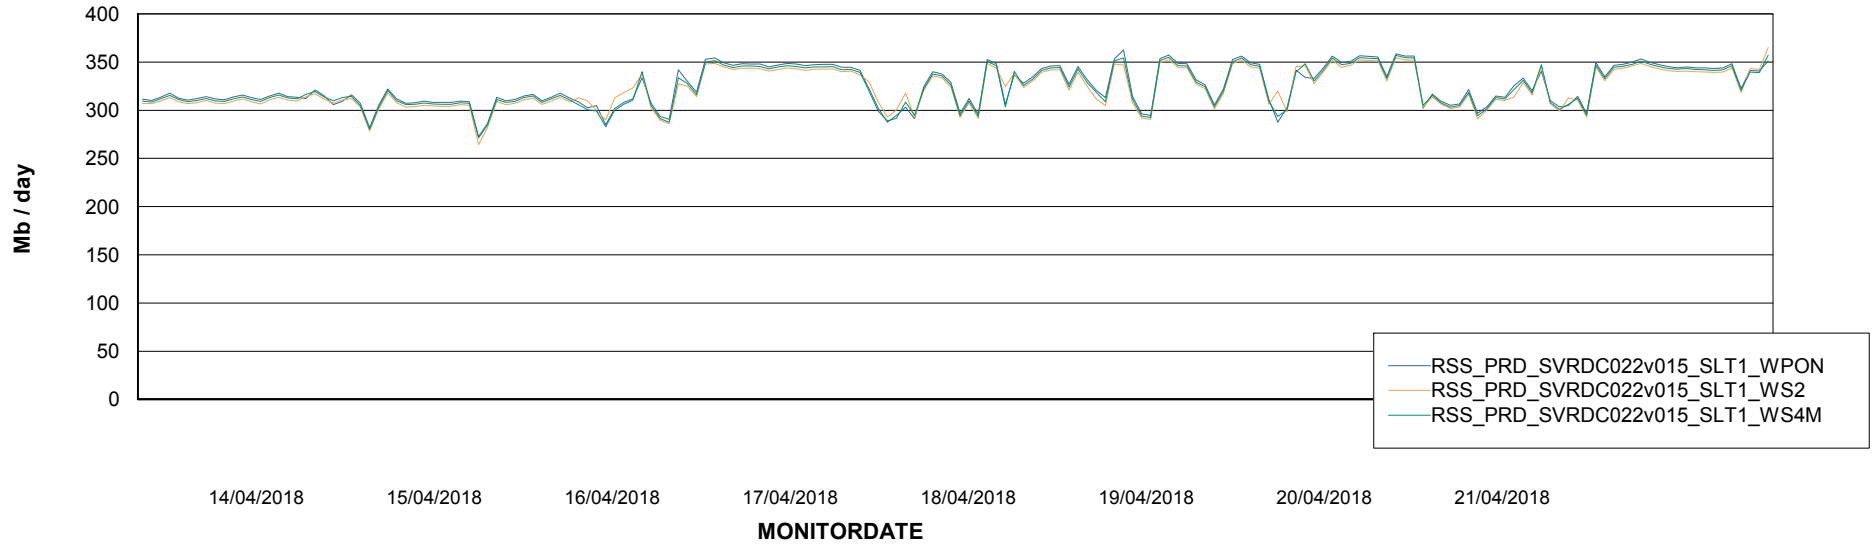

ABSSolute Web Component Services

Avg memory used per ABS Web component