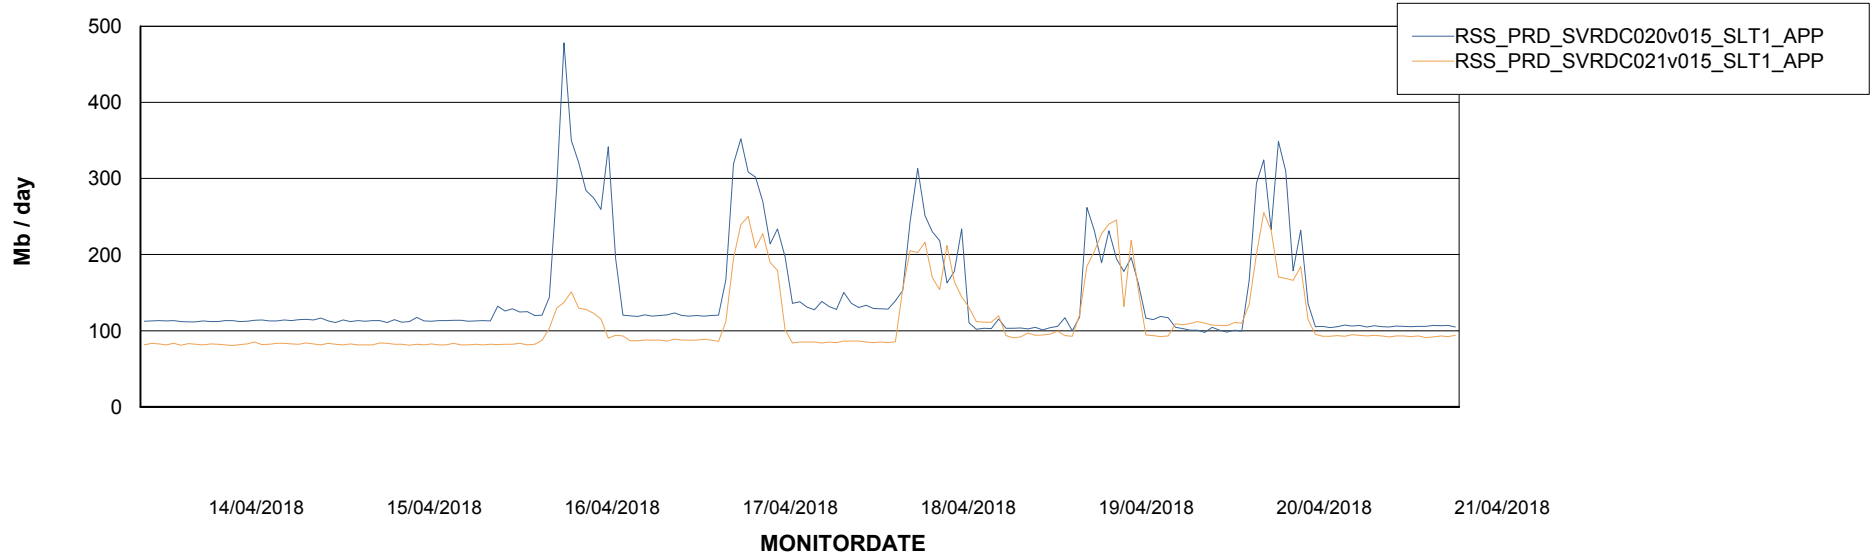

ABSSolute Application Server Services

Avg memory used per ABS Server Service