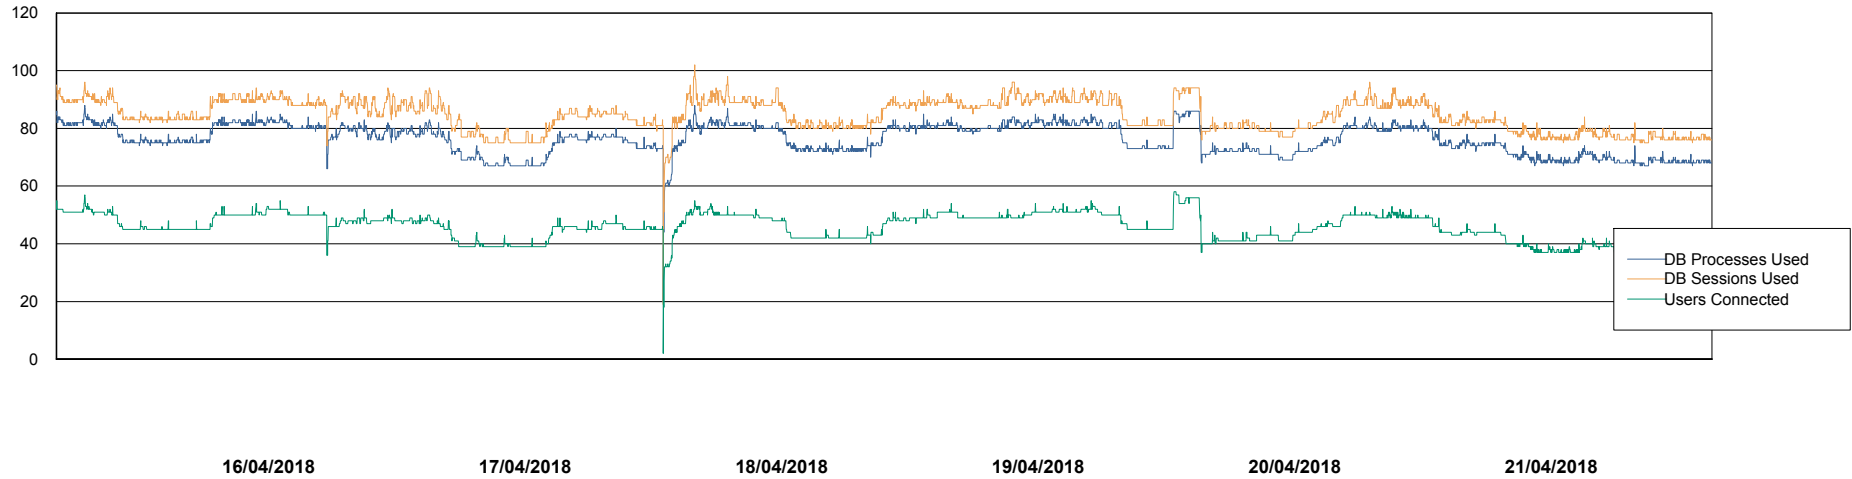

Database Performance RSSDB_Production