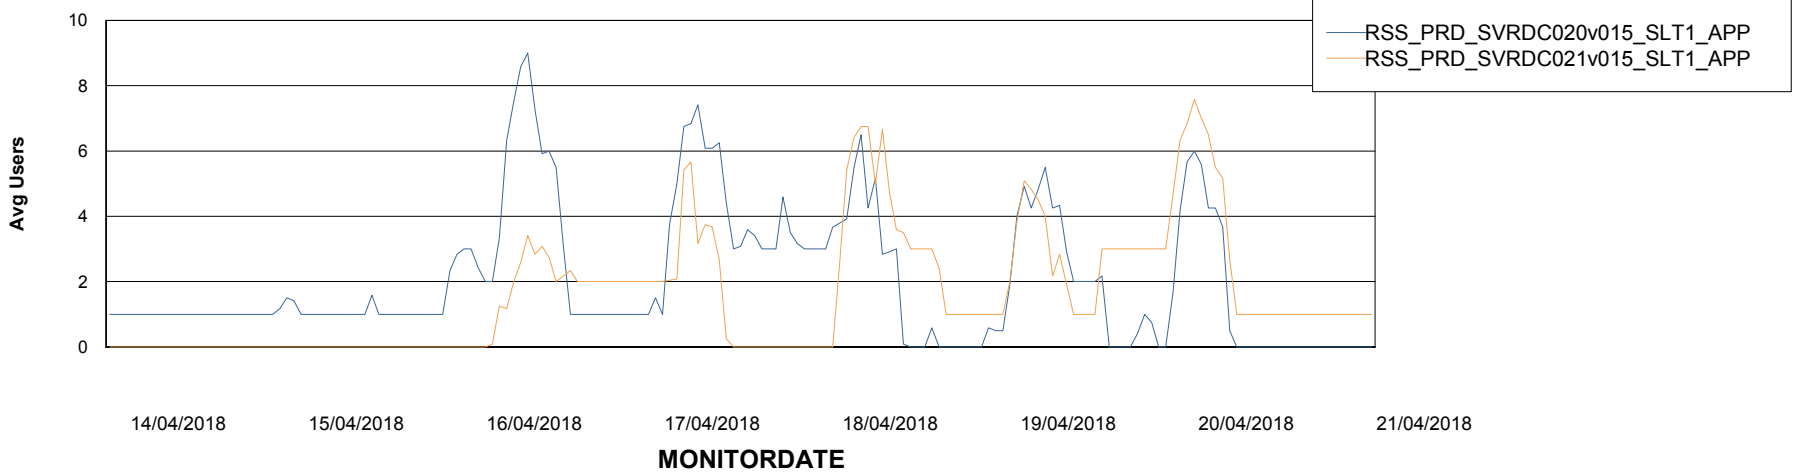

Avg users per day per ABS server