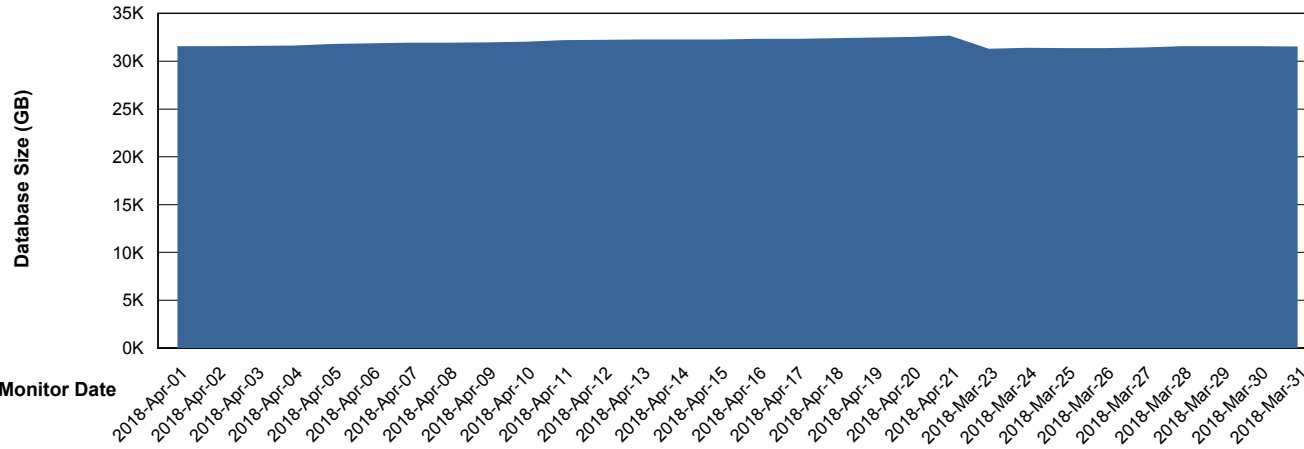

DATABASE SIZE RSSDB_Production

Database growth over last month

Database Tablespace RSSDB_Production

Date	Tablespace Name	Filesize (Gb)	Usedsize (Gb)	Percentage free
21/04/2018	ABSDATA	17,500	14,125	19
	INDX	21,500	17,226	20
20/04/2018	ABSDATA	17,500	14,117	19
	INDX	21,500	17,226	20
19/04/2018	ABSDATA	17,500	14,033	20
	INDX	21,500	17,164	20
18/04/2018	ABSDATA	17,500	14,028	20
	INDX	21,500	17,135	20
17/04/2018	ABSDATA	17,500	14,001	20
	INDX	21,500	17,090	21
16/04/2018	ABSDATA	17,500	13,988	20
	INDX	21,500	17,027	21
15/04/2018	ABSDATA	17,500	13,971	20
	INDX	21,500	16,986	21