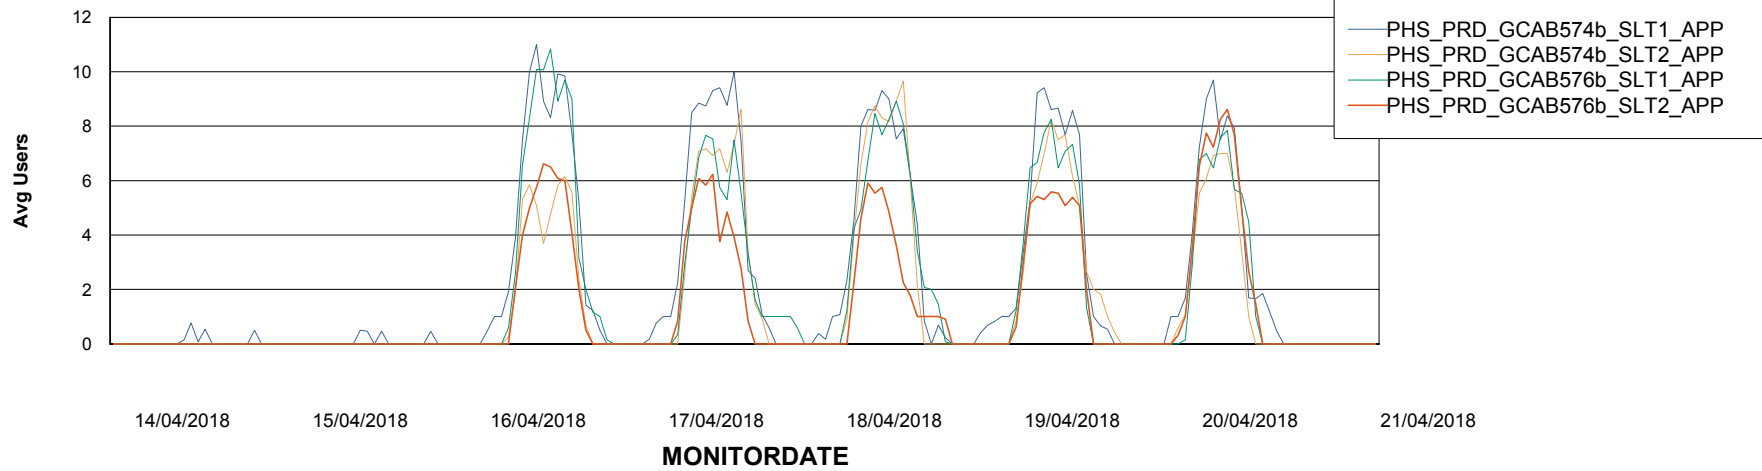

Avg users per day per ABS server