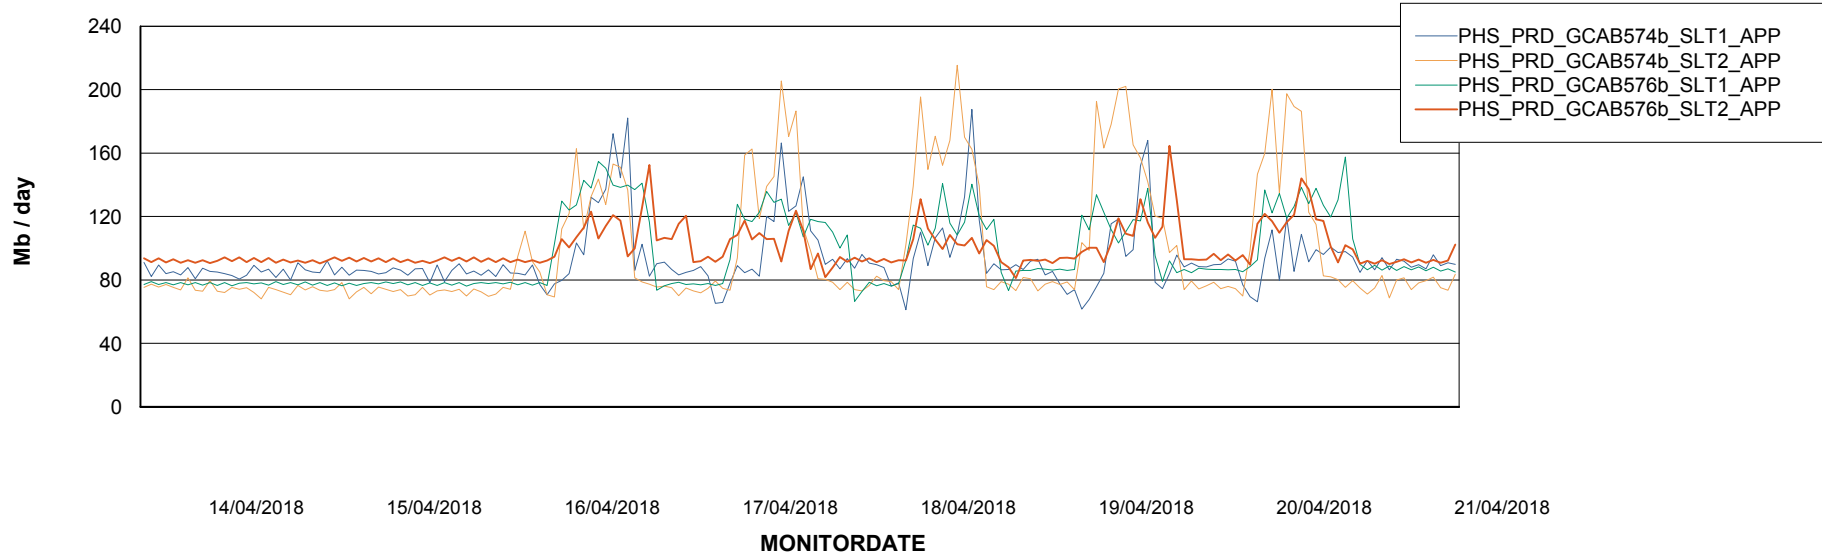

ABSSolute Application Server Services

Avg memory used per ABS Server Service