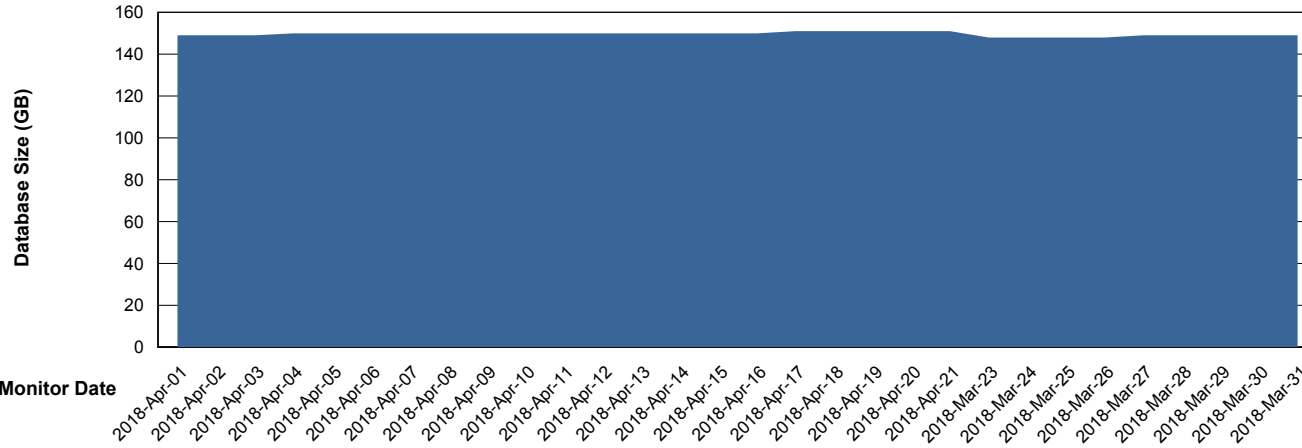

DATABASE SIZE PHSDB_Production

Database growth over last month