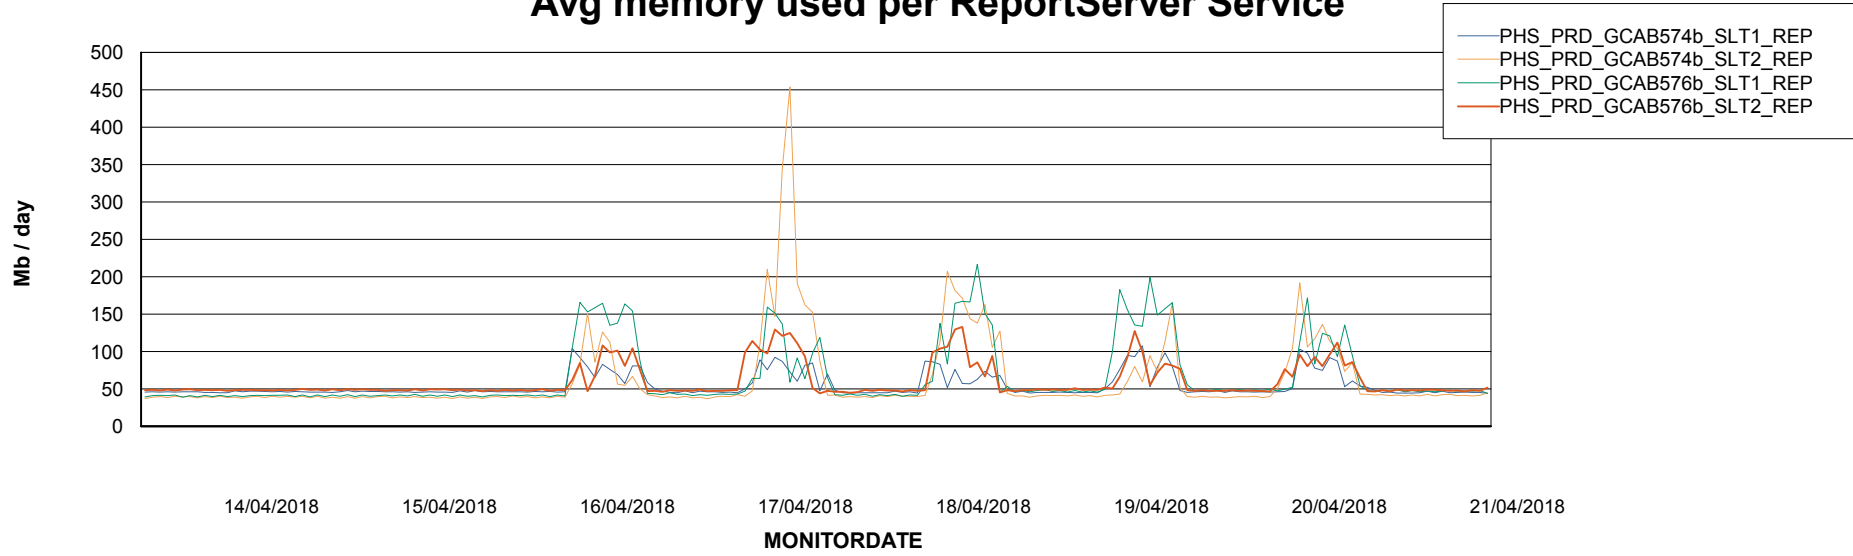

Avg memory used per ABS Server Service

Avg users per day per ABS server

Weekly SLA Customer Report

Customer PHS_Production
Database ID 47

ABSSolute Application ReportServer Services

Avg memory used per ReportServer Service