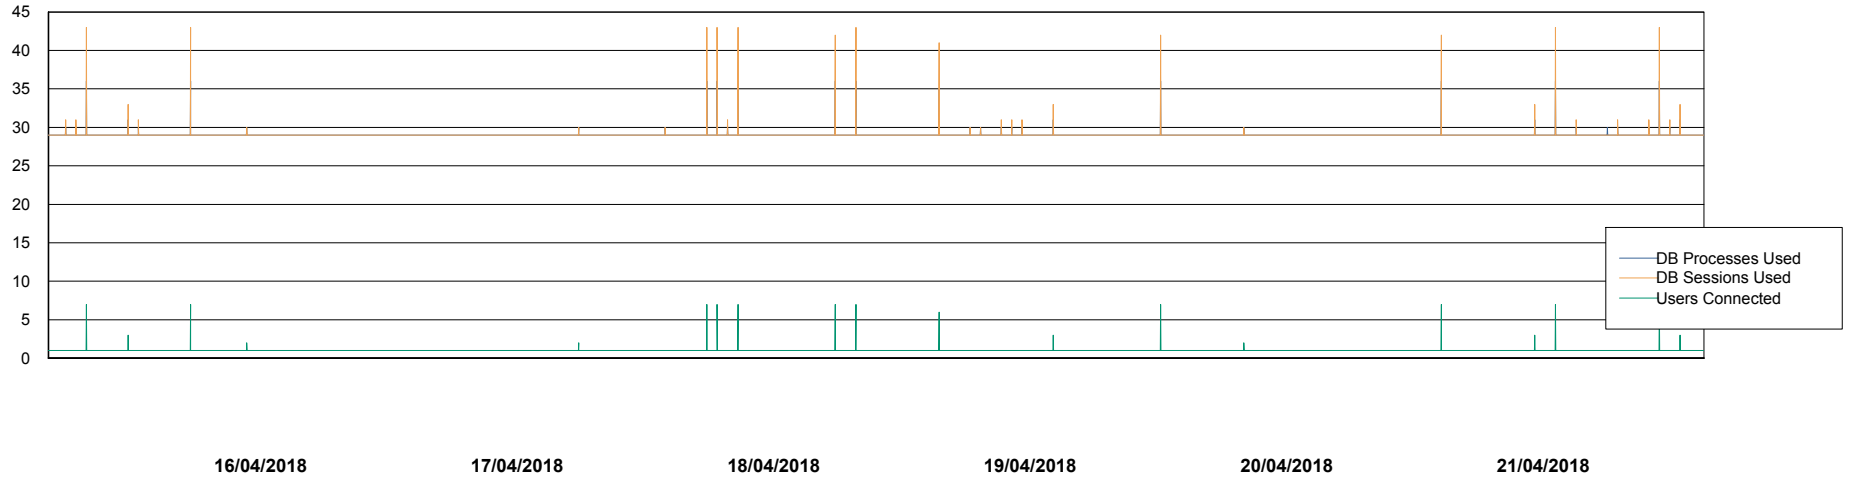

Weekly SLA Customer Report

Customer PHS_Production
Database ID 47

Database Performance PHSDB_Production

Weekly SLA Customer Report

Customer PHS_Production
Database ID 47

Database Performance PHSDB_Standby

Weekly SLA Customer Report