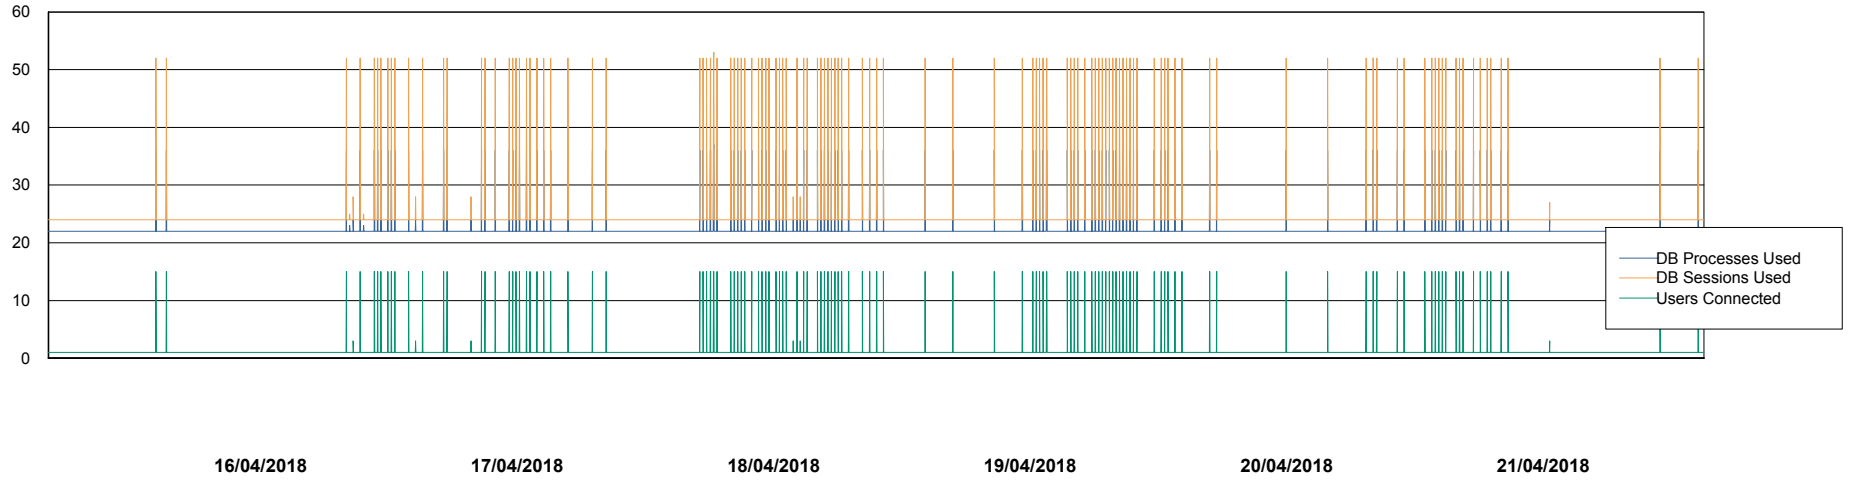

Weekly SLA Customer Report

Customer PCO Production
Database ID 44

Database Performance PCODB_Production

Weekly SLA Customer Report

Customer PCO Production
Database ID 44

Database Performance PCODB_Standby

Weekly SLA Customer Report