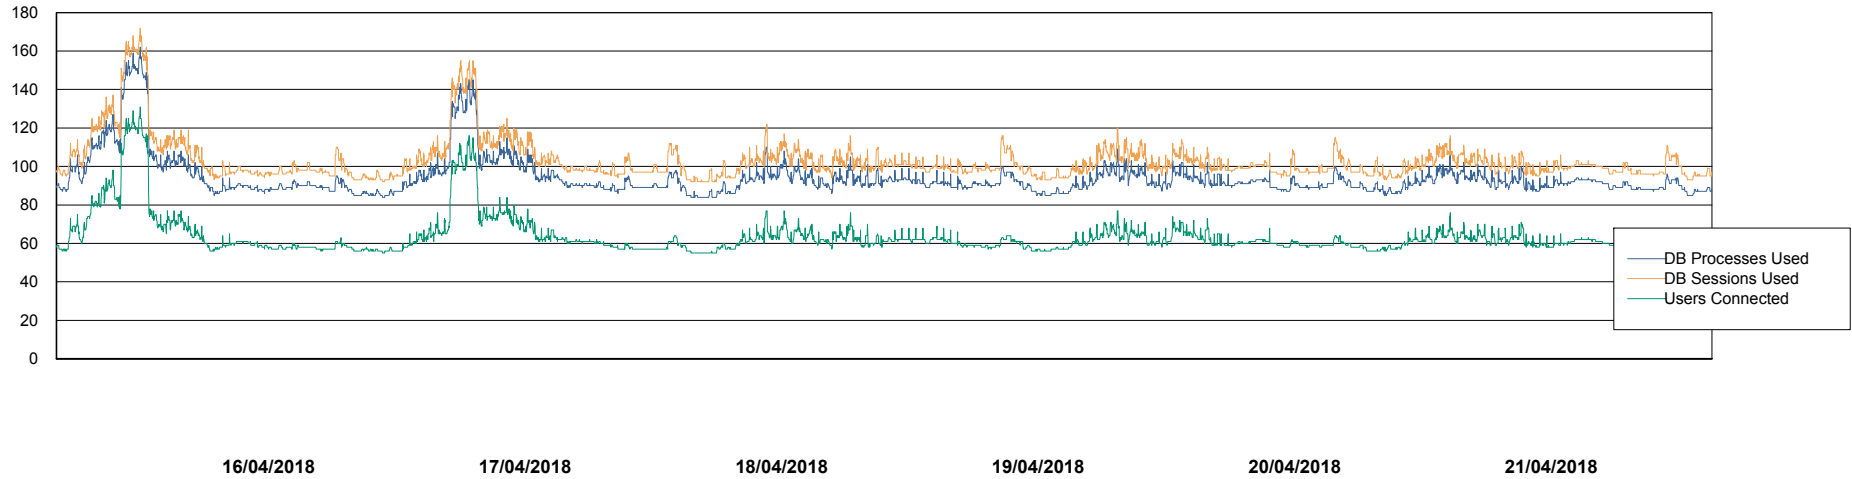

Harddisk Usage PCO_PRD_ORACLE2

	Free disk space on c: (%)	Total disk space on c: (Gb)	Free disk space on d: (%)	Total disk space on d: (Gb)
21/04/2018	75	279	21	838
20/04/2018	75	279	21	838
19/04/2018	75	279	21	838
18/04/2018	75	279	22	838
17/04/2018	75	279	22	838
16/04/2018	75	279	23	838
15/04/2018	75	279	23	838

Weekly SLA Customer Report

Customer PCO Production
Database ID 44

Database Performance PCODB_Production

Weekly SLA Customer Report

Customer PCO Production
Database ID 44

Database Performance PCODB_Standby

Weekly SLA Customer Report