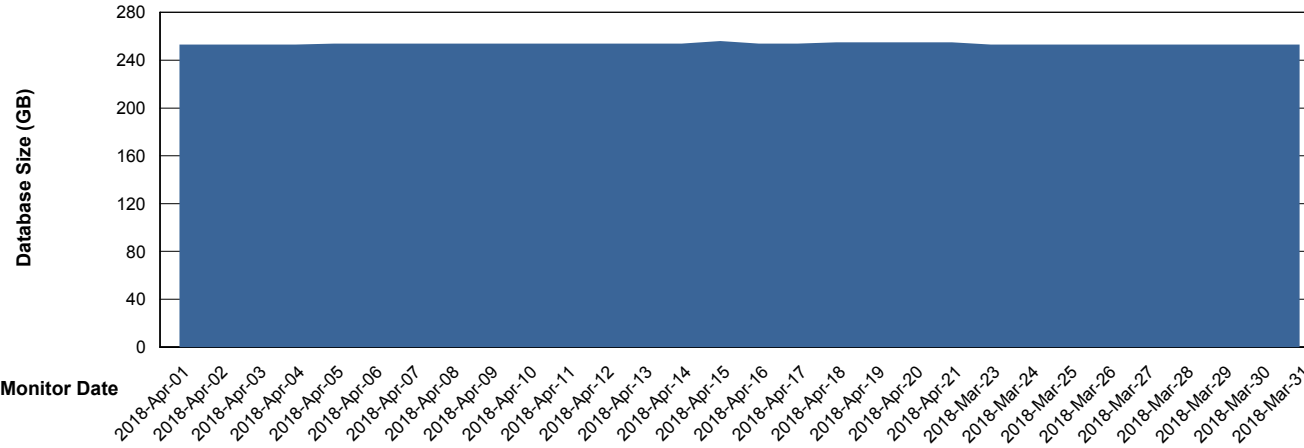

DATABASE SIZE PCODB_Production

Database growth over last month

Database Tablespace PCODB_Production

Date	Tablespace Name	Filesize (Gb)	Usedsize (Gb)	Percentage free
21/04/2018	ABSDATA	103	88	15
	INDX	192	165	14
20/04/2018	ABSDATA	103	88	15
	INDX	192	165	14
19/04/2018	ABSDATA	103	88	15
	INDX	192	165	14
18/04/2018	ABSDATA	103	88	15
	INDX	192	165	14
17/04/2018	ABSDATA	103	88	15
	INDX	192	165	14
16/04/2018	ABSDATA	103	87	16
	INDX	192	165	14
15/04/2018	ABSDATA	103	87	16
	INDX	192	165	14