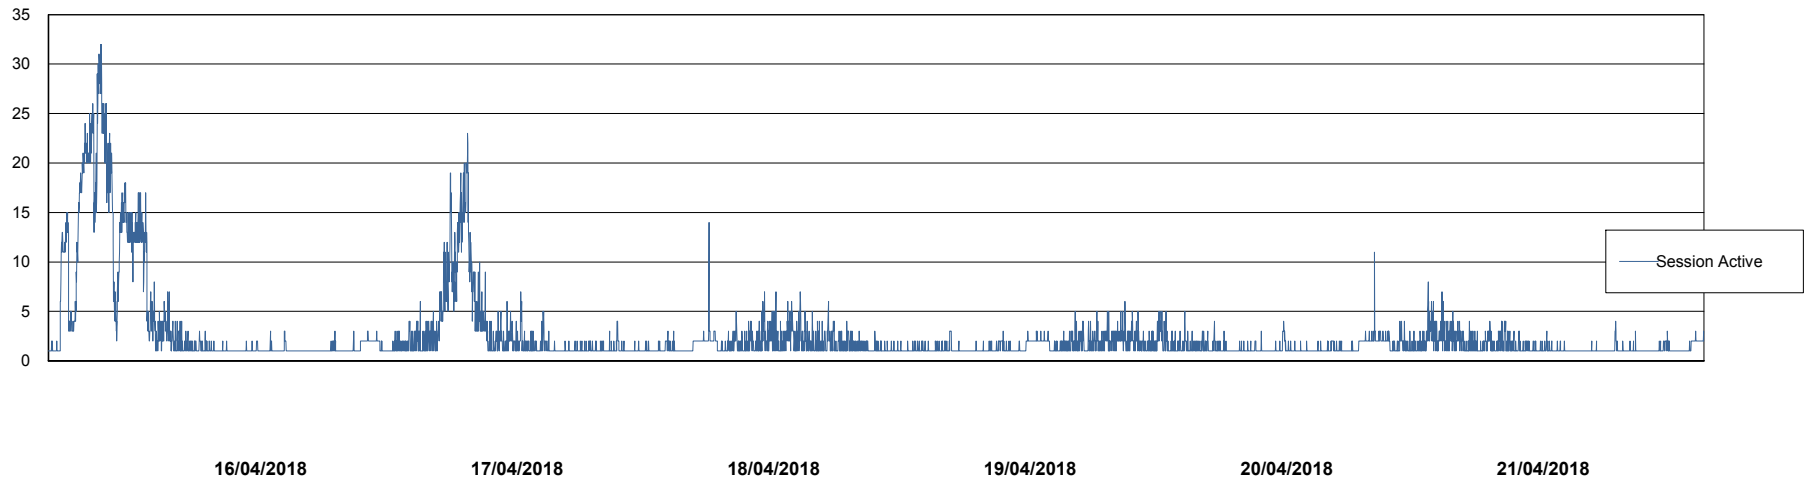

Database Performance PCODB_Production