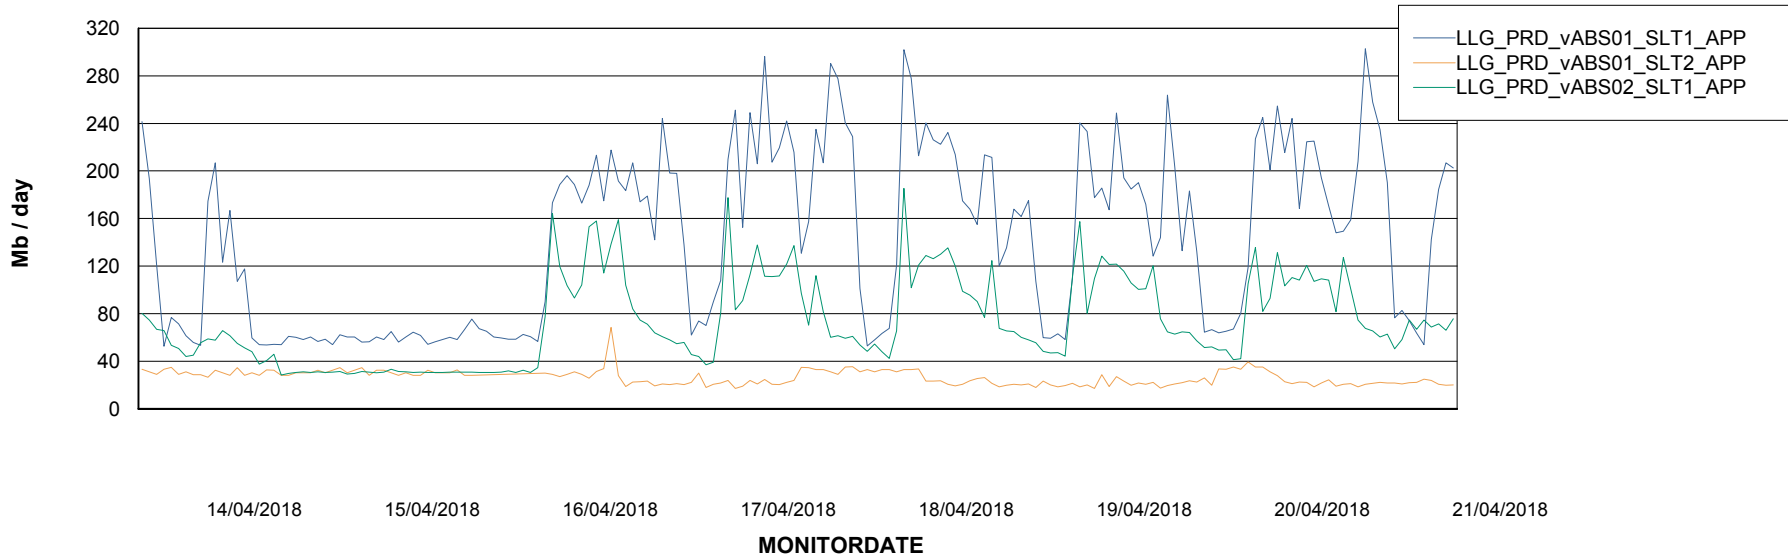

ABSSolute Application Server Services

Avg memory used per ABS Server Service