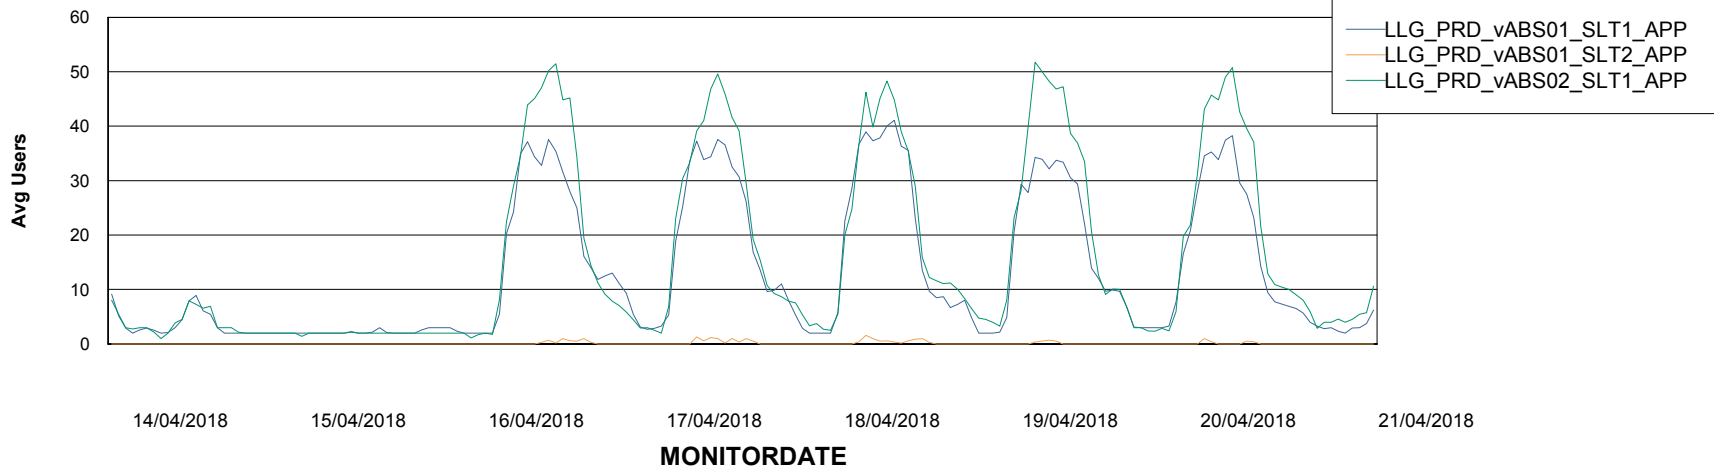

Weekly SLA Customer Report

Customer LLG_Production
Database ID 53

ABSSolute Application Server Services

Avg memory used per ABS Server Service

Avg users per day per ABS server

Weekly SLA Customer Report

Customer LLG_Production
Database ID 53