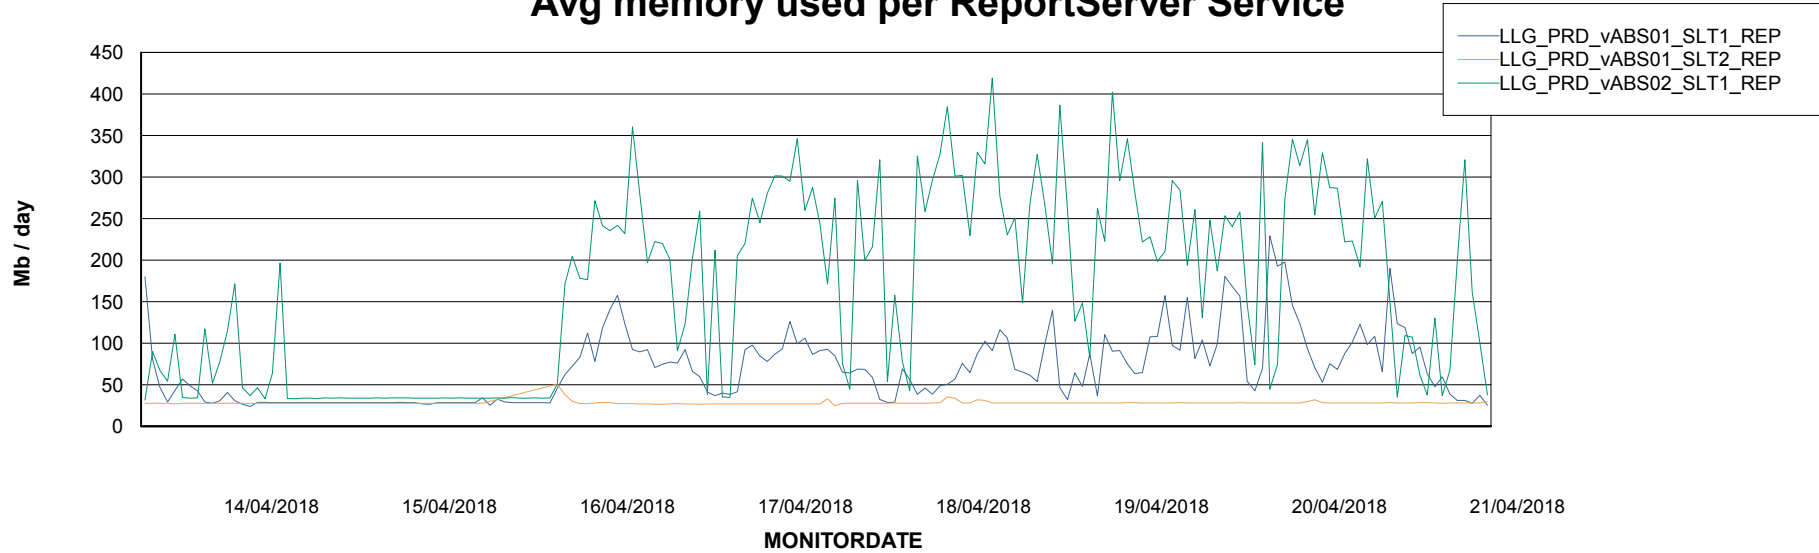

ABSSolute Application ReportServer Services

Avg memory used per ReportServer Service