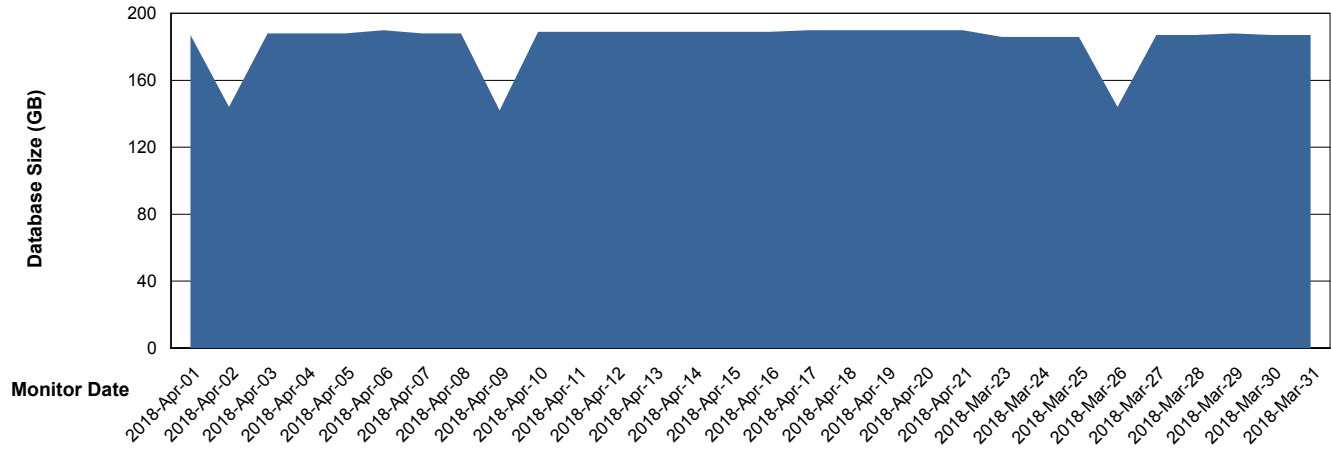

Customer LLG_Production
Database ID 53

Database Performance LLGDBBI_Production

Weekly SLA Customer Report

Customer LLG_Production
 Database ID 53

DATABASE SIZE LLGDB_Production

Database growth over last month