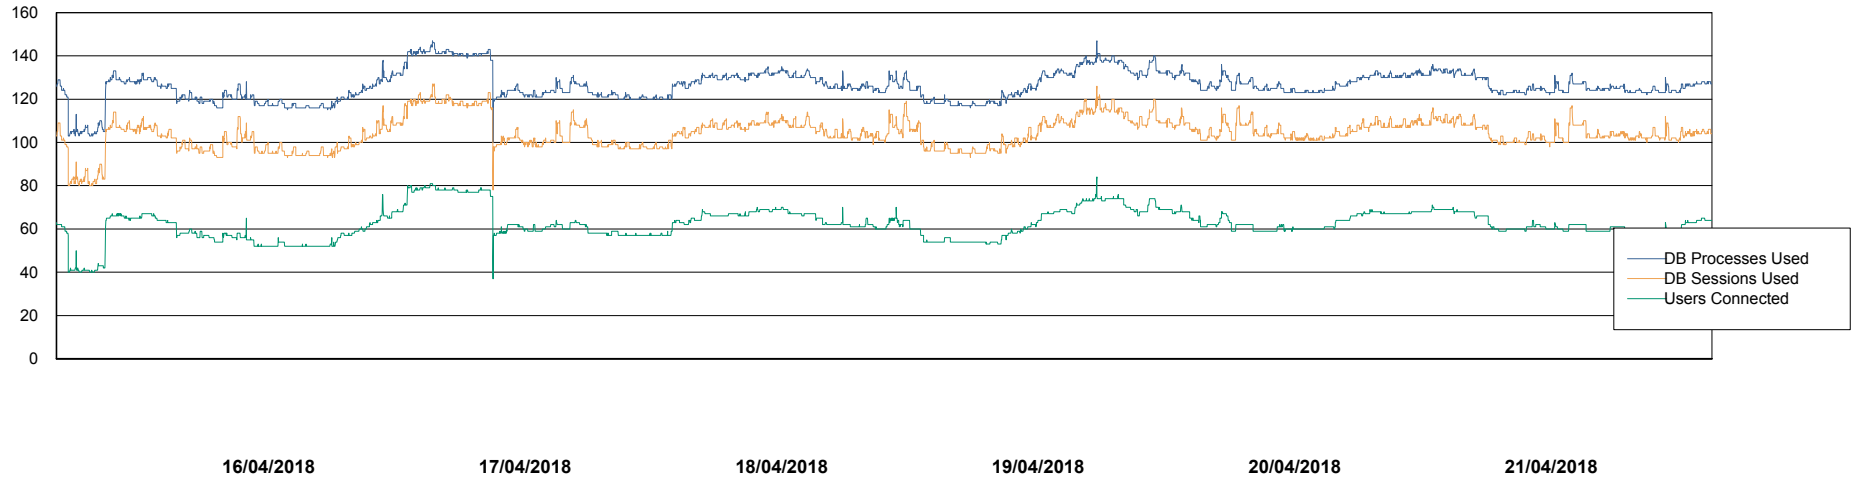

Harddisk Usage FIS_PRD_ORACLE2

	Free disk space on c: (%)	Total disk space on c: (Gb)	Free disk space on l: (%)	Total disk space on l: (Gb)	Free disk space on o: (%)	Total disk space on o: (Gb)
21/04/2018	70	279	18	279	14	373
20/04/2018	70	279	18	279	14	373
19/04/2018	70	279	18	279	14	373
18/04/2018	70	279	18	279	14	373
17/04/2018	70	279	18	279	14	373
16/04/2018	70	279	18	279	14	373
15/04/2018	70	279	17	279	14	373

Weekly SLA Customer Report

Customer FIS_Production
Database ID 46

Database Performance FISDB_Production

Weekly SLA Customer Report

Customer FIS_Production
Database ID 46

Database Performance FISDB_Standby

Weekly SLA Customer Report