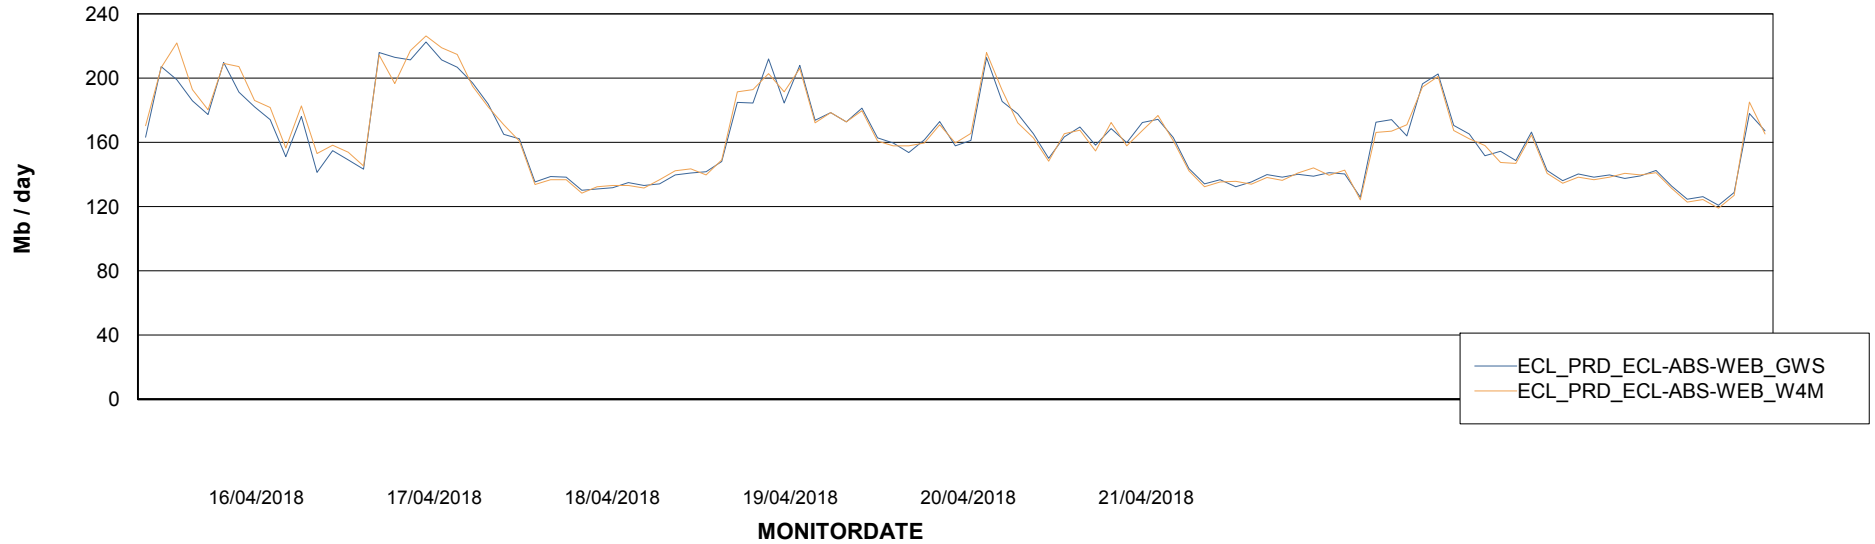

ABSSolute Application ReportServer Services

Avg memory used per ReportServer Service

Weekly SLA Customer Report

Customer ECL Production
Database ID 77

ABSSolute Web Component Services

Avg memory used per ABS Web component