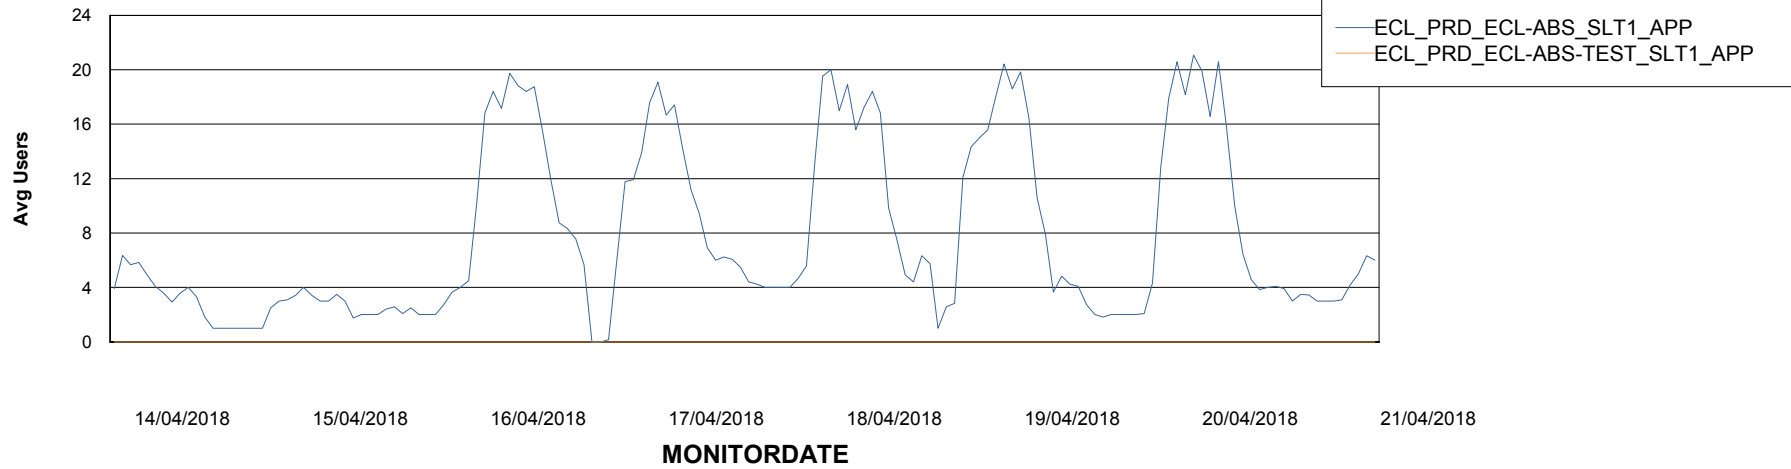

Weekly SLA Customer Report

Customer ECL Production
Database ID 77

ABSSolute Application Server Services

Avg memory used per ABS Server Service

Avg users per day per ABS server

Weekly SLA Customer Report

Customer ECL Production
Database ID 77