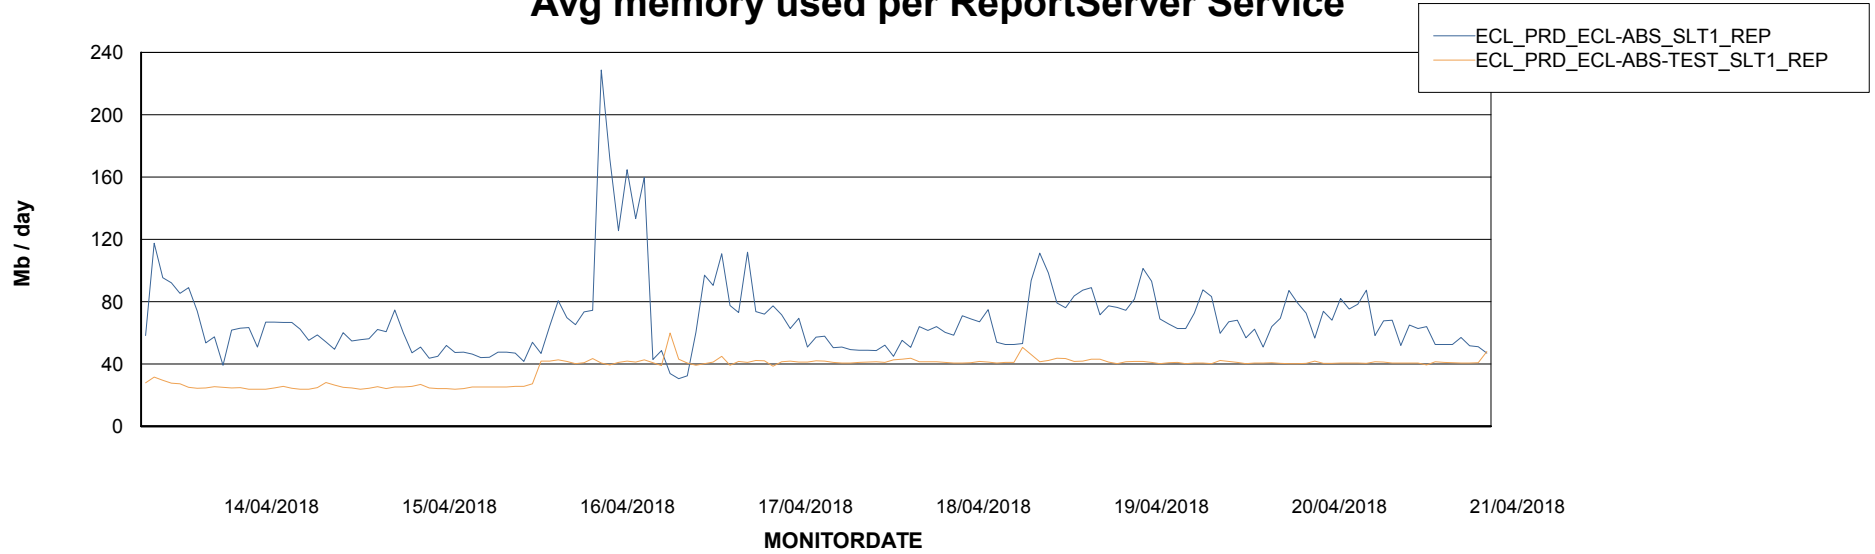

ABSSolute Application ReportServer Services

Avg memory used per ReportServer Service