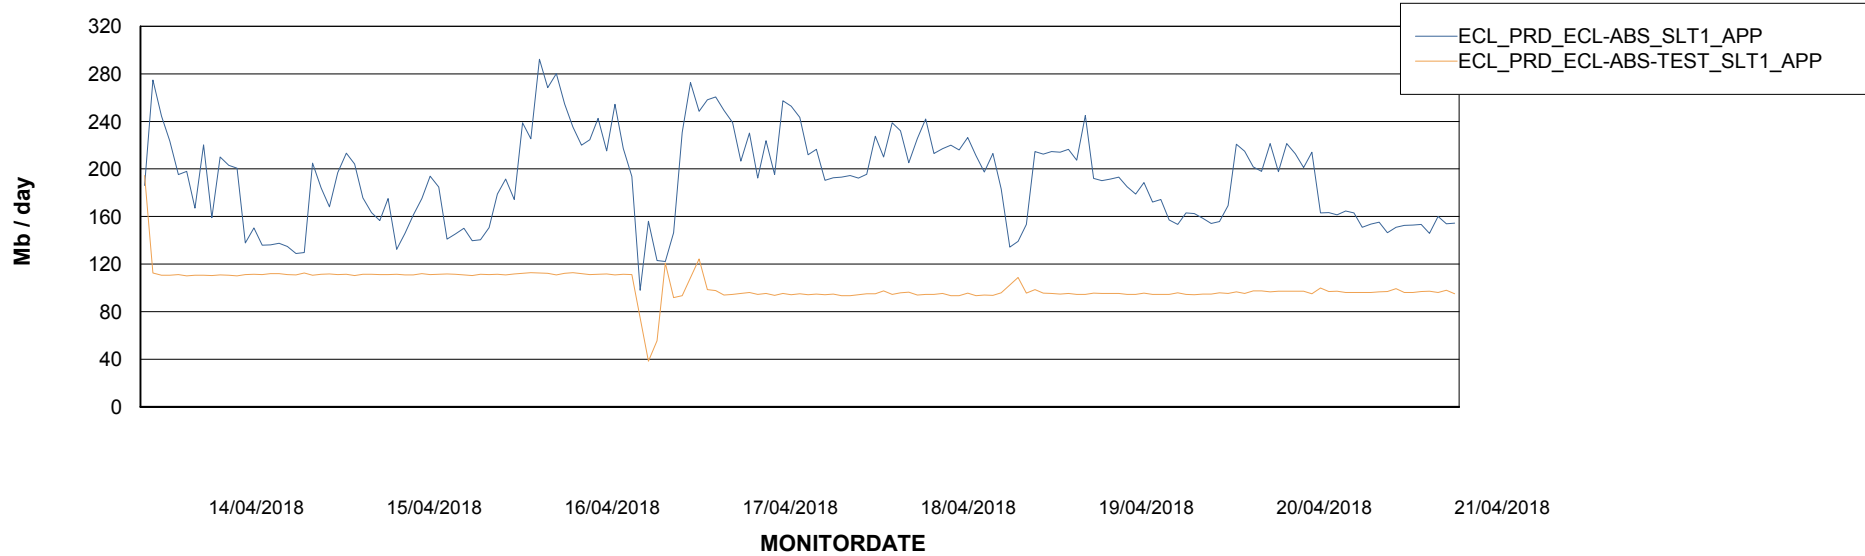

Weekly SLA Customer Report

Customer ECL Production
Database ID 77

Database Performance ECLDB_Production

Weekly SLA Customer Report

Customer ECL Production
 Database ID 77

DATABASE SIZE ECLDB_Production

Database growth over last month

Database Tablespace ECLDB_Production

Date	Tablespace Name	Filesize (Gb)	Usedsize (Gb)	Percentage free
21/04/2018	ABSDATA	20	17	15
	INDX	8	0	100
20/04/2018	ABSDATA	20	17	15
	INDX	8	0	100
19/04/2018	ABSDATA	20	17	15
	INDX	8	0	100
18/04/2018	ABSDATA	20	17	15
	INDX	8	0	100
17/04/2018	ABSDATA	20	17	15
	INDX	8	0	100
16/04/2018	ABSDATA	20	17	15
	INDX	8	0	100

Weekly SLA Customer Report

Customer ECL Production
Database ID 77

ABSSolute Application Server Services

Avg memory used per ABS Server Service

Avg users per day per ABS server

Weekly SLA Customer Report

Customer ECL Production
Database ID 77