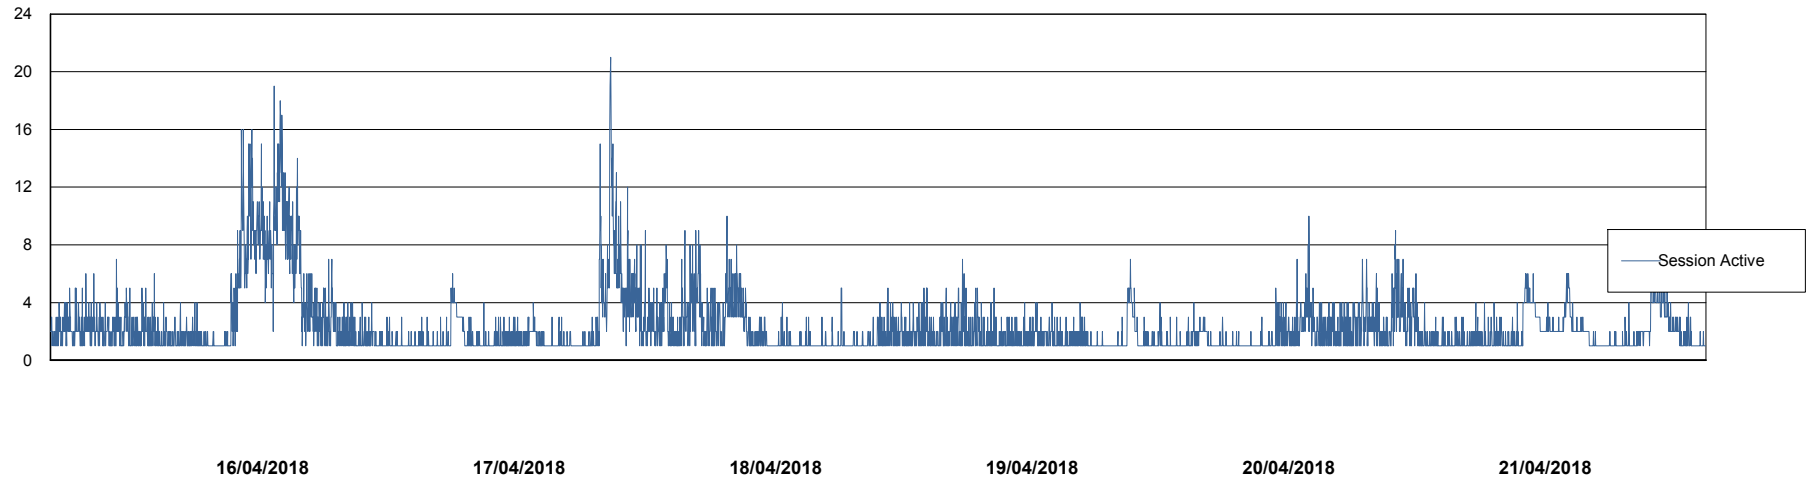

Weekly SLA Customer Report

Customer ECL Production
Database ID 77

Harddisk Usage ECL_PRD_ECL-ABS-WEB

	Free disk space on c: (%)	Total disk space on c: (Gb)
21/04/2018	84	127
20/04/2018	84	127
19/04/2018	84	127
18/04/2018	84	127
17/04/2018	84	127
16/04/2018	84	127
15/04/2018	84	127

Weekly SLA Customer Report

Customer ECL Production
Database ID 77

Database Performance ECLDB_Production

Weekly SLA Customer Report

Customer ECL Production
 Database ID 77

DATABASE SIZE ECLDB_Production

Database growth over last month