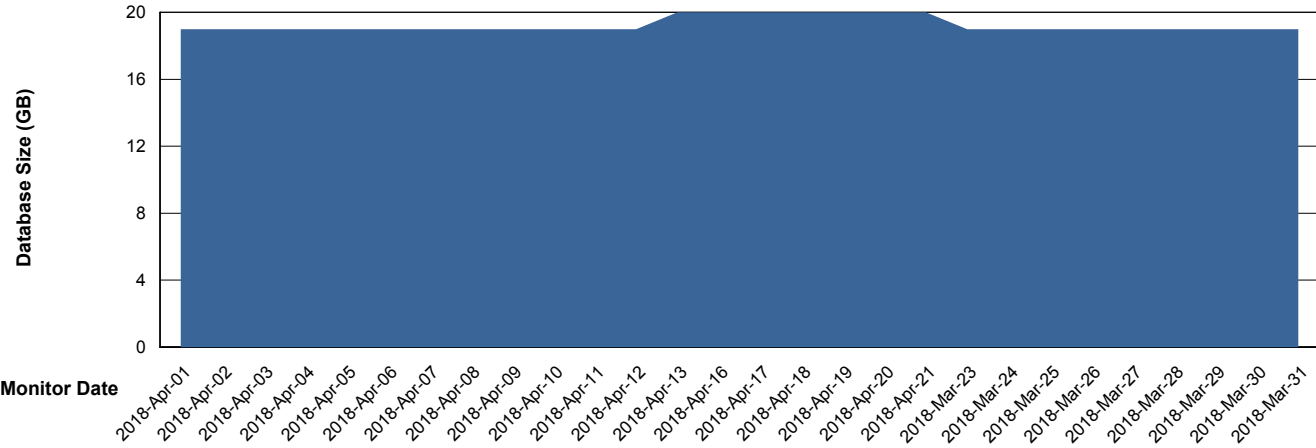

Weekly SLA Customer Report

Customer ECL Production
Database ID 77

Database Performance ECLDB_Production

Weekly SLA Customer Report

Customer ECL Production
 Database ID 77

DATABASE SIZE ECLDB_Production

Database growth over last month

Database Tablespace ECLDB_Production

Date	Tablespace Name	Filesize (Gb)	Usedsize (Gb)	Percentage free
21/04/2018	ABSDATA	20	17	15
	INDX	8	0	100
20/04/2018	ABSDATA	20	17	15
	INDX	8	0	100
19/04/2018	ABSDATA	20	17	15
	INDX	8	0	100
18/04/2018	ABSDATA	20	17	15
	INDX	8	0	100
17/04/2018	ABSDATA	20	17	15
	INDX	8	0	100
16/04/2018	ABSDATA	20	17	15
	INDX	8	0	100