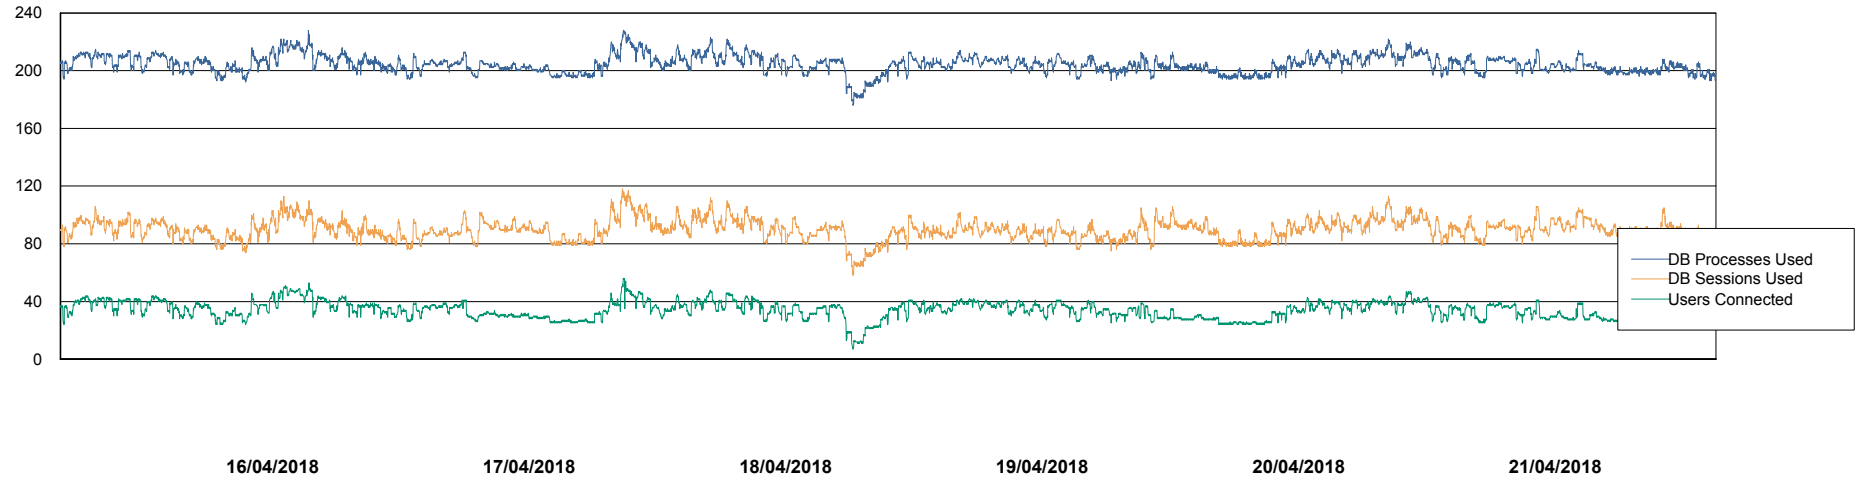

Weekly SLA Customer Report

Customer ECL Production
Database ID 77

Harddisk Usage ECL_PRD_ECL-ABS-WEB

	Free disk space on c: (%)	Total disk space on c: (Gb)
21/04/2018	84	127
20/04/2018	84	127
19/04/2018	84	127
18/04/2018	84	127
17/04/2018	84	127
16/04/2018	84	127
15/04/2018	84	127

Weekly SLA Customer Report

Customer ECL Production
Database ID 77

Database Performance ECLDB_Production

Weekly SLA Customer Report

Customer ECL Production
 Database ID 77

DATABASE SIZE ECLDB_Production

Database growth over last month