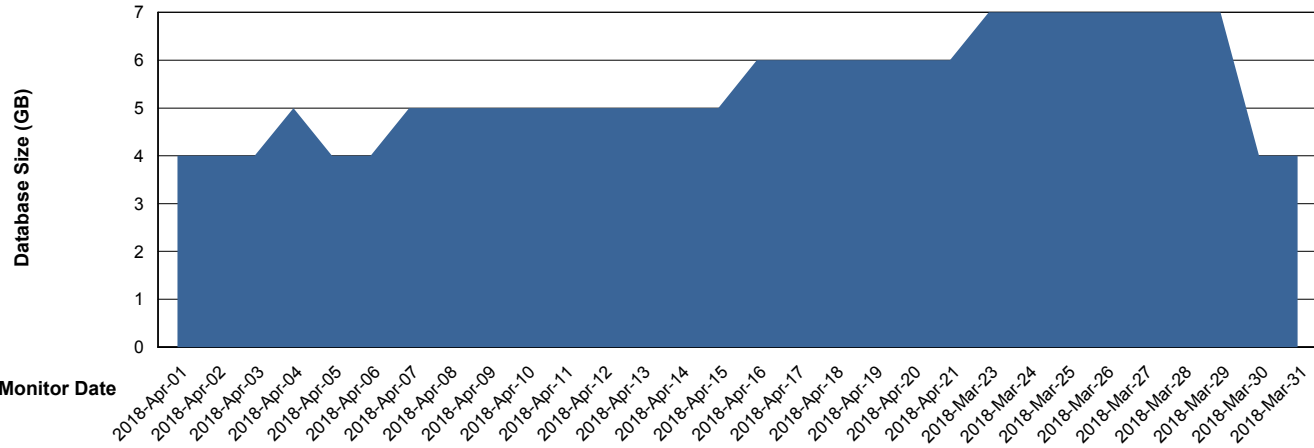

DATABASE SIZE CUS_ProdDB_Primary

Database growth over last month