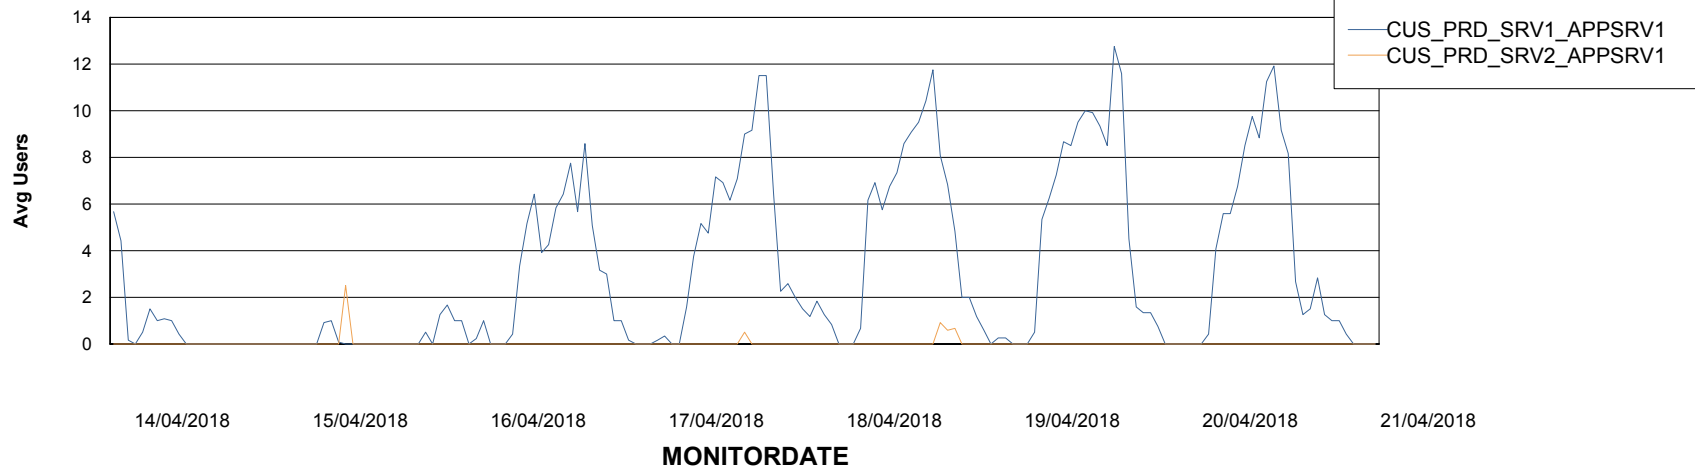

Avg users per day per ABS server