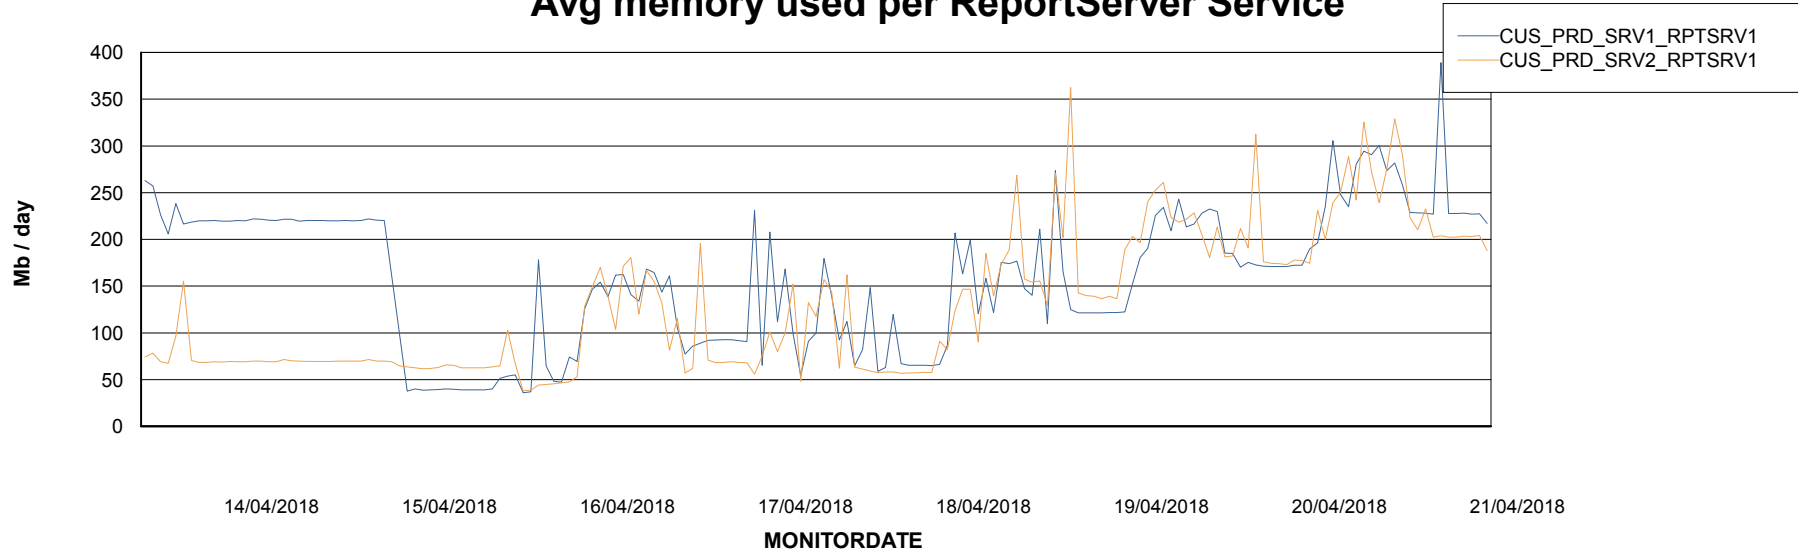

ABSSolute Web Component Services

Avg memory used per ReportServer Service