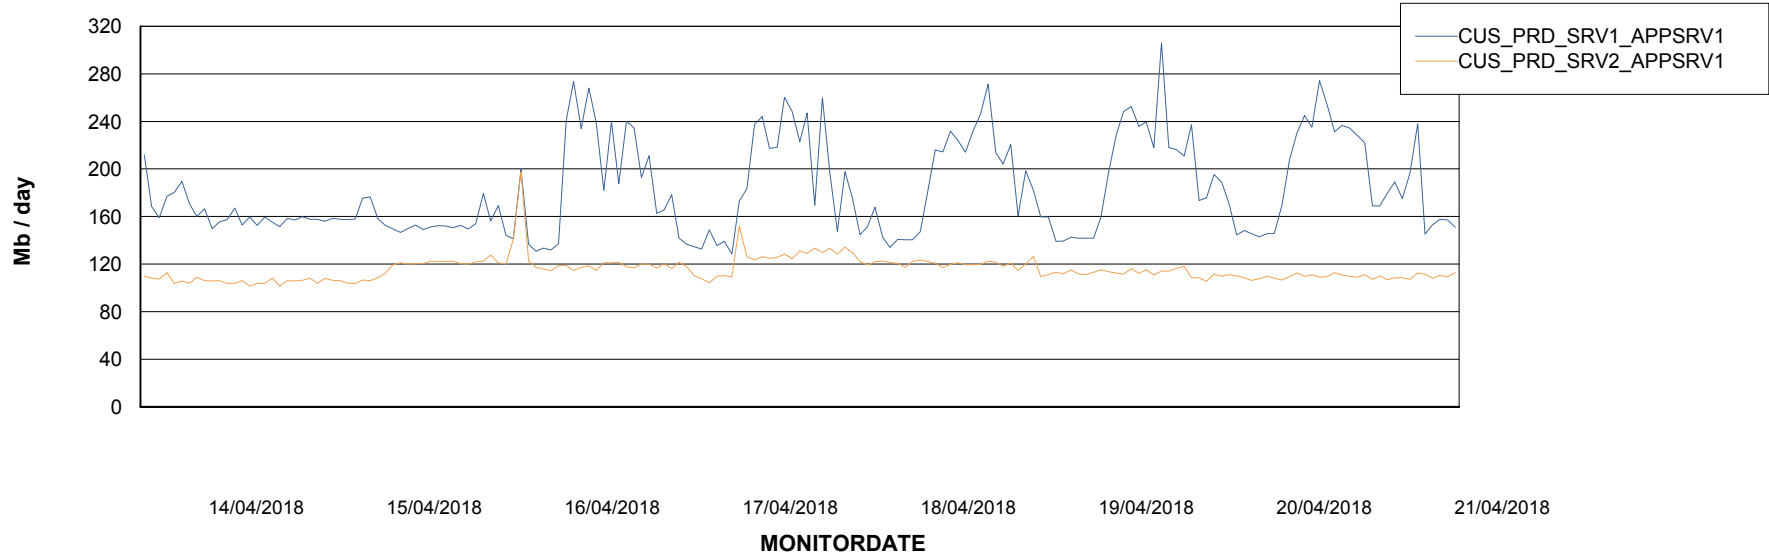

ABSSolute Application Server Services

Avg memory used per ABS Server Service