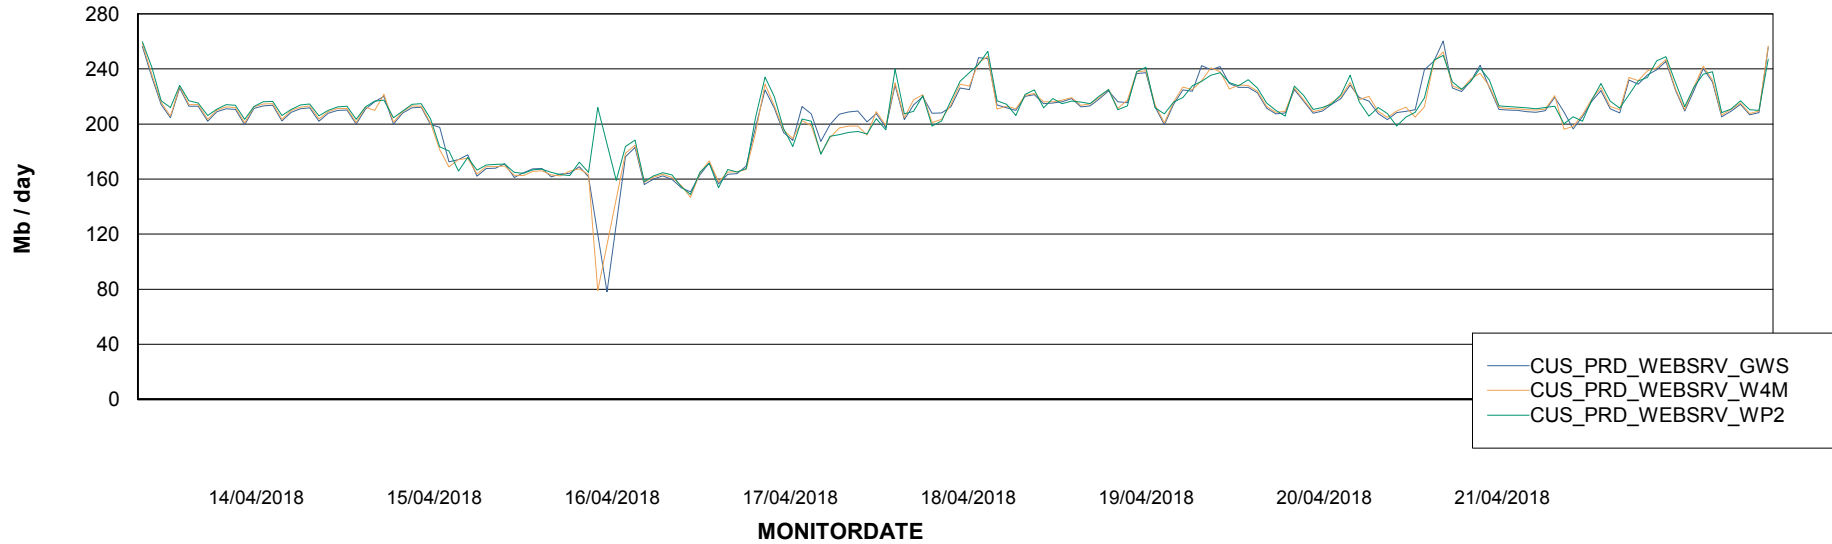

ABSSolute Web Component Services

Avg memory used per ABS Web component