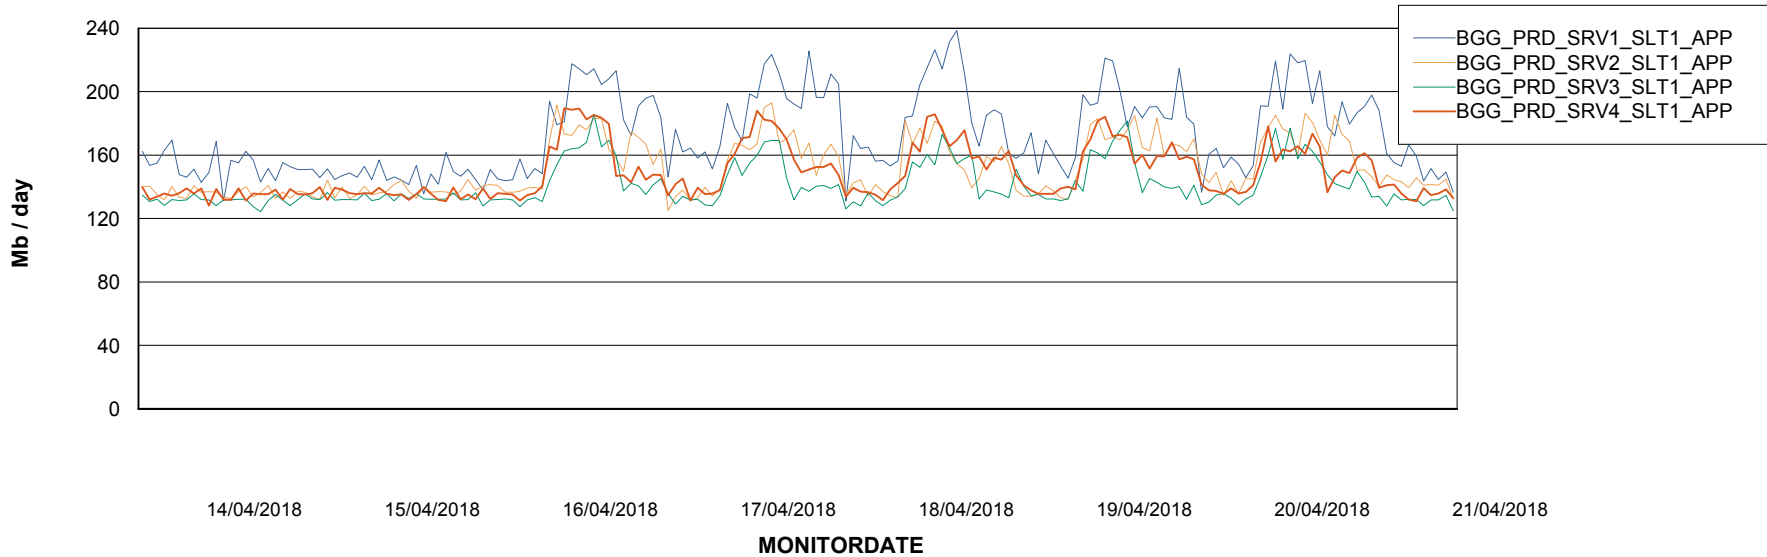

ABSSolute Application Server Services

Avg memory used per ABS Server Service