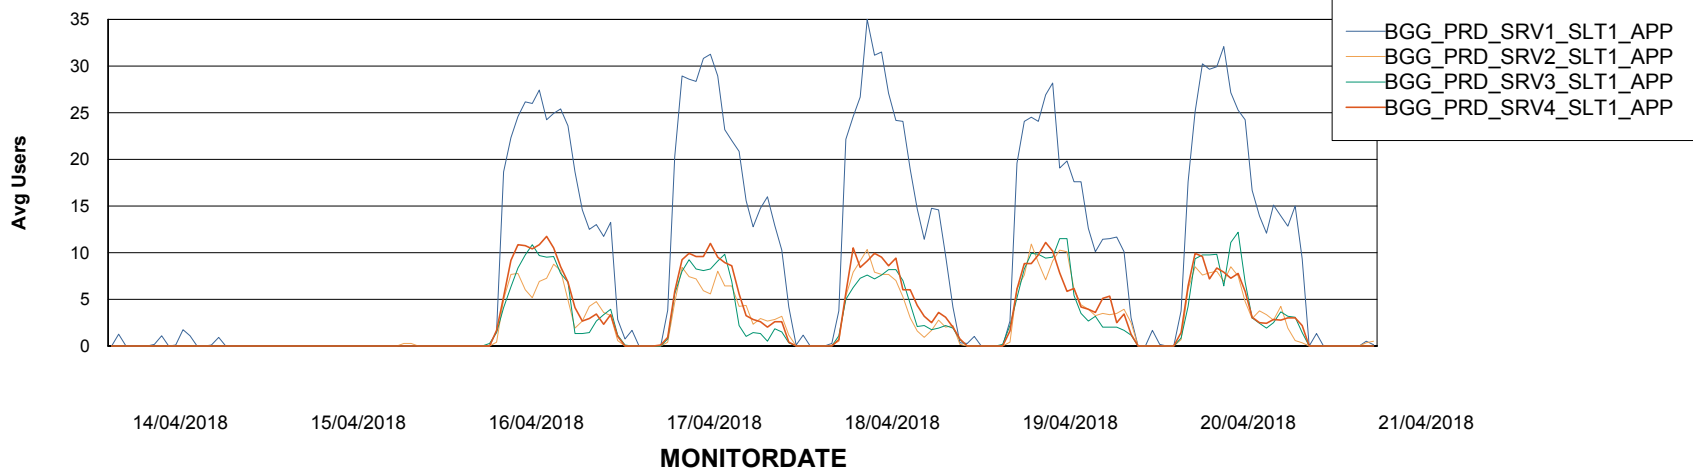

Avg users per day per ABS server