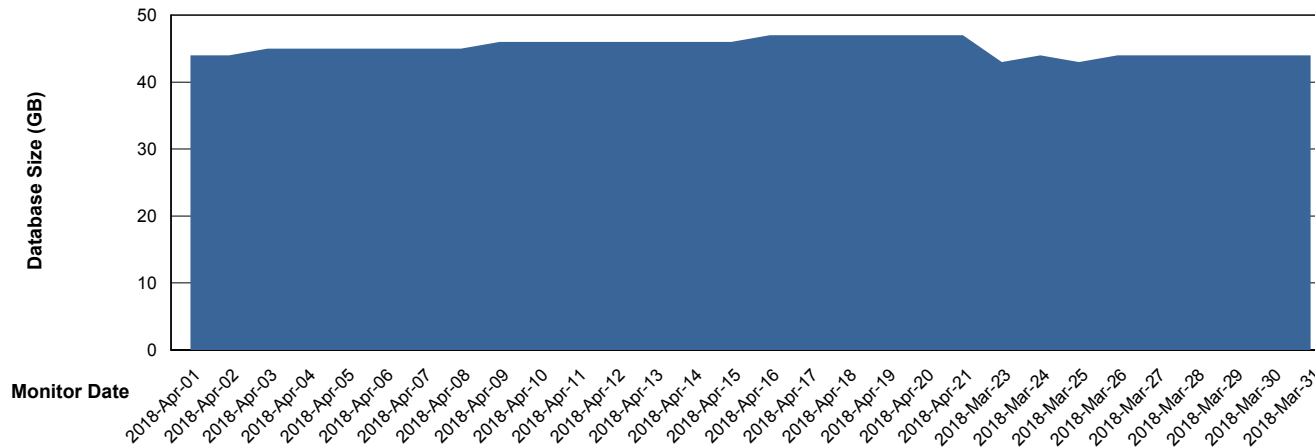

Customer BGG_Production
Database ID 58

Database Performance BGGDB_Standby

Weekly SLA Customer Report

Customer BGG_Production
Database ID 58

DATABASE SIZE BGGDB_BI

Database growth over last month

DATABASE SIZE BGGDB_Production

Database growth over last month

Weekly SLA Customer Report

Customer BGG_Production
Database ID 58

Database Tablespace BGGDB_BI

Date	Tablespace Name	Filesize (Gb)	Usedsize (Gb)	Percentage free
21/04/2018	ABSDATA	10	8	20
	INDX	11	8	27
20/04/2018	ABSDATA	10	8	20
	INDX	11	8	27
19/04/2018	ABSDATA	10	8	20
	INDX	11	8	27
18/04/2018	ABSDATA	10	8	20
	INDX	11	8	27
17/04/2018	ABSDATA	10	8	20
	INDX	11	8	27
16/04/2018	ABSDATA	10	8	20
	INDX	11	8	27
15/04/2018	ABSDATA	10	8	20
	INDX	11	8	27