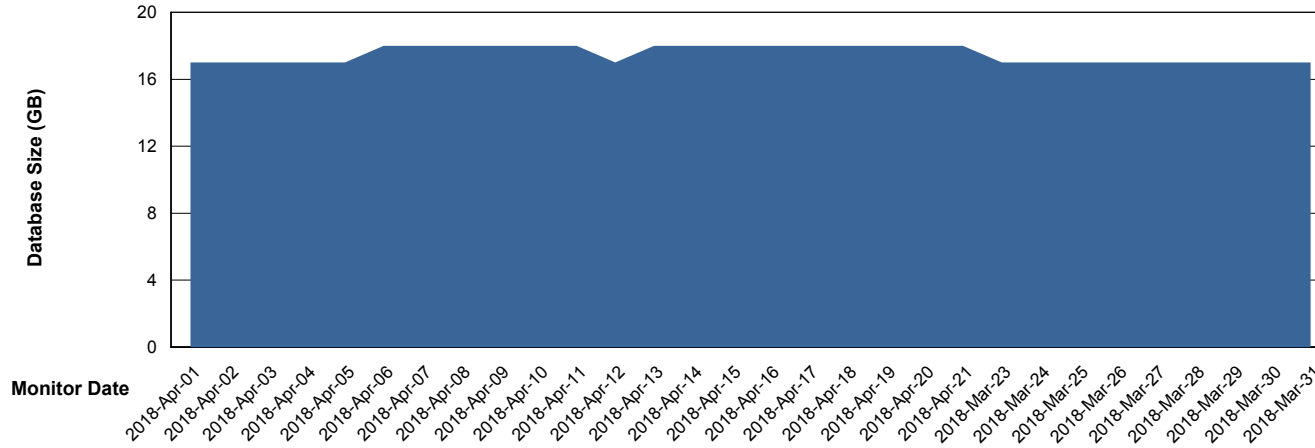

Customer BGG_Production
Database ID 58

Database Performance BGGDB_Standby

Weekly SLA Customer Report

Customer BGG_Production
Database ID 58

DATABASE SIZE BGGDB_BI

Database growth over last month

DATABASE SIZE BGGDB_Production