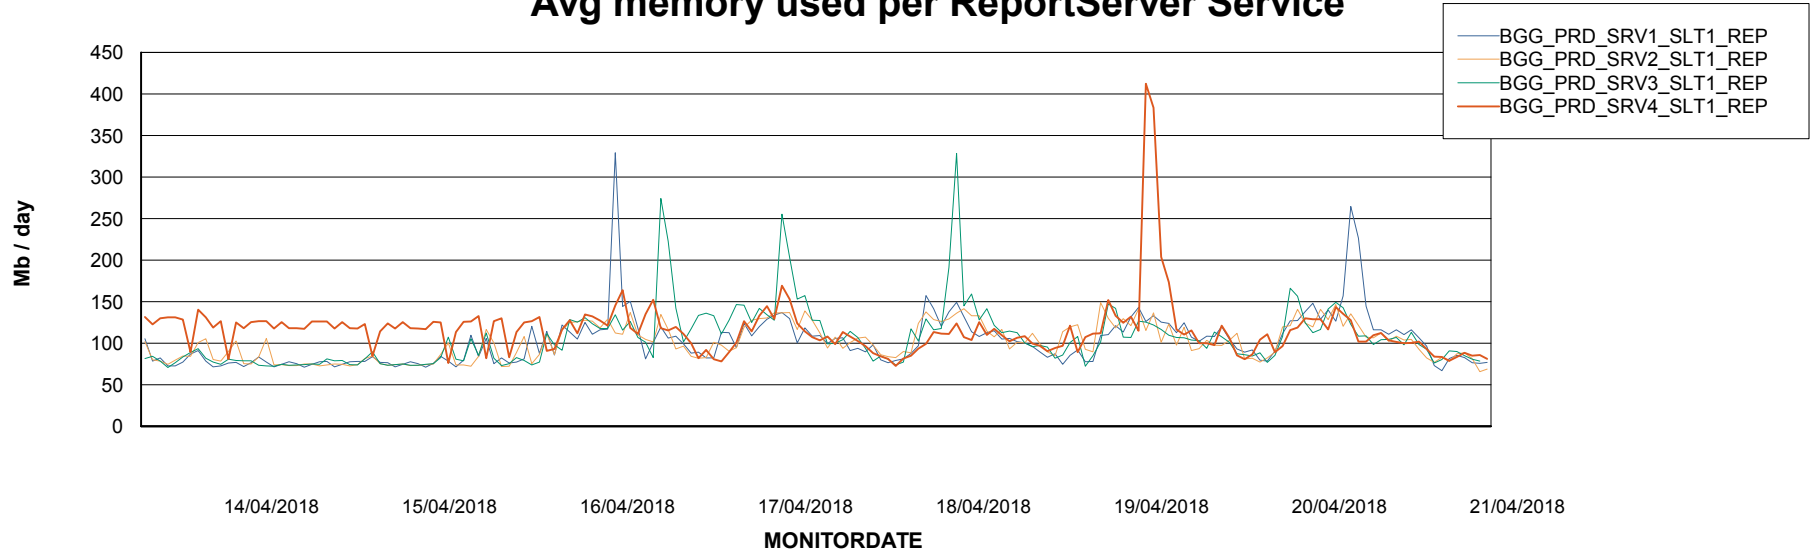

Avg memory used per ABS Server Service

Avg users per day per ABS server

Weekly SLA Customer Report

Customer BGG_Production
Database ID 58

ABSSolute Application ReportServer Services

Avg memory used per ReportServer Service