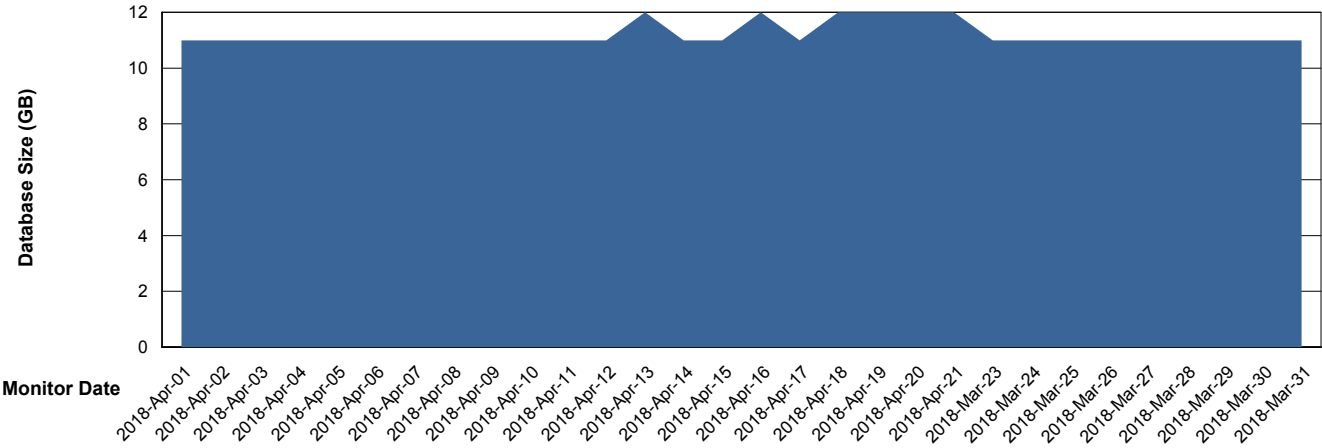

DATABASE SIZE BCMDB_ABS1 Production Database

Database growth over last month

Database Tablespace BCMDB_ABS1 Production Database

Date	Tablespace Name	Filesize (Gb)	Usedsize (Gb)	Percentage free
21/04/2018	ABSDATA	5	3	40
	INDX	10	7	30
20/04/2018	ABSDATA	5	3	40
	INDX	10	7	30
19/04/2018	ABSDATA	5	3	40
	INDX	10	7	30
18/04/2018	ABSDATA	5	3	40
	INDX	10	7	30
17/04/2018	ABSDATA	5	3	40
	INDX	10	7	30
16/04/2018	ABSDATA	5	3	40
	INDX	10	7	30
15/04/2018	ABSDATA	5	3	40
	INDX	10	7	30