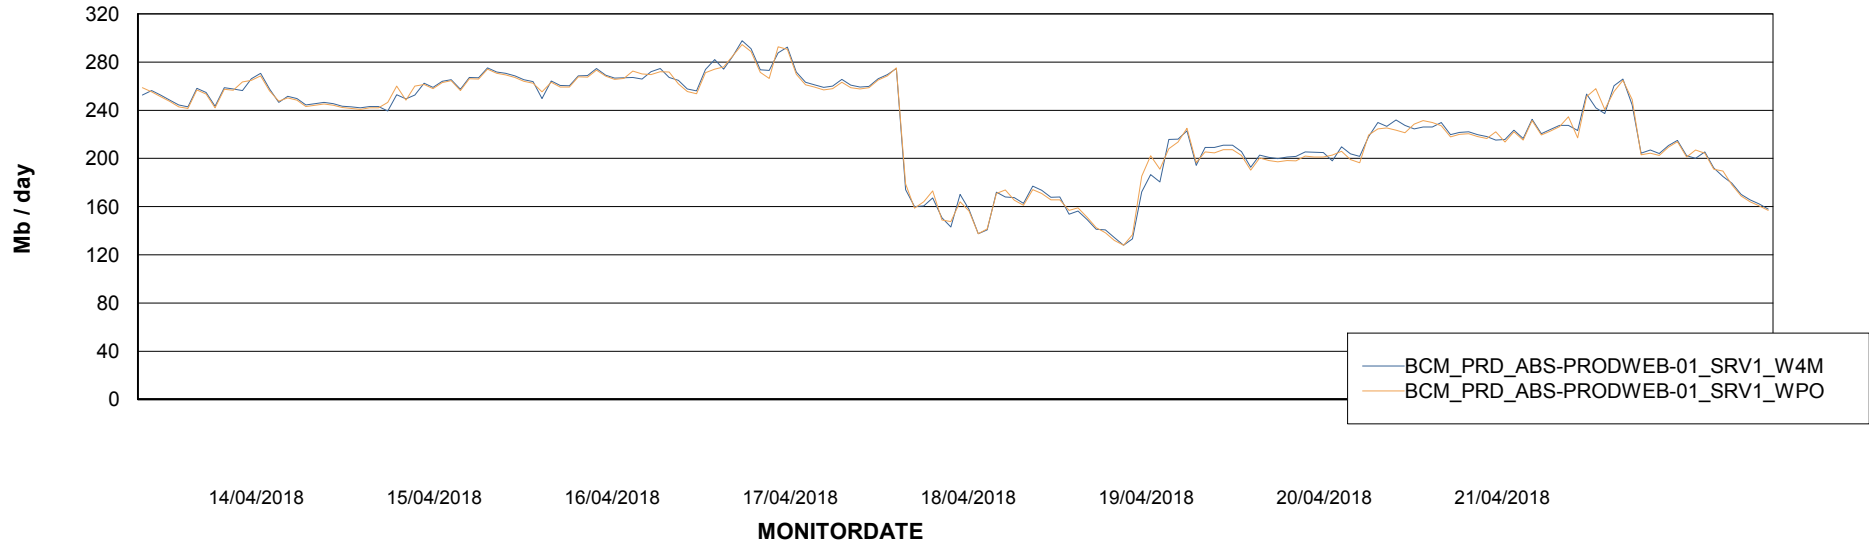

ABSSolute Web Component Services

Avg memory used per ABS Web component