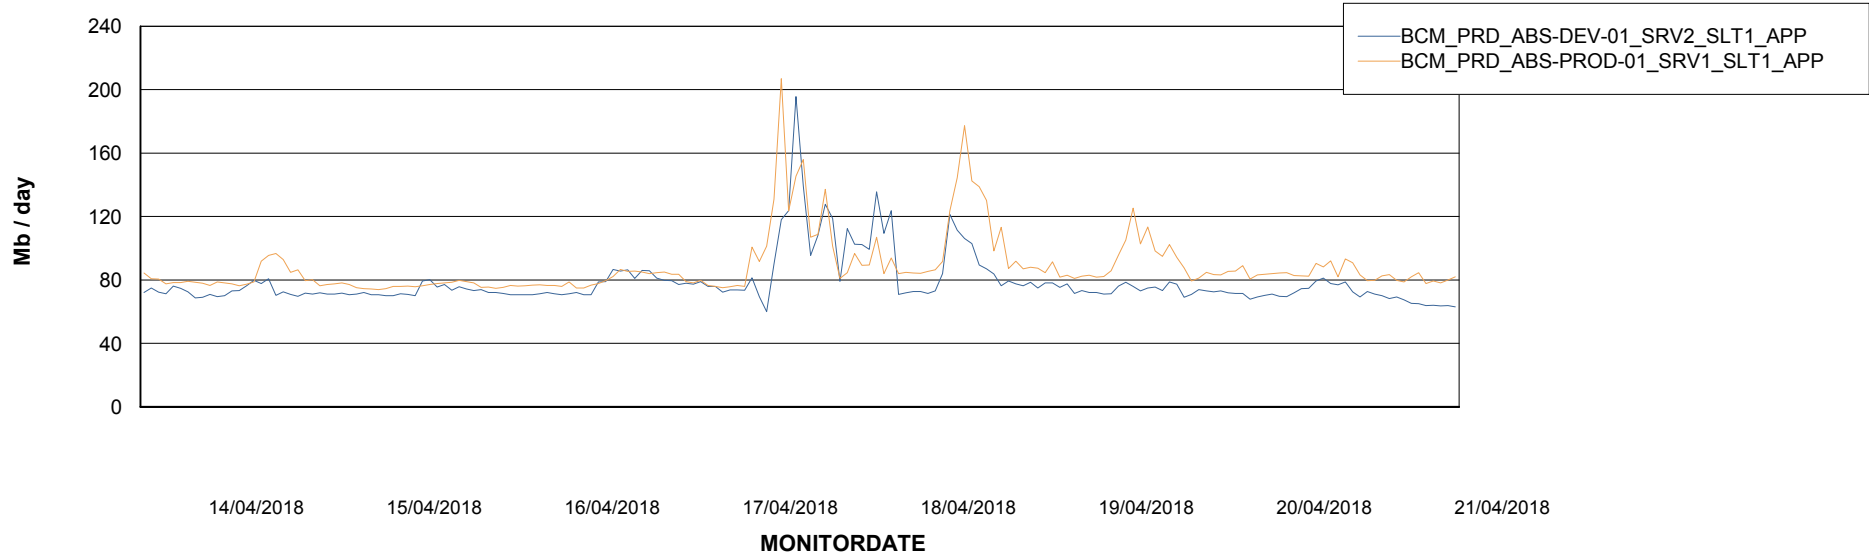

ABSolute Application Server Services

Avg memory used per ABS Server Service