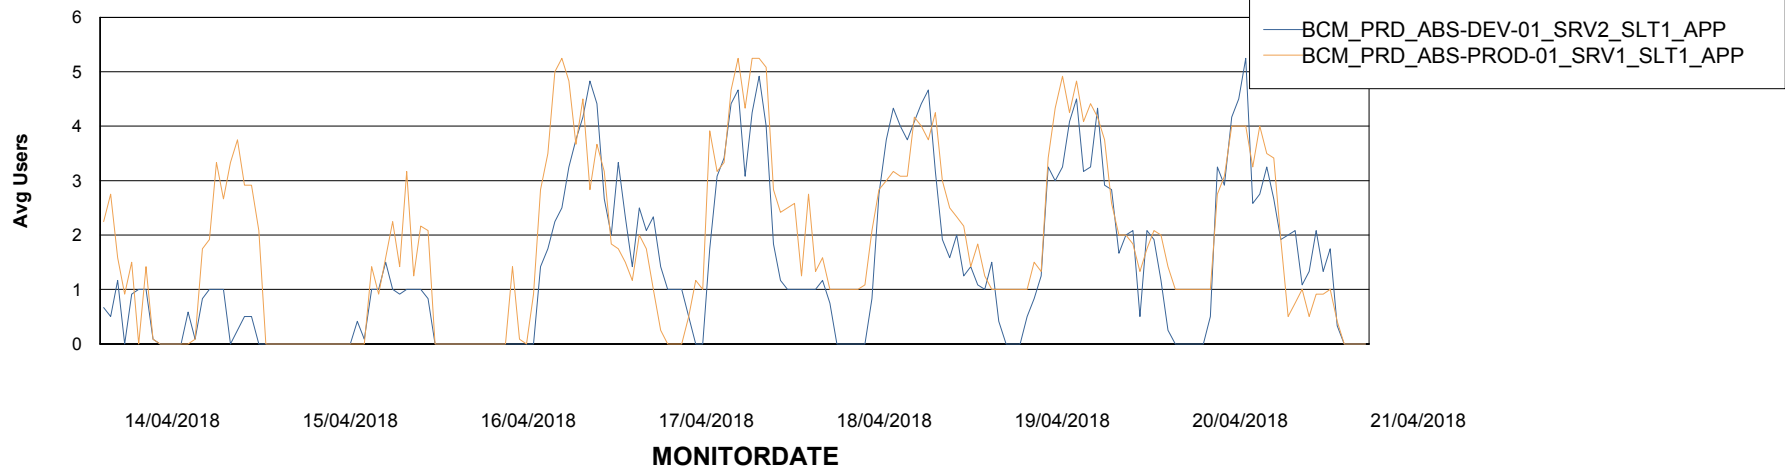

Avg users per day per ABS server