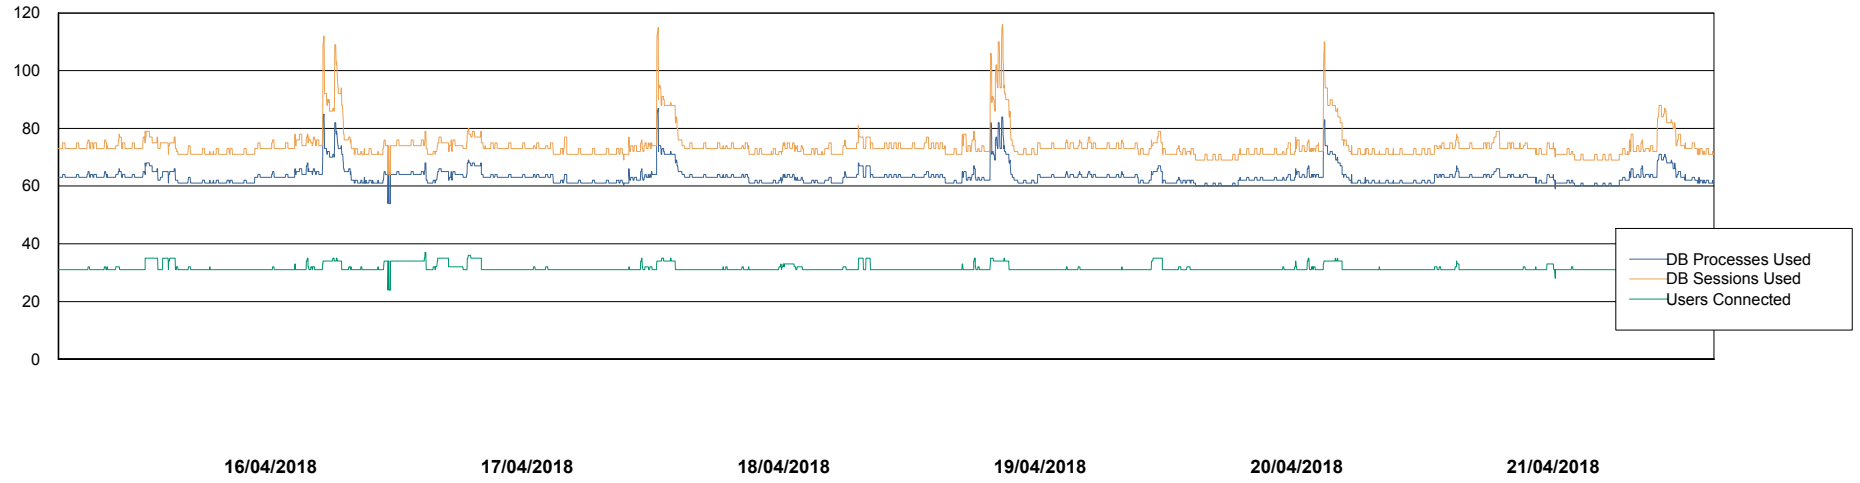

Database Performance BCMDB_ABS1 Production Database