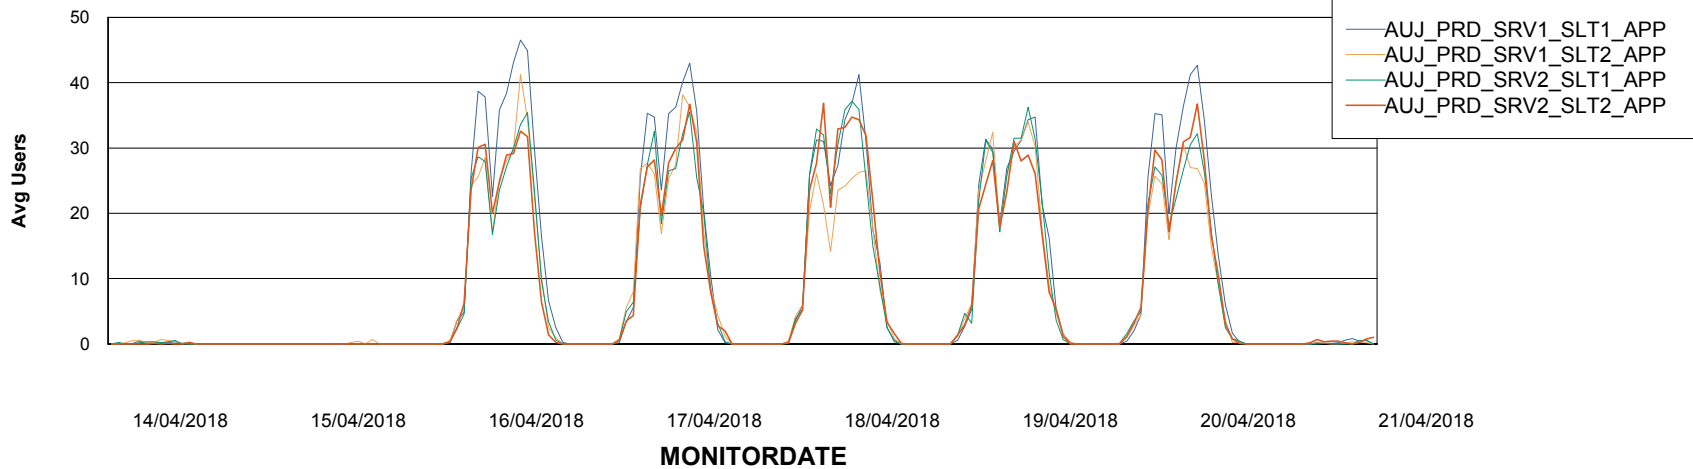

Avg users per day per ABS server