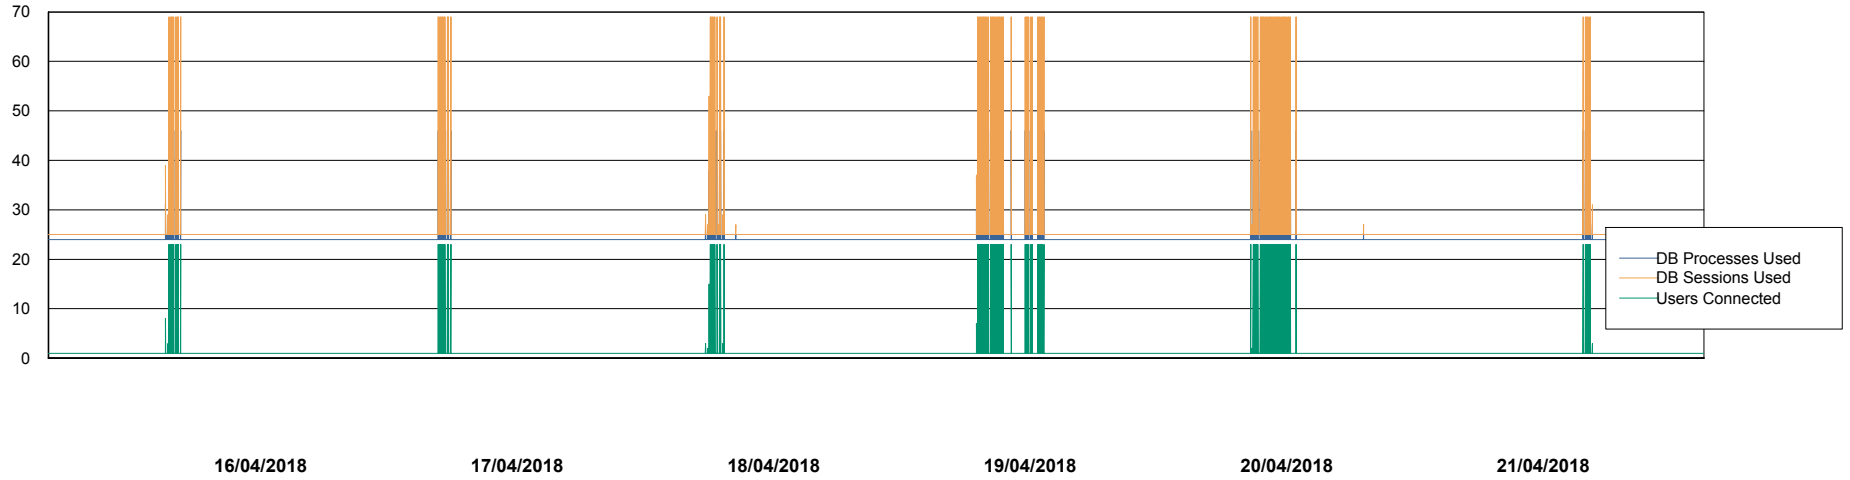

Weekly SLA Customer Report

Customer AUJ_Production
Database ID 41

Database Performance AUJ_DB4_Primary

Weekly SLA Customer Report

Customer AUJ_Production
Database ID 41

Database Performance AUJ_DB5_Standby

Weekly SLA Customer Report

Customer AUJ_Production
Database ID 41

Database Performance AUJ_DB6_Standby2

Weekly SLA Customer Report

Customer AUJ_Production
Database ID 41

Database Performance AUJDB_BI

Weekly SLA Customer Report