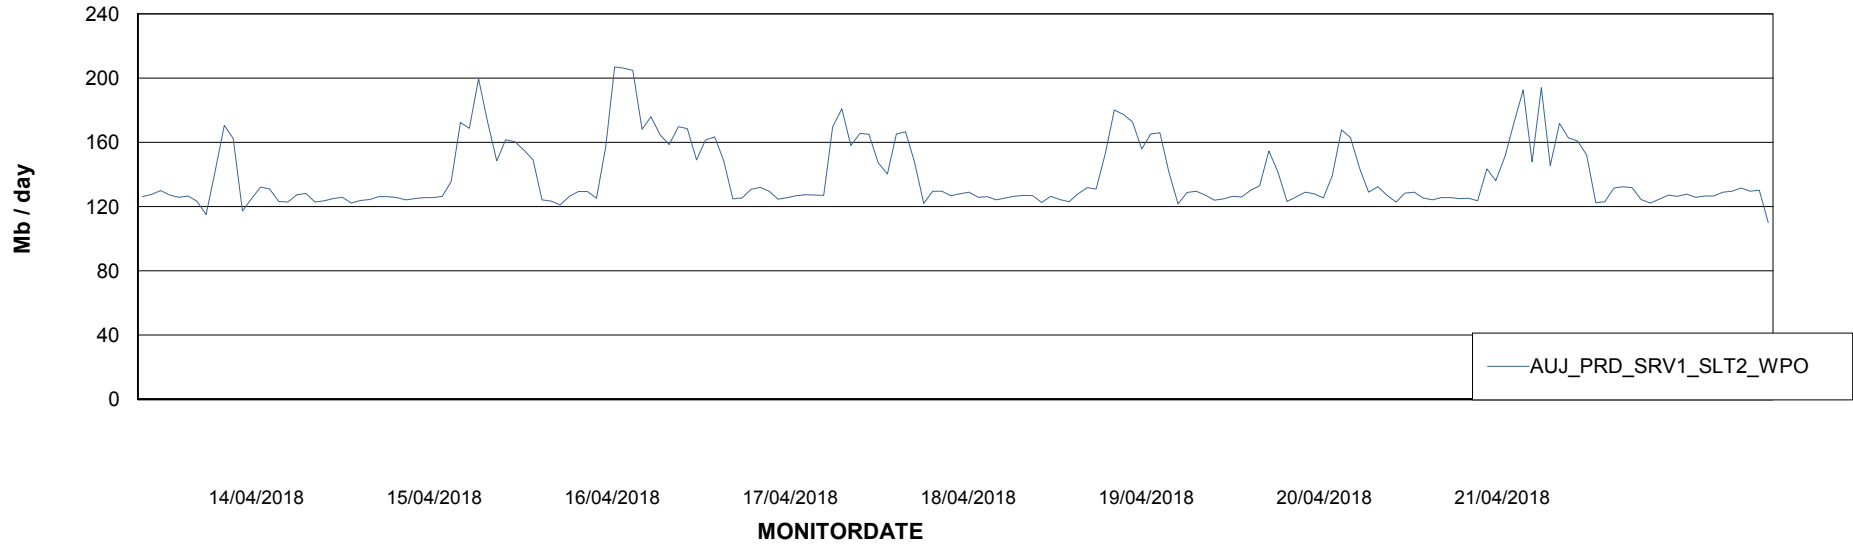

ABSolute Web Component Services

Avg memory used per ABS Web component