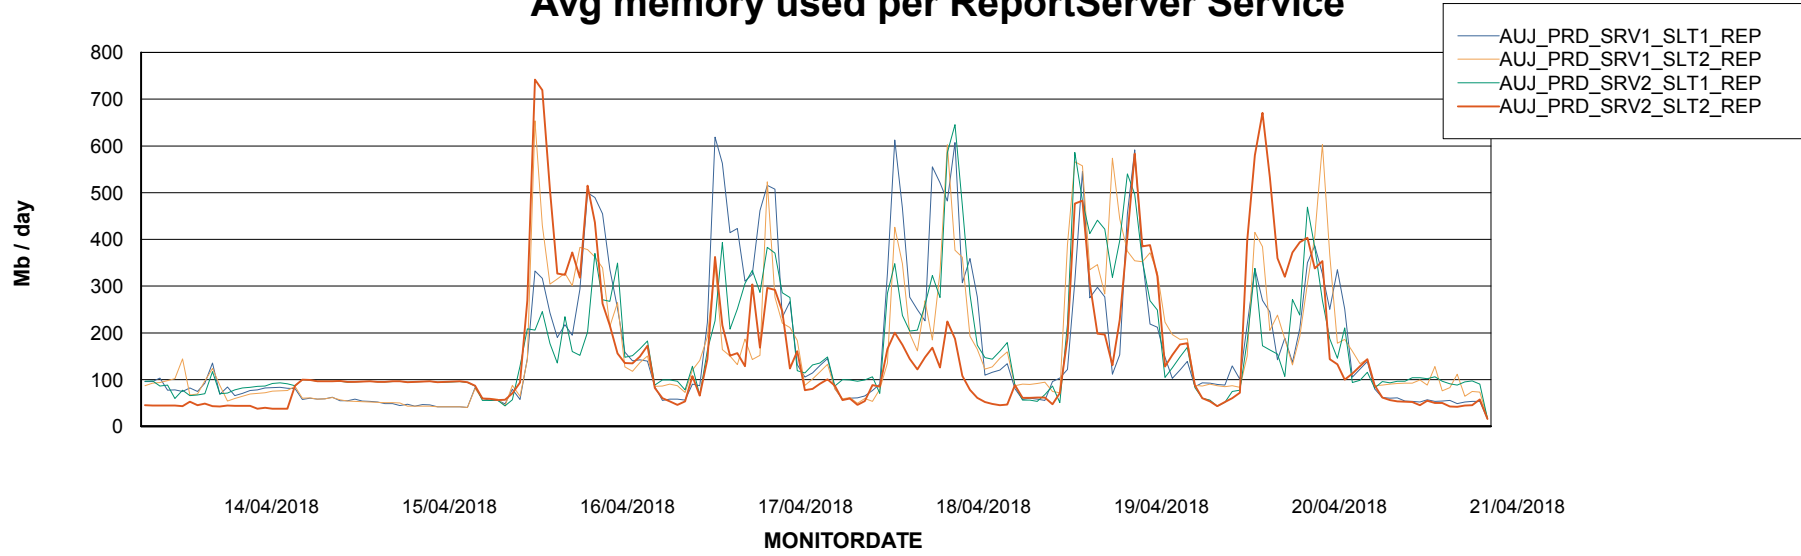

Avg memory used per ABS Server Service

Avg users per day per ABS server

Weekly SLA Customer Report

Customer AUJ_Production
Database ID 41

ABSSolute Application ReportServer Services

Avg memory used per ReportServer Service