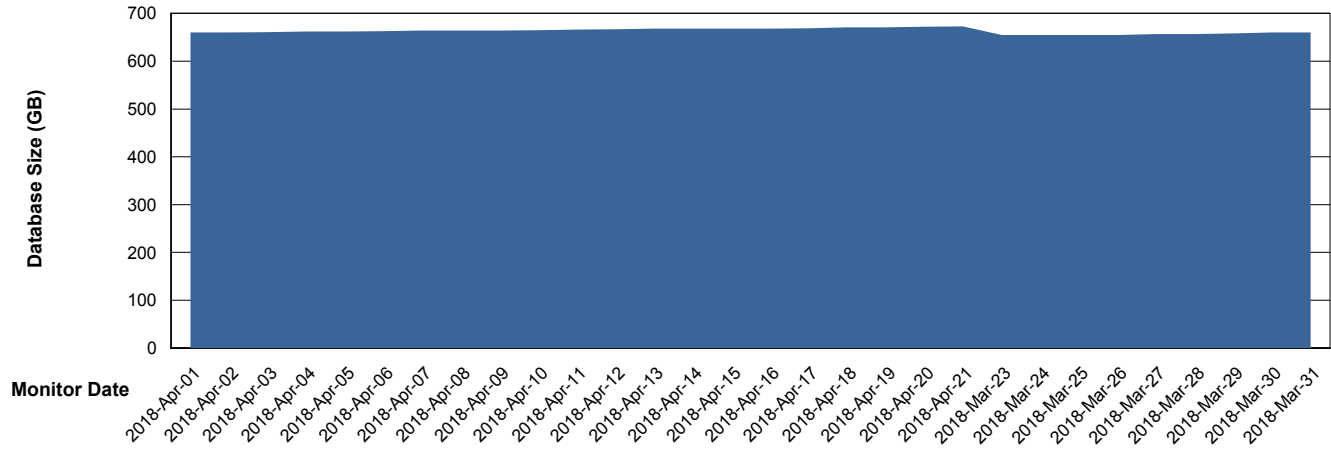

Customer AUJ_Production
Database ID 41

Database Performance AUJDB_BI_TS1

Weekly SLA Customer Report

Customer AUJ_Production
 Database ID 41

DATABASE SIZE AUJ_DB4_Primary

Database growth over last month

DATABASE SIZE AUJDB_BI

Database growth over last month

Weekly SLA Customer Report

Customer AUJ_Production
Database ID 41

DATABASE SIZE AUJDB_BI_TS1

Database growth over last month

Weekly SLA Customer Report

Customer AUJ_Production
Database ID 41