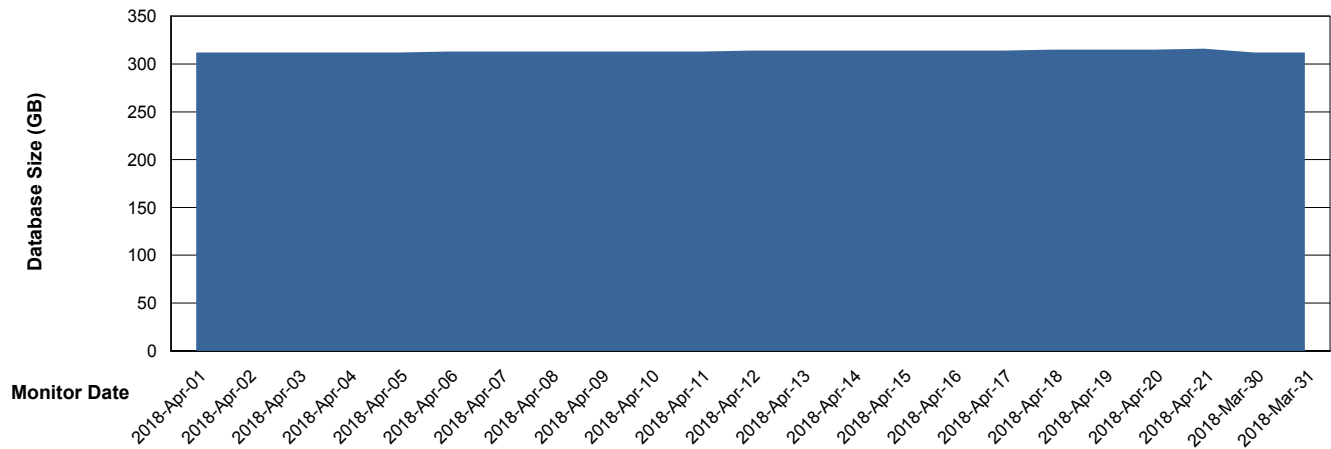

Weekly SLA Customer Report

Customer AUJ_Production
Database ID 41

Database Performance AUJ_DB6_Standby2

Weekly SLA Customer Report

Customer AUJ_Production
Database ID 41

Database Performance AUJDB_BI

Weekly SLA Customer Report

Customer AUJ_Production
Database ID 41

Database Performance AUJDB_BI_TS1

Weekly SLA Customer Report

Customer AUJ_Production
 Database ID 41

DATABASE SIZE AUJ_DB4_Primary

Database growth over last month

DATABASE SIZE AUJDB_BI

Database growth over last month

Weekly SLA Customer Report

Customer AUJ_Production
Database ID 41

DATABASE SIZE AUJDB_BI_TS1

Database growth over last month

Weekly SLA Customer Report

Customer AUJ_Production
Database ID 41