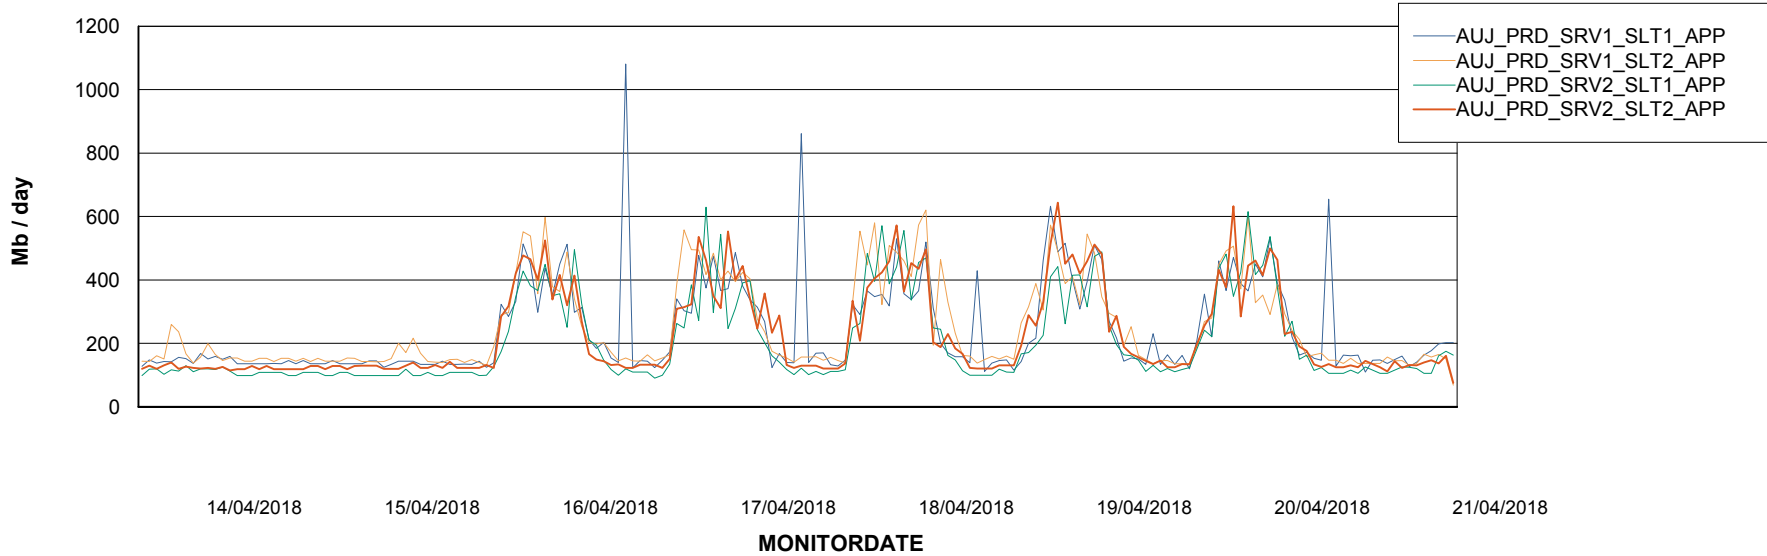

ABSSolute Application Server Services

Avg memory used per ABS Server Service