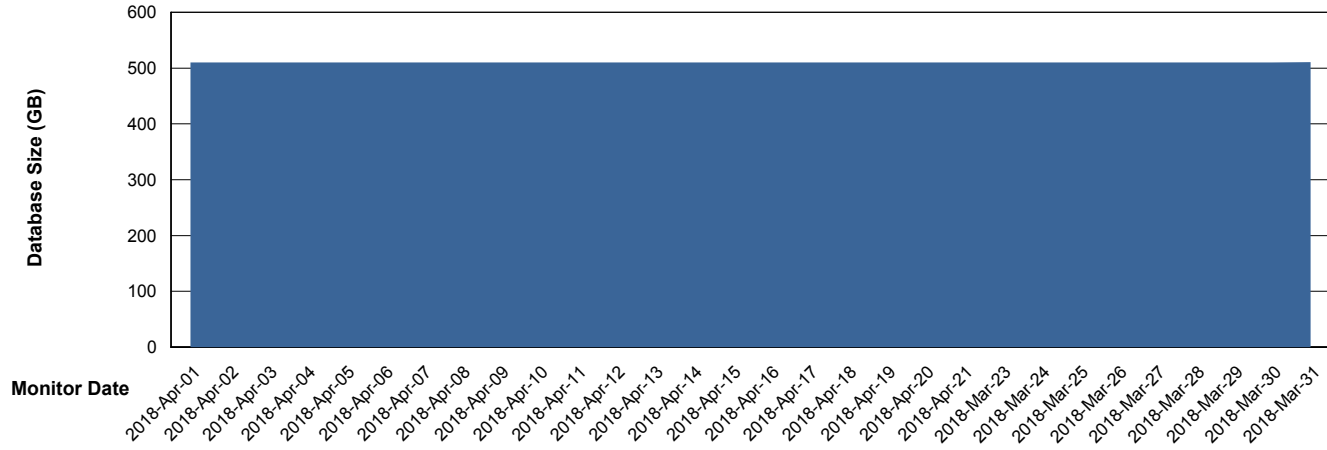

Database growth over last month

Weekly SLA Customer Report

Customer AUJ_Production
Database ID 41

DATABASE SIZE AUJDB_BI_TS1

Database growth over last month

Weekly SLA Customer Report

Customer AUJ_Production
Database ID 41