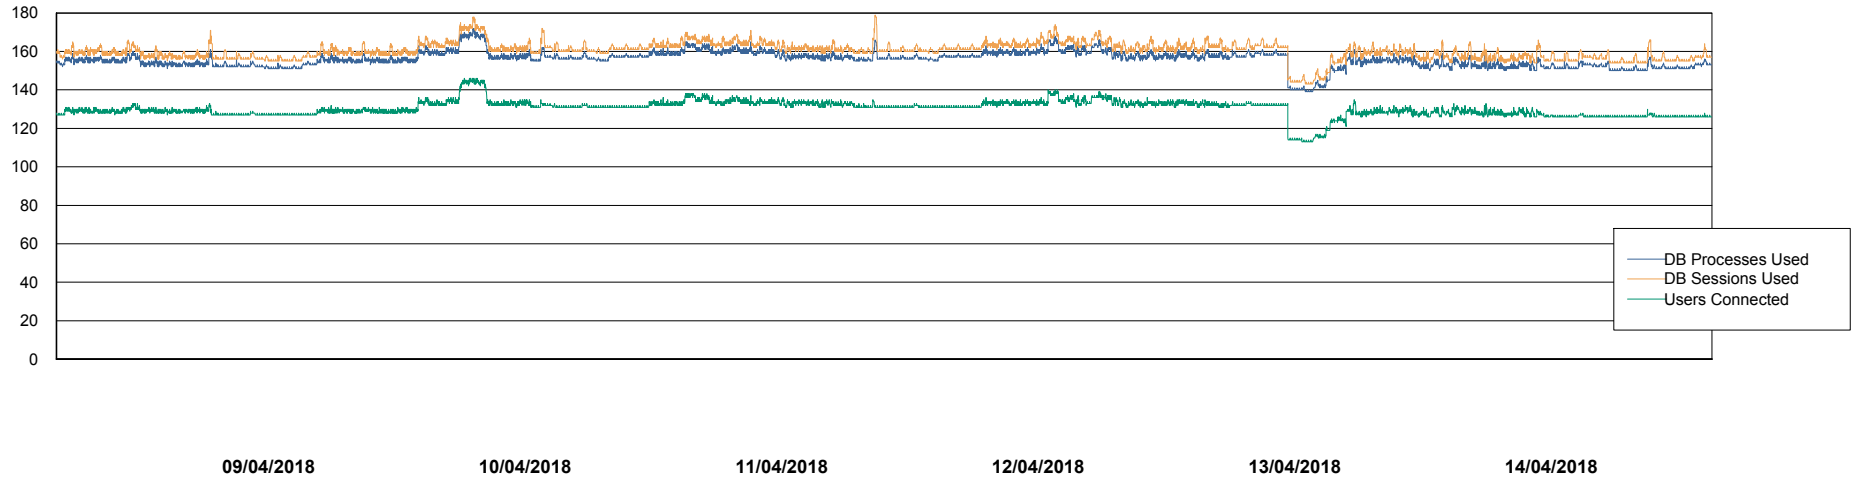

Weekly SLA Customer Report

Customer VOS_Production
Database ID 68

Database Performance VOSBIDB_Production

Weekly SLA Customer Report

Customer VOS_Production
Database ID 68

Database Performance VOSDB_Production