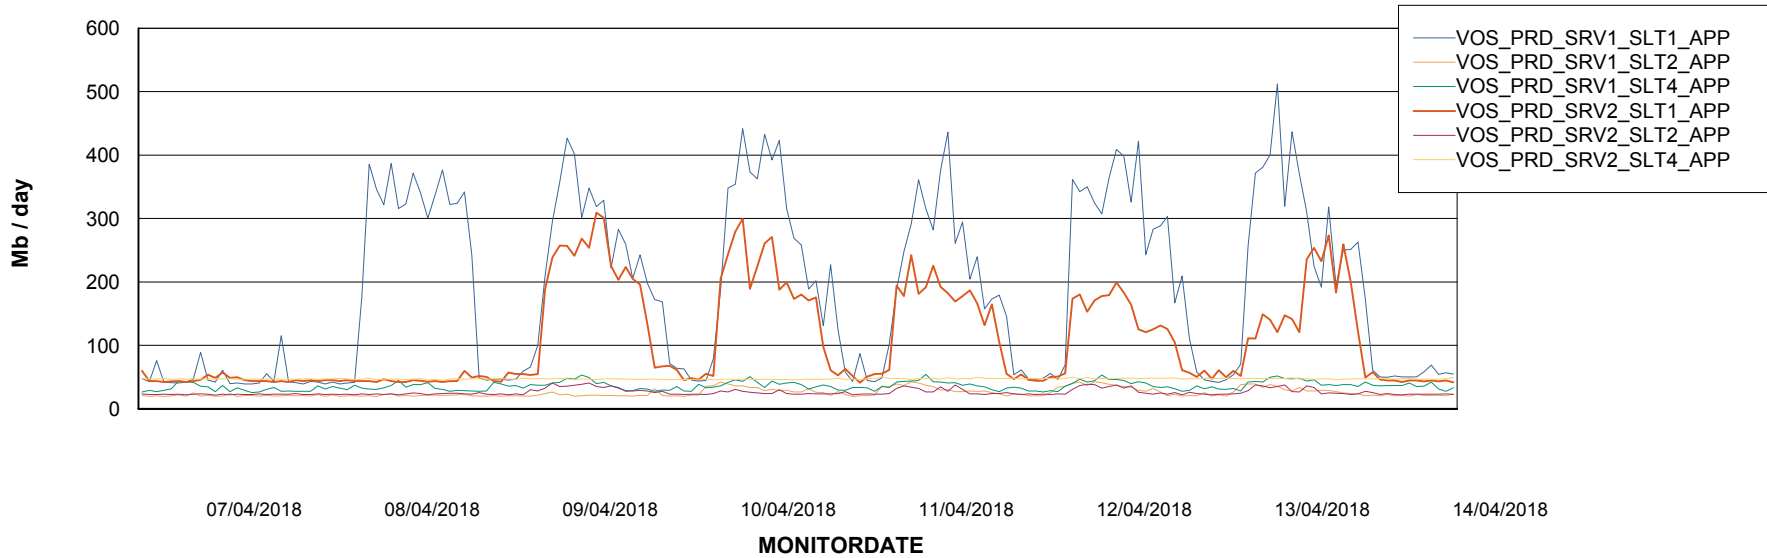

ABSolute Application Server Services

Avg memory used per ABS Server Service