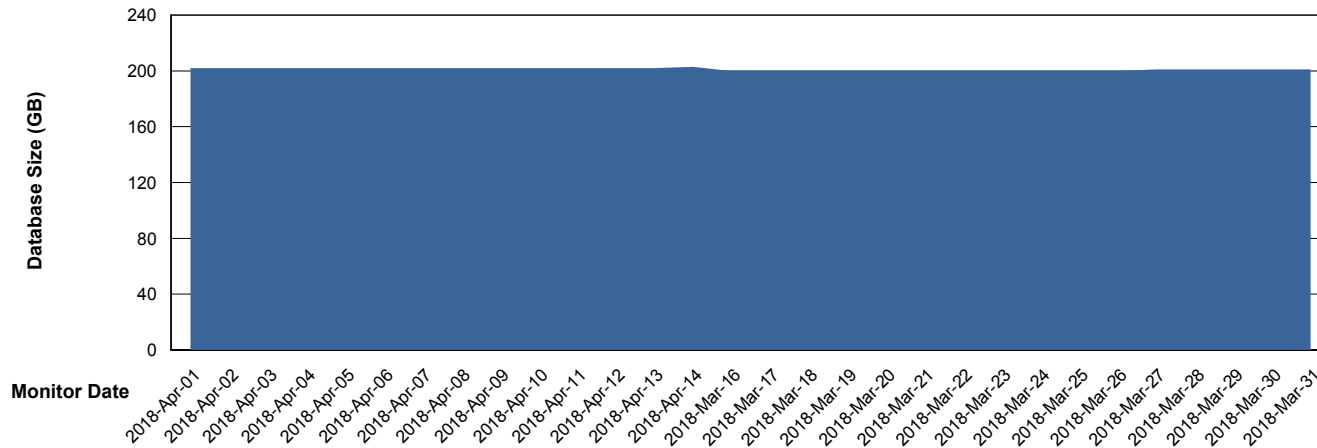

Weekly SLA Customer Report

Customer VOS_Production
Database ID 68

DATABASE SIZE VOSBIDB_Production

Database growth over last month

DATABASE SIZE VOSDB_Production

Database growth over last month

Weekly SLA Customer Report

Customer VOS_Production
Database ID 68

Database Tablespace		VOSBIDB_Production		
Date	Tablespace Name	Filesize (Gb)	Usedsize (Gb)	Percentage free
14/04/2018	ABSDATA	27	25	7
	INDX	40	35	13
13/04/2018	ABSDATA	27	25	7
	INDX	40	35	13
12/04/2018	ABSDATA	27	25	7
	INDX	40	35	13
11/04/2018	ABSDATA	27	25	7
	INDX	40	35	13
10/04/2018	ABSDATA	26	25	4
	INDX	40	35	13
09/04/2018	ABSDATA	26	25	4
	INDX	40	35	13
08/04/2018	ABSDATA	26	25	4
	INDX	40	35	13