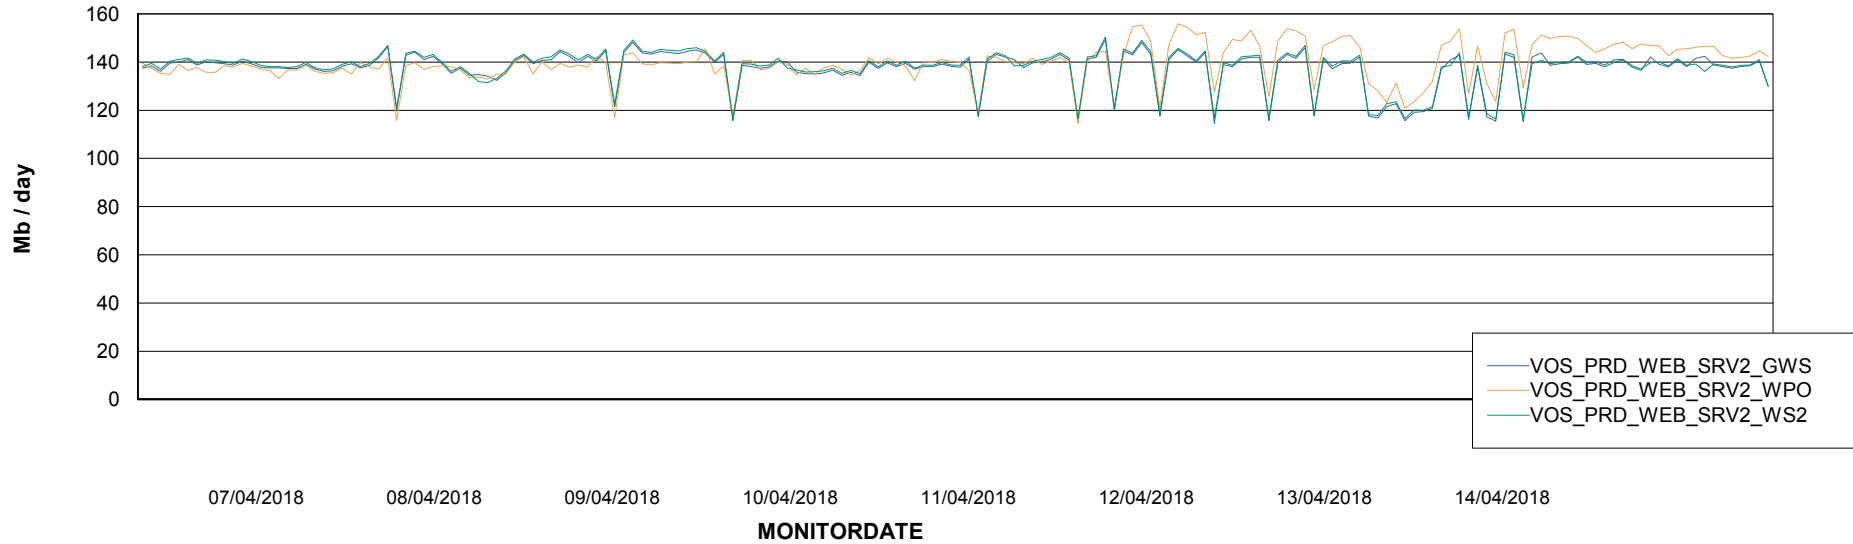

ABSSolute Application ReportServer Services

Avg memory used per ReportServer Service

Weekly SLA Customer Report

Customer VOS_Production
Database ID 68

ABSSolute Web Component Services

Avg memory used per ABS Web component