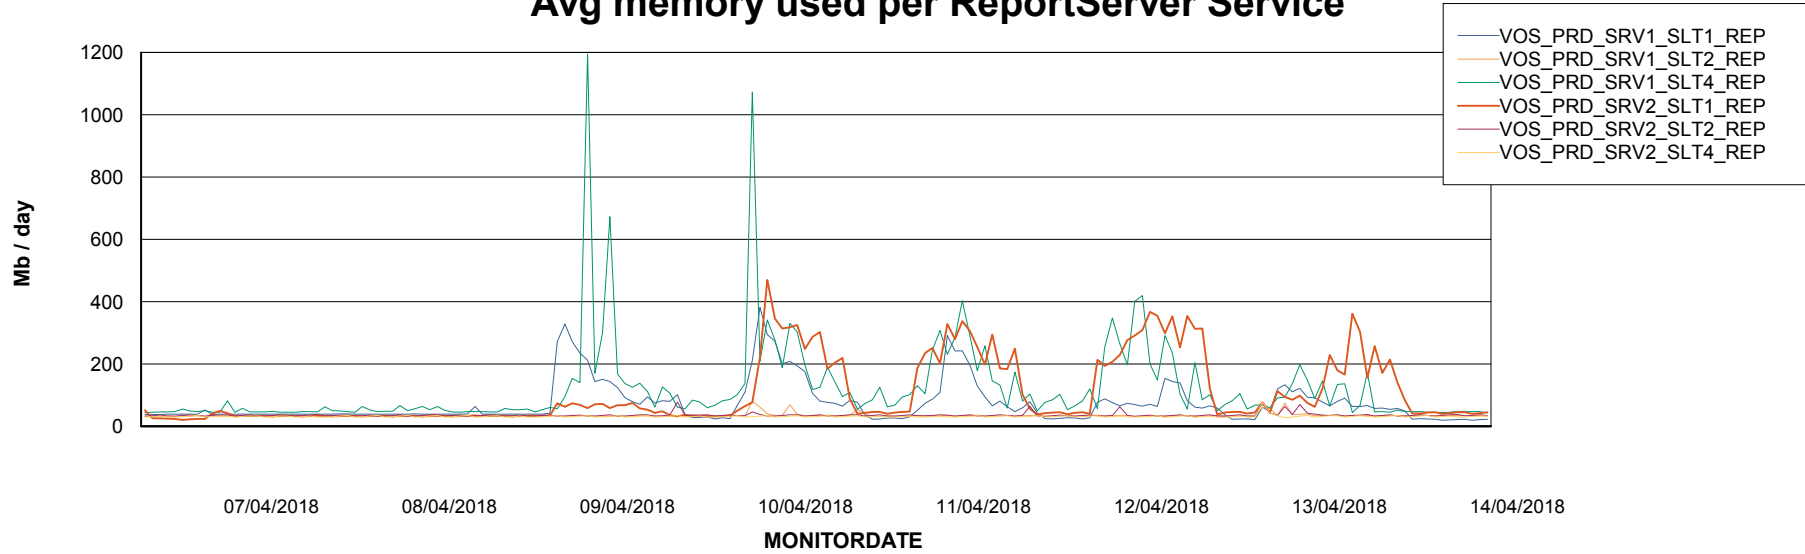

ABSSolute Application ReportServer Services

Avg memory used per ReportServer Service