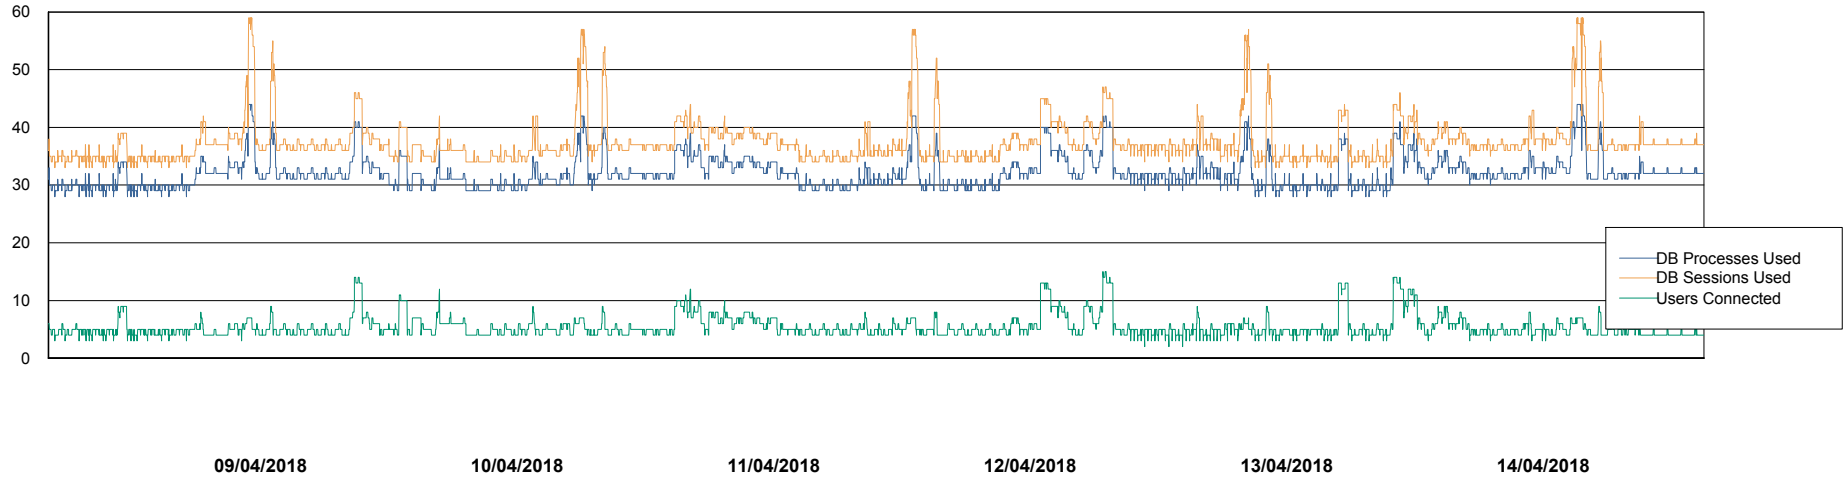

Database Performance VOSBIDB_Production