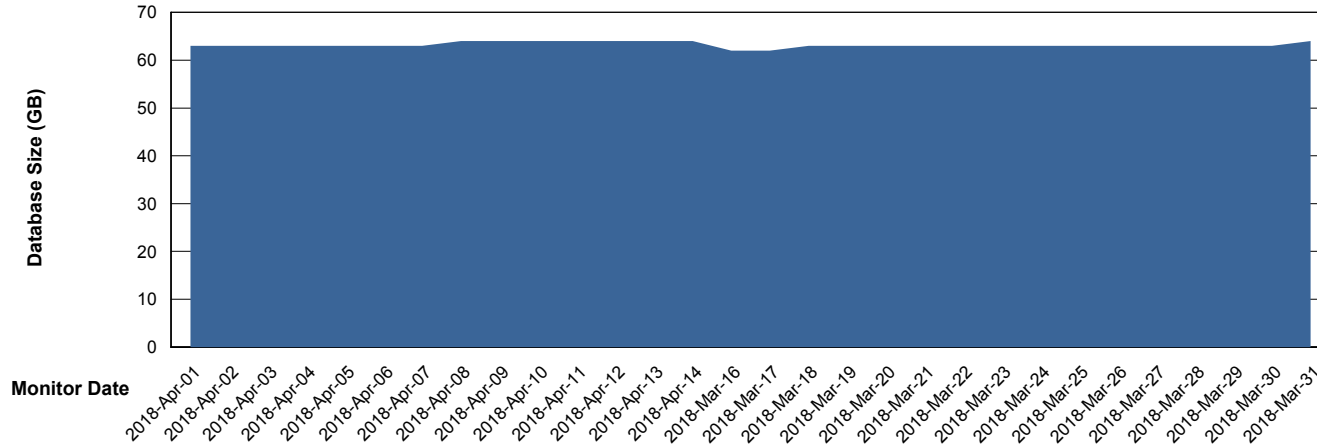

Weekly SLA Customer Report

Customer VOS_Production
Database ID 68

Database Performance VOSBIDB_Production

Weekly SLA Customer Report

Customer VOS_Production
Database ID 68

Database Performance VOSDB_Production

Weekly SLA Customer Report

Customer VOS_Production
Database ID 68

DATABASE SIZE VOSBIDB_Production

Database growth over last month

DATABASE SIZE VOSDB_Production

Database growth over last month

Weekly SLA Customer Report