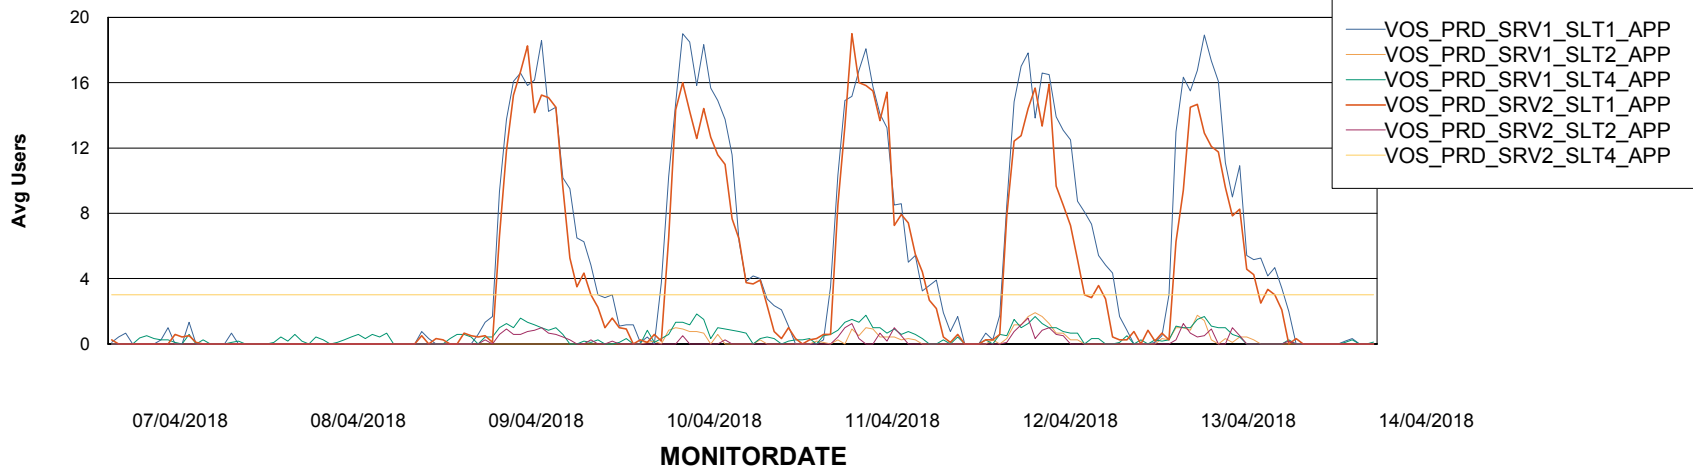

Weekly SLA Customer Report

Customer VOS_Production
Database ID 68

ABSolute Application Server Services

Avg memory used per ABS Server Service

Avg users per day per ABS server

Weekly SLA Customer Report

Customer VOS_Production
Database ID 68