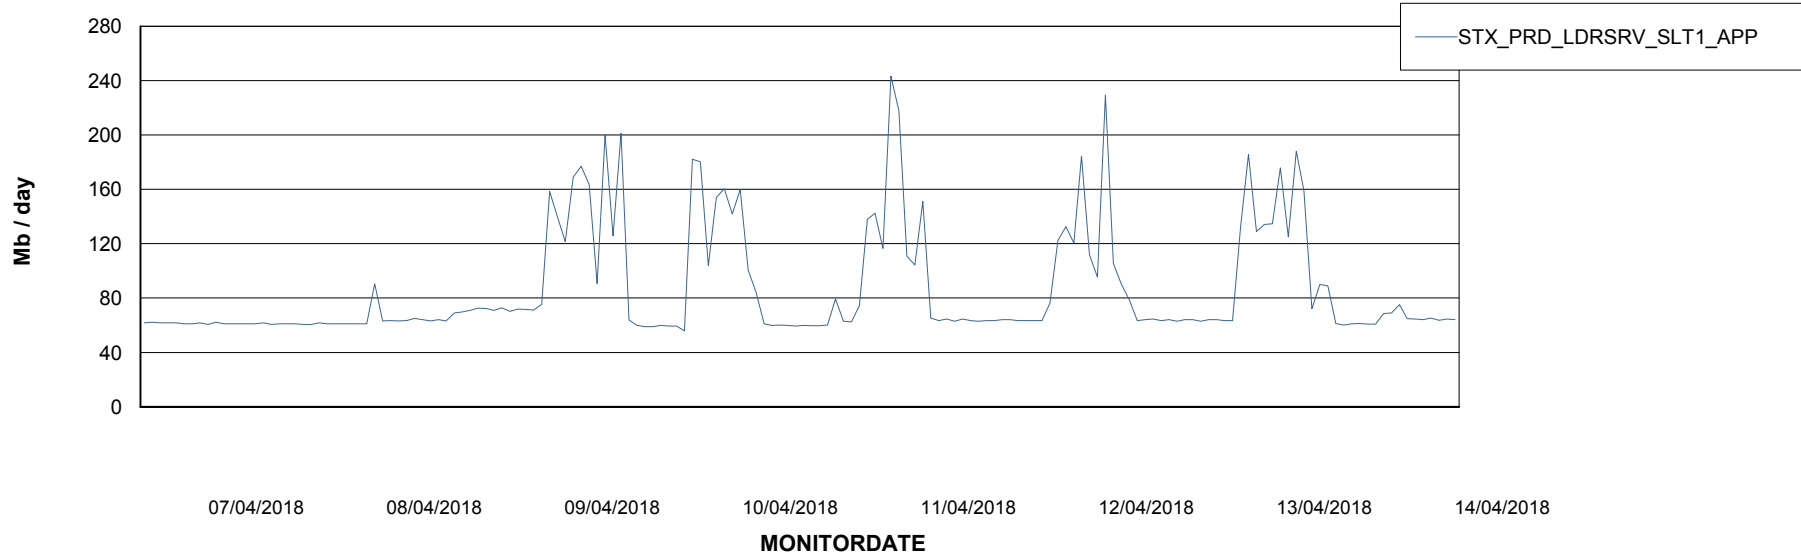

ABSSolute Application Server Services

Avg memory used per ABS Server Service