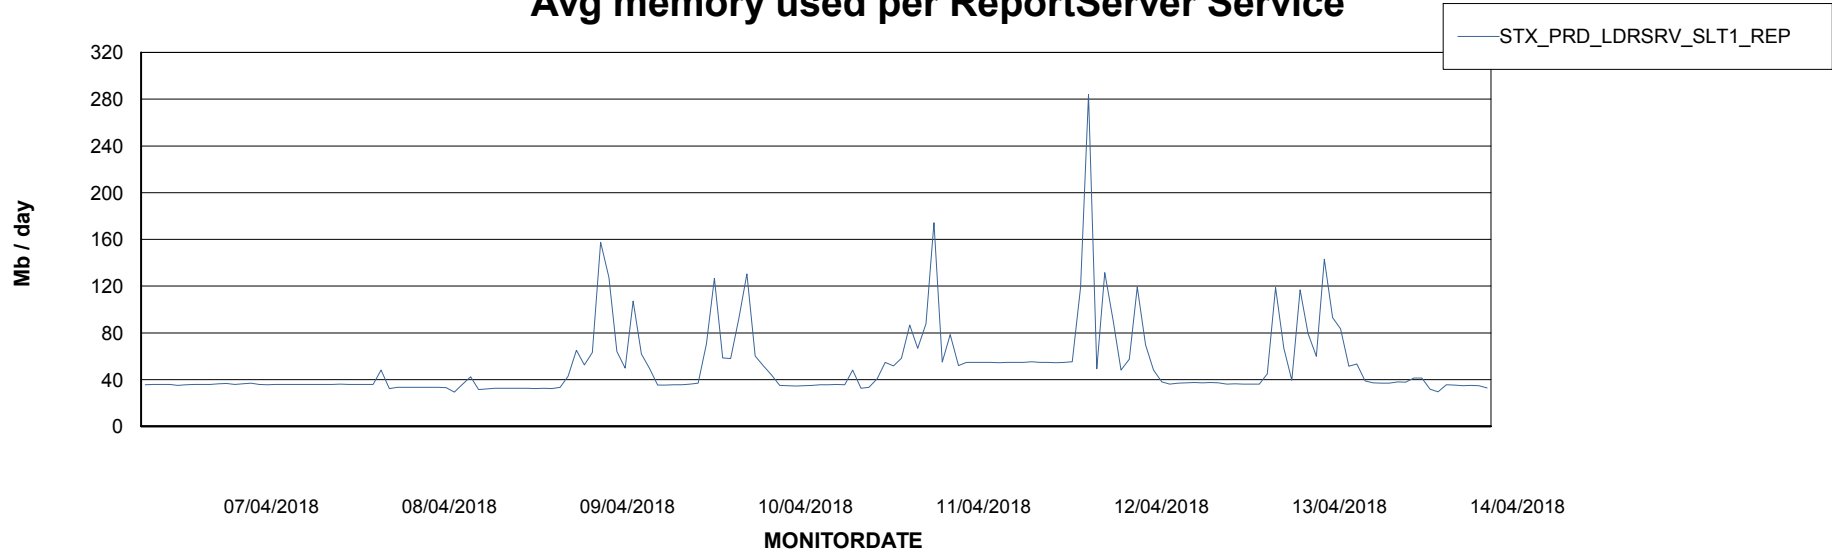

ABSSolute Application ReportServer Services

Avg memory used per ReportServer Service