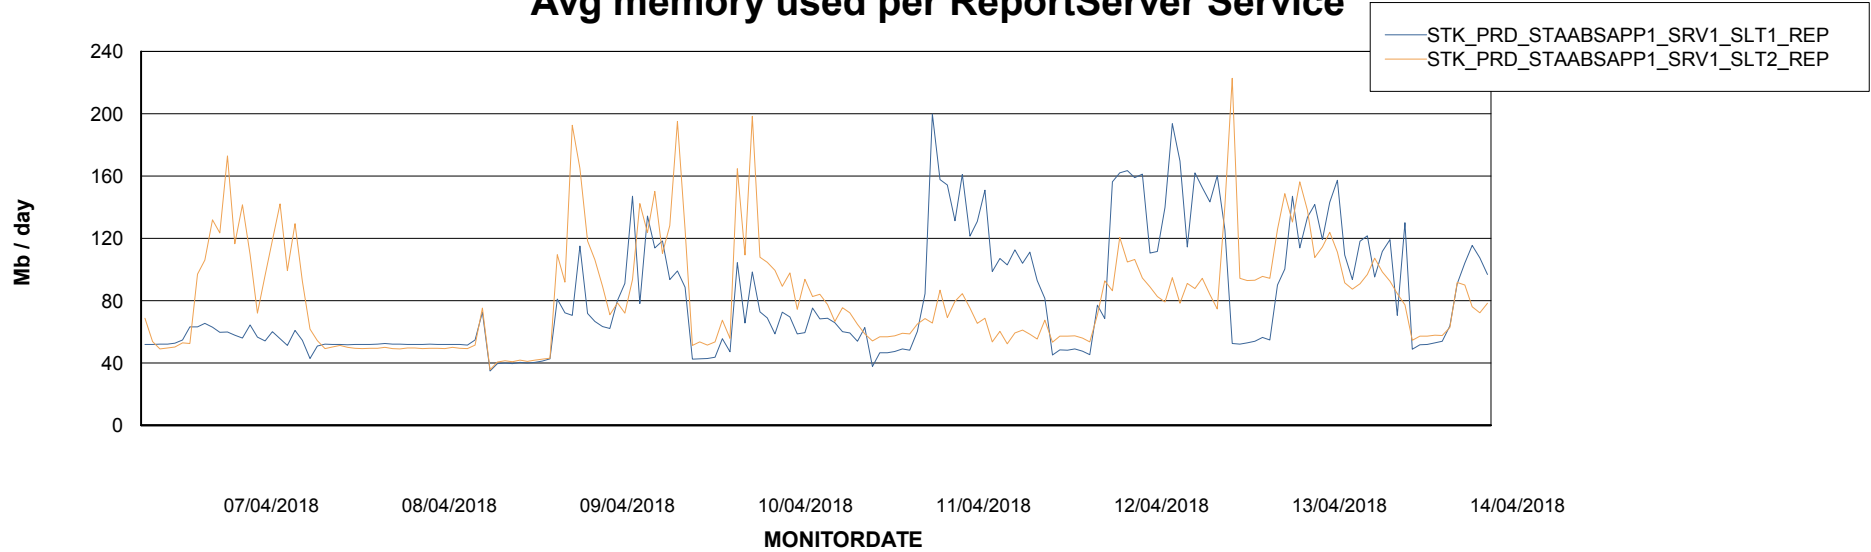

ABSSolute Application ReportServer Services

Avg memory used per ReportServer Service