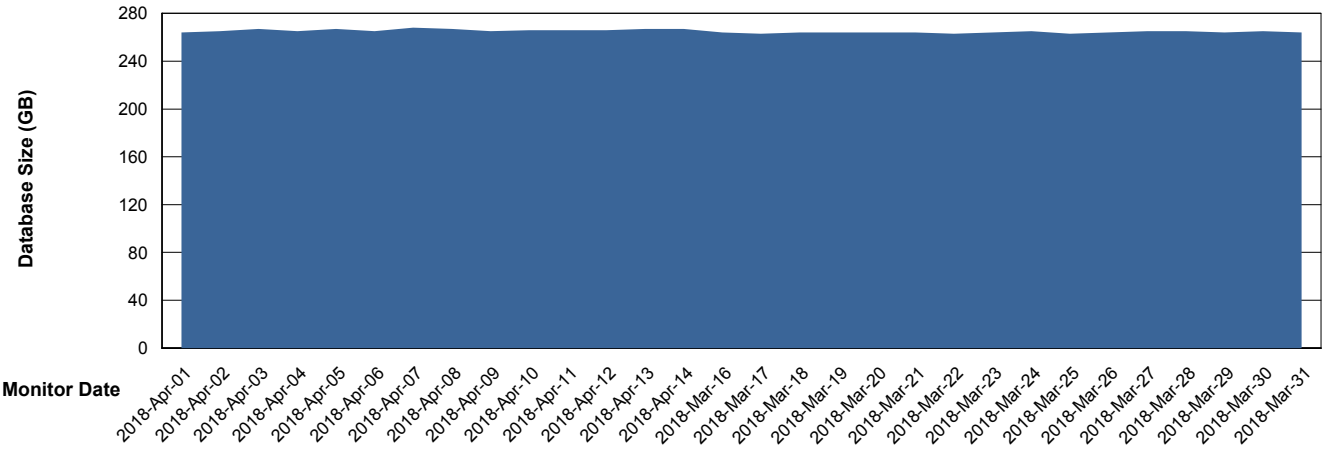

DATABASE SIZE STKDB_ABS1 Production Database

Database growth over last month