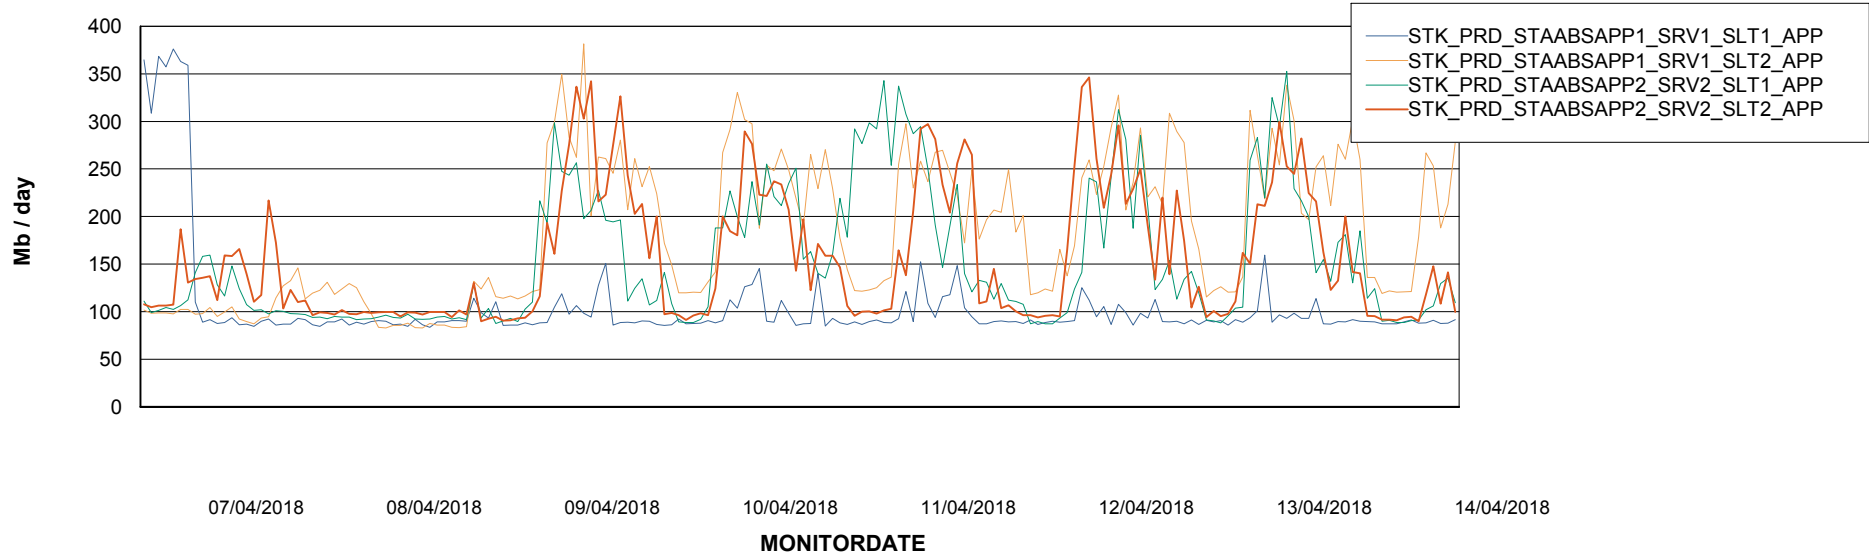

Weekly SLA Customer Report

Customer STK_Production
Database ID 82

Database Performance STKDB_ABS1 Production Database

Weekly SLA Customer Report

Customer STK_Production
Database ID 82

Database Performance STKDB_ABS1SB Standby Database

Weekly SLA Customer Report

Customer STK_Production
 Database ID 82

DATABASE SIZE STKDB_ABS1 Production Database

Database growth over last month

Database Tablespace STKDB_ABS1 Production Database

Date	Tablespace Name	Filesize (Gb)	Usedsize (Gb)	Percentage free
14/04/2018	ABSDATA	179	147	18
	INDX	132	112	15
13/04/2018	ABSDATA	179	147	18
	INDX	132	112	15
12/04/2018	ABSDATA	179	147	18
	INDX	132	112	15
11/04/2018	ABSDATA	179	147	18
	INDX	132	112	15
10/04/2018	ABSDATA	179	147	18
	INDX	132	112	15
09/04/2018	ABSDATA	179	147	18
	INDX	132	112	15
08/04/2018	ABSDATA	179	147	18
	INDX	132	112	15

Weekly SLA Customer Report

Customer STK_Production
Database ID 82

ABSSolute Application Server Services

Avg memory used per ABS Server Service

Avg users per day per ABS server

Weekly SLA Customer Report

Customer STK_Production
Database ID 82