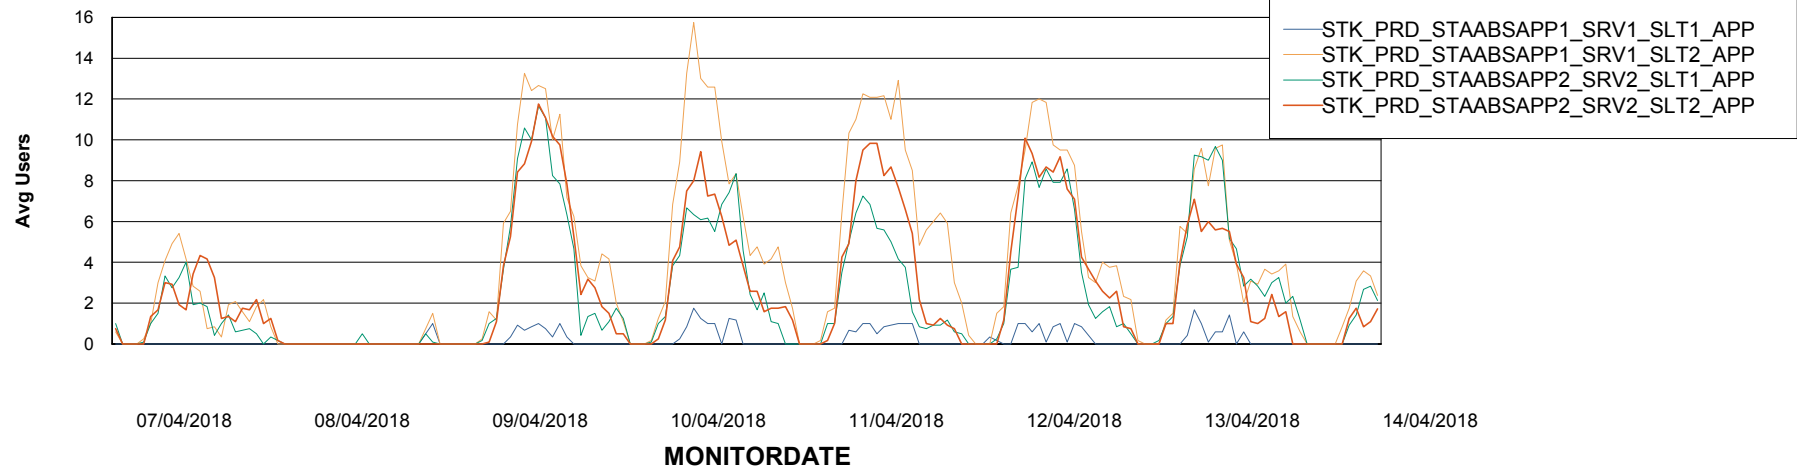

Weekly SLA Customer Report

Customer STK_Production
Database ID 82

ABSSolute Application Server Services

Avg memory used per ABS Server Service

Avg users per day per ABS server

Weekly SLA Customer Report

Customer STK_Production
Database ID 82