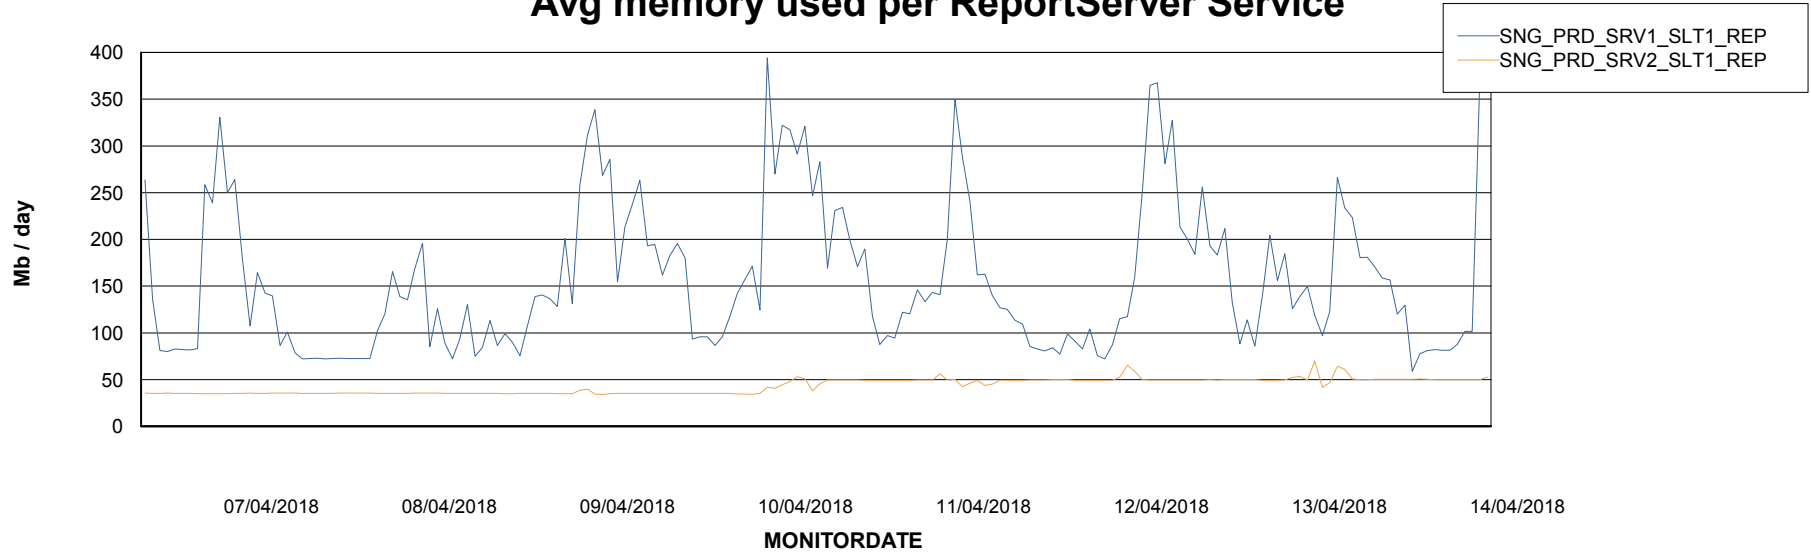

ABSSolute Application ReportServer Services

Avg memory used per ReportServer Service