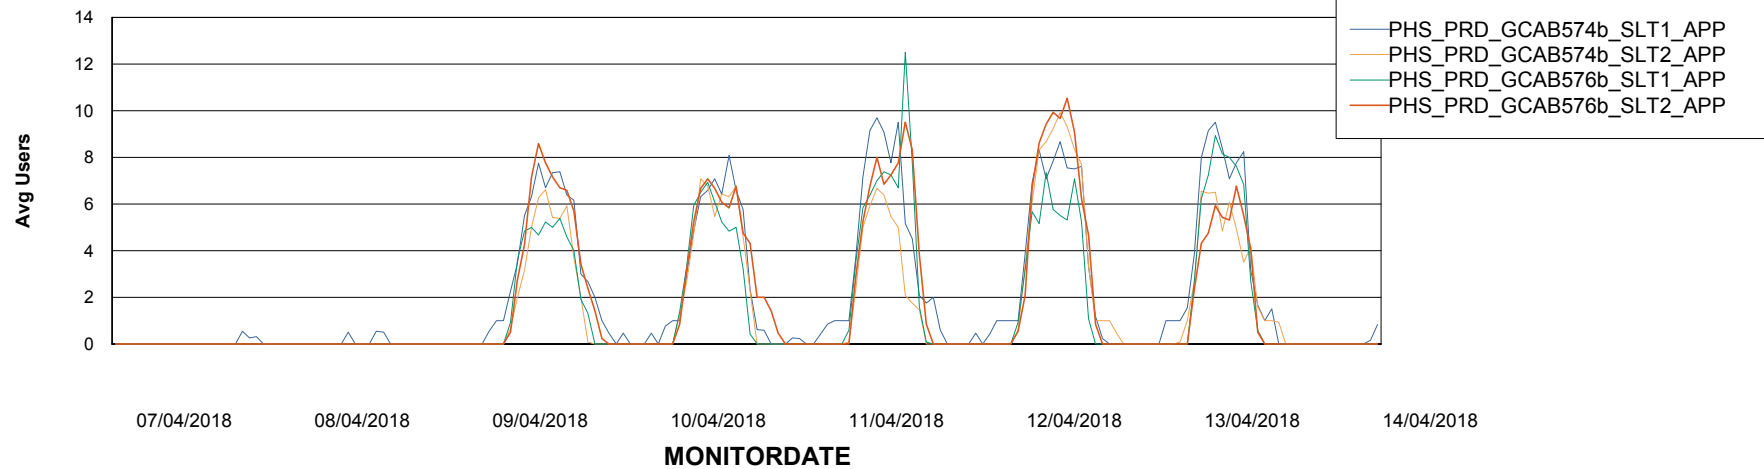

Avg users per day per ABS server