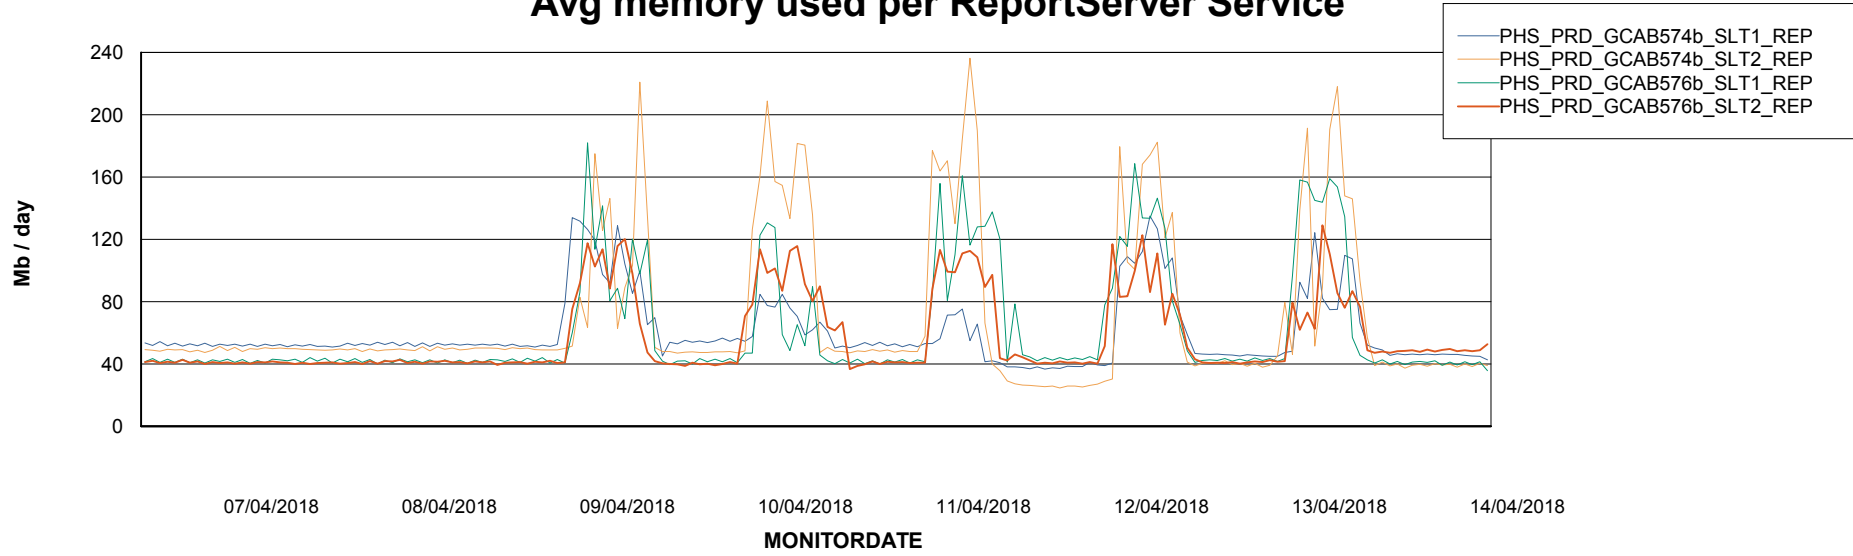

ABSSolute Application ReportServer Services

Avg memory used per ReportServer Service