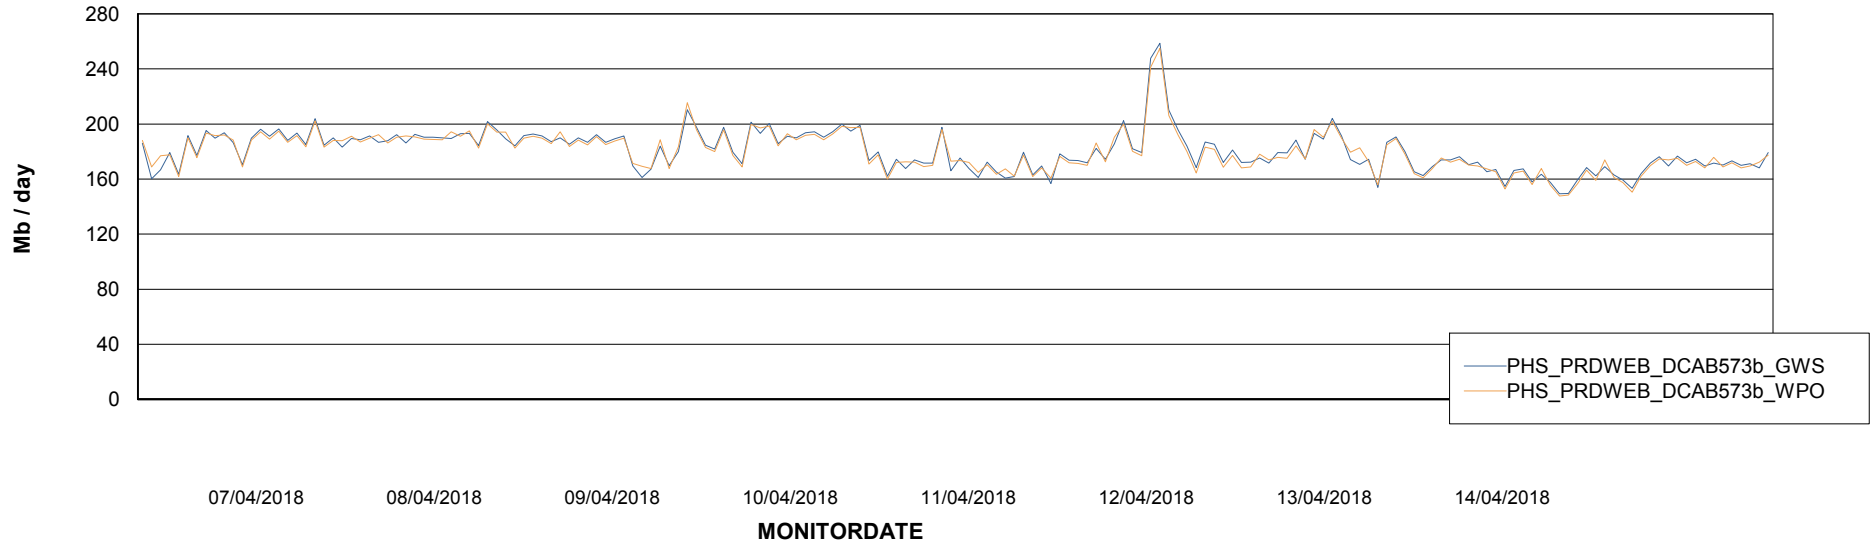

ABSSolute Web Component Services

Avg memory used per ABS Web component