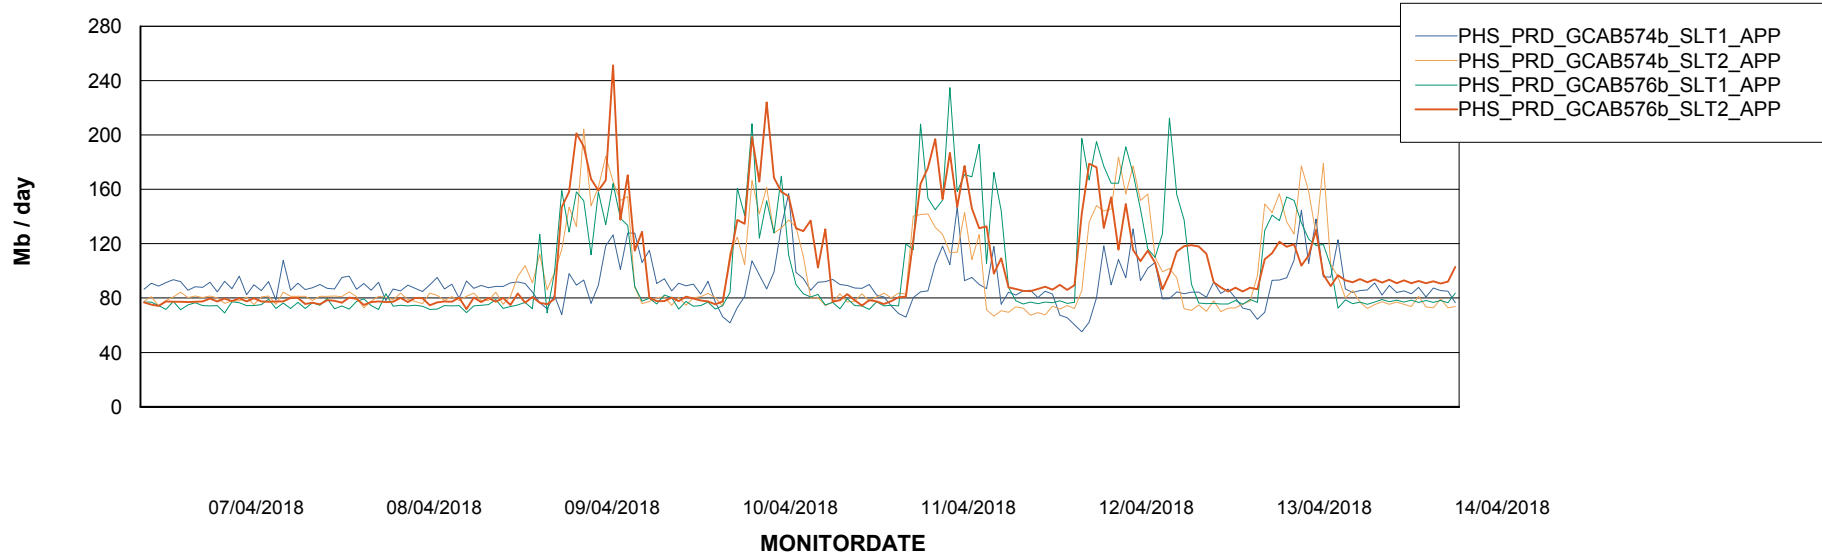

ABSSolute Application Server Services

Avg memory used per ABS Server Service