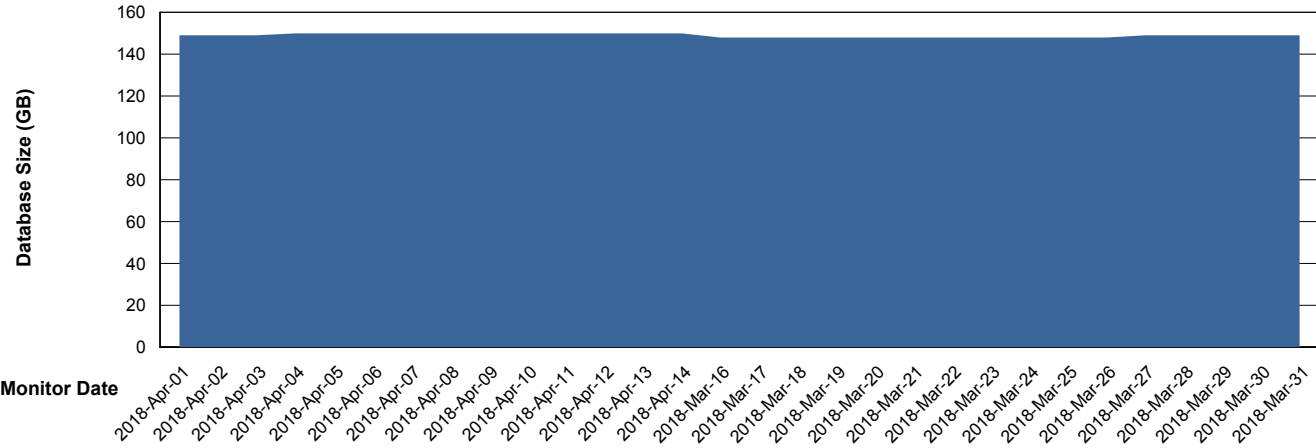

DATABASE SIZE PHSDB_Production

Database growth over last month