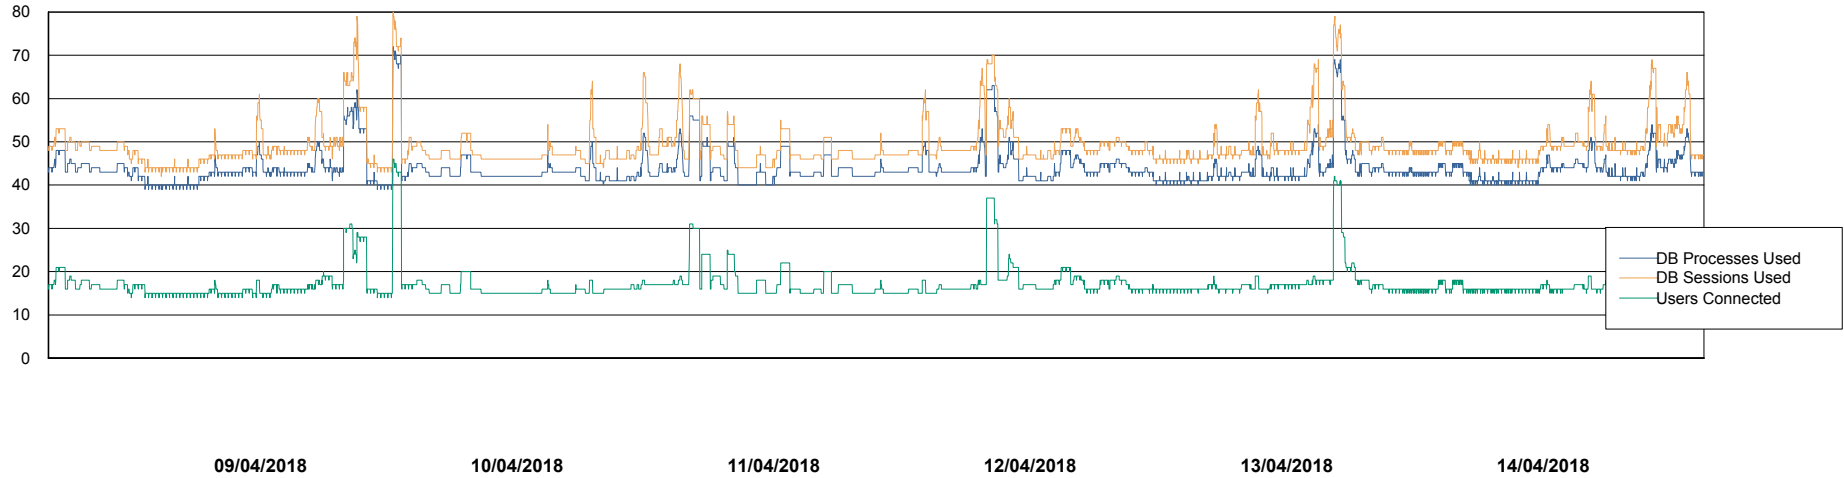

Database Performance LLGDBBI_Production