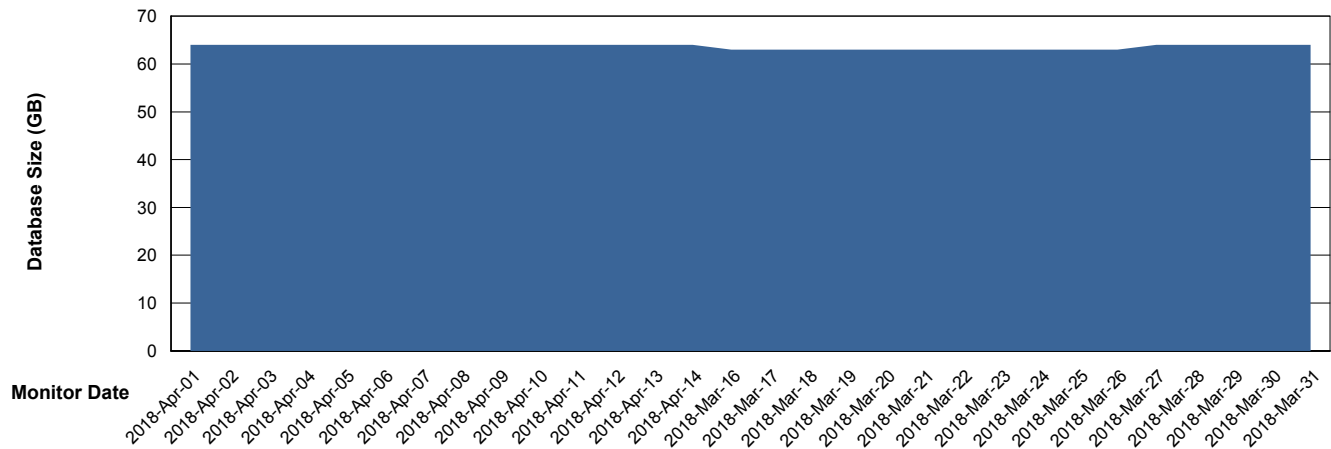

DATABASE SIZE LLGDBBI_Production

Database growth over last month