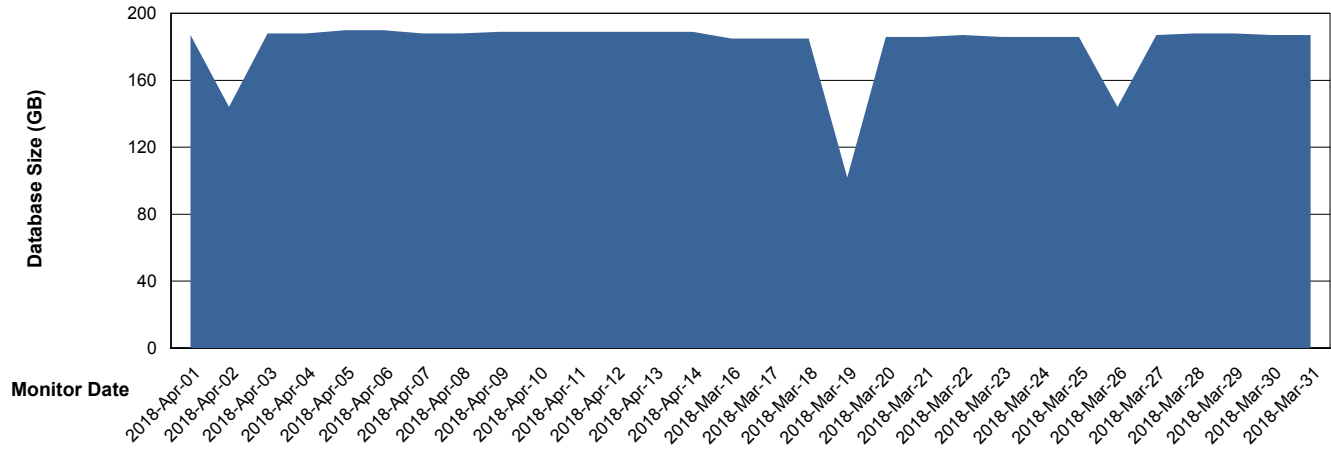

Customer LLG_Production
Database ID 53

Database Performance LLGDBBI_Production

Weekly SLA Customer Report

Customer LLG_Production
 Database ID 53

DATABASE SIZE LLGDB_Production

Database growth over last month