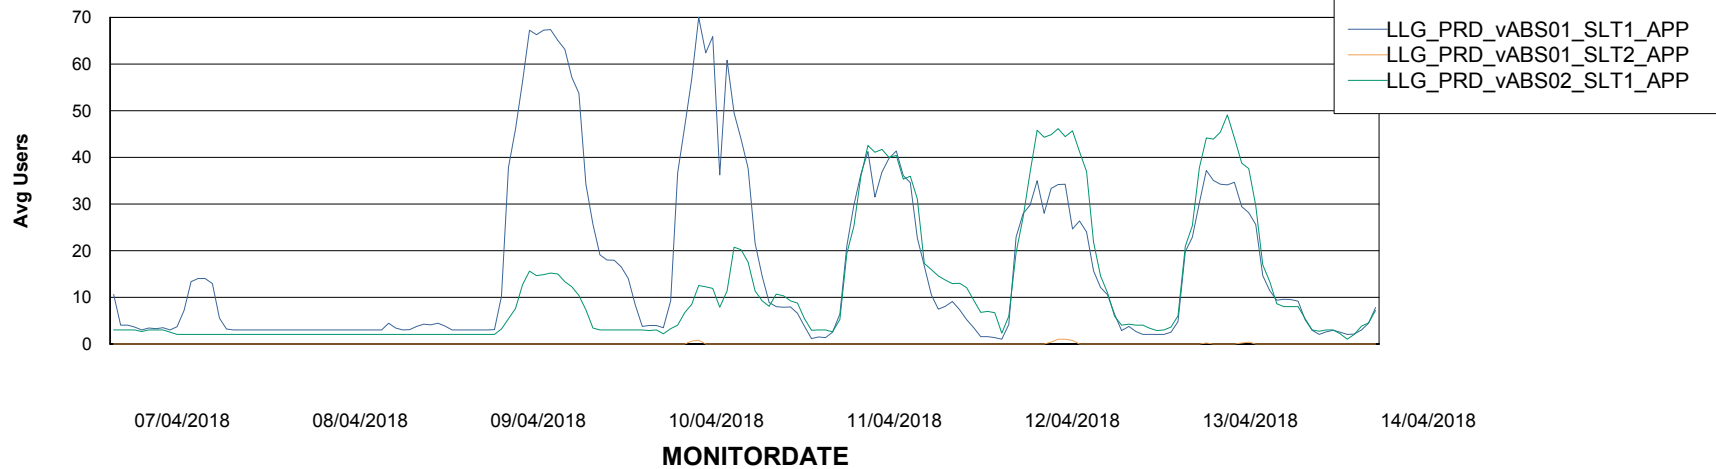

Weekly SLA Customer Report

Customer LLG_Production
Database ID 53

ABSolute Application Server Services

Avg memory used per ABS Server Service

Avg users per day per ABS server

Weekly SLA Customer Report

Customer LLG_Production
Database ID 53