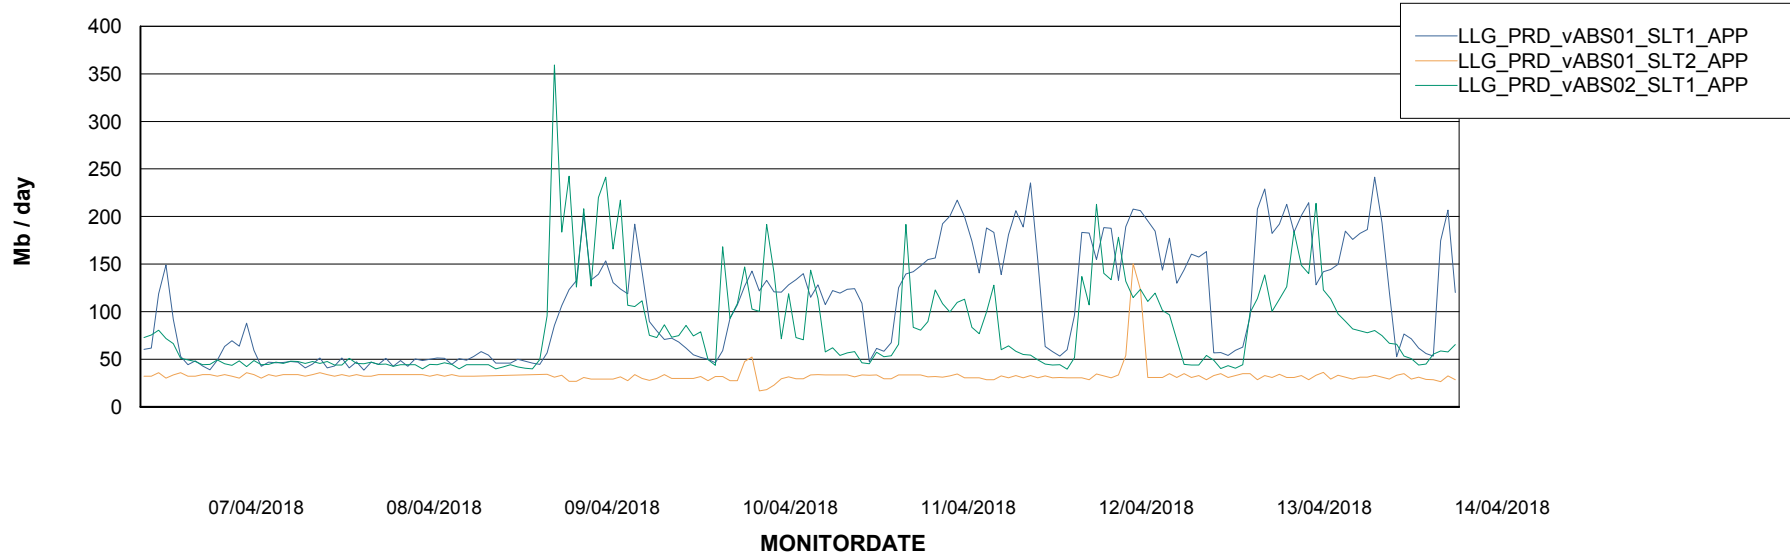

ABSolute Application Server Services

Avg memory used per ABS Server Service