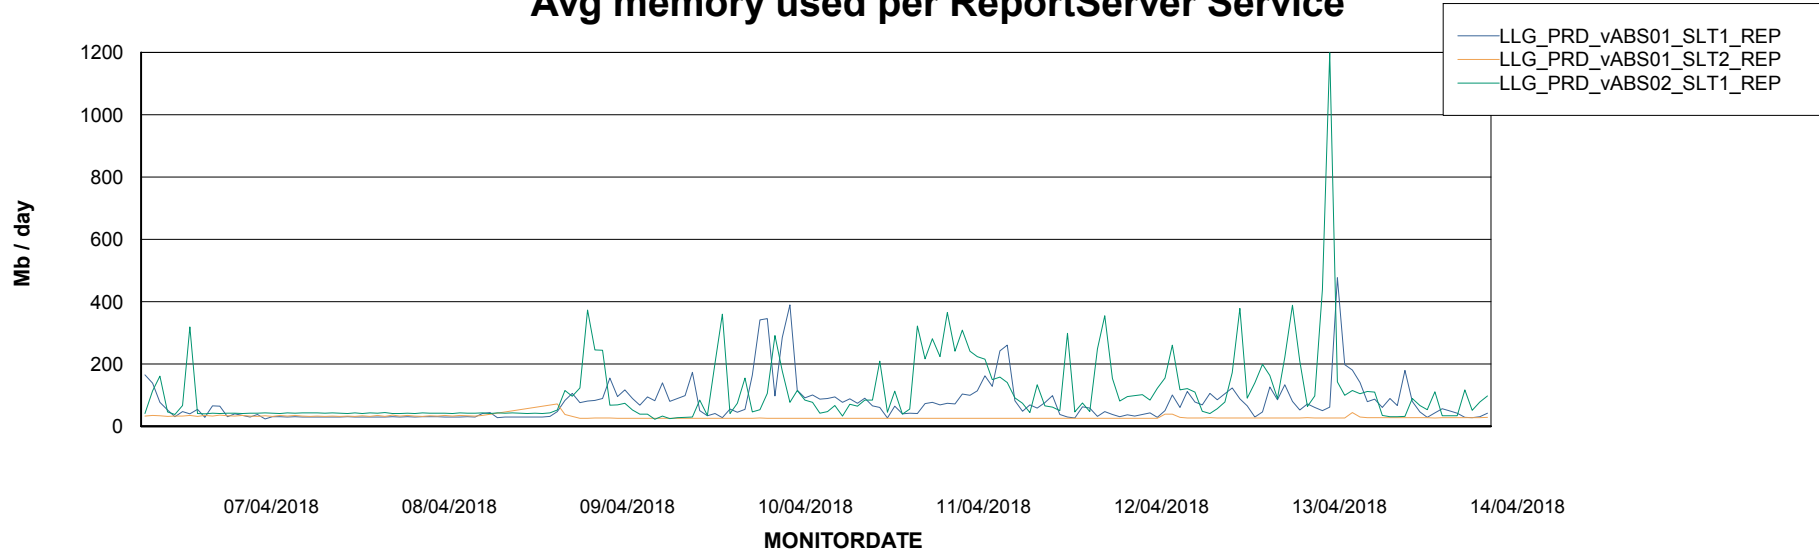

ABSSolute Application ReportServer Services

Avg memory used per ReportServer Service