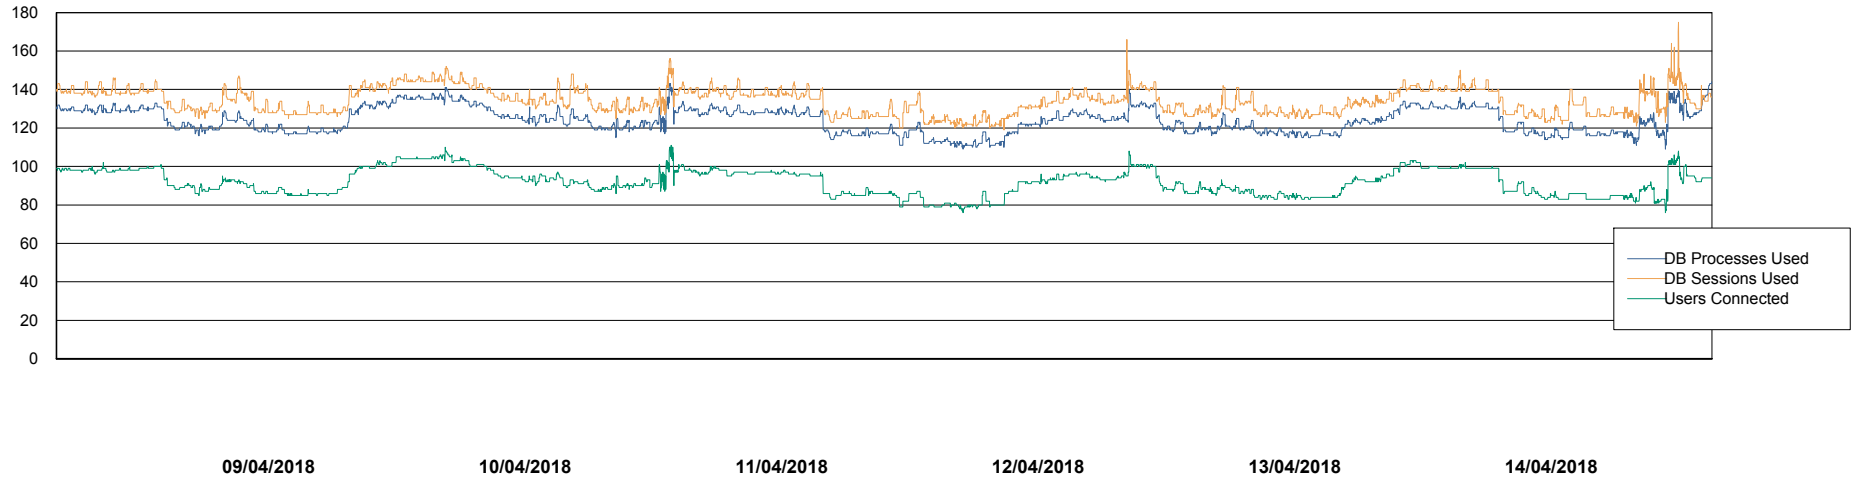

Harddisk Usage FIS_PRD_ORACLE2

	Free disk space on c: (%)	Total disk space on c: (Gb)	Free disk space on l: (%)	Total disk space on l: (Gb)	Free disk space on o: (%)	Total disk space on o: (Gb)
14/04/2018	70	279	18	279	14	373
13/04/2018	70	279	18	279	14	373
12/04/2018	70	279	18	279	14	373
11/04/2018	70	279	17	279	14	373
10/04/2018	71	279	17	279	14	373
09/04/2018	71	279	17	279	14	373
08/04/2018	71	279	18	279	14	373

Weekly SLA Customer Report

Customer FIS_Production
Database ID 46

Database Performance FISDB_Production

Weekly SLA Customer Report

Customer FIS_Production
Database ID 46

Database Performance FISDB_Standby

Weekly SLA Customer Report