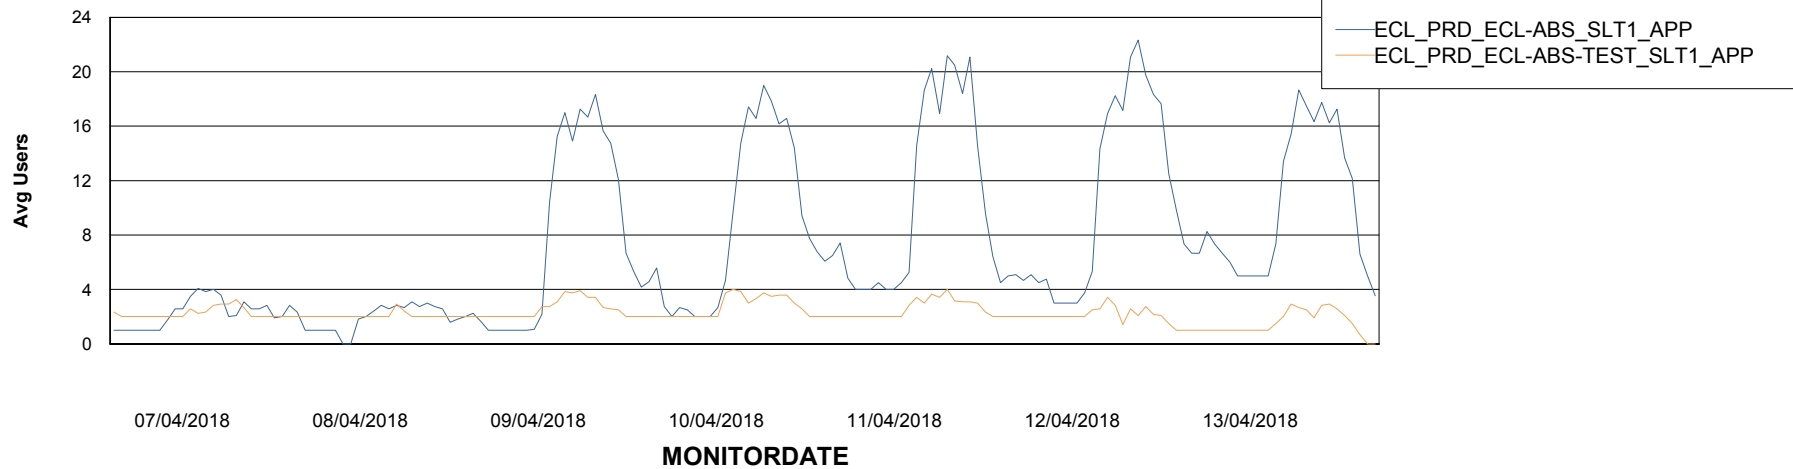

Avg users per day per ABS server