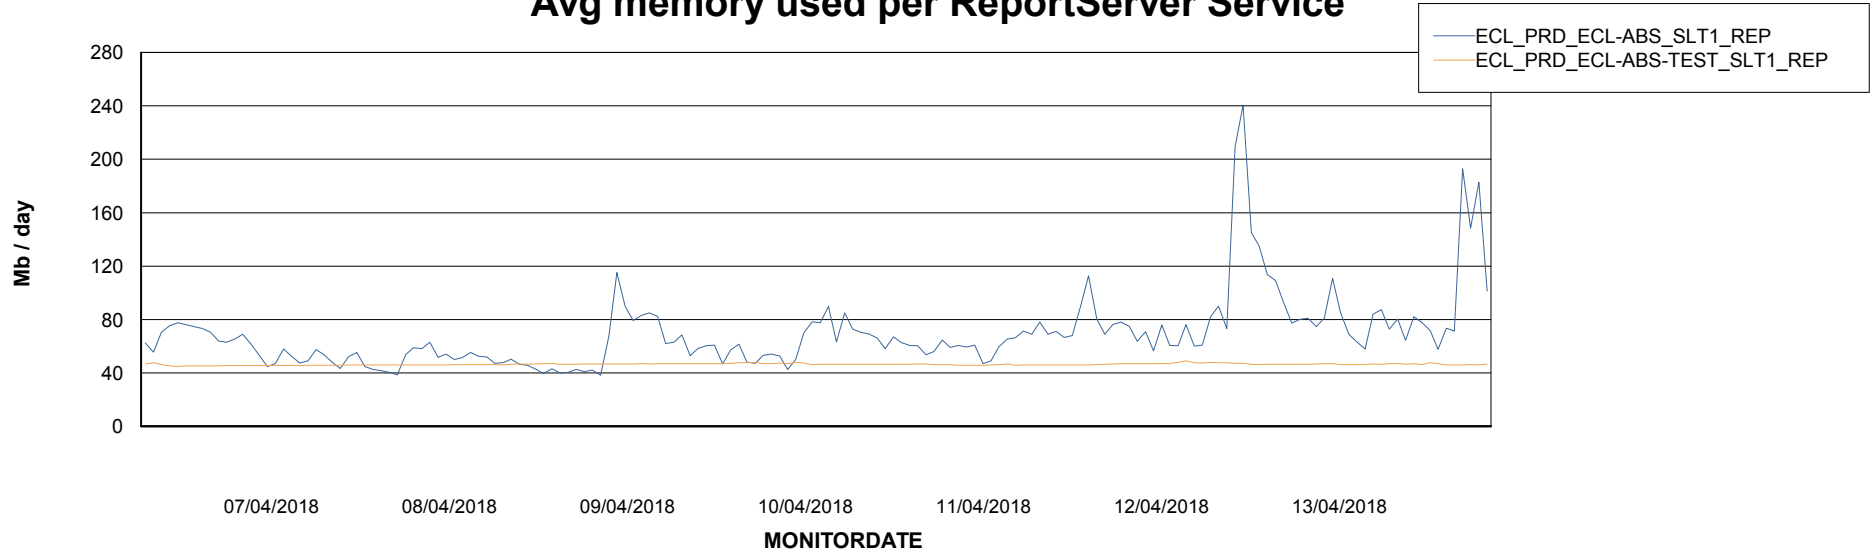

ABSSolute Application ReportServer Services

Avg memory used per ReportServer Service