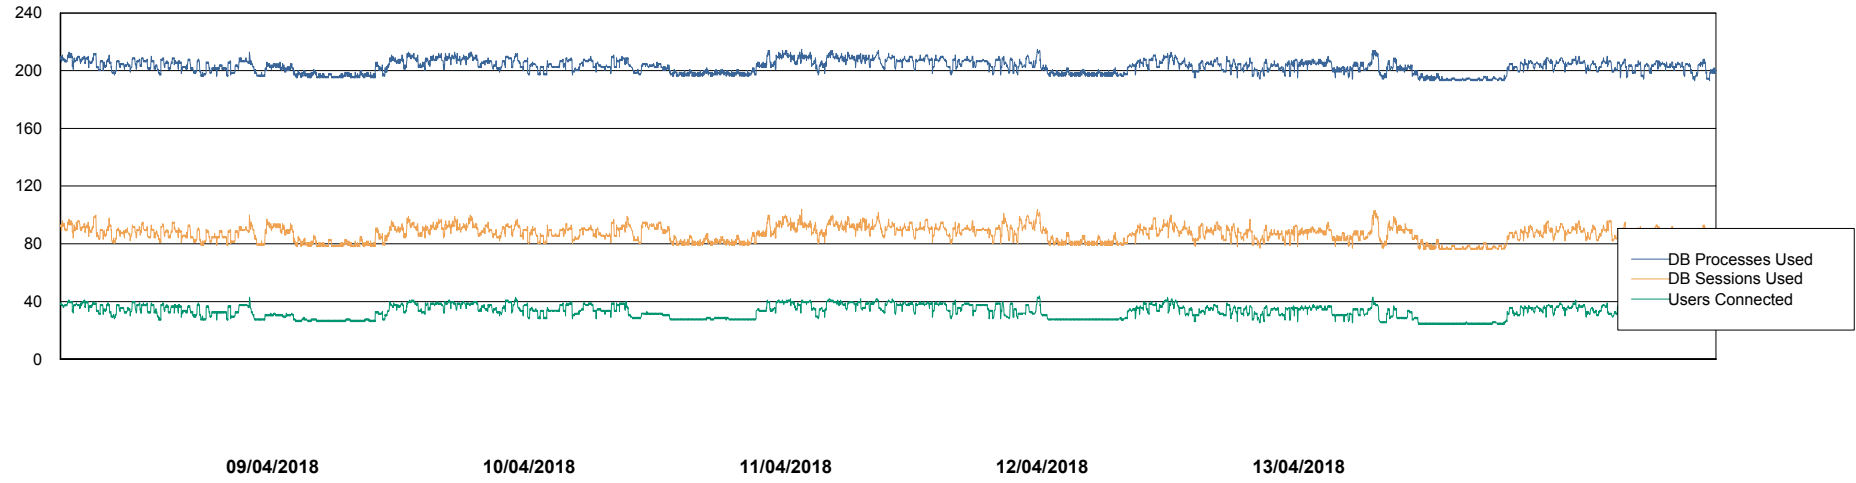

Database Performance ECLDB_Production