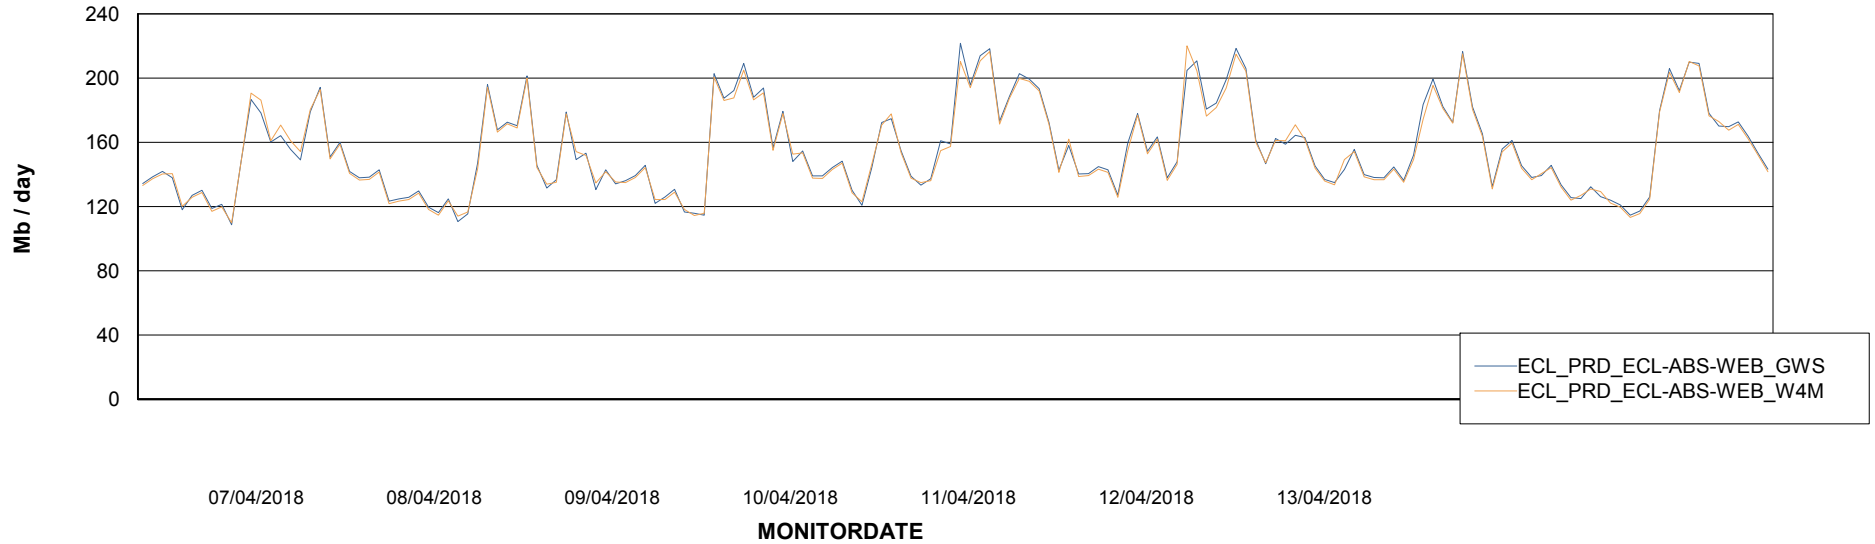

ABSSolute Web Component Services

Avg memory used per ABS Web component