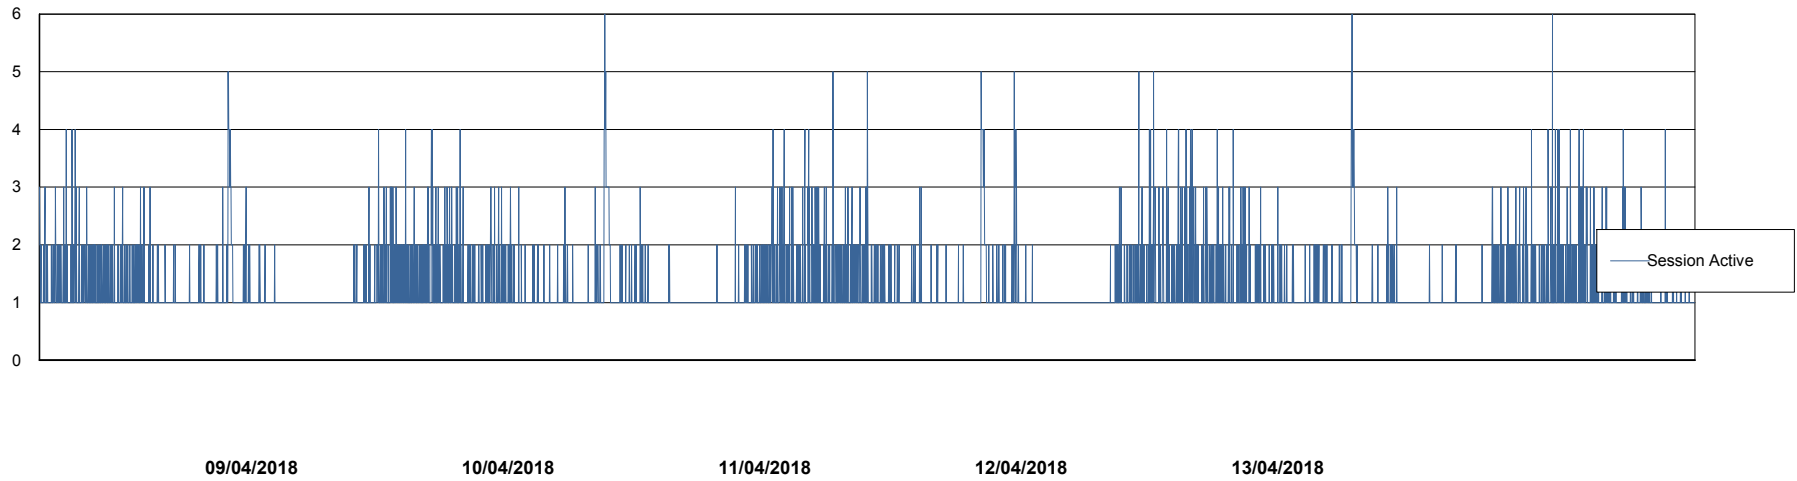

Database Performance ECLDB_Production