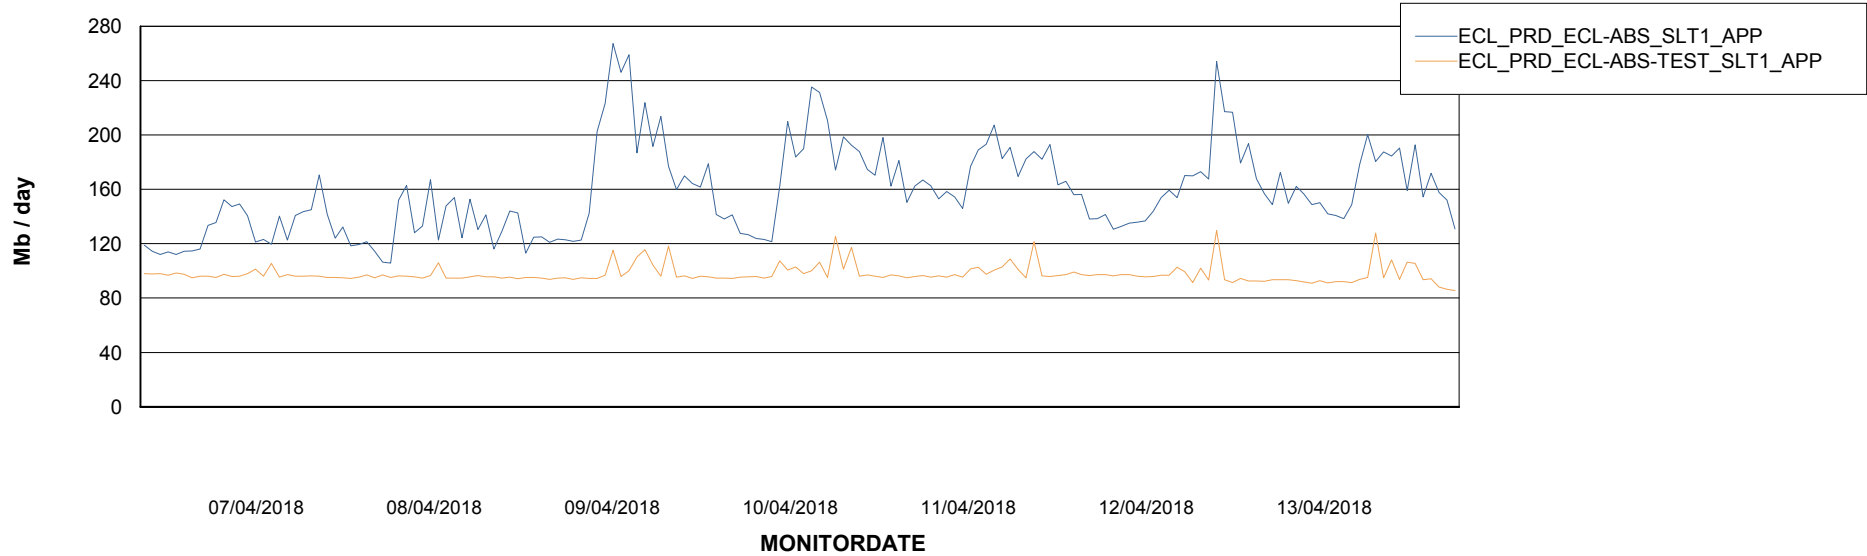

ABSSolute Application Server Services

Avg memory used per ABS Server Service