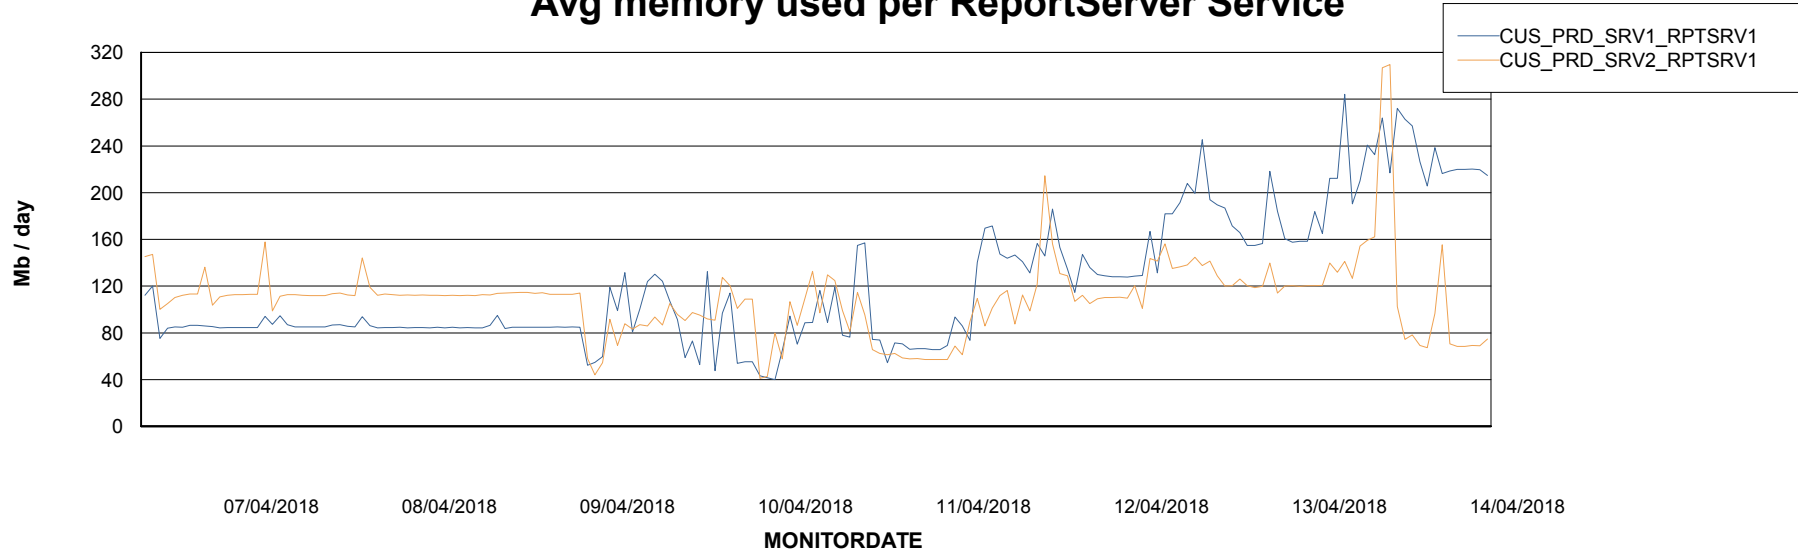

ABSolute Web Component Services

Avg memory used per ReportServer Service