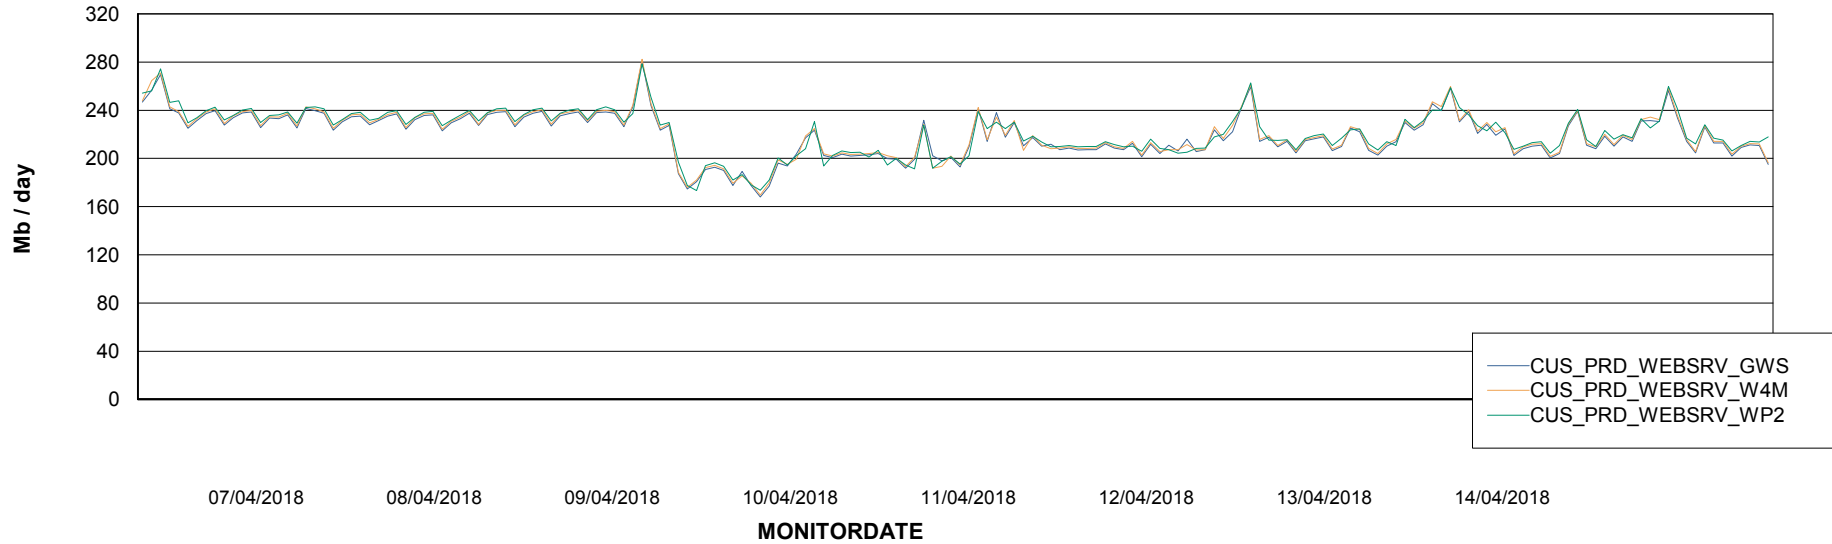

ABSSolute Web Component Services

Avg memory used per ABS Web component