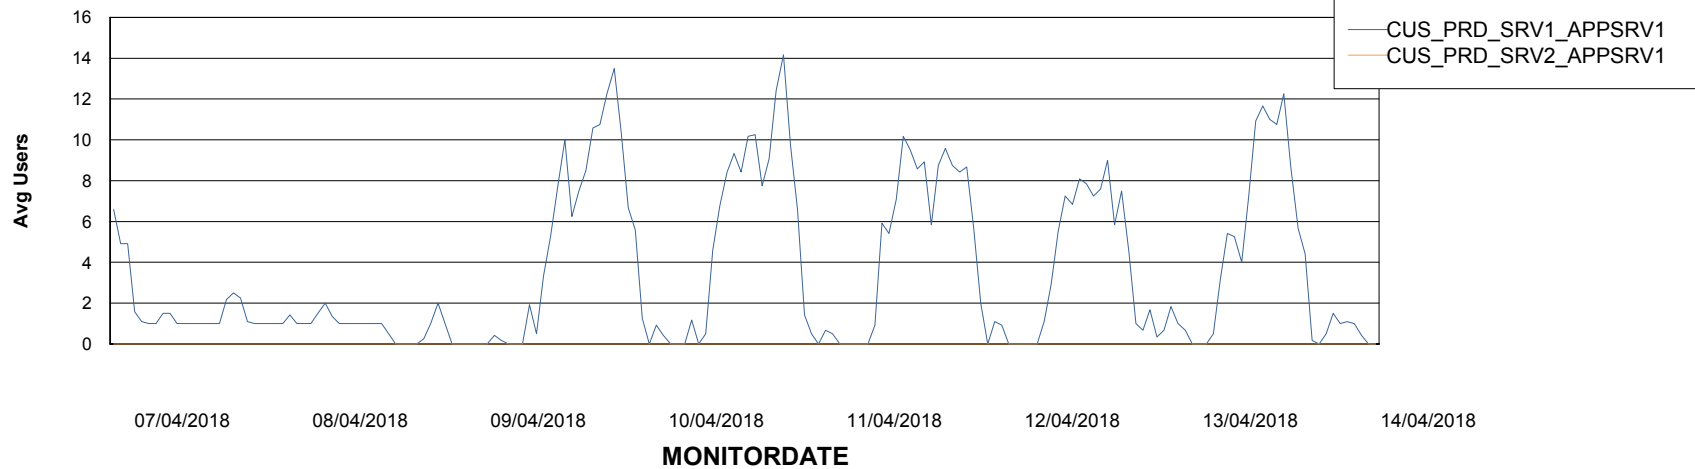

Avg users per day per ABS server