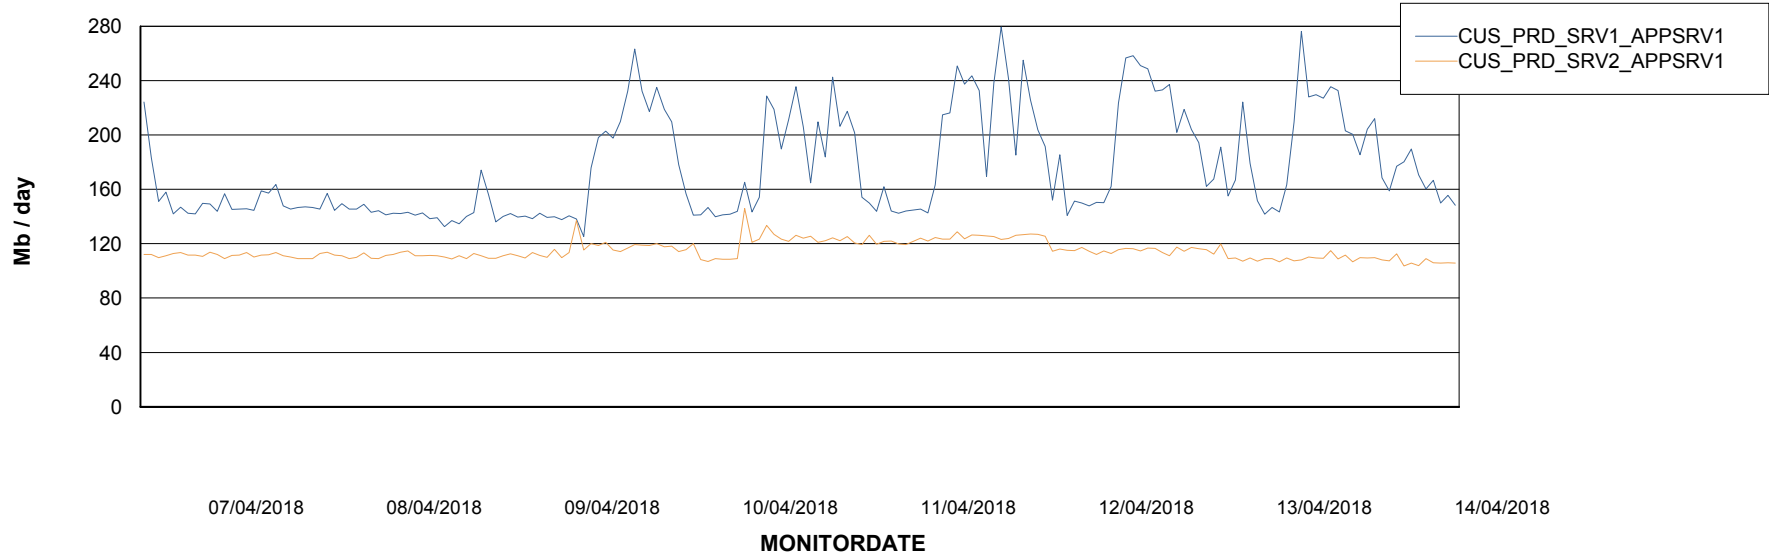

ABSSolute Application Server Services

Avg memory used per ABS Server Service