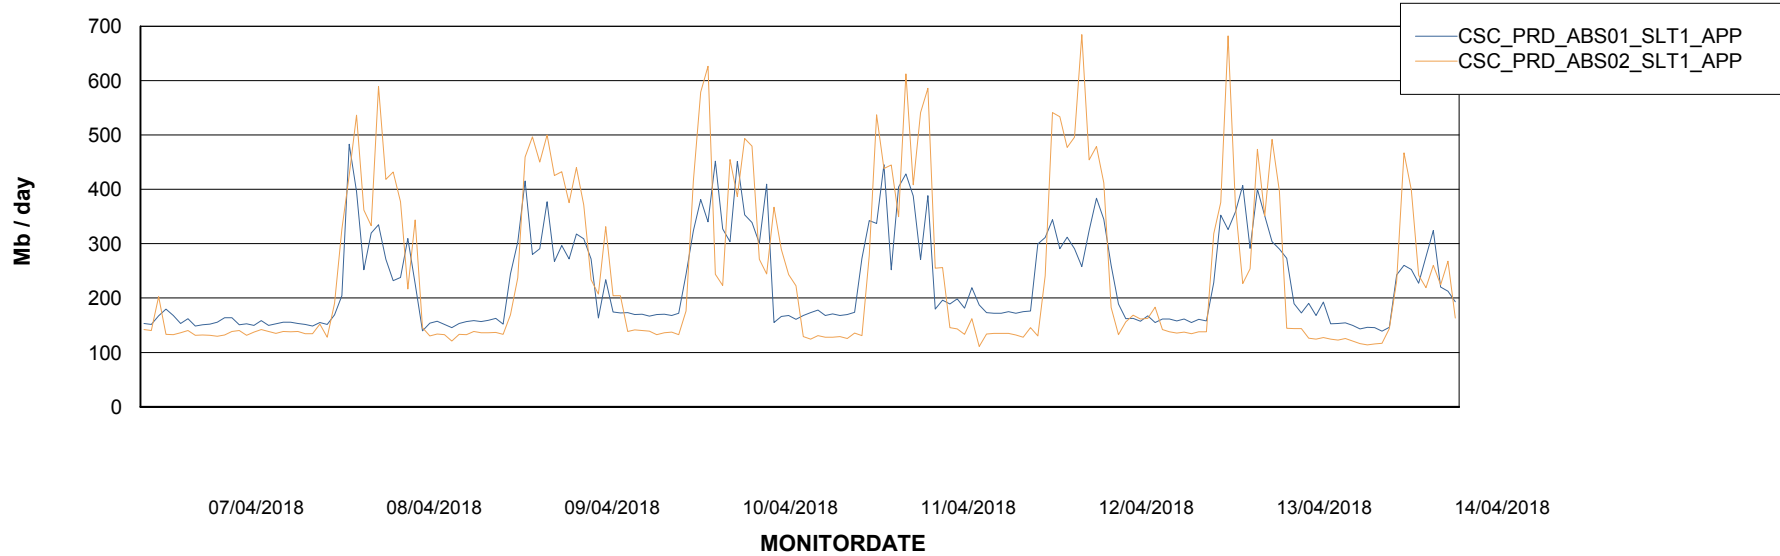

ABSSolute Application Server Services

Avg memory used per ABS Server Service