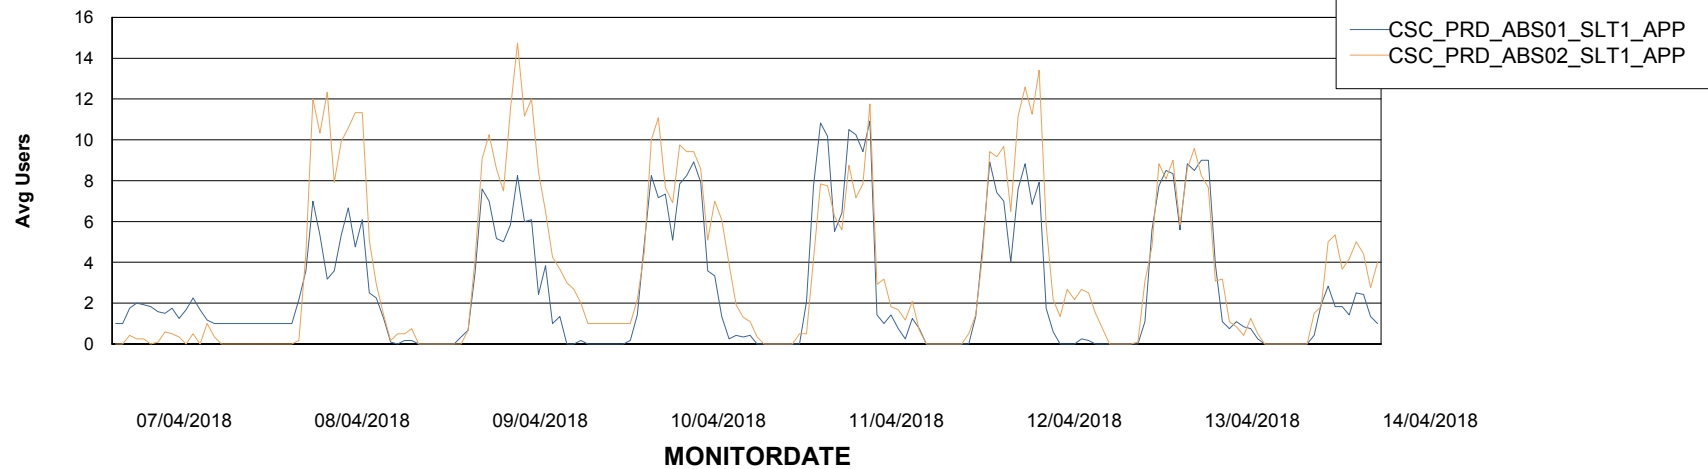

Avg users per day per ABS server