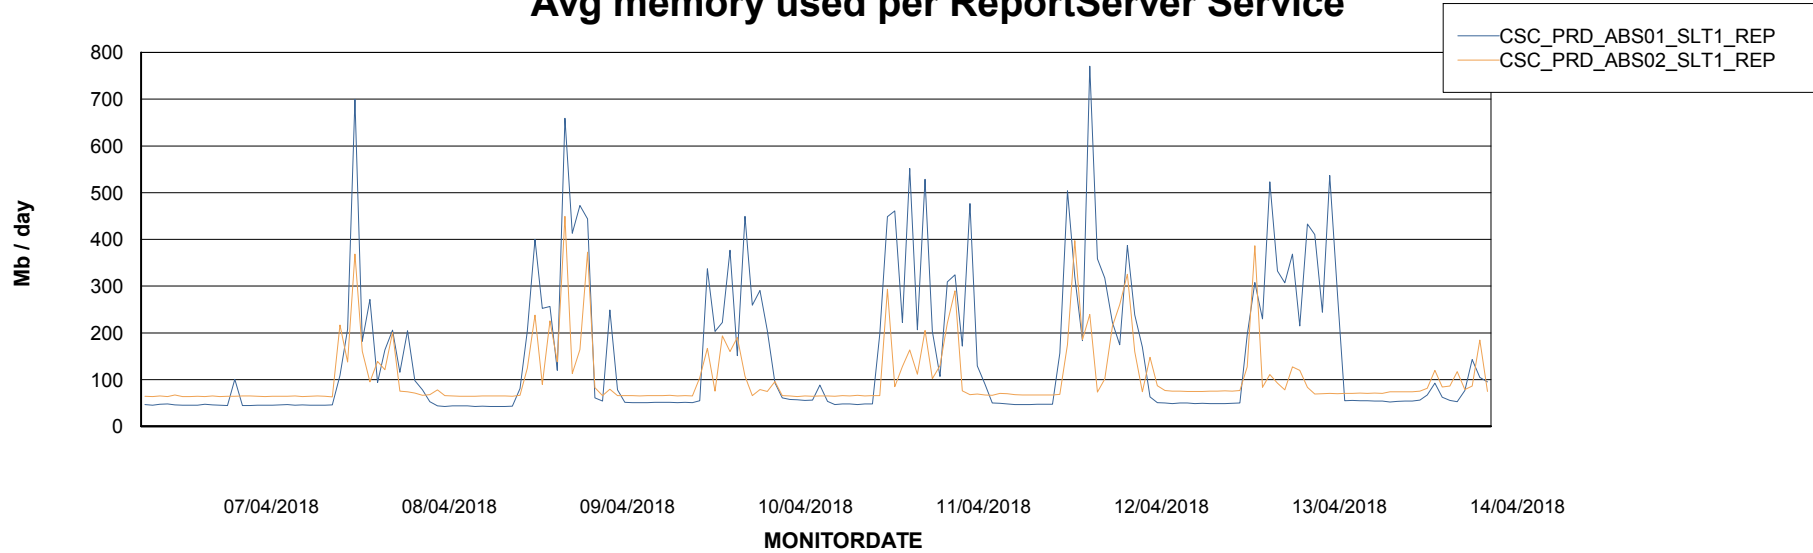

Avg memory used per ABS Server Service

Avg users per day per ABS server

Weekly SLA Customer Report

Customer CSC_Production
Database ID 50

ABSSolute Application ReportServer Services

Avg memory used per ReportServer Service