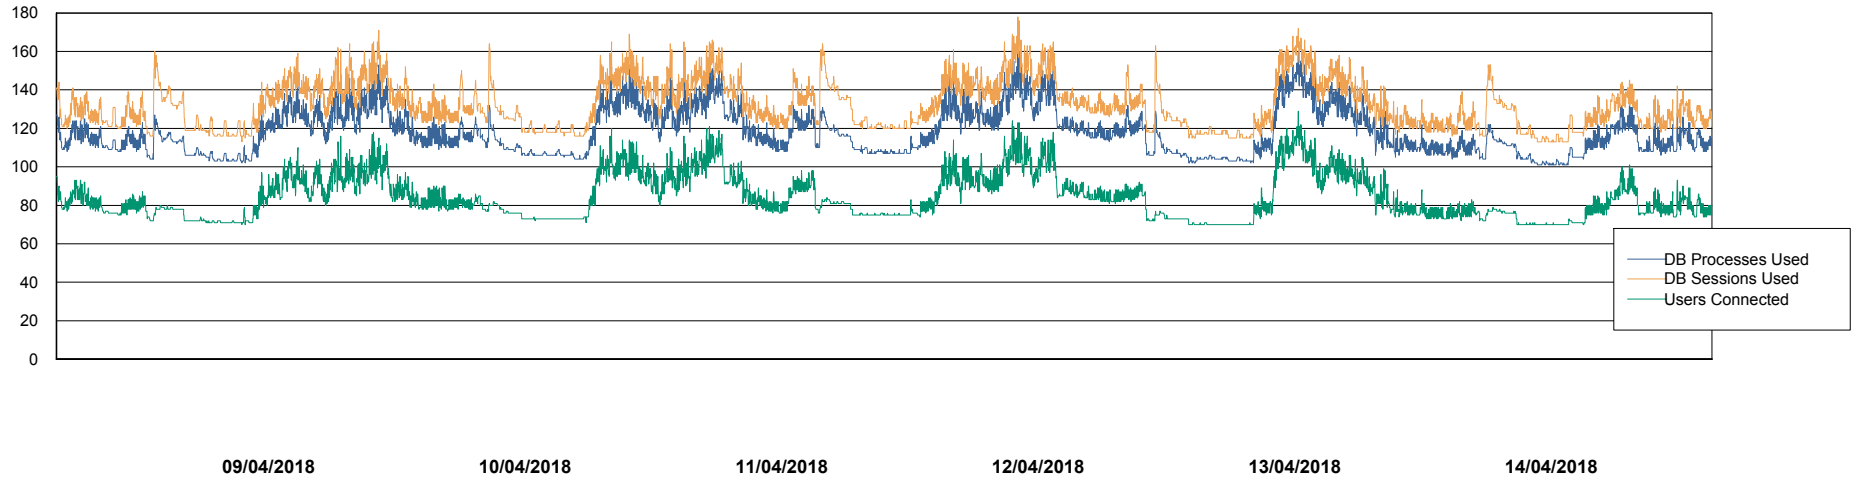

Database Performance CSCDB_Primary