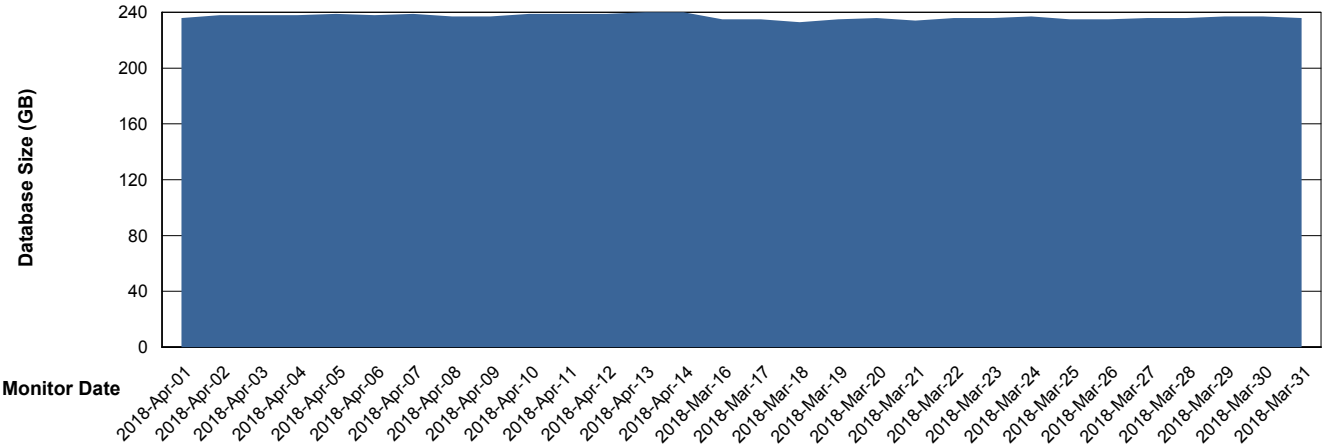

DATABASE SIZE CSCDB_Primary

Database growth over last month

Database Tablespace CSCDB_Primary

Date	Tablespace Name	Filesize (Gb)	Usedsize (Gb)	Percentage free
14/04/2018	ABSDATA	127	88	31
	INDX	176	148	16
13/04/2018	ABSDATA	127	88	31
	INDX	176	147	16
12/04/2018	ABSDATA	127	88	31
	INDX	176	147	16
11/04/2018	ABSDATA	127	88	31
	INDX	176	147	16
10/04/2018	ABSDATA	127	88	31
	INDX	176	147	16
09/04/2018	ABSDATA	127	88	31
	INDX	176	147	16
08/04/2018	ABSDATA	127	88	31
	INDX	176	147	16