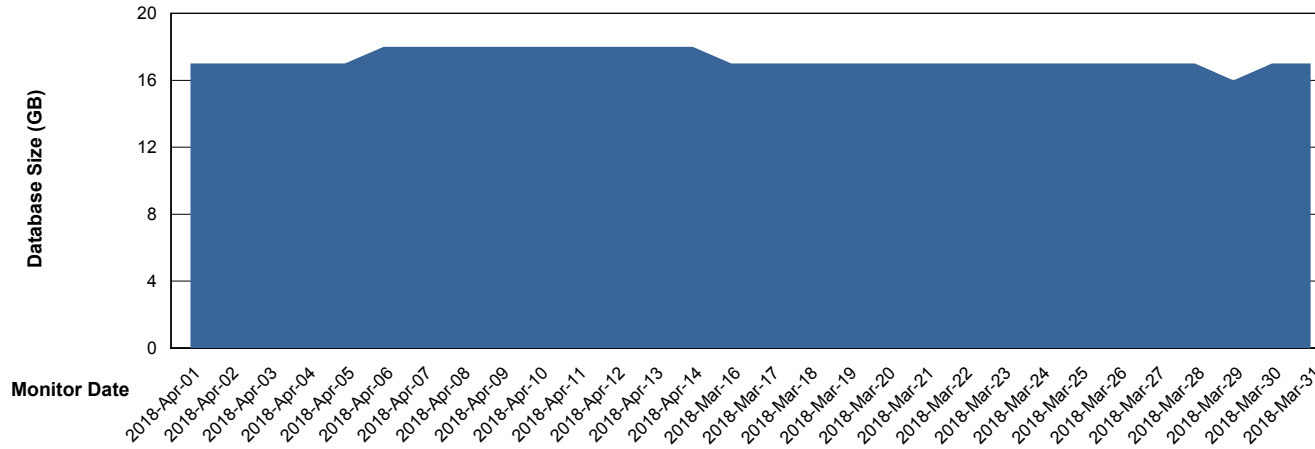

Customer BGG_Production
Database ID 58

Database Performance BGGDB_Standby

Weekly SLA Customer Report

Customer BGG_Production
 Database ID 58

DATABASE SIZE BGGDB_BI

Database growth over last month

DATABASE SIZE BGGDB_Production