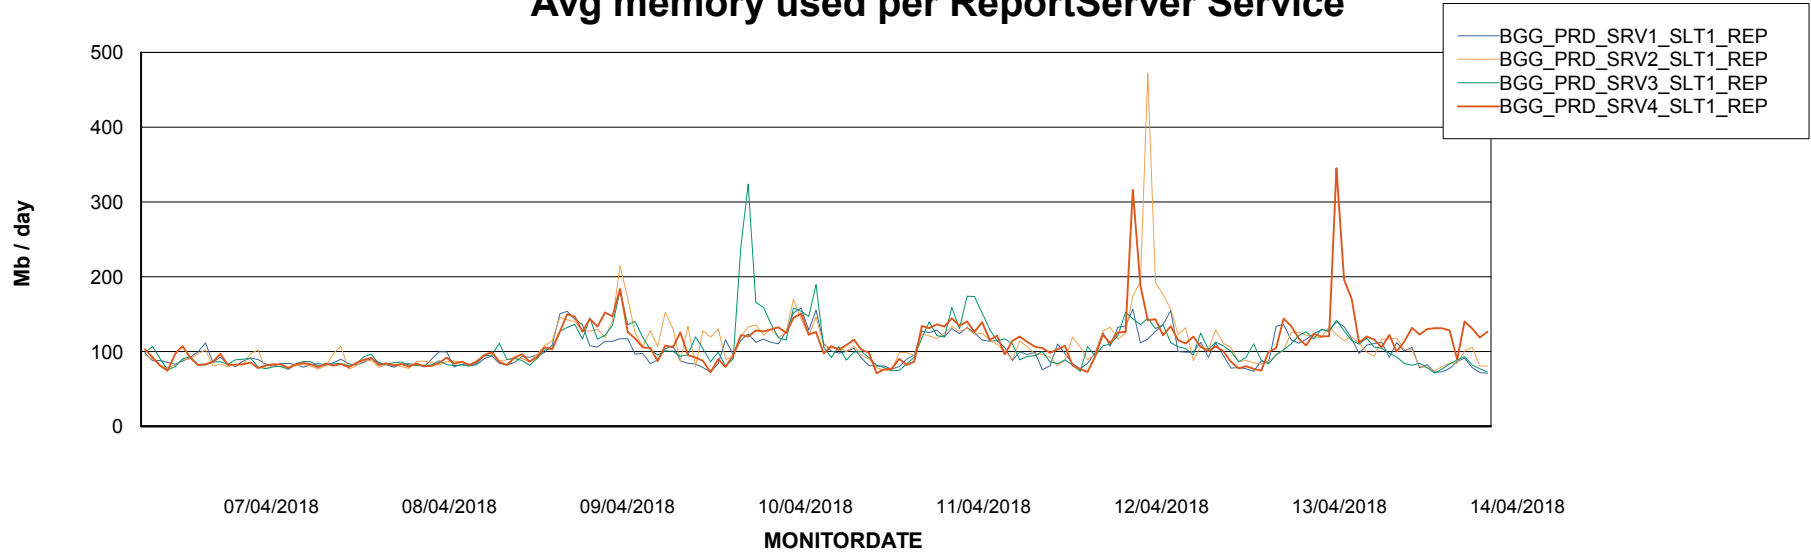

Avg memory used per ABS Server Service

Avg users per day per ABS server

Weekly SLA Customer Report

Customer BGG_Production
Database ID 58

ABSSolute Application ReportServer Services

Avg memory used per ReportServer Service