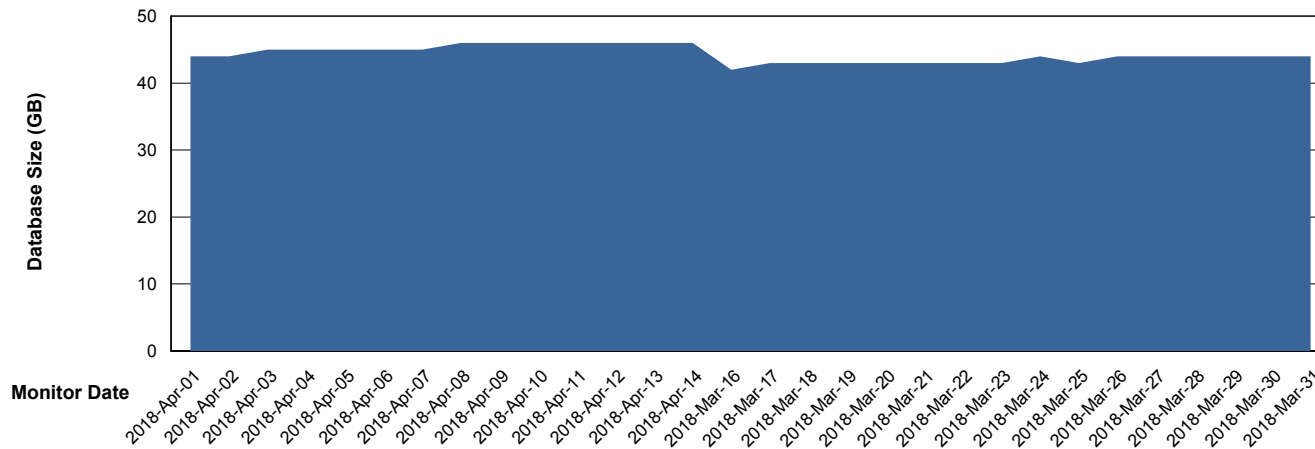

DATABASE SIZE BGGDB_Production

Database growth over last month