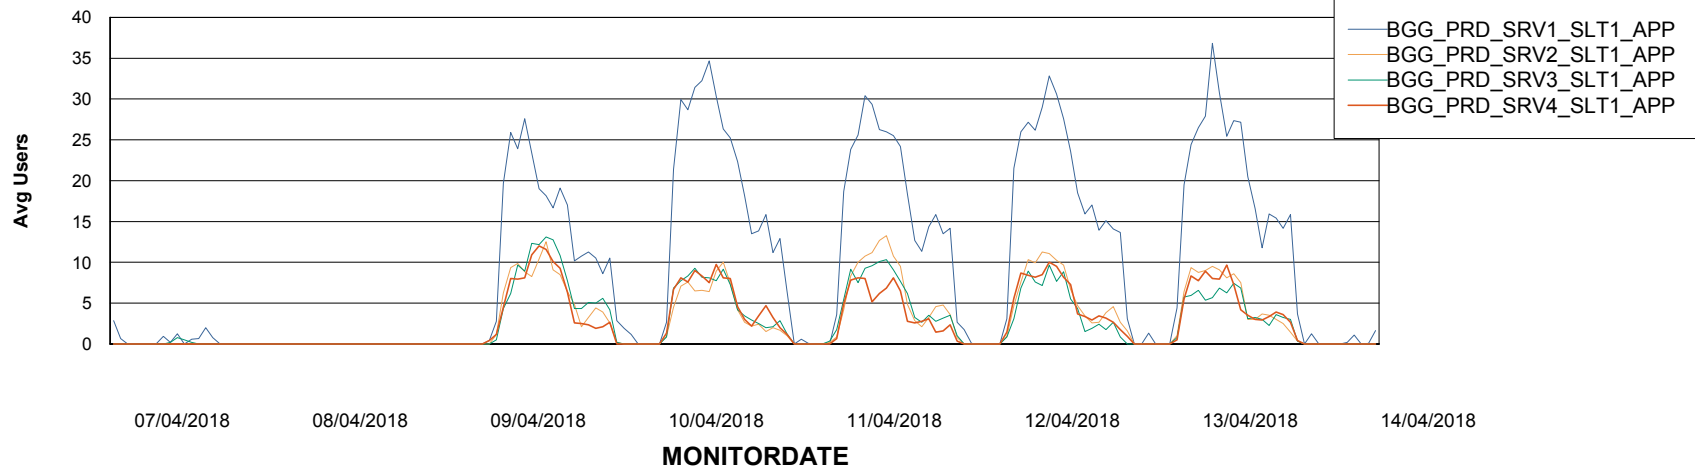

Avg users per day per ABS server