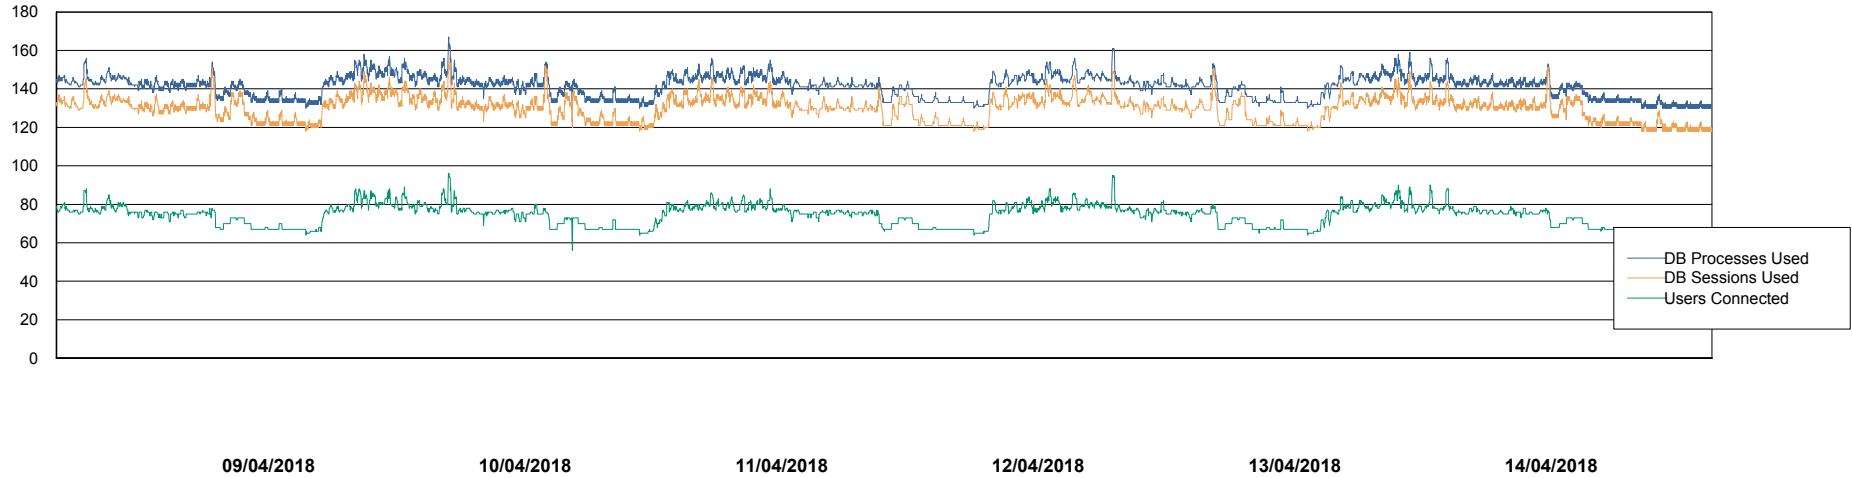

Weekly SLA Customer Report

Customer BGG_Production
Database ID 58

Database Performance BGGDB_BI

Weekly SLA Customer Report

Customer BGG_Production
Database ID 58

Database Performance BGGDB_Production

Weekly SLA Customer Report