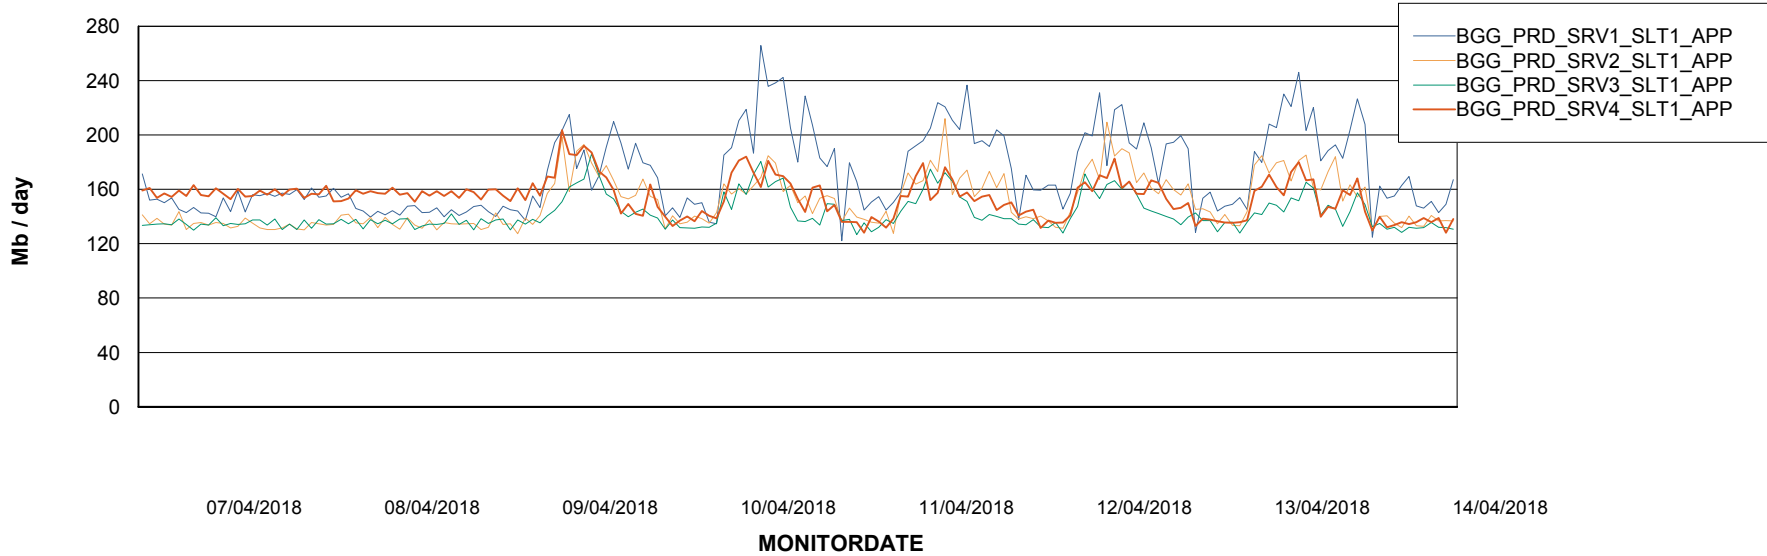

ABSSolute Application Server Services

Avg memory used per ABS Server Service