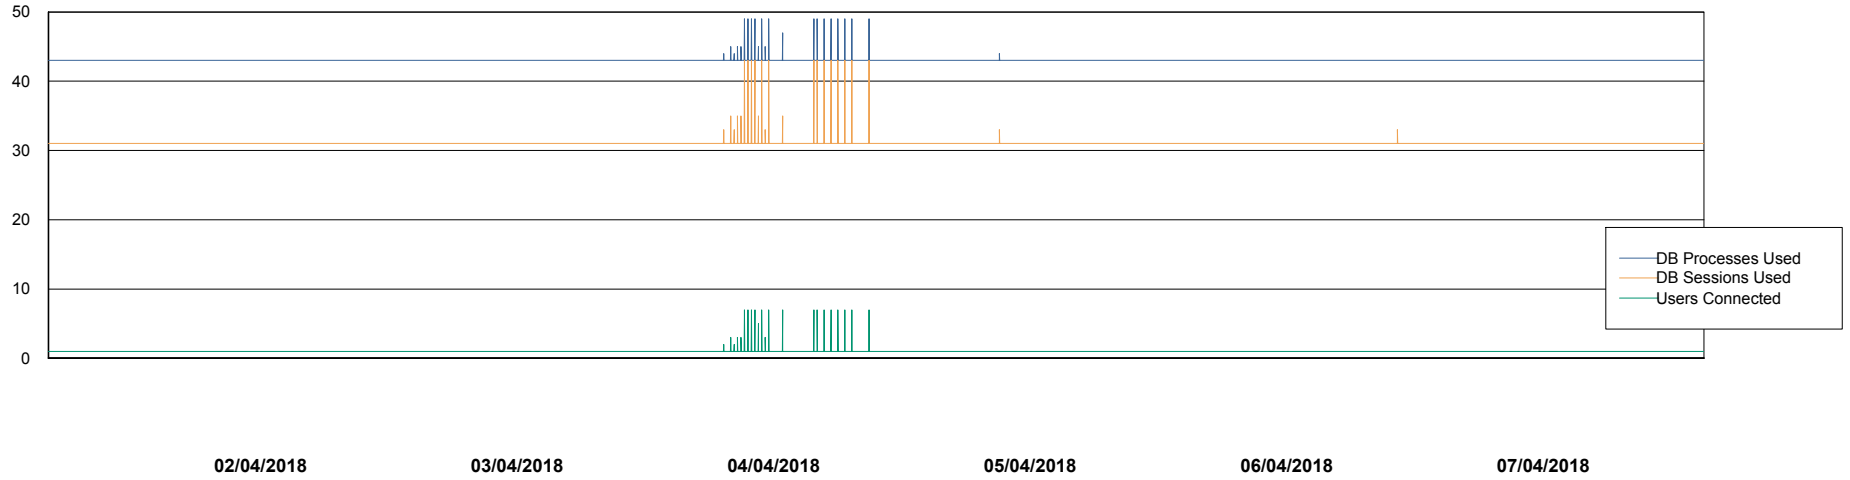

Weekly SLA Customer Report

Customer WBL_Production
Database ID 40

Database Performance WBLDB_Production

Weekly SLA Customer Report

Customer WBL_Production
Database ID 40

Database Performance WBLDB_Standby

Weekly SLA Customer Report

Customer WBL_Production
 Database ID 40

DATABASE SIZE WBLDB_Production

Database growth over last month

Database Tablespace WBLDB_Production

Date	Tablespace Name	Filesize (Gb)	Usedsize (Gb)	Percentage free
07/04/2018	ABSDATA	6	5	17
	INDX	8	6	25
06/04/2018	ABSDATA	6	5	17
	INDX	8	6	25
05/04/2018	ABSDATA	6	5	17
	INDX	8	6	25
04/04/2018	ABSDATA	6	5	17
	INDX	8	6	25
03/04/2018	ABSDATA	6	5	17
	INDX	8	6	25
02/04/2018	ABSDATA	6	5	17
	INDX	8	6	25
01/04/2018	ABSDATA	6	5	17
	INDX	8	6	25