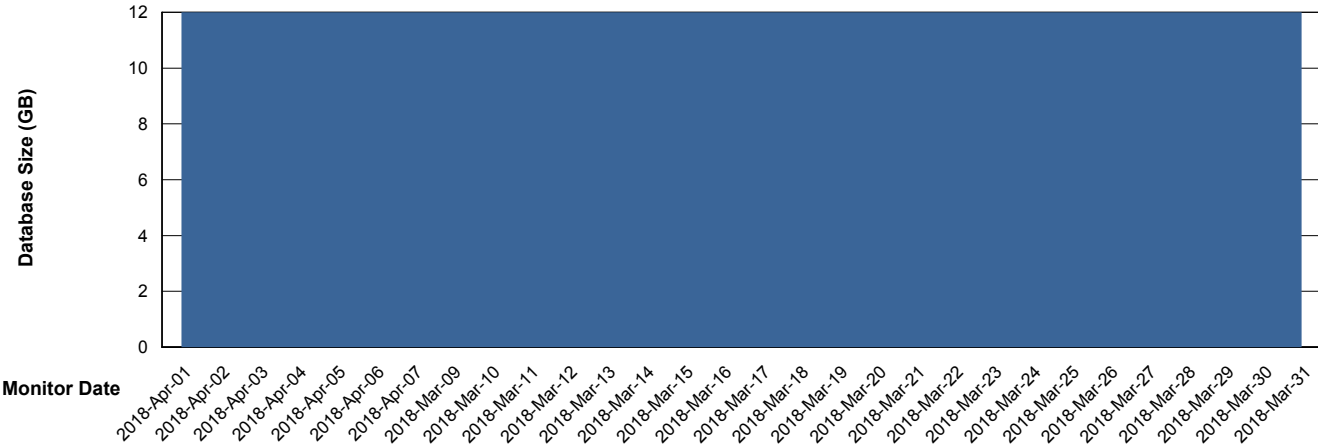

Weekly SLA Customer Report

Customer WBL_Production
Database ID 40

Database Performance WBLDB_Production

Weekly SLA Customer Report

Customer WBL_Production
Database ID 40

Database Performance WBLDB_Standby

Weekly SLA Customer Report

Customer WBL_Production
 Database ID 40

DATABASE SIZE WBLDB_Production

Database growth over last month

Database Tablespace WBLDB_Production

Date	Tablespace Name	Filesize (Gb)	Usedsize (Gb)	Percentage free
07/04/2018	ABSDATA	6	5	17
	INDX	8	6	25
06/04/2018	ABSDATA	6	5	17
	INDX	8	6	25
05/04/2018	ABSDATA	6	5	17
	INDX	8	6	25
04/04/2018	ABSDATA	6	5	17
	INDX	8	6	25
03/04/2018	ABSDATA	6	5	17
	INDX	8	6	25
02/04/2018	ABSDATA	6	5	17
	INDX	8	6	25
01/04/2018	ABSDATA	6	5	17
	INDX	8	6	25