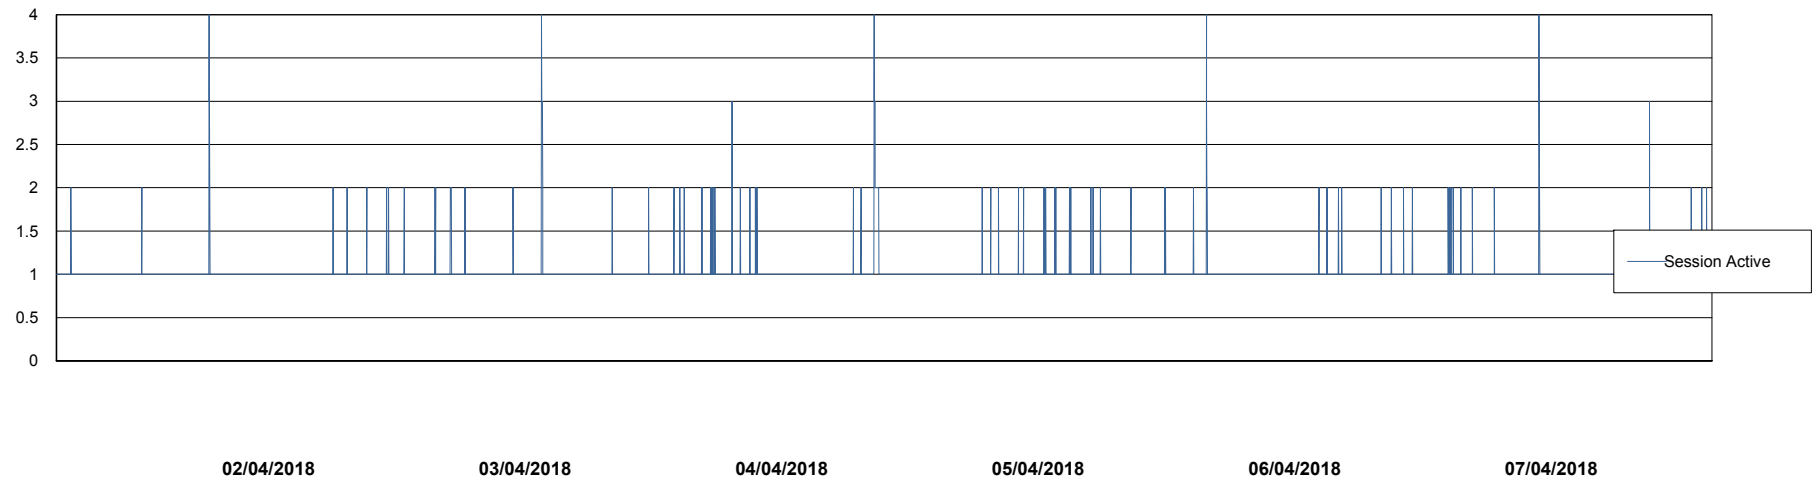

Weekly SLA Customer Report

Customer WBL_Production
Database ID 40

Harddisk Usage WBL_PRD_ORACLE1

	Free disk space on c: (%)	Total disk space on c: (Gb)	Free disk space on d: (%)	Total disk space on d: (Gb)	Free disk space on e: (%)	Total disk space on e: (Gb)	Free disk space on f: (%)	Total disk space on f: (Gb)
07/04/2018	73	120	79	200	93	200	92	100
06/04/2018	73	120	79	200	93	200	92	100
05/04/2018	72	120	79	200	93	200	92	100
04/04/2018	72	120	79	200	93	200	93	100
03/04/2018	72	120	79	200	93	200	93	100
02/04/2018	72	120	79	200	93	200	94	100
01/04/2018	72	120	79	200	93	200	94	100

Harddisk Usage WBL_PRD_ORACLE2

	Free disk space on c: (%)	Total disk space on c: (Gb)	Free disk space on d: (%)	Total disk space on d: (Gb)	Free disk space on e: (%)	Total disk space on e: (Gb)	Free disk space on f: (%)	Total disk space on f: (Gb)
07/04/2018	73	120	90	200	89	200	95	200
06/04/2018	73	120	90	200	89	200	96	200
05/04/2018	73	120	90	200	89	200	96	200
04/04/2018	73	120	90	200	89	200	96	200
03/04/2018	73	120	90	200	89	200	96	200
02/04/2018	73	120	90	200	89	200	96	200
01/04/2018	73	120	90	200	89	200	96	200

Weekly SLA Customer Report

Customer WBL_Production
Database ID 40

Database Performance WBLDB_Production

Weekly SLA Customer Report

Customer WBL_Production
Database ID 40

Database Performance WBLDB_Standby

Weekly SLA Customer Report