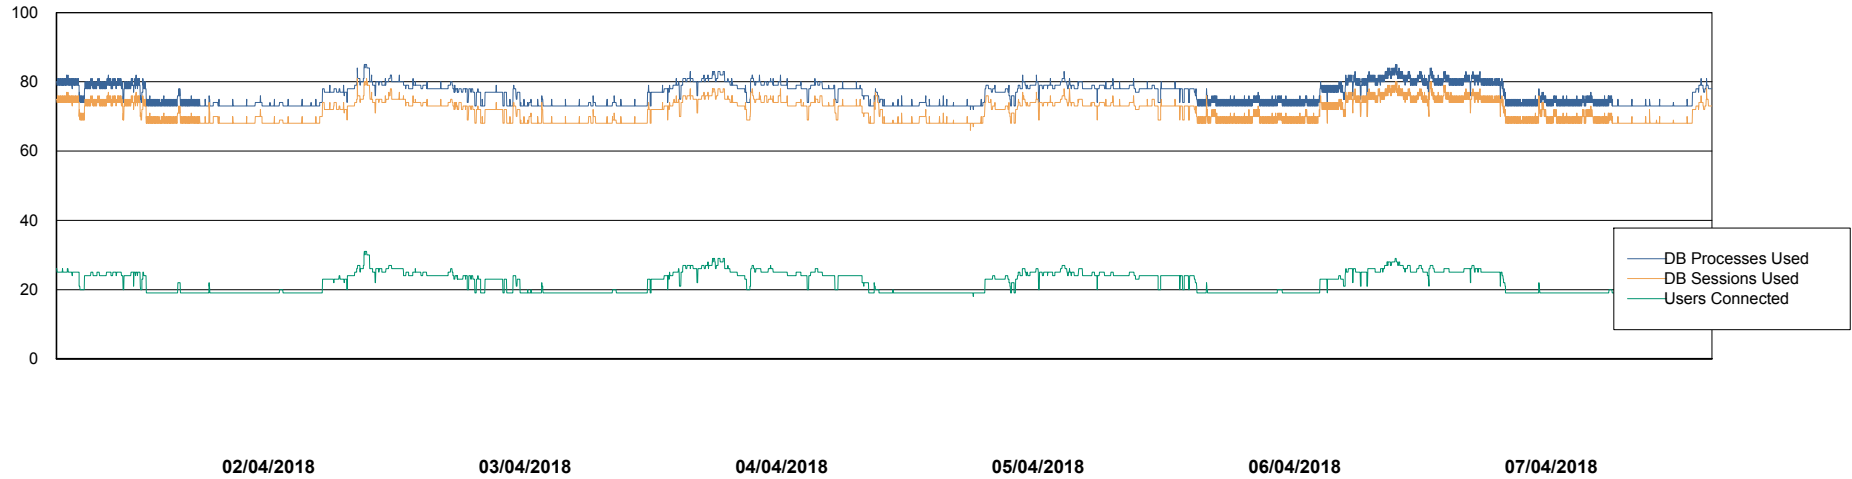

Weekly SLA Customer Report

Customer WBL_Production
Database ID 40

Harddisk Usage WBL_PRD_ORACLE1

	Free disk space on c: (%)	Total disk space on c: (Gb)	Free disk space on d: (%)	Total disk space on d: (Gb)	Free disk space on e: (%)	Total disk space on e: (Gb)	Free disk space on f: (%)	Total disk space on f: (Gb)
07/04/2018	73	120	79	200	93	200	92	100
06/04/2018	73	120	79	200	93	200	92	100
05/04/2018	72	120	79	200	93	200	92	100
04/04/2018	72	120	79	200	93	200	93	100
03/04/2018	72	120	79	200	93	200	93	100
02/04/2018	72	120	79	200	93	200	94	100
01/04/2018	72	120	79	200	93	200	94	100

Harddisk Usage WBL_PRD_ORACLE2

	Free disk space on c: (%)	Total disk space on c: (Gb)	Free disk space on d: (%)	Total disk space on d: (Gb)	Free disk space on e: (%)	Total disk space on e: (Gb)	Free disk space on f: (%)	Total disk space on f: (Gb)
07/04/2018	73	120	90	200	89	200	95	200
06/04/2018	73	120	90	200	89	200	96	200
05/04/2018	73	120	90	200	89	200	96	200
04/04/2018	73	120	90	200	89	200	96	200
03/04/2018	73	120	90	200	89	200	96	200
02/04/2018	73	120	90	200	89	200	96	200
01/04/2018	73	120	90	200	89	200	96	200

Weekly SLA Customer Report

Customer WBL_Production
Database ID 40

Database Performance WBLDB_Production

Weekly SLA Customer Report

Customer WBL_Production
Database ID 40

Database Performance WBLDB_Standby

Weekly SLA Customer Report