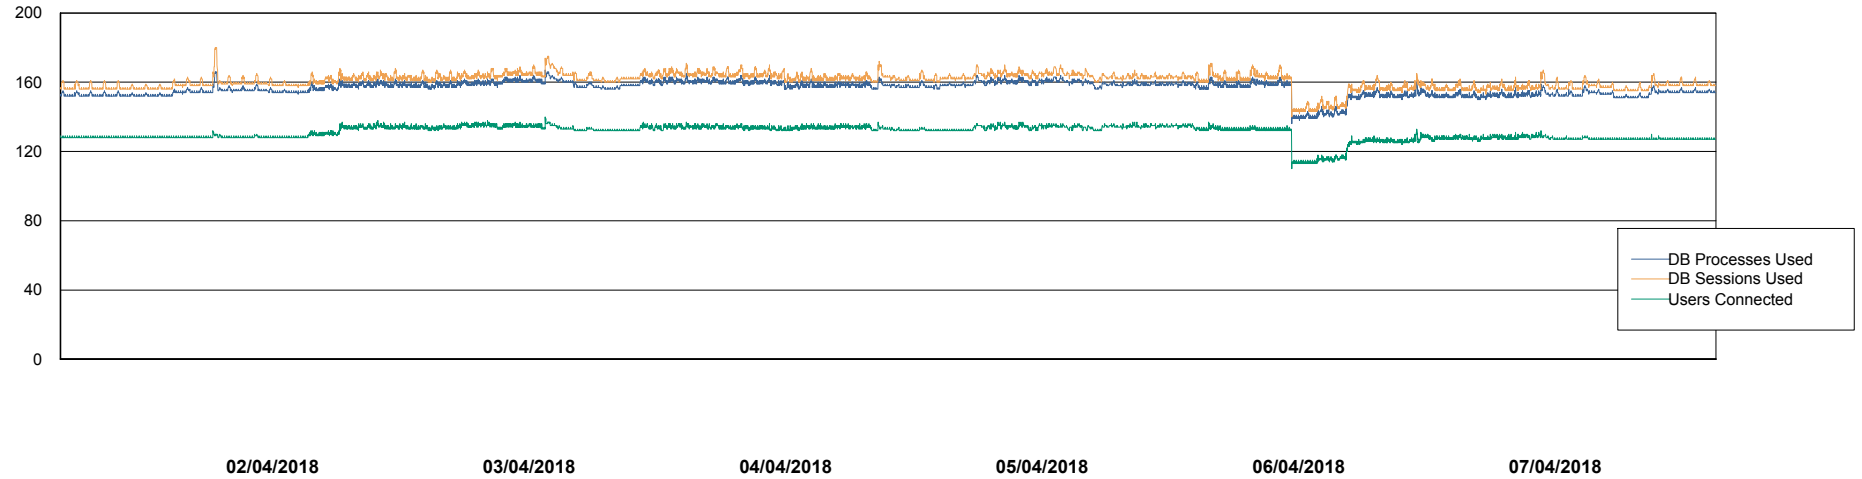

Weekly SLA Customer Report

Customer VOS_Production
Database ID 68

Database Performance VOSBIDB_Production

Weekly SLA Customer Report

Customer VOS_Production
Database ID 68

Database Performance VOSDB_Production