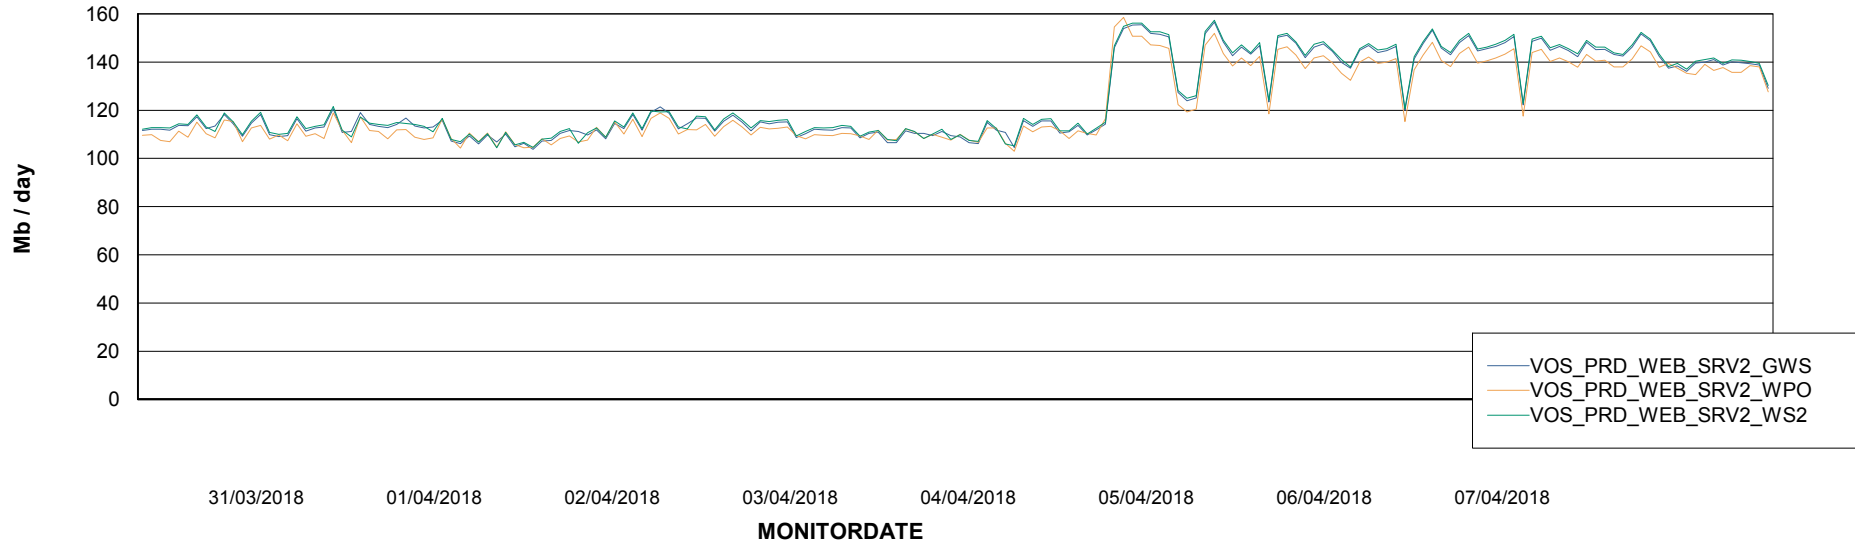

ABSSolute Application ReportServer Services

Avg memory used per ReportServer Service

Weekly SLA Customer Report

Customer VOS_Production
Database ID 68

ABSolute Web Component Services

Avg memory used per ABS Web component