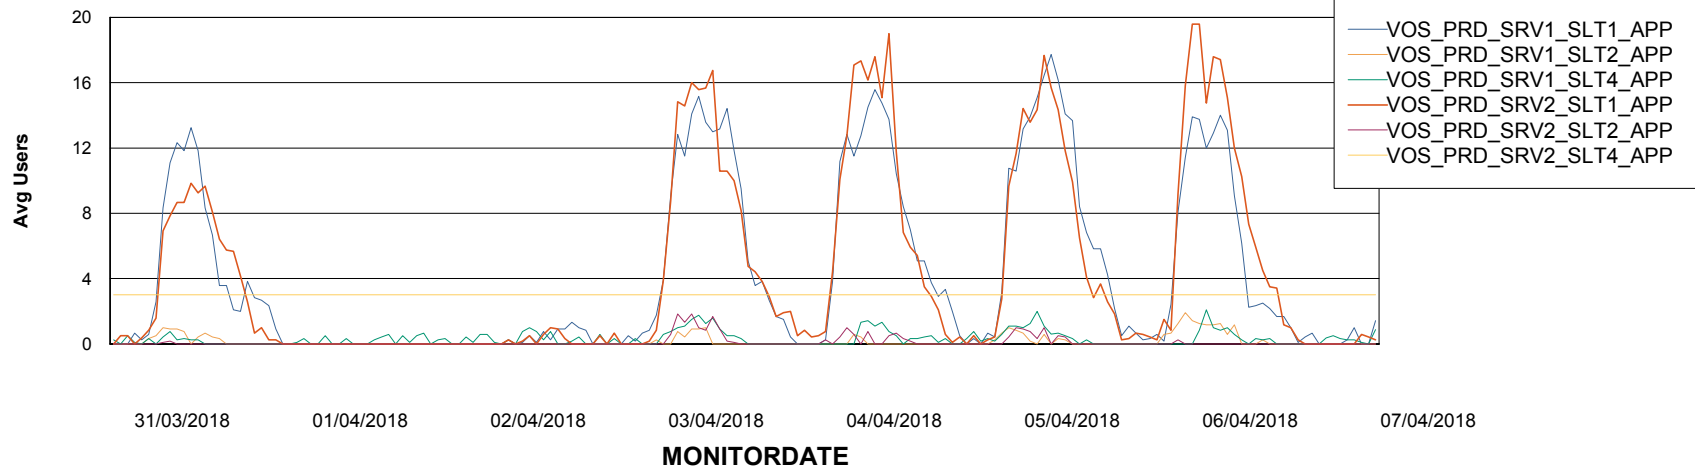

Weekly SLA Customer Report

Customer VOS_Production
Database ID 68

ABSSolute Application Server Services

Avg memory used per ABS Server Service

Avg users per day per ABS server

Weekly SLA Customer Report

Customer VOS_Production
Database ID 68