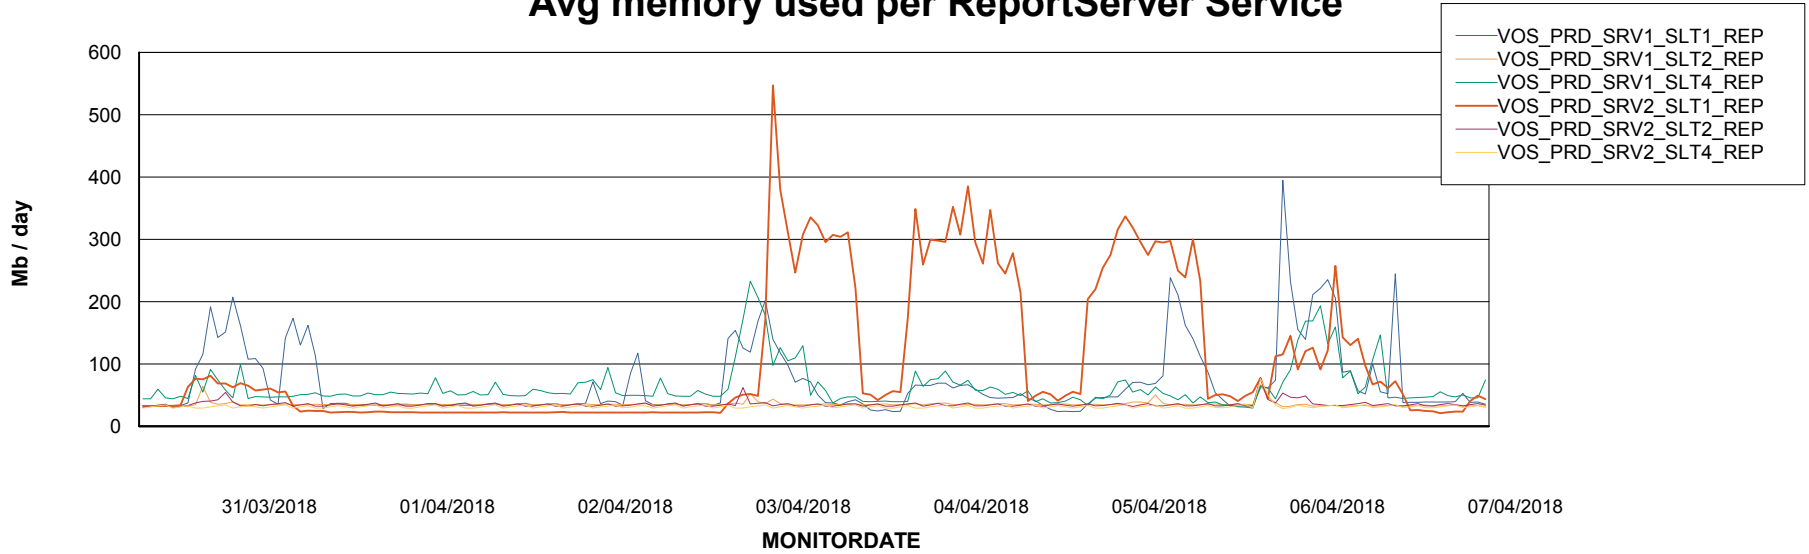

ABSSolute Application ReportServer Services

Avg memory used per ReportServer Service