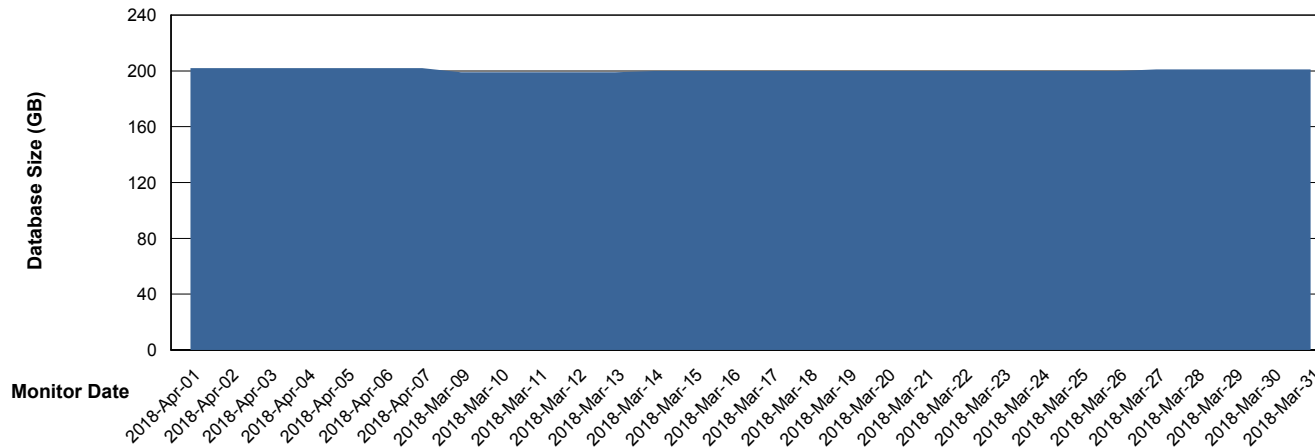

Weekly SLA Customer Report

Customer VOS_Production
Database ID 68

DATABASE SIZE VOSBIDB_Production

Database growth over last month

DATABASE SIZE VOSDB_Production

Database growth over last month

Weekly SLA Customer Report