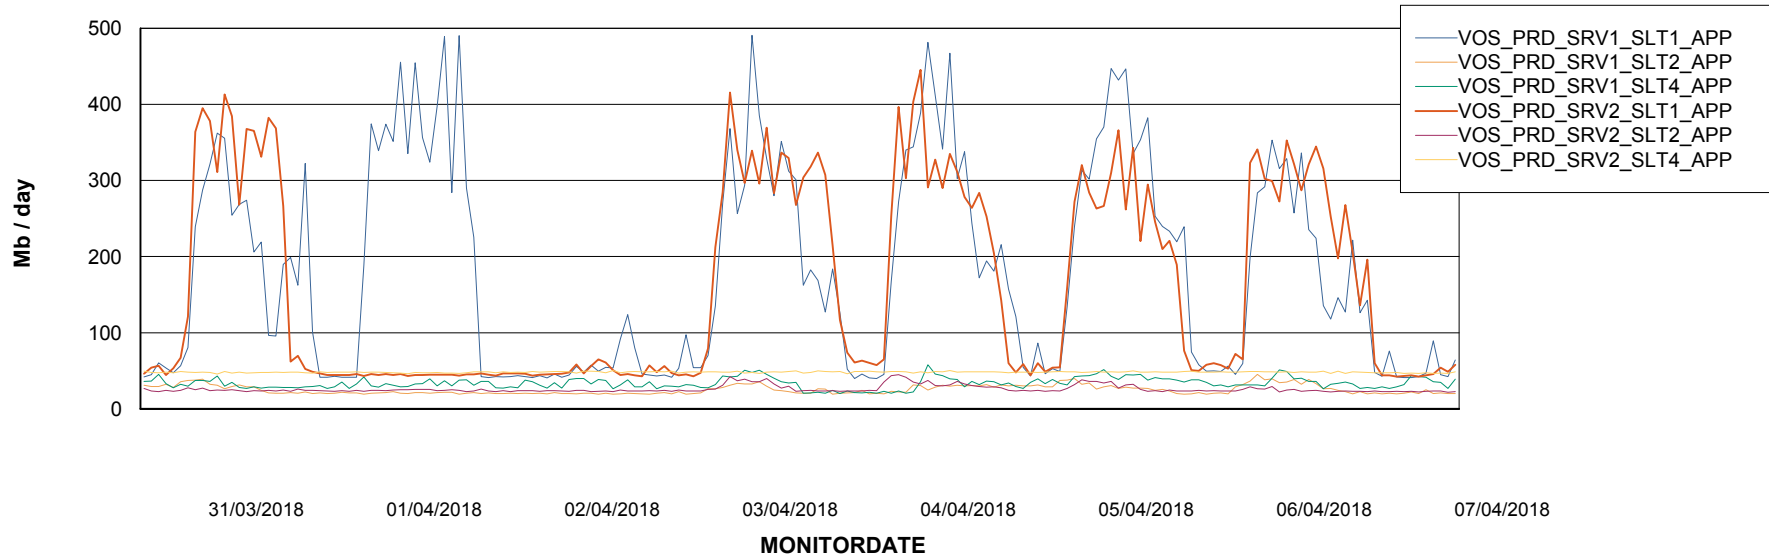

ABSSolute Application Server Services

Avg memory used per ABS Server Service