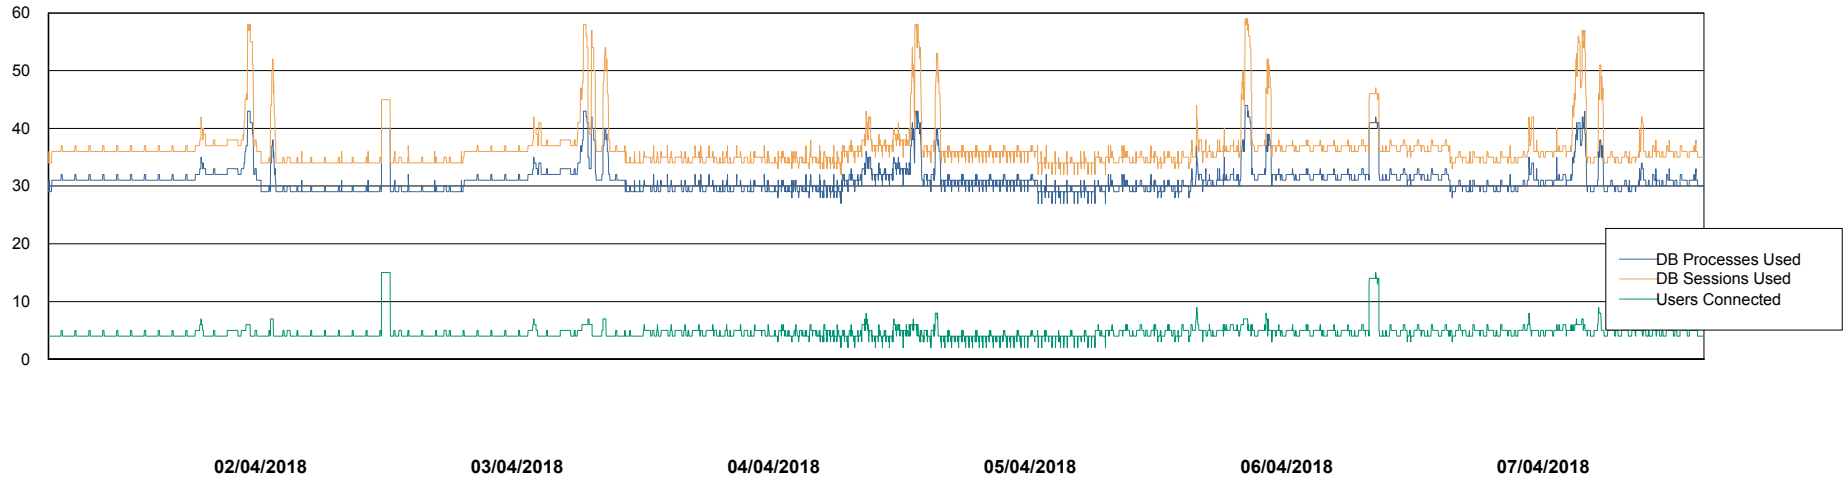

Database Performance VOSBIDB_Production