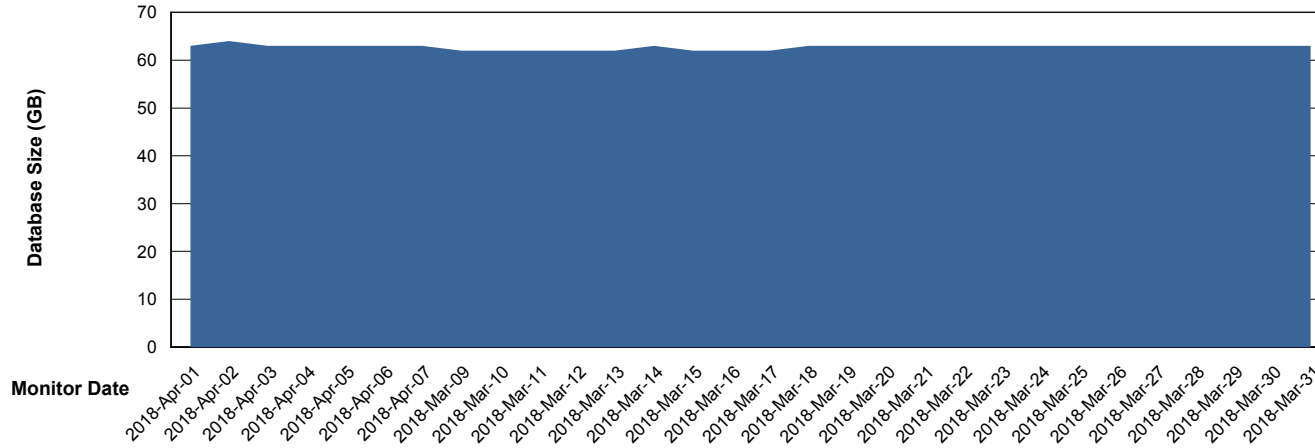

Weekly SLA Customer Report

Customer VOS_Production
Database ID 68

Database Performance VOSBIDB_Production

Weekly SLA Customer Report

Customer VOS_Production
Database ID 68

Database Performance VOSDB_Production

Weekly SLA Customer Report

Customer VOS_Production
Database ID 68

DATABASE SIZE VOSBIDB_Production

Database growth over last month

DATABASE SIZE VOSDB_Production

Database growth over last month

Weekly SLA Customer Report