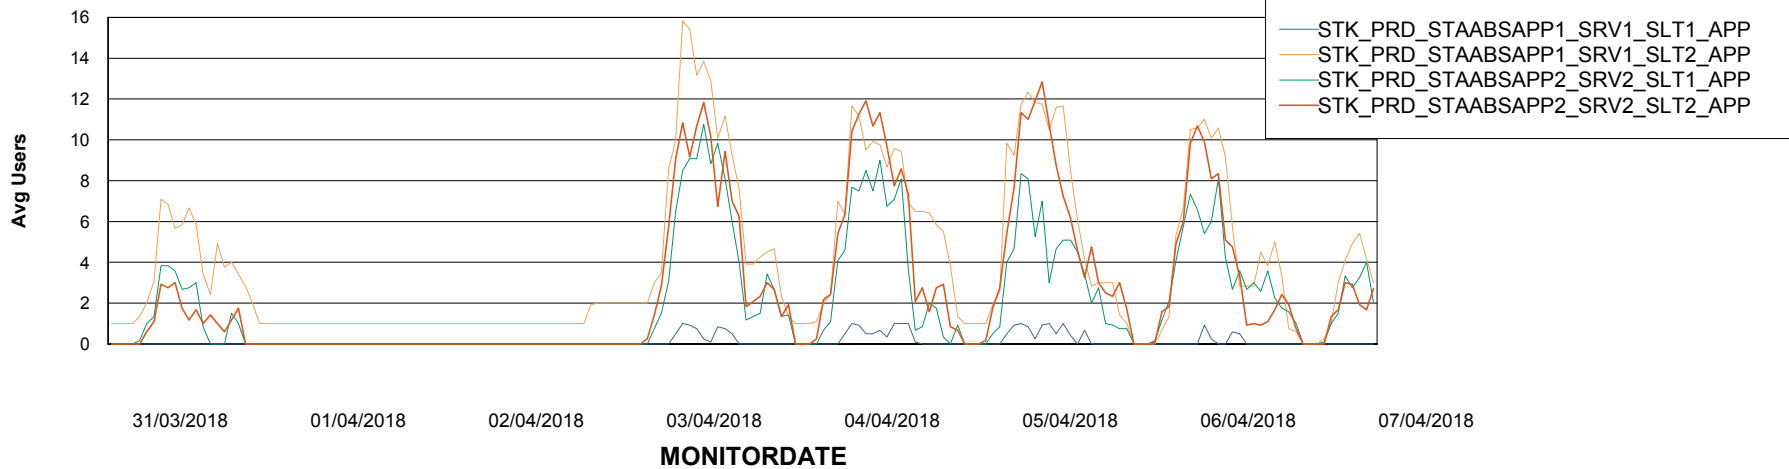

Weekly SLA Customer Report

Customer STK_Production
Database ID 82

ABSolute Application Server Services

Avg memory used per ABS Server Service

Avg users per day per ABS server

Weekly SLA Customer Report

Customer STK_Production
Database ID 82