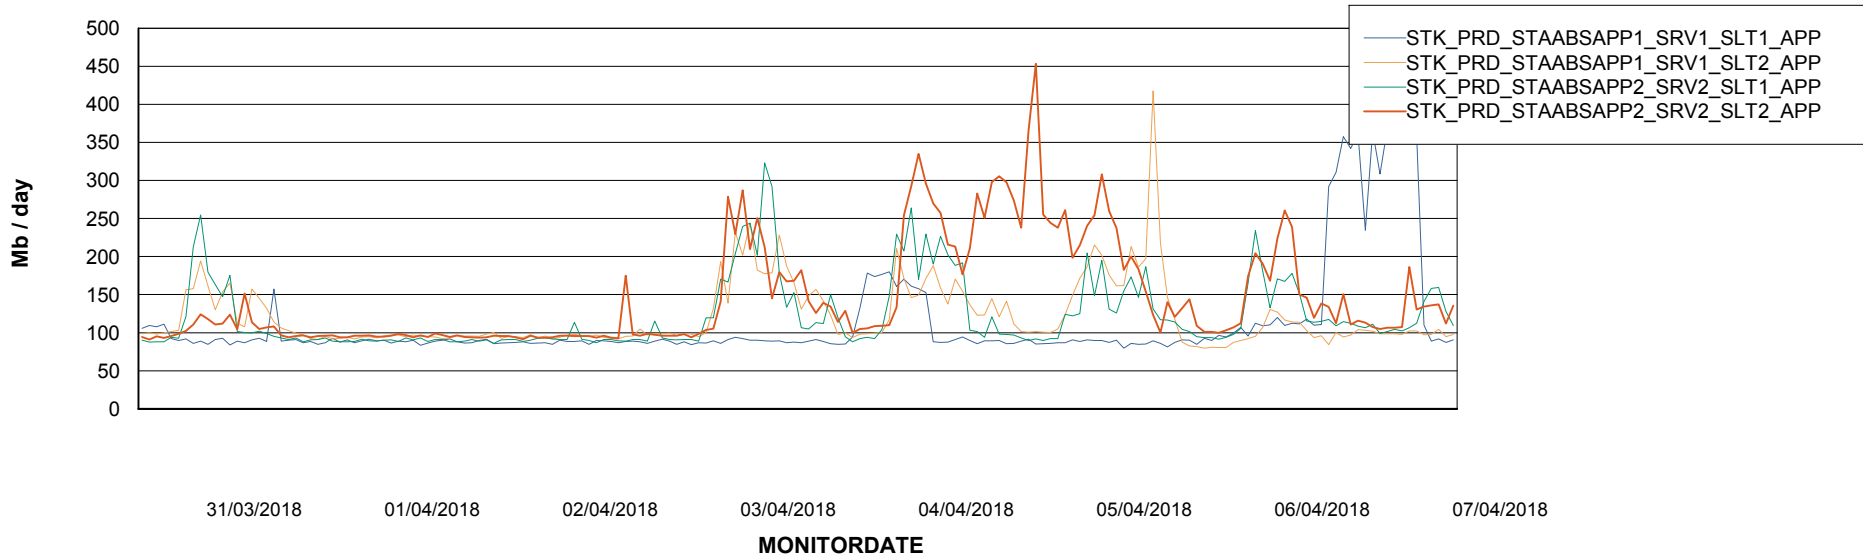

ABSolute Application Server Services

Avg memory used per ABS Server Service