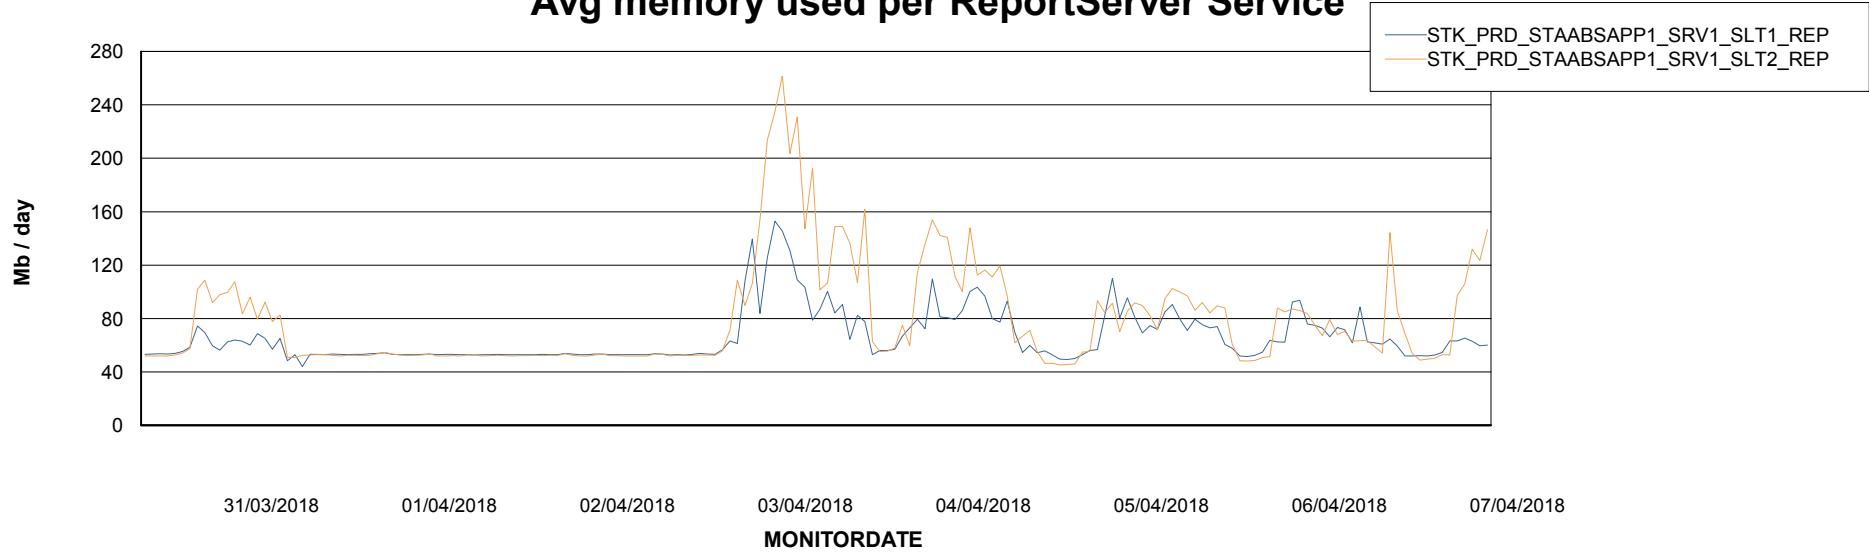

ABSSolute Application ReportServer Services

Avg memory used per ReportServer Service