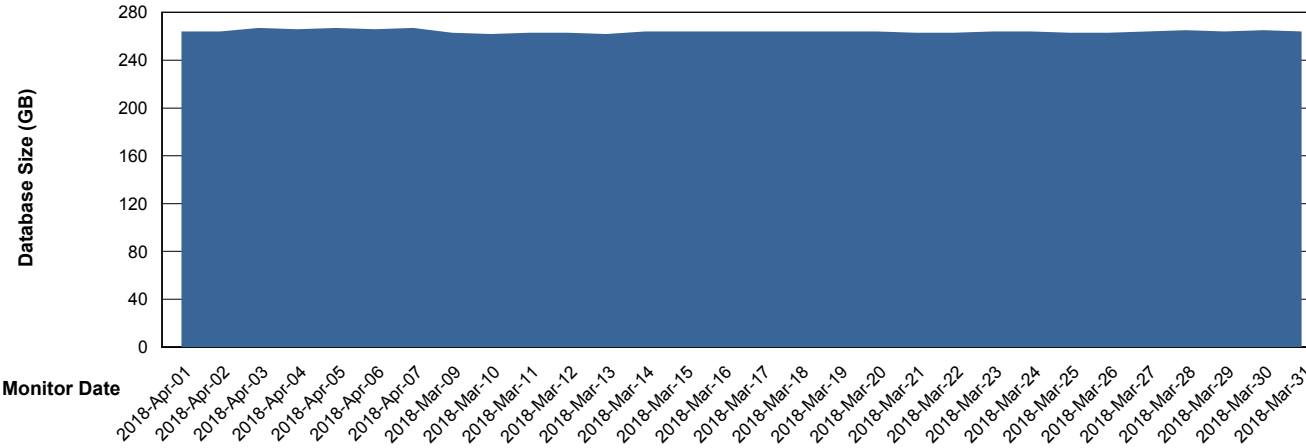

DATABASE SIZE STKDB_ABS1 Production Database

Database growth over last month

Database Tablespace STKDB_ABS1 Production Database

Date	Tablespace Name	Filesize (Gb)	Usedsize (Gb)	Percentage free
07/04/2018	ABSDATA	179	147	18
	INDX	132	112	15
06/04/2018	ABSDATA	179	147	18
	INDX	132	112	15
05/04/2018	ABSDATA	179	147	18
	INDX	132	112	15
04/04/2018	ABSDATA	179	147	18
	INDX	132	112	15
03/04/2018	ABSDATA	179	147	18
	INDX	132	112	15
02/04/2018	ABSDATA	179	147	18
	INDX	132	112	15
01/04/2018	ABSDATA	179	147	18
	INDX	132	112	15