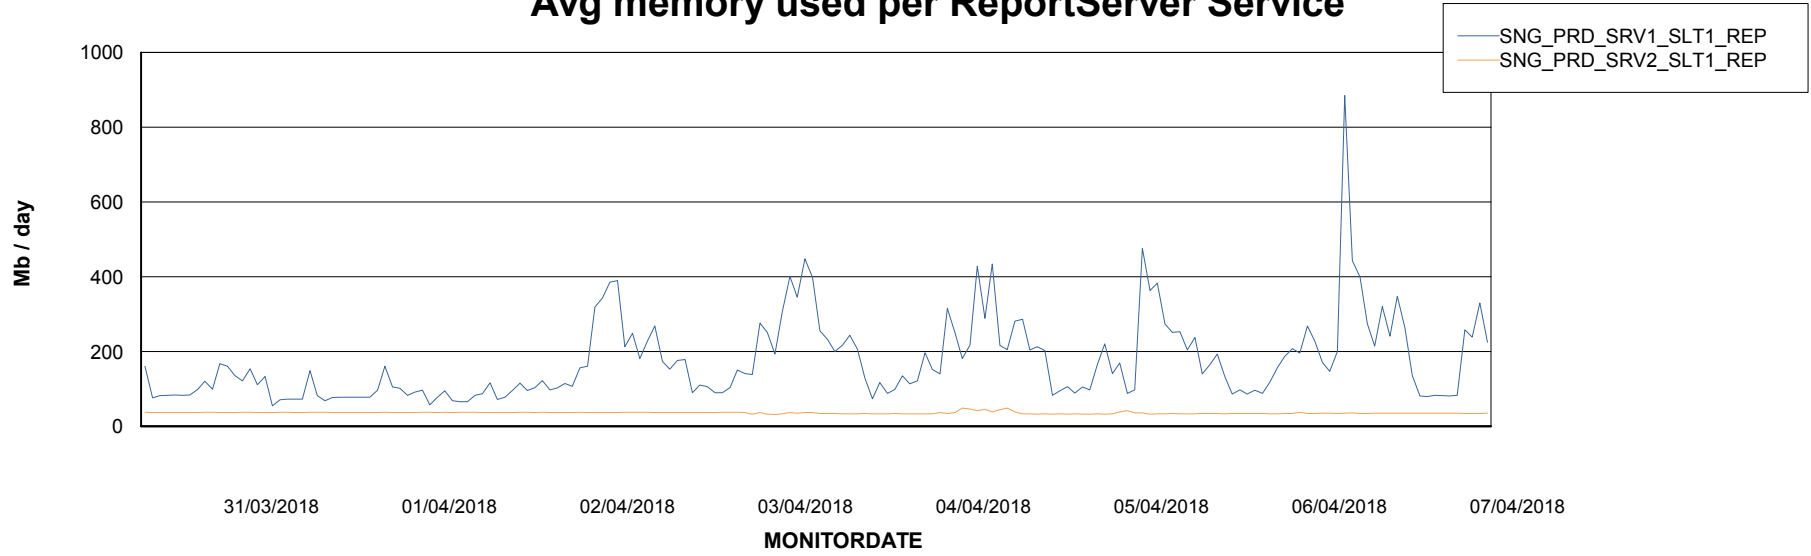

ABSSolute Application ReportServer Services

Avg memory used per ReportServer Service