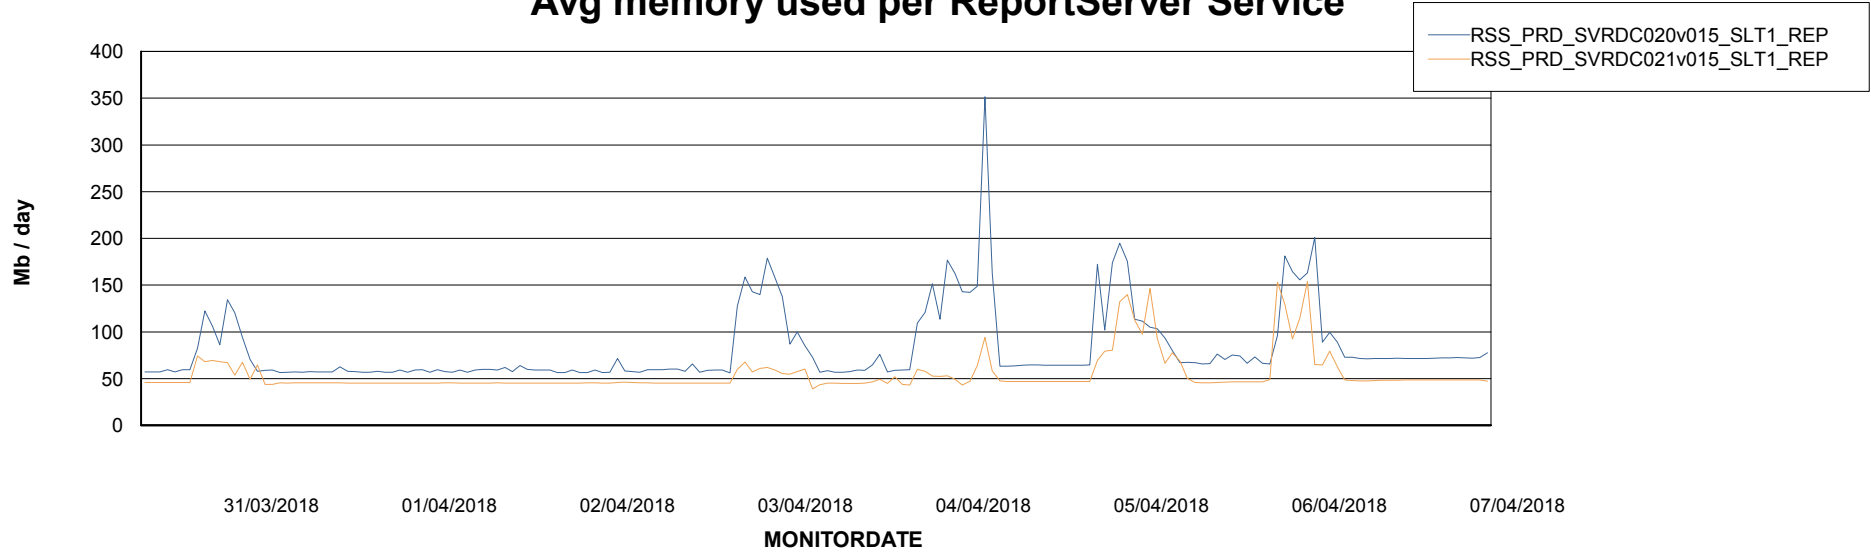

Avg memory used per ABS Server Service

Avg users per day per ABS server

Weekly SLA Customer Report

Customer RSS Production
Database ID 52

ABSSolute Application ReportServer Services

Avg memory used per ReportServer Service