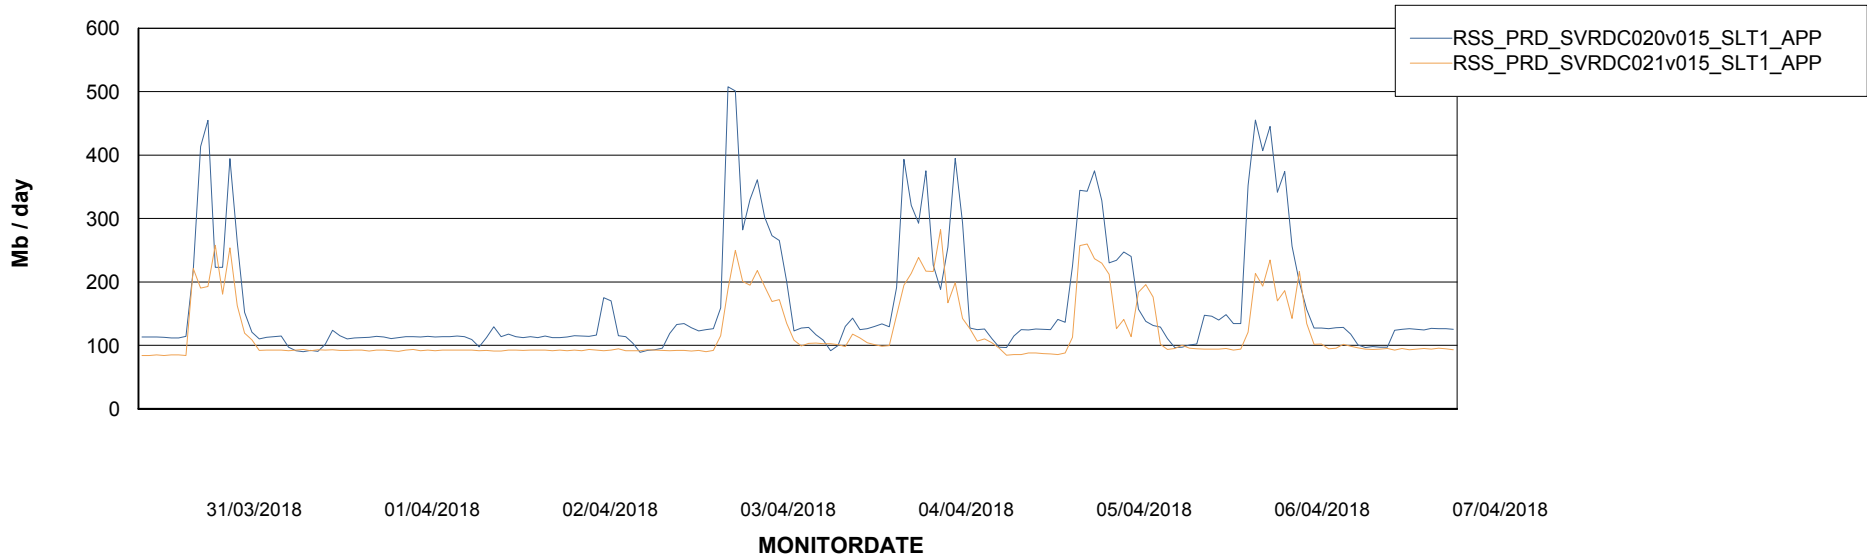

ABSSolute Application Server Services

Avg memory used per ABS Server Service