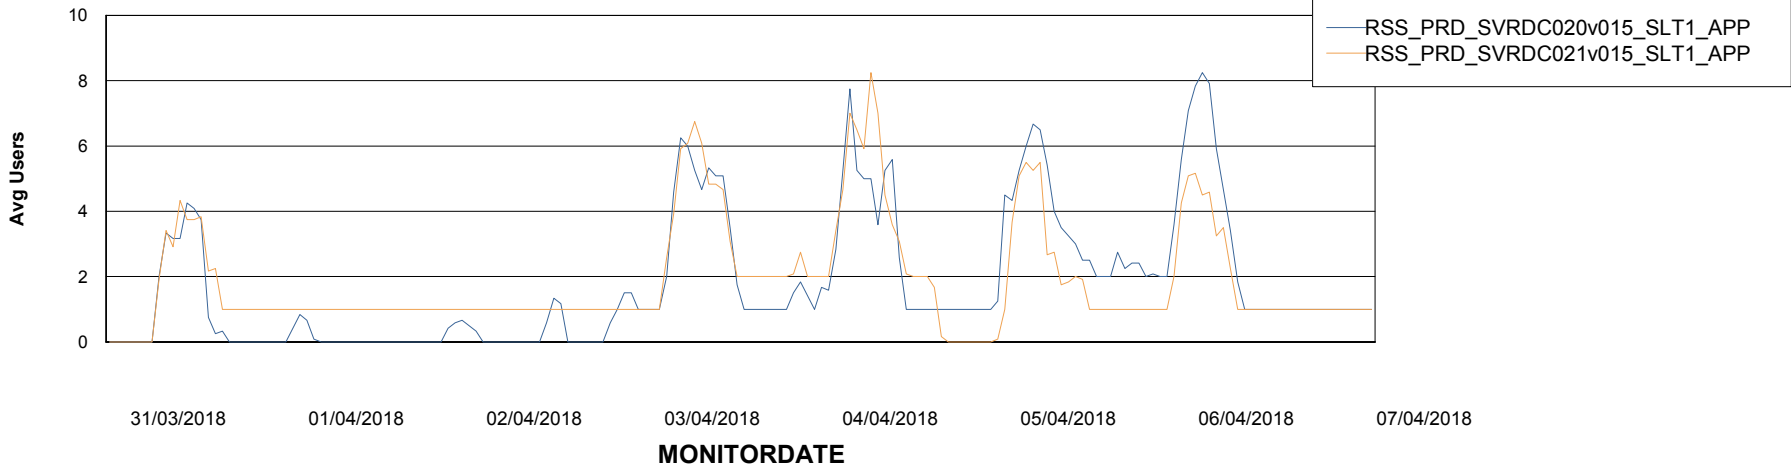

Avg users per day per ABS server