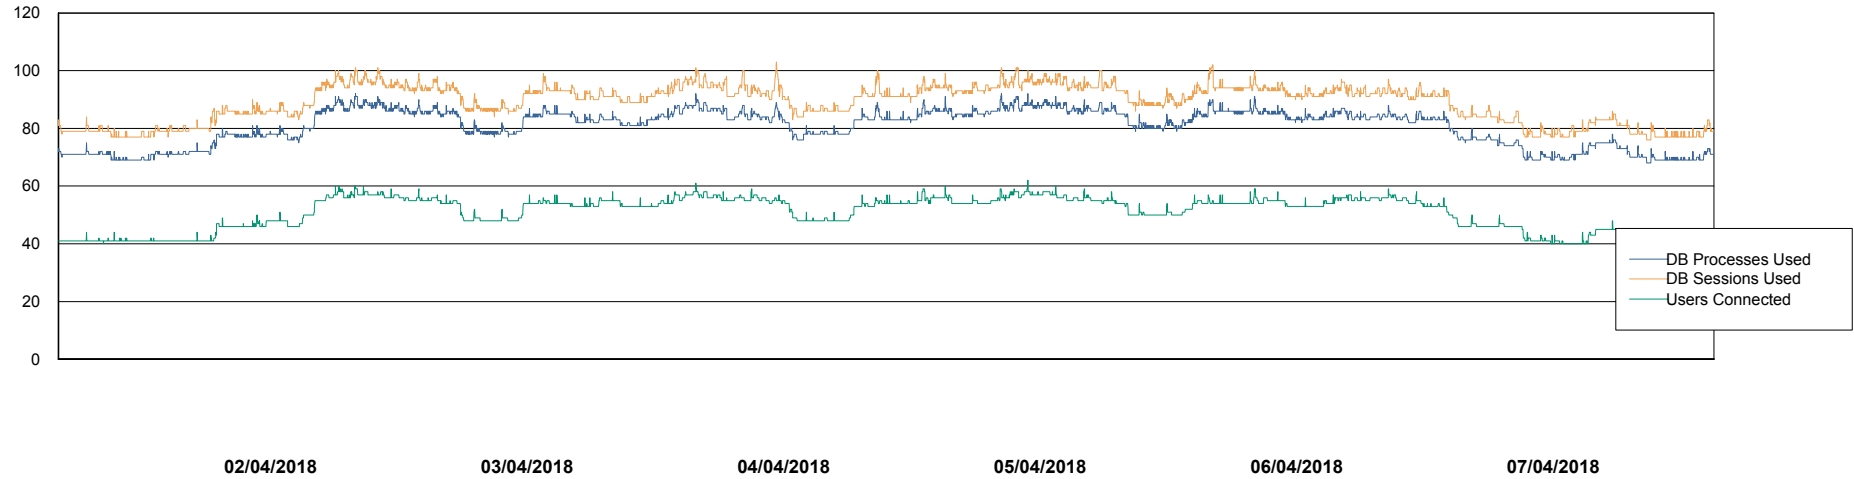

Weekly SLA Customer Report

Customer RSS Production
Database ID 52

Harddisk Usage RSS_PRD_SVRDC191v016

	Free disk space on c: (%)	Total disk space on c: (Gb)	Free disk space on d: (%)	Total disk space on d: (Gb)
07/04/2018	19	60	58	200
06/04/2018	19	60	58	200
05/04/2018	19	60	58	200
04/04/2018	19	60	58	200
03/04/2018	19	60	58	200
02/04/2018	19	60	58	200
01/04/2018	19	60	58	200

Weekly SLA Customer Report

Customer RSS Production
Database ID 52

Database Performance RSSDB_Production

Weekly SLA Customer Report

Customer RSS Production
Database ID 52

Database Performance RSSDB_Standby

Weekly SLA Customer Report