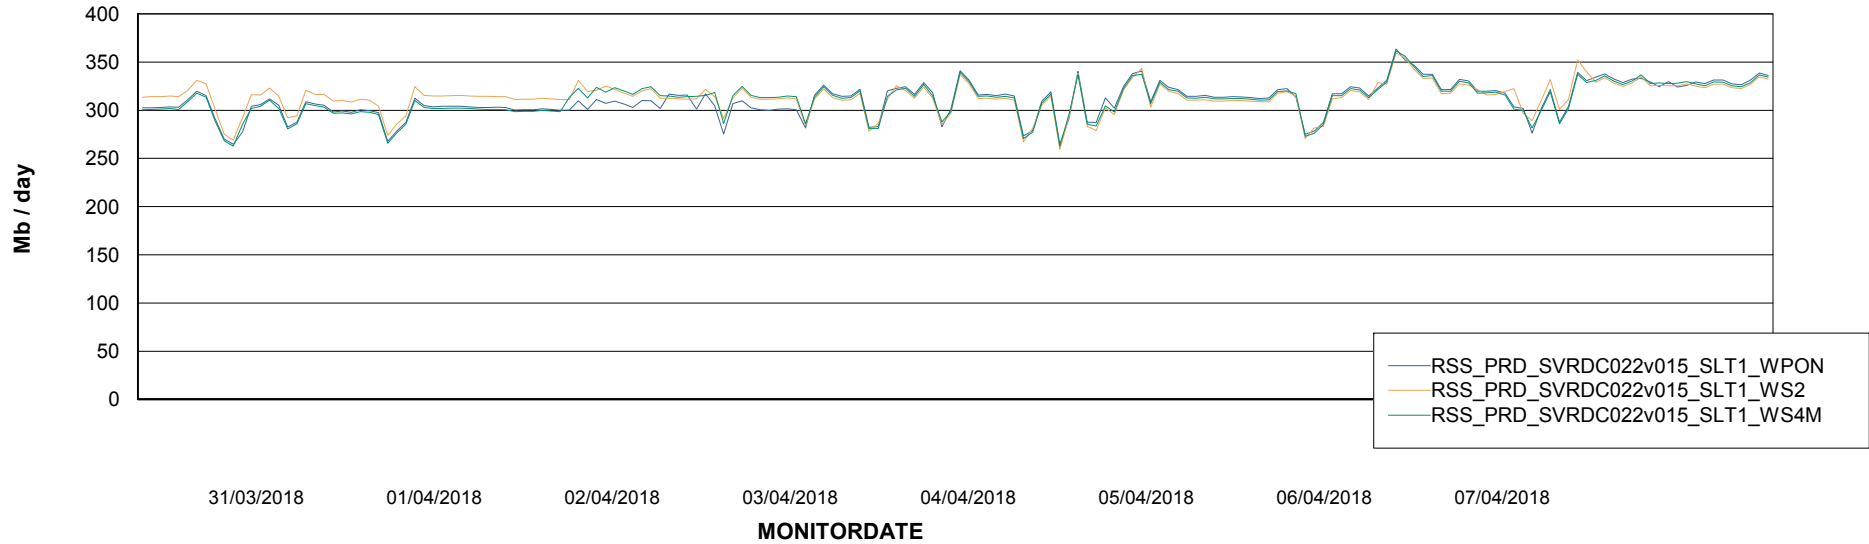

ABSolute Web Component Services

Avg memory used per ABS Web component