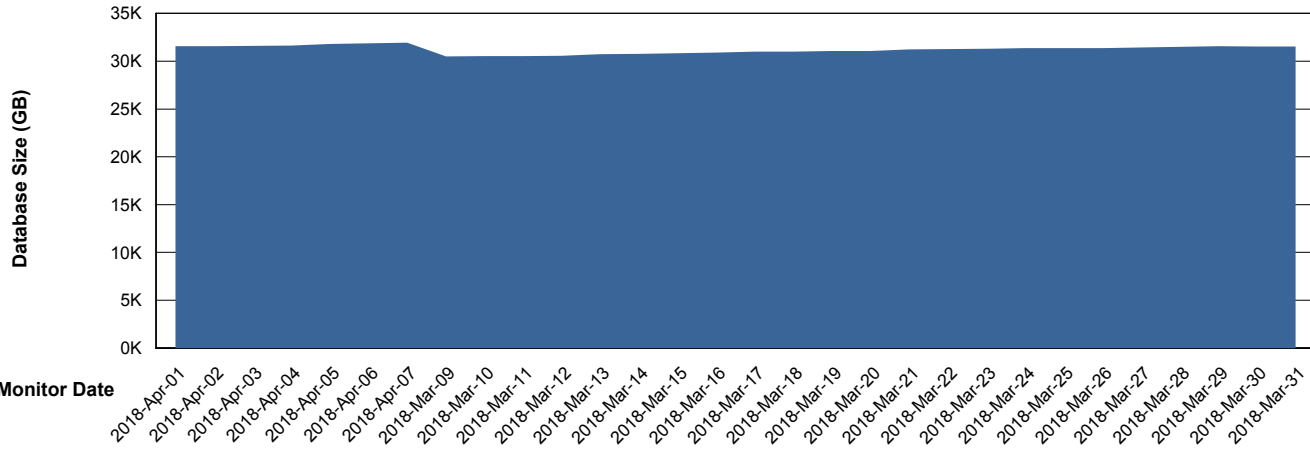

DATABASE SIZE RSSDB_Production

Database growth over last month

Database Tablespace RSSDB_Production

Date	Tablespace Name	Filesize (Gb)	Usedsize (Gb)	Percentage free
07/04/2018	ABSDATA	17,500	13,829	21
	INDX	21,500	16,794	22
06/04/2018	ABSDATA	17,500	13,829	21
	INDX	21,500	16,794	22
05/04/2018	ABSDATA	17,500	13,762	21
	INDX	21,500	16,768	22
04/04/2018	ABSDATA	17,500	13,745	21
	INDX	21,500	16,737	22
03/04/2018	ABSDATA	17,500	13,660	22
	INDX	21,500	16,657	23
02/04/2018	ABSDATA	17,500	13,658	22
	INDX	21,500	16,619	23
01/04/2018	ABSDATA	17,500	13,658	22
	INDX	21,500	16,611	23