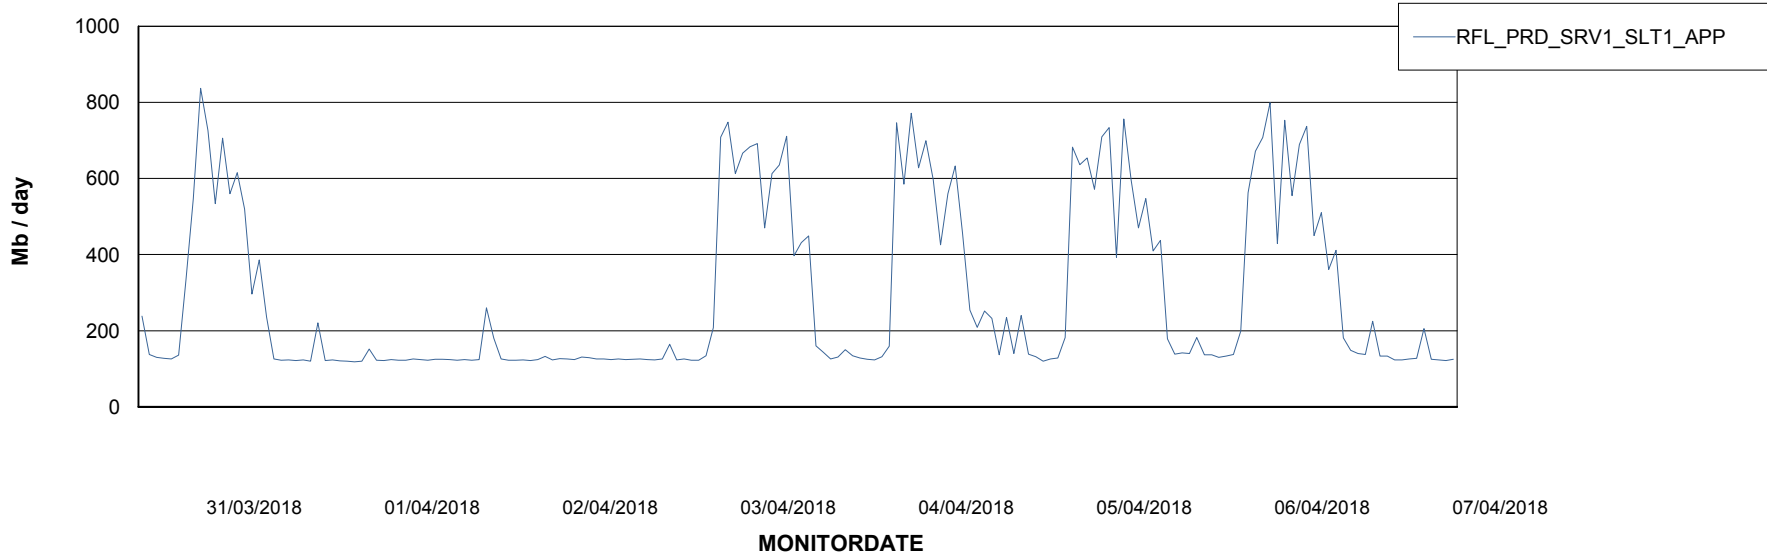

Customer RFL_Production
 Database ID 36

DATABASE SIZE RFLDB_Production

Database growth over last month

Database Tablespace RFLDB_Production

Date	Tablespace Name	Filesize (Gb)	Usedsize (Gb)	Percentage free
07/04/2018	ABSDATA	52	40	23
	INDX	113	94	17
06/04/2018	ABSDATA	52	40	23
	INDX	113	94	17
05/04/2018	ABSDATA	52	40	23
	INDX	113	94	17
04/04/2018	ABSDATA	52	40	23
	INDX	108	94	13
03/04/2018	ABSDATA	52	40	23
	INDX	108	94	13
02/04/2018	ABSDATA	52	40	23
	INDX	108	94	13
01/04/2018	ABSDATA	52	40	23
	INDX	108	94	13

Weekly SLA Customer Report

Customer RFL_Production
Database ID 36

ABSSolute Application Server Services

Avg memory used per ABS Server Service

Avg users per day per ABS server

Weekly SLA Customer Report

Customer RFL_Production
Database ID 36