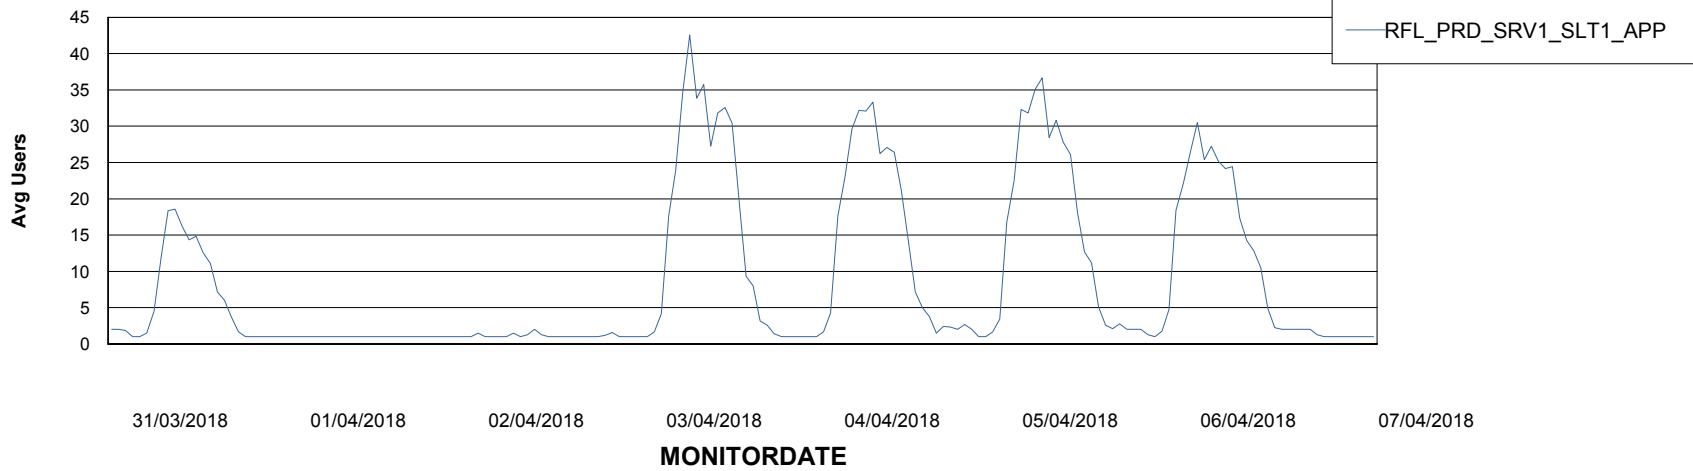

Weekly SLA Customer Report

Customer RFL_Production
Database ID 36

ABSSolute Application Server Services

Avg memory used per ABS Server Service

Avg users per day per ABS server

Weekly SLA Customer Report

Customer RFL_Production
Database ID 36