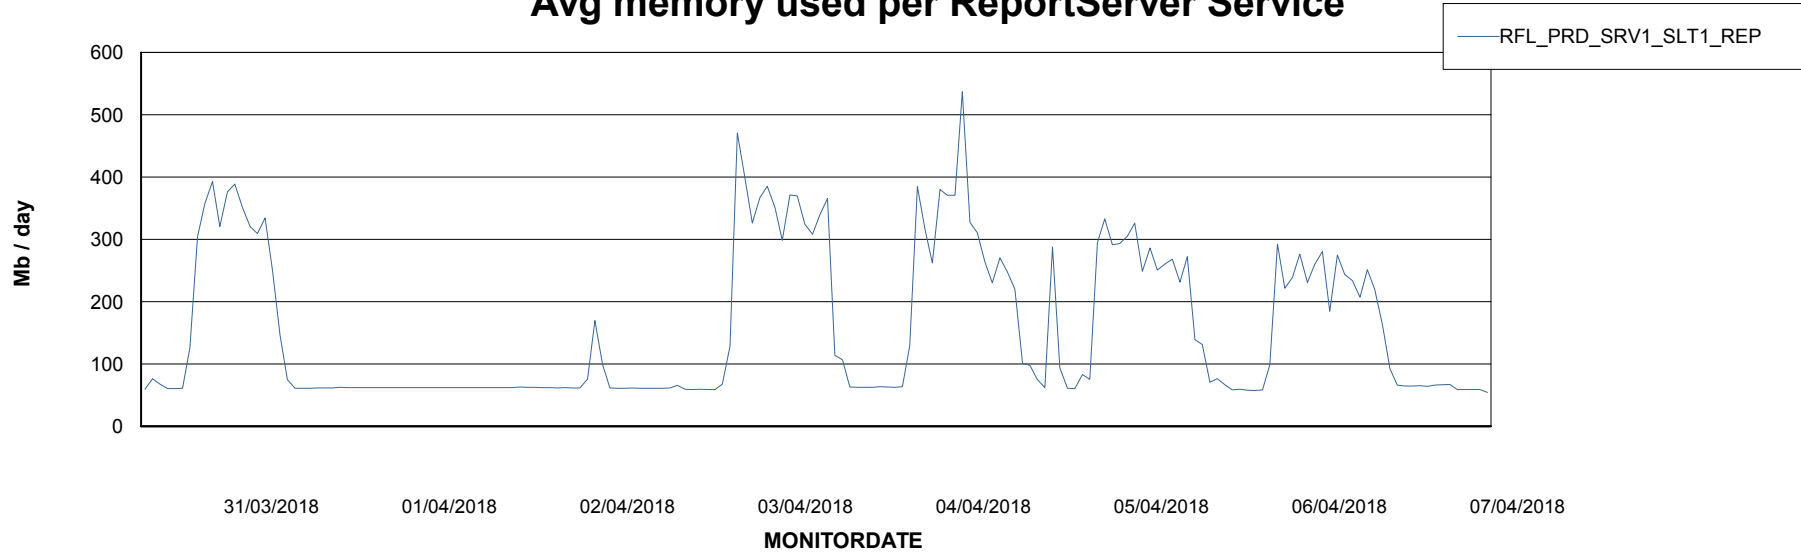

ABSSolute Application ReportServer Services

Avg memory used per ReportServer Service