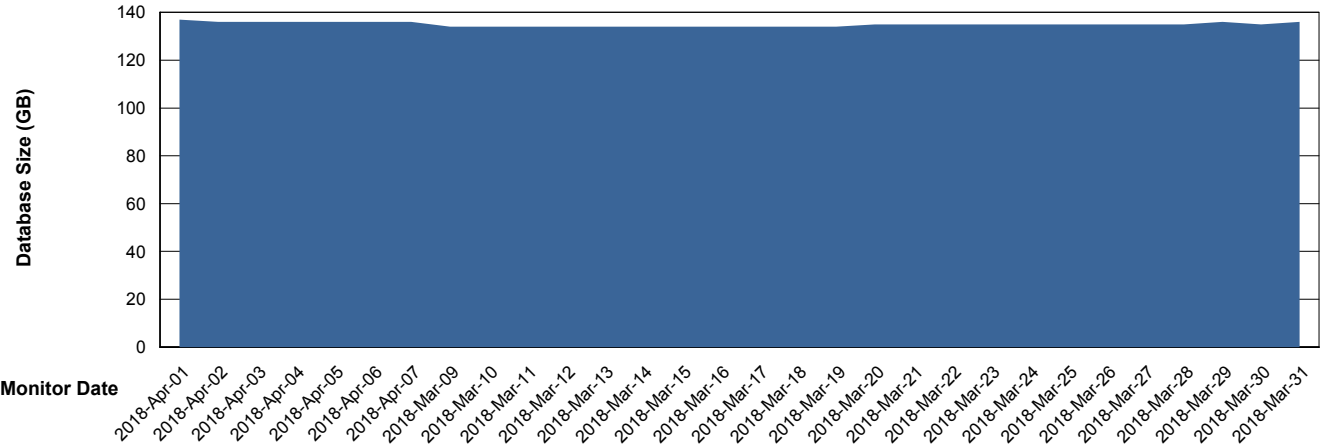

DATABASE SIZE RFLDB_Production

Database growth over last month