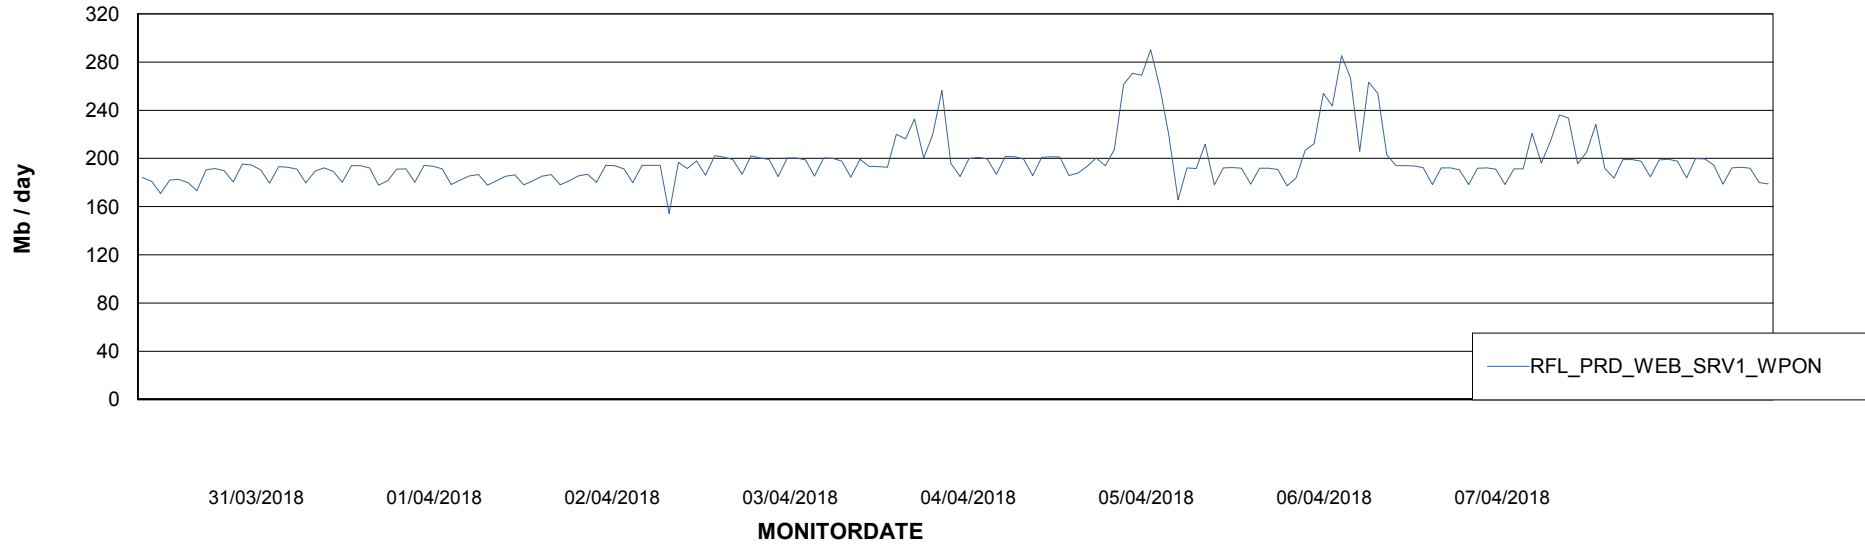

ABSSolute Application ReportServer Services

Avg memory used per ReportServer Service

Weekly SLA Customer Report

Customer RFL_Production
Database ID 36

ABSolute Web Component Services

Avg memory used per ABS Web component