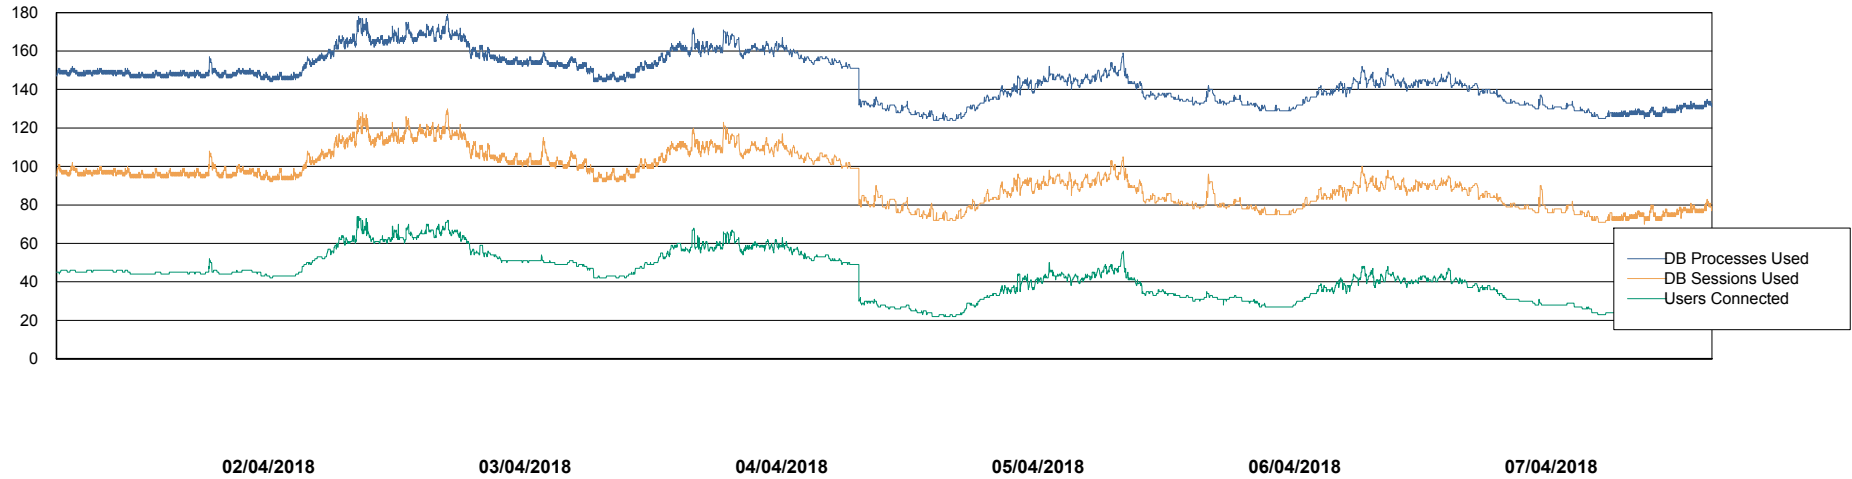

Weekly SLA Customer Report

Customer RFL_Production
Database ID 36

Harddisk Usage RFL_PRD

	Free disk space on c: (%)	Total disk space on c: (Gb)	Free disk space on d: (%)	Total disk space on d: (Gb)	Free disk space on e: (%)	Total disk space on e: (Gb)	Free disk space on f: (%)	Total disk space on f: (Gb)
07/04/2018	30	195	86	373	70	373	72	223
06/04/2018	30	195	86	373	70	373	73	223
05/04/2018	30	195	86	373	70	373	74	223
04/04/2018	30	195	86	373	71	373	74	223
03/04/2018	30	195	86	373	71	373	75	223
02/04/2018	30	195	86	373	71	373	75	223
01/04/2018	30	195	86	373	71	373	75	223

Harddisk Usage RFL_STB

	Free disk space on c: (%)	Total disk space on c: (Gb)	Free disk space on d: (%)	Total disk space on d: (Gb)	Free disk space on e: (%)	Total disk space on e: (Gb)	Free disk space on f: (%)	Total disk space on f: (Gb)
07/04/2018	58	195	83	559	68	559	90	363
06/04/2018	58	195	83	559	68	559	89	363
05/04/2018	58	195	83	559	69	559	88	363
04/04/2018	58	195	83	559	69	559	89	363
03/04/2018	58	195	83	559	69	559	89	363
02/04/2018	58	195	83	559	69	559	89	363
01/04/2018	58	195	83	559	69	559	89	363

Weekly SLA Customer Report

Customer RFL_Production
Database ID 36

Database Performance RFLDB_Production

Weekly SLA Customer Report

Customer RFL_Production
Database ID 36

Database Performance RFLDB_Standby

Weekly SLA Customer Report