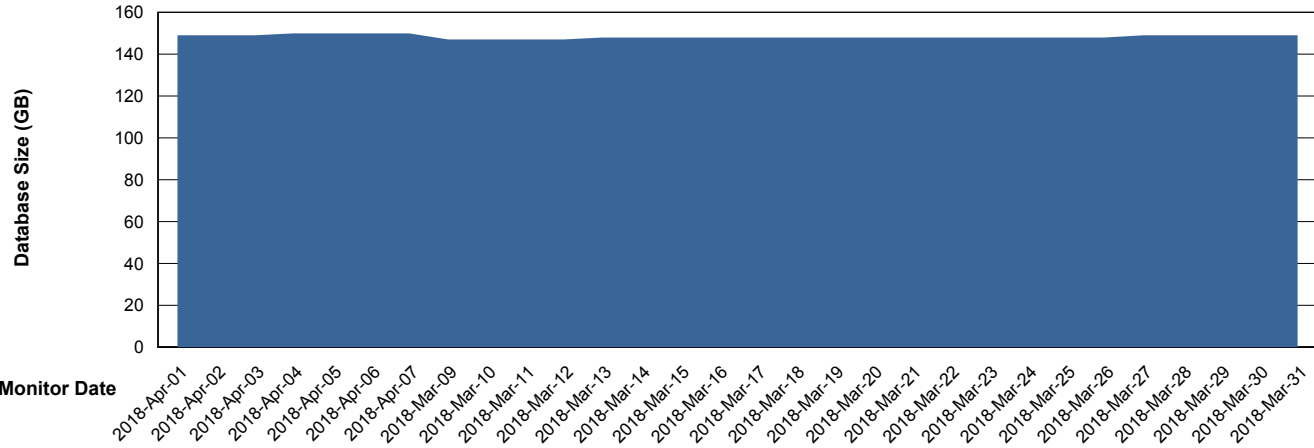

DATABASE SIZE PHSDB_Production

Database growth over last month