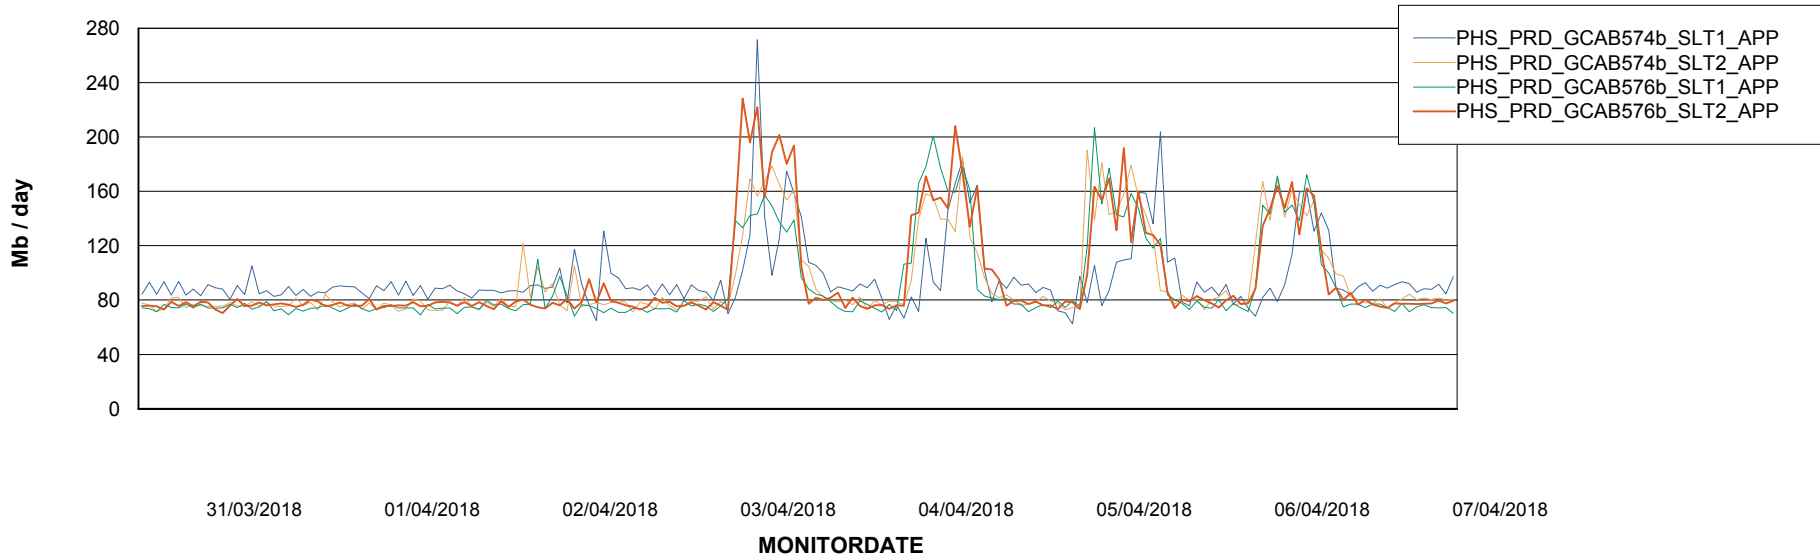

ABSSolute Application Server Services

Avg memory used per ABS Server Service