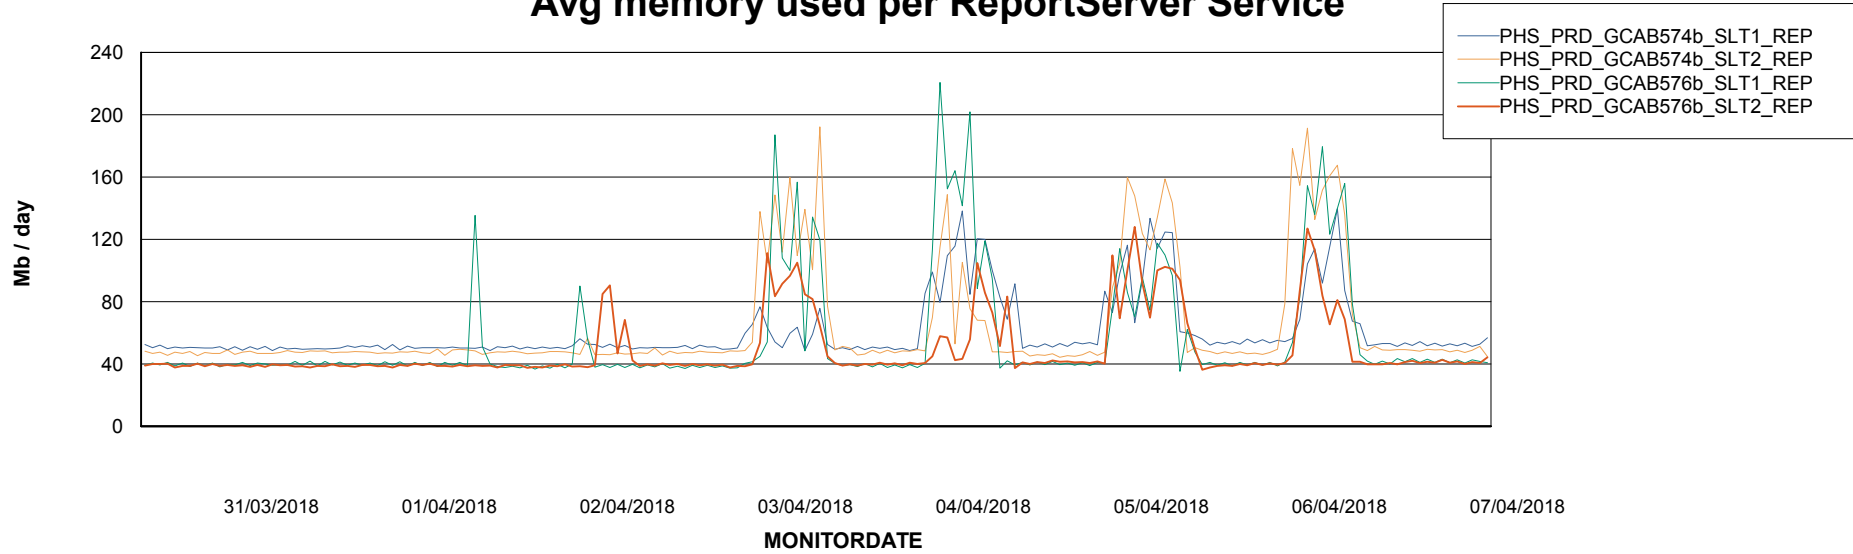

Avg memory used per ABS Server Service

Avg users per day per ABS server

Weekly SLA Customer Report

Customer PHS_Production
Database ID 47

ABSSolute Application ReportServer Services

Avg memory used per ReportServer Service