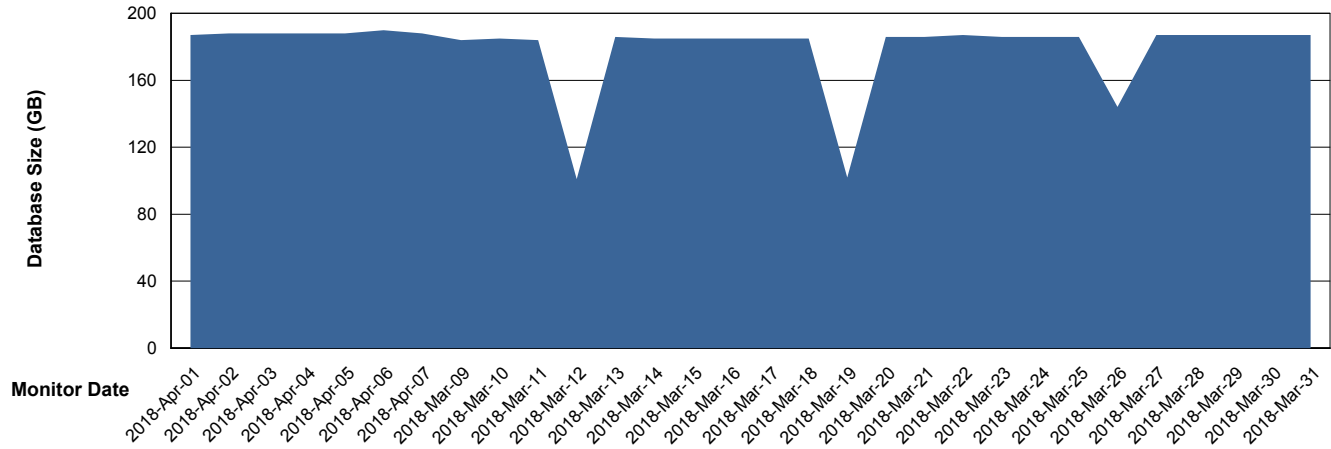

Customer LLG_Production
Database ID 53

Database Performance LLGDBBI_Production

Weekly SLA Customer Report

Customer LLG_Production
 Database ID 53

DATABASE SIZE LLGDB_Production

Database growth over last month