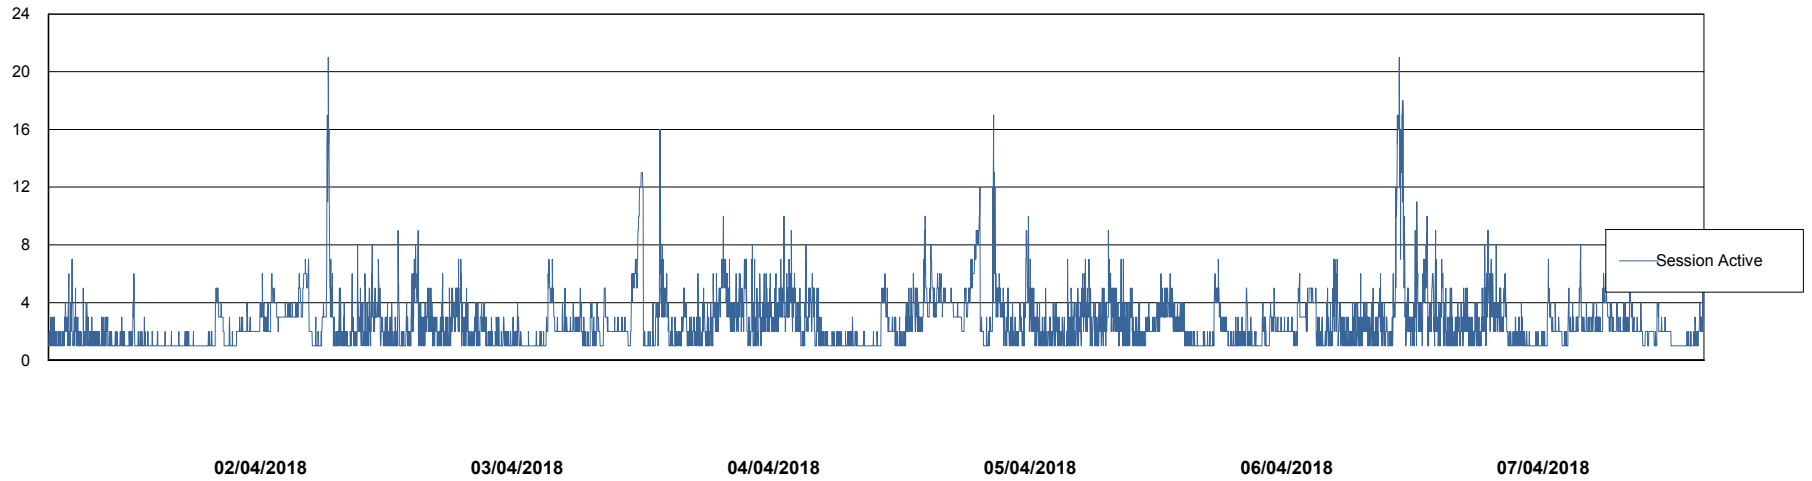

Database Performance LLGDB_Production