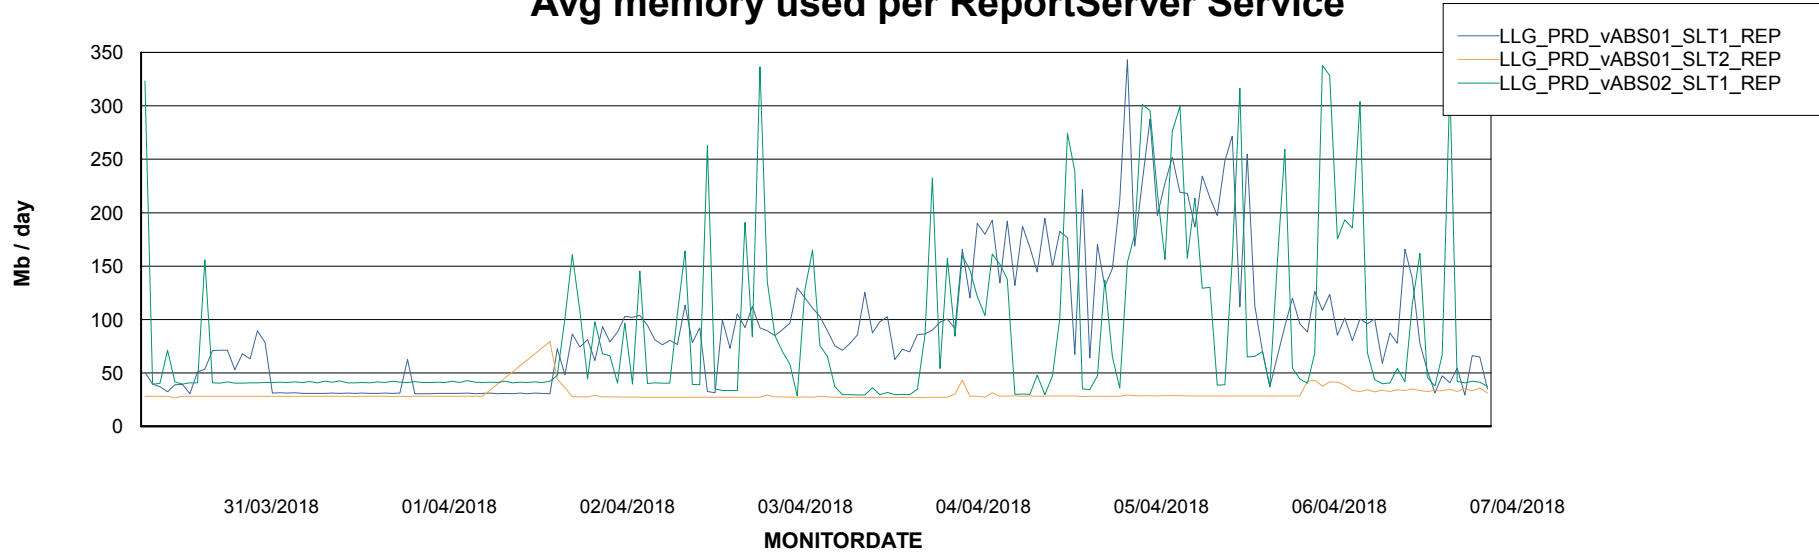

ABSSolute Application ReportServer Services

Avg memory used per ReportServer Service