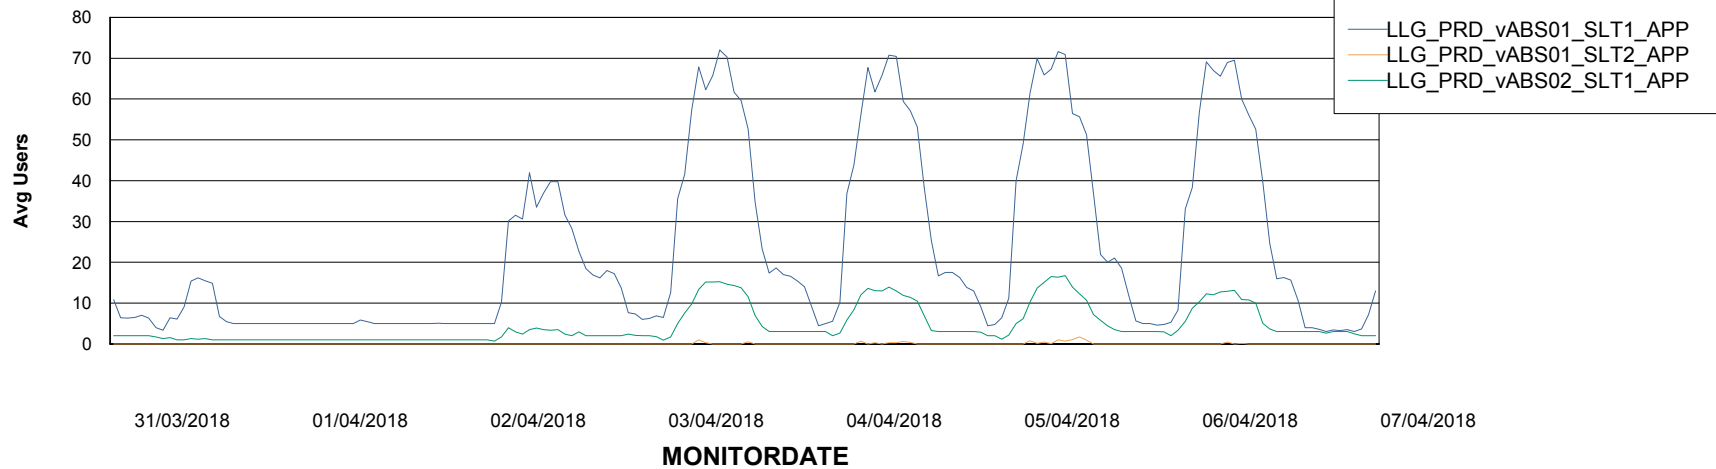

Weekly SLA Customer Report

Customer LLG_Production
Database ID 53

ABSSolute Application Server Services

Avg memory used per ABS Server Service

Avg users per day per ABS server

Weekly SLA Customer Report

Customer LLG_Production
Database ID 53