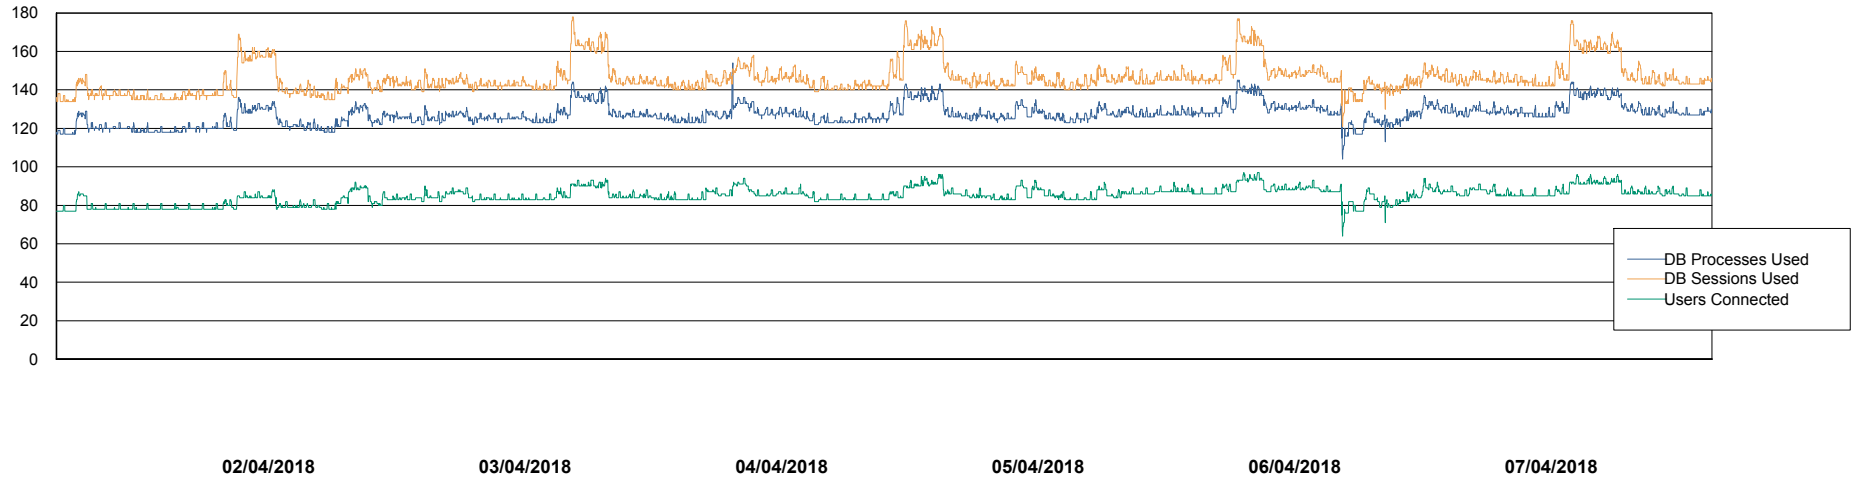

Database Performance LLGDB_Production