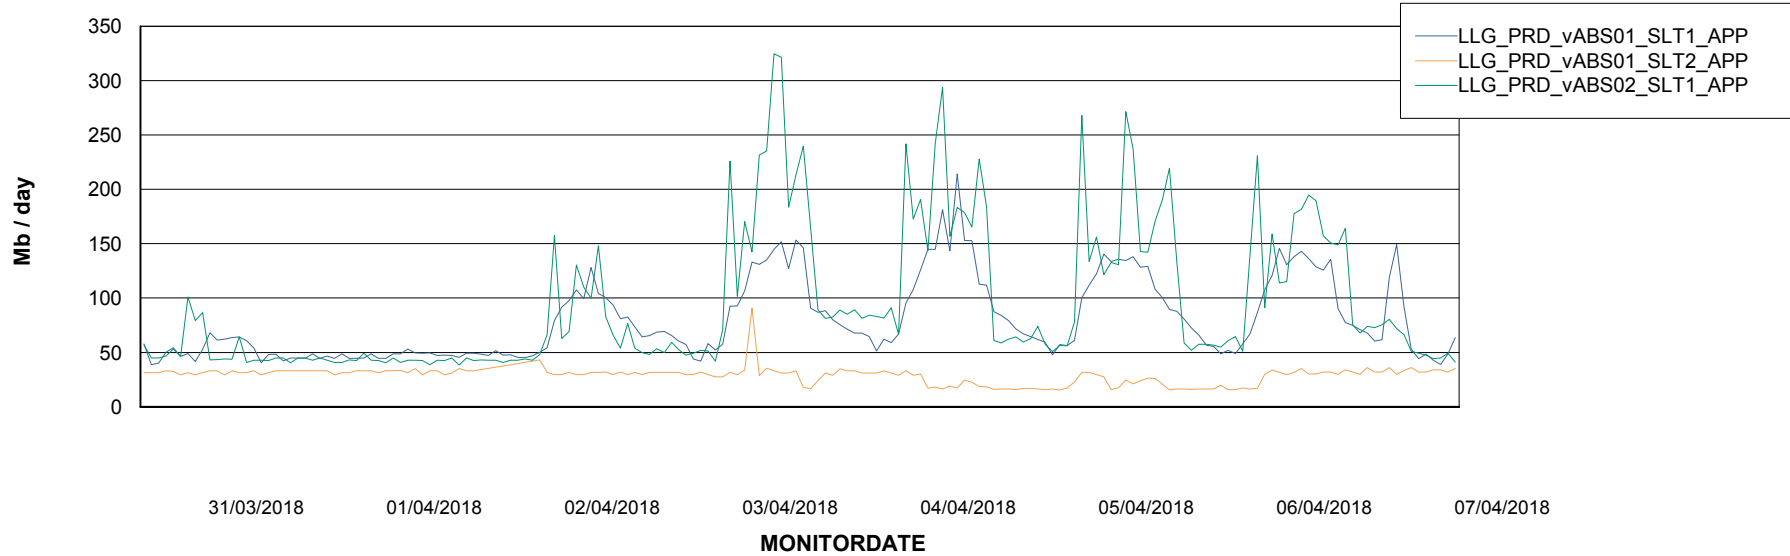

ABSSolute Application Server Services

Avg memory used per ABS Server Service