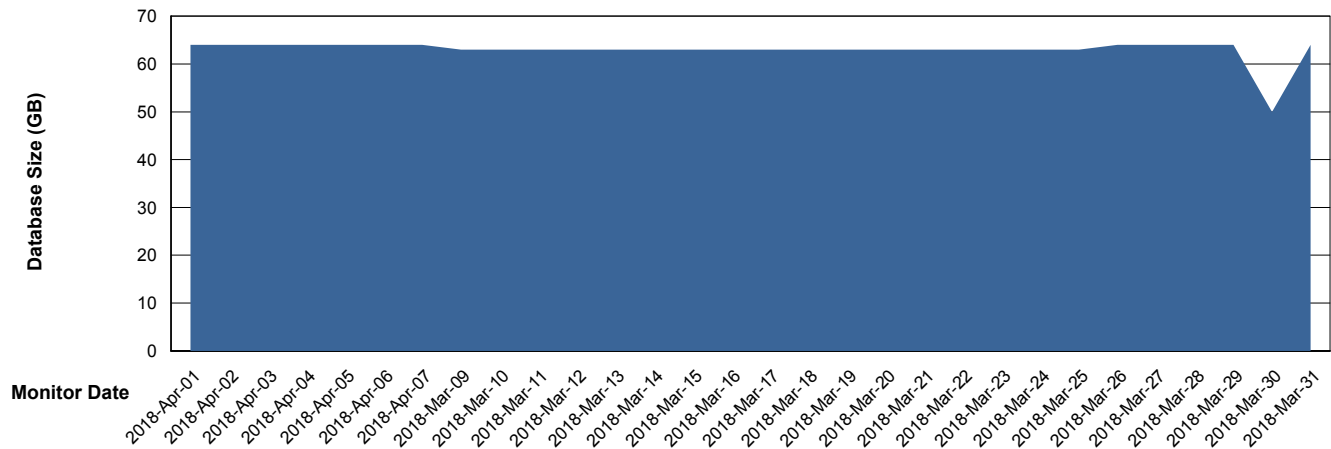

DATABASE SIZE LLGDBBI_Production

Database growth over last month